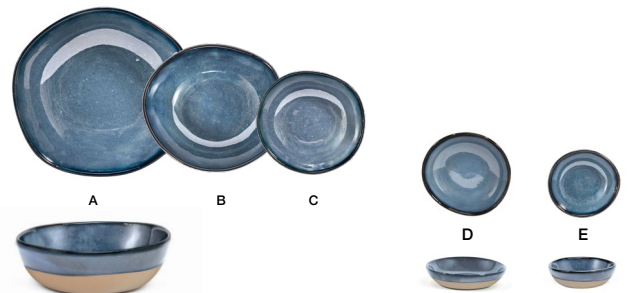

A	22 cm Round Artefact® Bowl - 1.4 L - Indigo	22 x 20.5 x 7.2 cm	Pack 4	DBO161BLP21
B	18 cm Round Artefact® Bowl - 700 ml - Indigo	18 x 16.2 x 5.9 cm	Pack 6	DBO163BLP22
C	13.4 cm Round Artefact® Bowl - 325 ml - Indigo	13.4 x 12.8 x 4.2 cm	Pack 12	DBO164BLP23
D	100 ml Round Artefact® Ramekin - Indigo	10.2 x 9.5 x 2.5 cm	Pack 12	DSD070BLP23
E	60 ml Round Artefact® Ramekin - Indigo	8.1 x 7.6 x 2.5 cm	Pack 12	DSD071BLP23