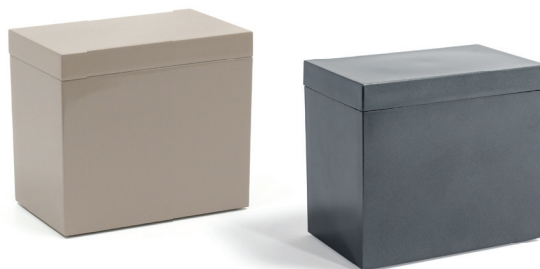

20 cm PP Cube Liner - Brown

18.5 x 18.5 x 20 cm

Pack 12

RWL006EST23 brown

RWL006BET23 beige

More Waste Bin Liners available on page 61.

22.9 x 10.2 cm New York Accessory Holder
 22.9 x 10.2 x 5.1 cm
 Pack 6
RAH008BET22 stone
RAH008BKT22 onyx
RAH008WHT22 snow