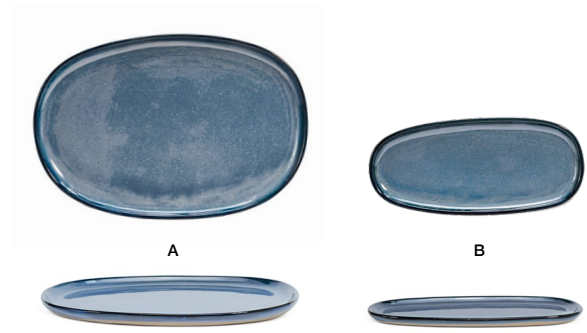

A	33 cm Oval Artefact® Plate - Indigo	33 x 23.5 x 2 cm	Pack 4	DOS033BLP21
B	28 cm Oval Artefact® Plate - Indigo	28 x 13.1 x 1.5 cm	Pack 12	DSP037BLP23