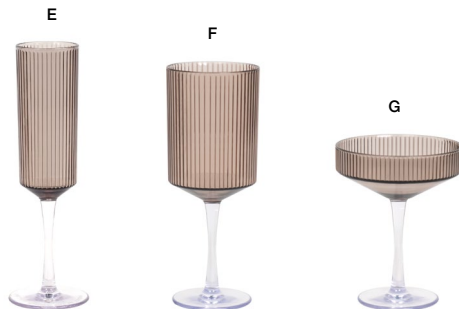

- E 178 ml Gatsby Champagne - Smoke h20.9 t5.1 b6.6 m6.6 cm Pack 12 **ACH003GYT23**
- F 350 ml Gatsby Wine - Smoke h19.5 t7.6 b6.6 m7.6 cm Pack 12 **AWI008GYT23**
- G 200 ml Gatsby Martini - Smoke h13 t10.2 b6.6 m10.2 cm Pack 12 **AMA009GYT23**