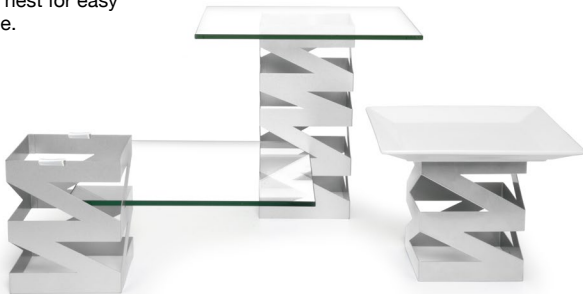

Versatile Fuel Cell Risers and Grill Plates pair with all metal Housings and Risers to keep food hot.

Risers nest for easy storage.

Zig Zag Risers - Set of 3 - Silver
(2) 14.7 x 14.7 x 19 cm
(1) 16.3 x 16.3 x 32.5 cm
Pack 1 (Total of 3 pieces)
BRI006BC128