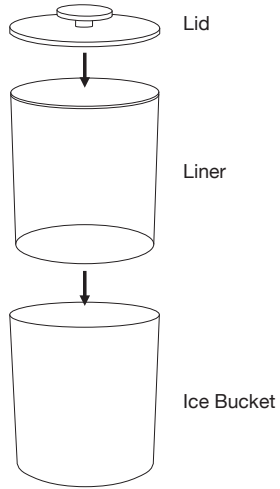

Removable and dishwasher safe liner.
Easy to keep clean and sanitary.

3.3 L Round London Ice Bucket - Stone
19.2 dia x 22.5 cm, 3.3 L
Pack 4
RIB017BEL21