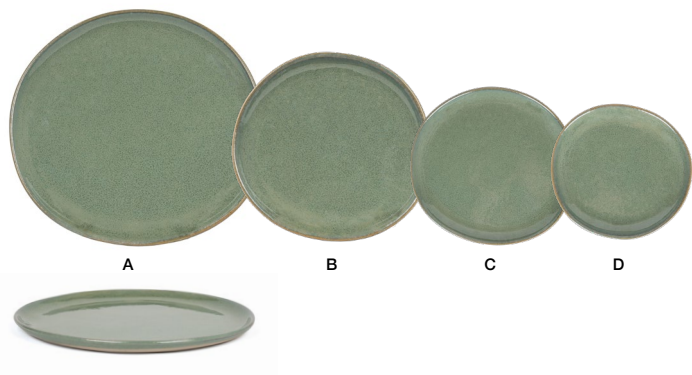

- A 28 cm Round Artefact® Plate - Moss 28 x 27.1 x 1.9 cm Pack 4 DDP068GRP21
- B 23 cm Round Artefact® Plate - Moss 23 x 22.3 x 1.8 cm Pack 6 DDP069GRP22
- C 19 cm Round Artefact® Plate - Moss 19 x 18.4 x 1.8 cm Pack 12 DSP036GRP23
- D 15 cm Round Artefact® Plate - Moss 15 x 15 x 1.4 cm Pack 12 DAP082GRP23