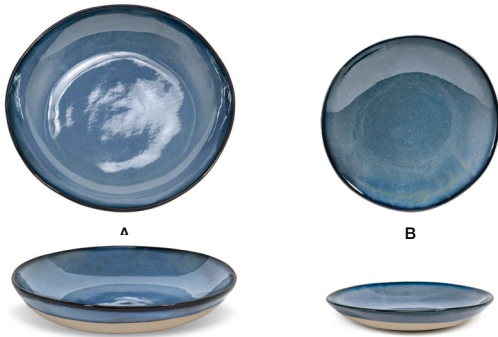

A	28.6 cm Round Artefact® Low Bowl - 1.7 L - Indigo	28.6 x 28.3 x 5.4 cm	Pack 4	DBO194BLP21
B	23.8 cm Round Artefact® Low Bowl - 700 ml - Indigo	23.8 x 23.2 x 4 cm	Pack 12	DBO162BLP23