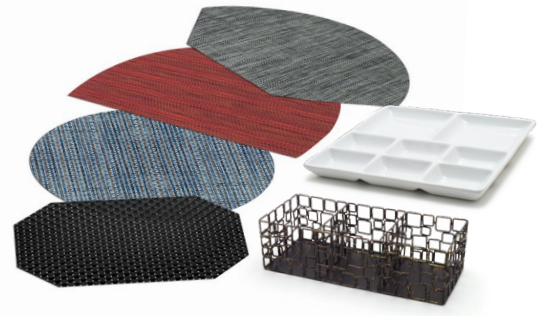

Custom Shapes and Sizes

Options are limitless when we partner on shape and size customization for all of your favorite collections and materials.

Custom Colors

Our products can be customized to your brand's color scheme. Simply provide us with your Pantone® number or color swatch.