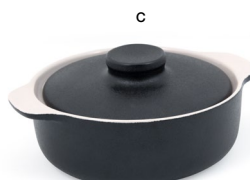

D 473 ml Round Kiln® Ovenware Dish with Lid - Black 15.4 x 12 x 7.8 cm Pack 12 DBO133BKC23

C 625 ml Round Kiln® Ovenware Dish with Lid - Black 19.2 x 15.7 x 8.1 cm Pack 4 DBO132BKC21