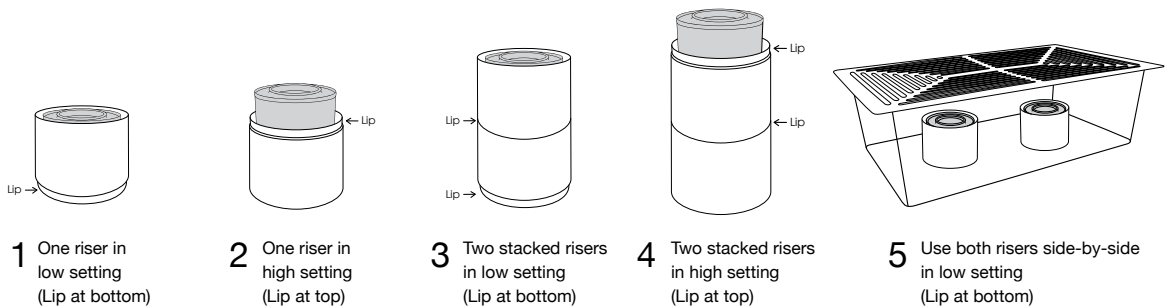

Use in five different positions to achieve your heat source's ideal height.

Pair versatile Grill Plates and Fuel Cell Risers with many B³ Risers and Housings.