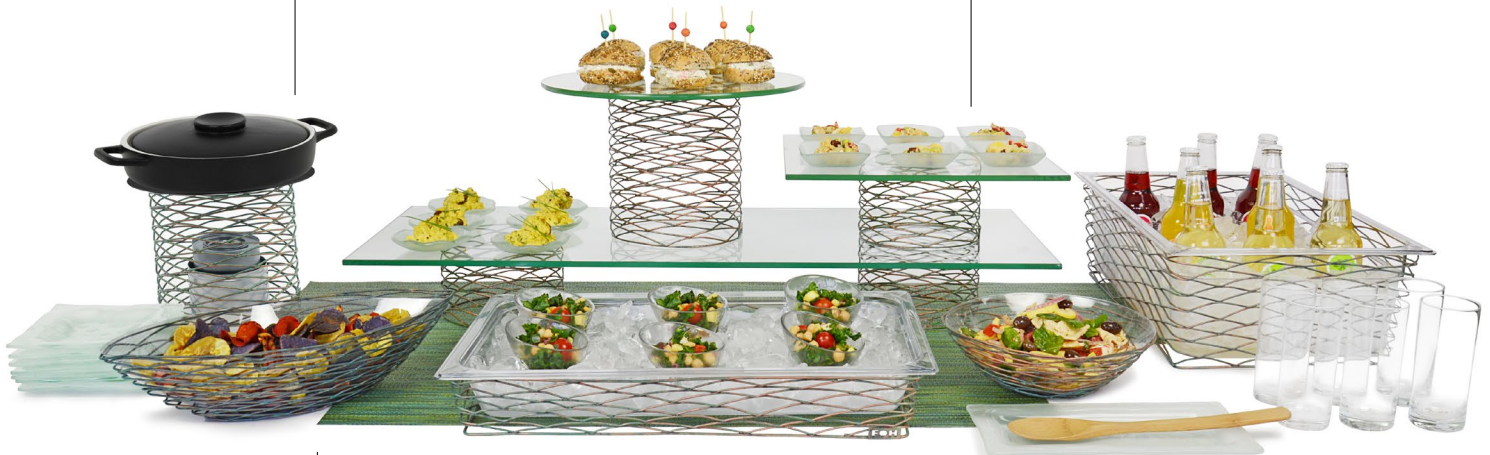

Patina Wireware™ Buffet

Versatile Fuel Cell Risers and Grill Plates pair with all metal Housings and Risers to keep food hot.

Patina Wireware™'s multi-functional shapes and sizes, in hand painted iron, are ultra-durable.

Metroweave® options are limitless with our in-house custom cutting capabilities. Runners, Tray Liners, Board-Toppers, and more.

Keep it cool with our Pans and Housings in five capacities and multiple finishes.