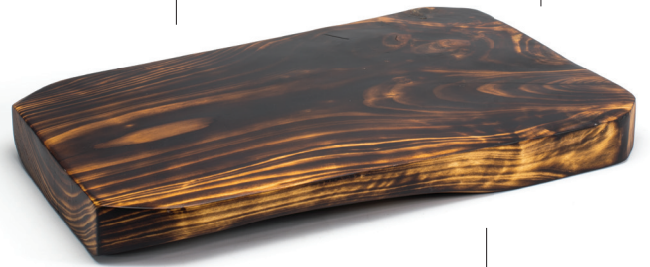

Carbonized using ancient
Japanese techniques,
Shou Sugi Ban

Organic,
unique shapes