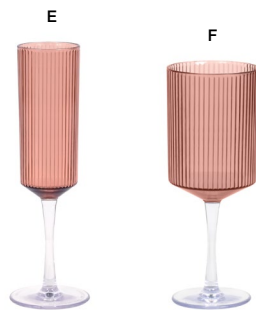

- A 475 ml Gatsby Highball - Peacock h13.9 t7.7 b5.4 m7.7 cm Pack 12 **AHB008BLT23**
- B 425 ml Gatsby Rocks - Peacock h12.7 t7.7 b5.4 m7.7 cm Pack 12 **ADO014BLT23**
- C 350 ml Gatsby Rocks - Peacock h10.8 t7.7 b5.4 m7.7 cm Pack 12 **ADO013BLT23**
- D 300 ml Gatsby Rocks - Peacock h7.6 t8.2 b5.4 m8.2 cm Pack 12 **ADO012BLT23**

- E 178 ml Gatsby Champagne - Peacock h20.9 t5.1 b6.6 m6.6 cm Pack 12 **ACH003BLT23**
- F 350 ml Gatsby Wine - Peacock h19.5 t7.6 b6.6 m7.6 cm Pack 12 **AWI008BLT23**

- A 475 ml Gatsby Highball - Smoke h13.9 t7.7 b5.4 m7.7 cm Pack 12 **AHB008GYT23**
- B 425 ml Gatsby Rocks - Smoke h12.7 t7.7 b5.4 m7.7 cm Pack 12 **ADO014GYT23**
- C 350 ml Gatsby Rocks - Smoke h10.8 t7.7 b5.4 m7.7 cm Pack 12 **ADO013GYT23**
- D 300 ml Gatsby Rocks - Smoke h7.6 t8.2 b5.4 m8.2 cm Pack 12 **ADO012GYT23**

- E 178 ml Gatsby Champagne - Smoke h20.9 t5.1 b6.6 m6.6 cm Pack 12 **ACH003GYT23**
- F 350 ml Gatsby Wine - Smoke h19.5 t7.6 b6.6 m7.6 cm Pack 12 **AWI008GYT23**
- G 200 ml Gatsby Martini - Smoke h13 t10.2 b6.6 m10.2 cm Pack 12 **AMA009GYT23**

- A 475 ml Gatsby Highball - Rose h13.9 t7.7 b5.4 m7.7 cm Pack 12 **AHB008PIT23**
- B 425 ml Gatsby Rocks - Rose h12.7 t7.7 b5.4 m7.7 cm Pack 12 **ADO014PIT23**
- C 350 ml Gatsby Rocks - Rose h10.8 t7.7 b5.4 m7.7 cm Pack 12 **ADO013PIT23**
- D 300 ml Gatsby Rocks - Rose h7.6 t8.2 b5.4 m8.2 cm Pack 12 **ADO012PIT23**