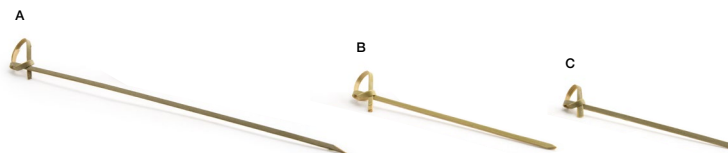

A	18 cm Knotted Bamboo Pick - Natural	18 cm	Pack 12 - 100 per bag	AST002NAB83
B	11.5 cm Knotted Bamboo Pick - Natural	11.5 cm	Pack 12 - 100 per bag	AST001NAB83
C	9 cm Knotted Bamboo Pick - Natural	9 cm	Pack 12 - 100 per bag	AST012NAB83