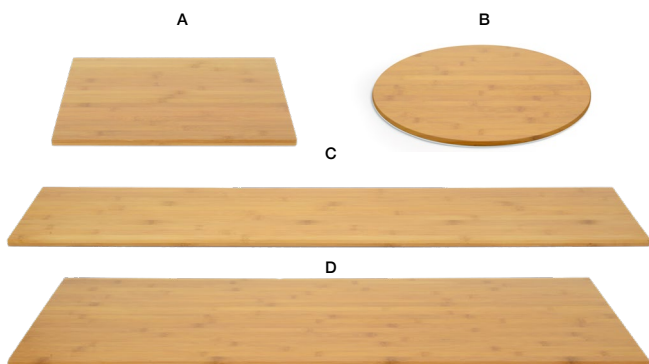

A	35.6 cm Square Bamboo Board - Natural	35.6 x 35.6 x 1.2 cm	Pack 2	BHO057BBB20
B	35.6 cm Round Bamboo Board - Natural	35.6 x 35.6 x 1.2 cm	Pack 2	BHO058BBB20
C	91.5 x 20.3 cm Bamboo Board - Natural	91.5 x 20.3 x 1.2 cm	Pack 2	BHO055BBB20
D	91.5 x 35.6 cm Bamboo Board - Natural	91.5 x 35.6 x 1.2 cm	Pack 2	BHO056BBB20