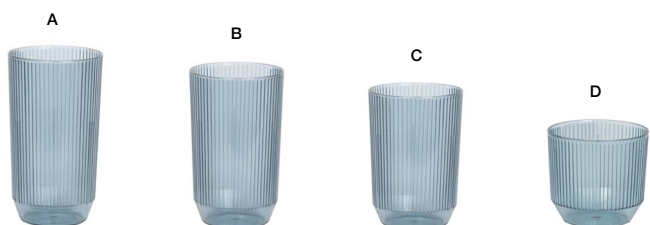

- A 475 ml Gatsby Highball - Peacock h13.9 t7.7 b5.4 m7.7 cm Pack 12 **AHB008BLT23**
- B 425 ml Gatsby Rocks - Peacock h12.7 t7.7 b5.4 m7.7 cm Pack 12 **ADO014BLT23**
- C 350 ml Gatsby Rocks - Peacock h10.8 t7.7 b5.4 m7.7 cm Pack 12 **ADO013BLT23**
- D 300 ml Gatsby Rocks - Peacock h7.6 t8.2 b5.4 m8.2 cm Pack 12 **ADO012BLT23**