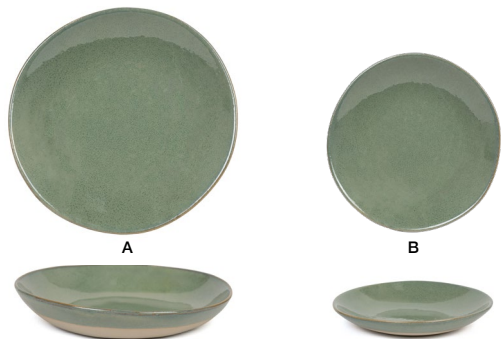

- A 28.6 cm Round Artefact® Low Bowl - 1.7 L - Moss 28.6 x 28.3 x 5.4 cm Pack 4 DBO194GRP21
- B 23.8 cm Round Artefact® Low Bowl - 700 ml - Moss 23.8 x 23.2 x 4 cm Pack 12 DBO162GRP23