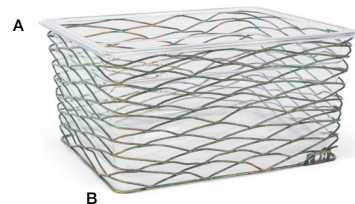

A 1/2 Size Pan - Deep
32.8 x 26.4 x 14.6 cm, 8.5 L
Pack 4
BHO096CLT21

B 1/2 Size Patina Housing - Deep
30.8 x 25.2 x 15.2 cm
Pack 2
BHO094PTI20