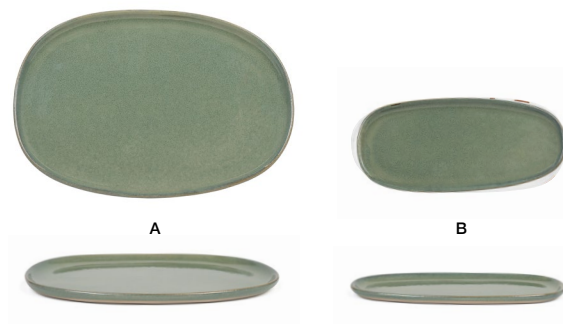

- A 33 cm Oval Artefact® Plate - Moss 33 x 23.5 x 2 cm Pack 4 DOS033GRP21
- B 28 cm Oval Artefact® Plate - Moss 28 x 13.1 x 1.5 cm Pack 12 DSP037GRP23