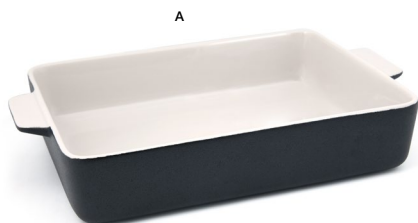

Kiln® Ovenware

Our tough, vitrified, high-temperature stoneware can be heated to 260°C and is ultra-affordable.

B 1.6 L Round Kiln® Ovenware Dish with Lid - Black 29 x 23.8 x 8.8 cm Pack 2 DBO140BKC20

C 625 ml Round Kiln® Ovenware Dish with Lid - Black 19.2 x 15.7 x 8.1 cm Pack 4 DBO132BKC21

E 200 ml Round Kiln® Ovenware Dish with Lid - Black 13 x 10 x 6.5 cm Pack 12 DBO134BKC23