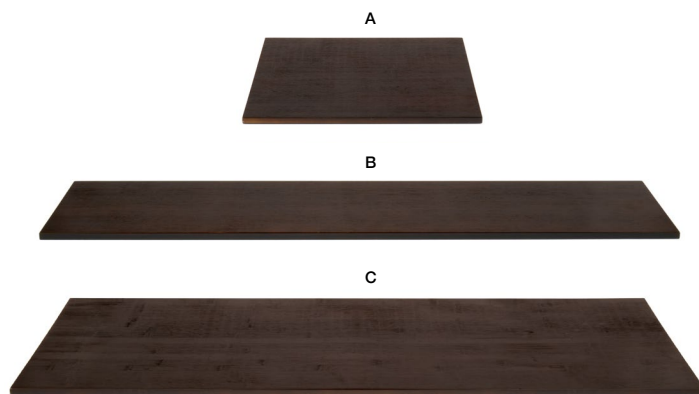

ROOT™

Asheville

Metroweave™ Mesh Grey

Metroweave™ Mesh Copper

Buffet Boards

Durable, lightweight bamboo boards and beveled, tempered glass boards are offered in 30+ versatile options for buffet building and passing tray service.