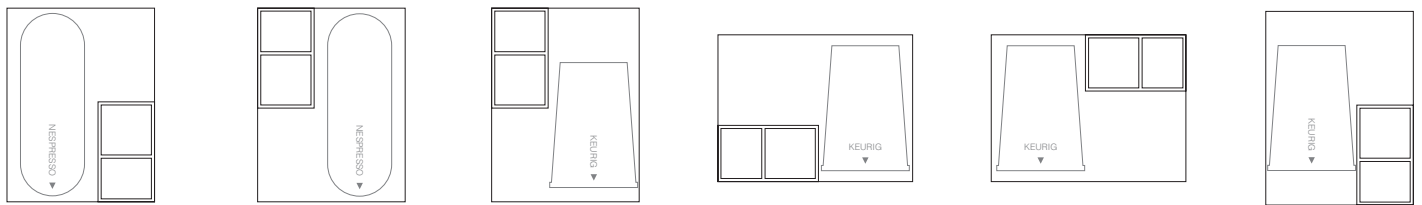

38.4 x 25.5 cm London Tray
38.4 x 25.5 x 3.9 cm
Pack 4
RRT015BEL21   stone
RRT015BRL21   brown
RRT015GYL21   smoke
RRT015BKL21   black

Six suggested layouts for popular coffee makers:

Designed to allow for multiple configurations, our London Flat Tray is perfect for a variety of set-ups.