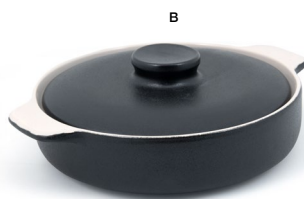

A 2.2 L Round Kiln® Ovenware Dish with Lid - Black 29.1 x 23.7 x 10.8 cm Pack 2 DBO139BKC20

B 1.6 L Round Kiln® Ovenware Dish with Lid - Black 29 x 23.8 x 8.8 cm Pack 2 DBO140BKC20