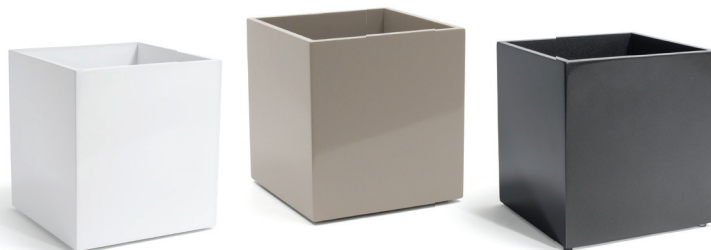

7.6 L New York Cube (Wood)

21 x 21 x 22.2 cm, 7.6 L

Pack 2

RWA013BEW20   stone

RWA013BKW20   onyx

RWA013WHW20   snow

20 cm PP Cube Liner - Brown

18.5 x 18.5 x 20 cm

Pack 12

RWL006EST23   brown

RWL006BET23   beige

More Waste Bin Liners available on page 61.