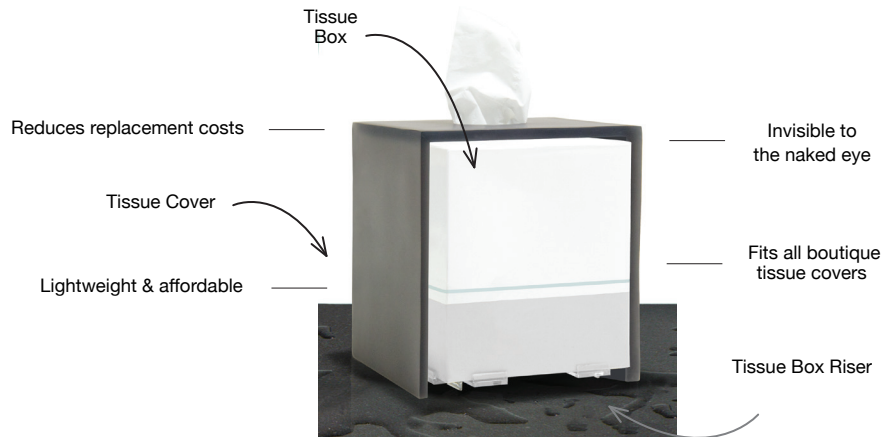

Finishing Touches

Keep bath and guestroom amenities organized and dust-free. Chic, durable, reusable, and priced right!

11.6 cm Square Tissue Box Riser
11.6 x 11.6 x 1.2 cm
Pack 12
RTB022CLT23

US PATENT NO. D878075; EU PATENT NO. 5846599-0001 - 0006; UK PATENT NO. 5846599-0001 - 0006