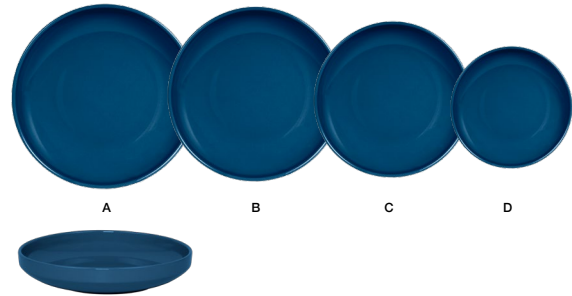

A	23.5 cm Round Bevel™ Bowl - 1320 ml - Lapis	23.5 dia x 4.6 cm	Pack 4	DBO183BLP21
B	22 cm Round Bevel™ Bowl - 1140 ml - Lapis	22 dia x 4.5 cm	Pack 4	DBO184BLP21
C	18 cm Round Bevel™ Bowl - 630 ml - Lapis	18 dia x 4 cm	Pack 6	DBO185BLP22
D	13.5 cm Round Bevel™ Bowl - 325 ml - Lapis	13.5 dia x 3.9 cm	Pack 12	DBO186BLP23