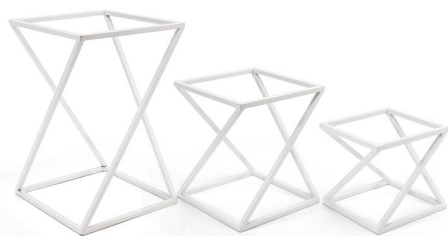

Twist Risers - Set of 3 - White
(1) 14.6 sq x 14 cm
(1) 17.1 sq x 20 cm
(1) 19.5 sq x 30 cm
Pack 1 (Total of 3 pieces)
BRI005WH128