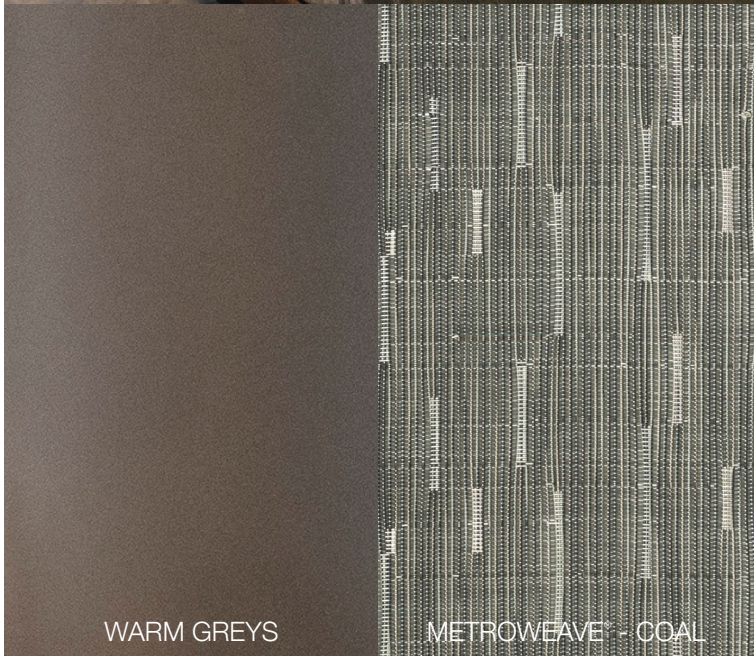

JAVA - BLACK

LONDON - SMOKE

Refined

MATTE BRASS METALS

WARM GREYS

METROWEAVE - COAL

BIMINI - SMOKE

SEATTLE - FAUX CEMENT