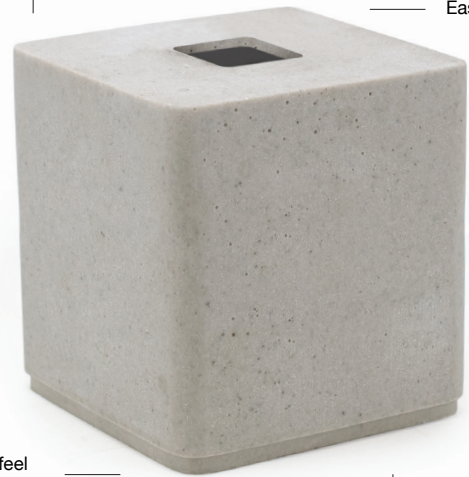

20.1 cm PP Cylinder Liner - Frosted
 19.4 dia x 20.1 cm
 Pack 12
 RWL007FRT23

More Waste Bin Liners
 available on page 62.

Smooth finish

Easy to clean

Weight & feel
 of real cement

Durable

Seattle Tissue Cover
 13.5 x 13.5 x 14 cm
 Pack 4
 RTB028GYR21