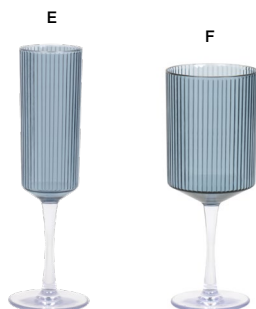

- E 178 ml Gatsby Champagne - Peacock h20.9 t5.1 b6.6 m6.6 cm Pack 12 **ACH003BLT23**
- F 350 ml Gatsby Wine - Peacock h19.5 t7.6 b6.6 m7.6 cm Pack 12 **AWI008BLT23**