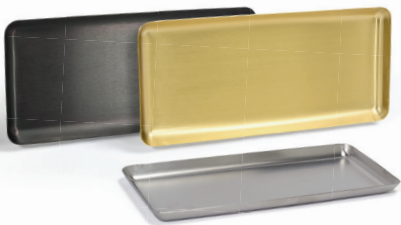

25.4 x 11.4 cm Stainless Amenity Tray
25.4 x 11.4 x 1.4 cm
Pack 6
RTR037BKS22 matte black
RTR037GOS22 matte brass
RTR037BSS22 brushed silver