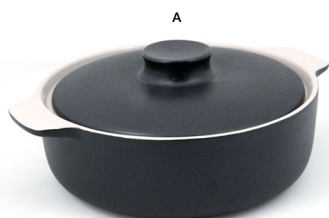

Kiln® Ovenware

Our tough, vitrified, high-temperature stoneware can be heated to 260°C and is ultra-affordable.

A 2.2 L Round Kiln® Ovenware Dish with Lid - Black 29.1 x 23.7 x 10.8 cm Pack 2 DBO139BKC20