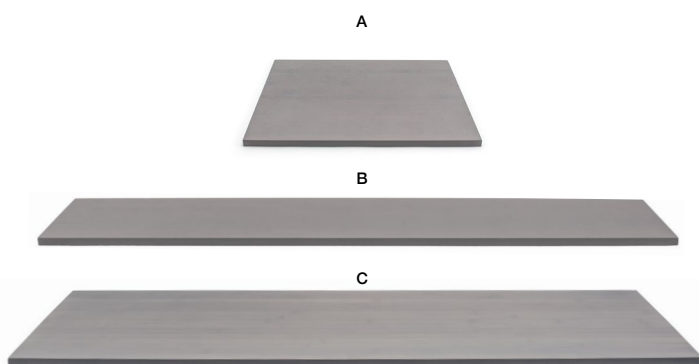

A	35.6 cm Square Bamboo Board - Smoke	35.6 x 35.6 x 1.2 cm	Pack 2	BHO057GYB20
B	91.5 x 20.3 cm Bamboo Board - Smoke	91.5 x 20.3 x 1.2 cm	Pack 2	BHO055GYB20
C	91.5 x 35.6 cm Bamboo Board - Smoke	91.5 x 35.6 x 1.2 cm	Pack 2	BHO056GYB20