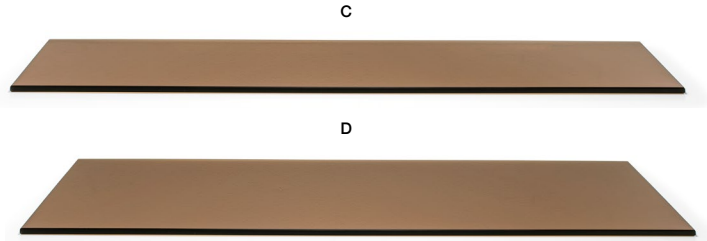

Architectural glass boards are tempered and have beveled edges.

A	35.6 cm Square Tempered Glass Board - Amber	35.6 x 35.6 x 0.8 cm	Pack 2	BHO057BZG20
B	35.6 cm Round Tempered Glass Board - Amber	35.6 x 35.6 x 0.8 cm	Pack 2	BHO058BZG20

C	91.5 x 20.3 cm Tempered Glass Board - Amber	91.5 x 20.3 x 0.8 cm	Pack 2	BHO055BZG20
D	91.5 x 35.6 cm Tempered Glass Board - Amber	91.5 x 35.6 x 0.8 cm	Pack 2	BHO056BZG20