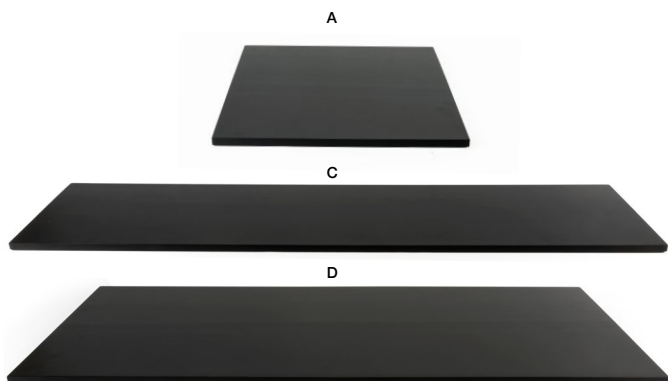

A	35.6 cm Square Bamboo Board - Black	35.6 x 35.6 x 1.2 cm	Pack 2	BHO057BKW20
B	91.5 x 20.3 cm Bamboo Board - Black	91.5 x 20.3 x 1.2 cm	Pack 2	BHO055BKW20
C	91.5 x 35.6 cm Bamboo Board - Black	91.5 x 35.6 x 1.2 cm	Pack 2	BHO056BKW20