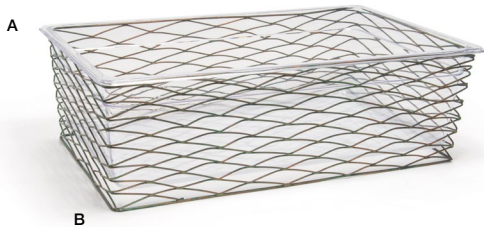

A Full Size Pan - Deep
52.8 x 32.8 x 14.6 cm, 17 L
Pack 2
BHO052CLT20

B Full Size Patina Housing - Deep
50.4 x 30.8 x 15.2 cm
Pack 2
BHO049PTI20