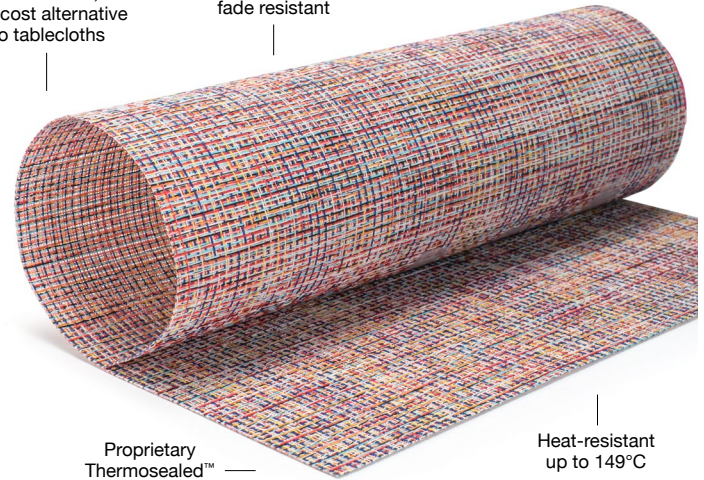

Proprietary
Thermosealed™
edges

Heat-resistant
up to 149°C