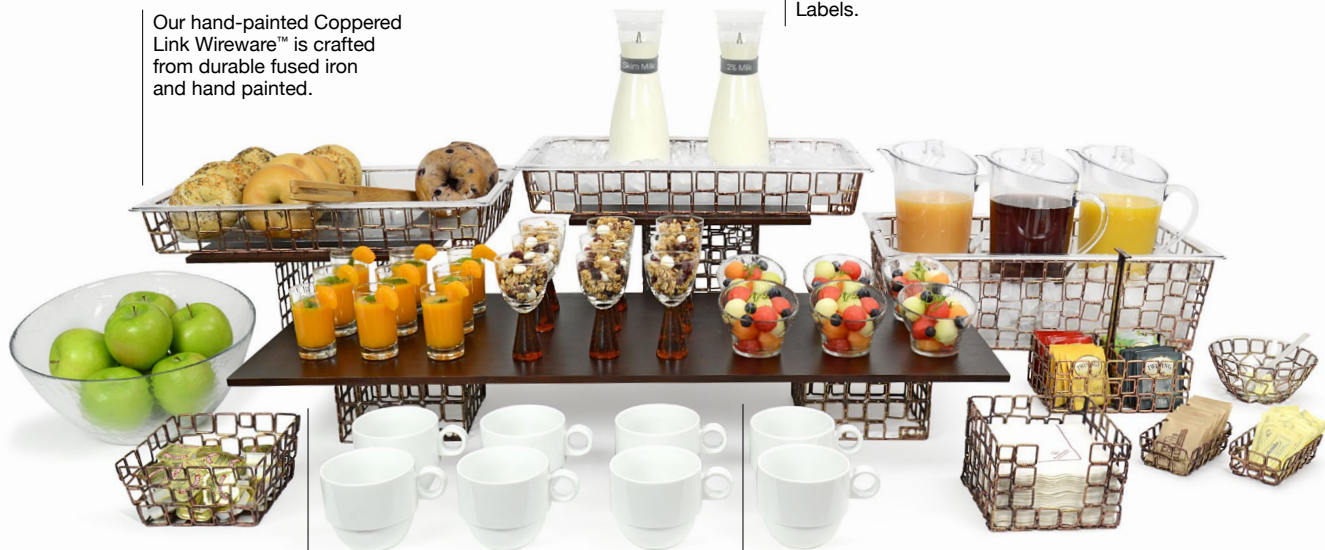

Coppered Wireware™ Buffet

Our hand-painted Coppered Link Wireware™ is crafted from durable fused iron and hand painted.

Up your dressing and beverage service game with Drinkwise® Pitchers and Carafes, and our pre-printed or customizable Carafe Labels.

Our durable and lightweight Bamboo Boards come in four colors, and three sizes.

Make a big impression with a small investment with our dozens of trend-forward single-serve mini glassware items.