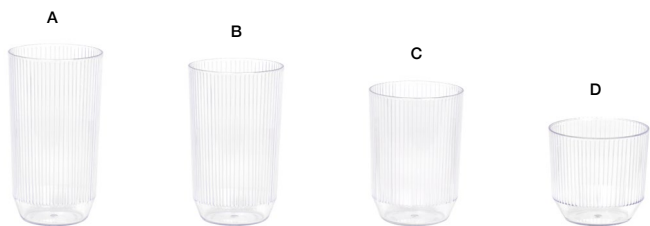

20.5 cm Round Coppered Link Basket
20.5 x 20.5 x 7 cm
Pack 6
BBK013GOI22

14 cm Round Coppered Link Basket
14 x 14 x 6.5 cm
Pack 12
BBK012GOI23

14 cm Square Coppered Link Napkin Holder
14 x 14 x 10.2 cm
Pack 4
BHO039GOI21

Coppered Link Napkin Ring
5 x 5 x 4.3 cm
Pack 12
XNR003GOI83

11.5 x 6.5 cm Coppered Link Holder
11.5 x 6.5 x 3.8 cm
Pack 6
BBK046GOI22

Gatsby™

Distinctive and versatile, the Gatsby™ collection is totally toast worthy. Inspired by classic Art Deco designs, Gatsby™ features a fluted body made from durable, BPA-free SAN. Available in four trend-forward shades, five styles, and a total of 26 skus.