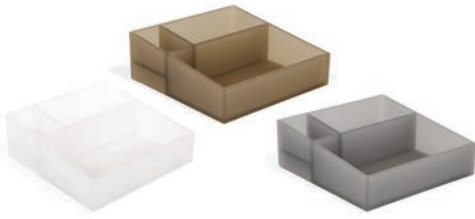

Ice

Smoke

Nutmeg

← **PLUS THREE
MORE COLORS**

8.25" Square Nassau Accessory Holder

8.25 x 8.25 x 3 in
21.2 x 21.2 x 7.5 cm
pack 4

- RAH002FRT11 ice
- RAH002BRT11 nutmeg
- RAH002GYT11 smoke

Nassau C-Fold Towel Dispenser

10.5 x 5 x 4 in
26.5 x 12.4 x 10.2 cm
pack 4

- RTB011FRT21 ice
- RTB011BRT21 nutmeg
- RTB011GYT21 smoke

6.5qt Nassau Cylinder

8 dia x 9.25 in, 6.5qt
20.5 dia x 23.3 cm, 6.2L
pack 2

- RWA019FRT10 ice with lid
- RWA019BRT10 nutmeg with lid
- RWA011GYR10 smoke