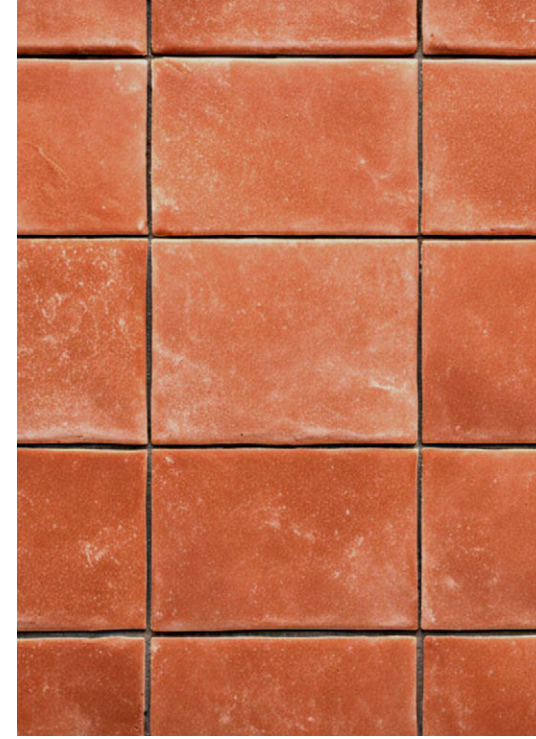

## 2 COLOR SWATCHES

SEDONA  
*canyon*  
page 8

SEDONA  
*clay*  
page 10

VEGAN LEATHER

SEDONA  
*canyon*

Inspired by the vivid hues of a desert palette, Sedona Canyon features a striking color and sleek design. Crafted from high-grade metal wrapped in our smooth proprietary vegan leather, it combines style and functionality for modern hospitality settings.