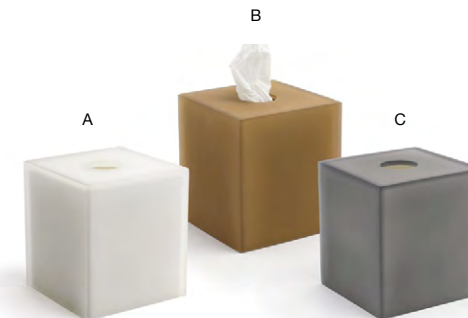

- **A Nassau Tissue Cover - Ice** pack 4 **RTB007FRR11**
  5.25 sq x 5.75 in | 13.2 sq x 14.5 cm
- **B Nassau Tissue Cover - Nutmeg** pack 4 **RTB007BRR11**
  5.25 sq x 5.75 in | 13.2 sq x 14.5 cm
- **C Nassau Tissue Cover - Smoke** pack 4 **RTB007GYR11**
  5.25 sq x 5.75 in | 13.2 sq x 14.5 cm

See our Tissue Box Riser on page 138