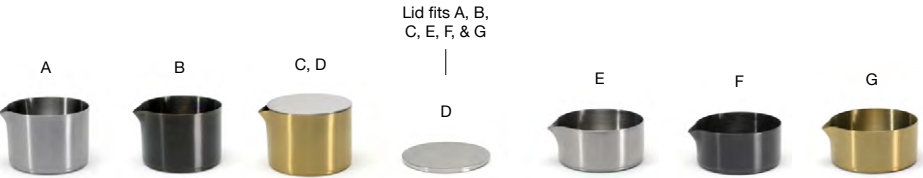

- **A 8 oz Round Brushed Stainless Soho Pourer - Silver** pack 12 **TCR015BSS23**
  3 dia x 2.25 in | 7.9 dia x 5.7 cm, 237 ml
- **B 8 oz Round Brushed Stainless Soho Pourer - Matte Black** pack 12 **TCR015BKS23**
  3 dia x 2.25 in | 7.9 dia x 5.7 cm, 237 ml
- **C 8 oz Round Brushed Stainless Soho Pourer - Matte Brass** pack 12 **TCR015GOS23**
  3 dia x 2.25 in | 7.9 dia x 5.7 cm, 237 ml
- **D Round Brushed Soho Stainless Lid - Silver** pack 12 **TCV001BSS13**
  3 dia x .25 in | 7.9 dia x .5 cm
- **E 5 oz Round Brushed Stainless Soho Pourer - Silver** pack 12 **TCR014BSS23**
  3 dia x 1.5 in | 7.9 dia x 3.8 cm, 148 ml
- **F 5 oz Round Brushed Stainless Soho Pourer - Matte Black** pack 12 **TCR014BKS23**
  3 dia x 1.5 in | 7.9 dia x 3.8 cm, 148 ml
- **G 5 oz Round Brushed Stainless Soho Pourer - Matte Brass** pack 12 **TCR014GOS23**
  3 dia x 1.5 in | 7.9 dia x 3.8 cm, 148 ml