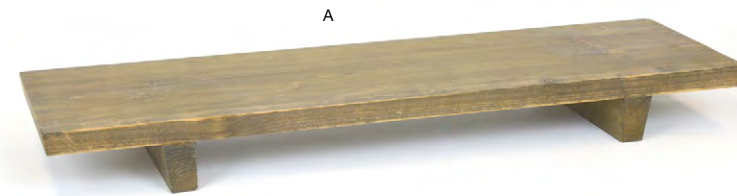

A 30" x 8" Asheville Board - Cider pack 2 **SPT073NAW20** **NEW**

A