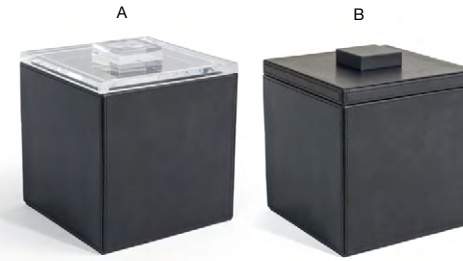

DURABLE CONSTRUCTION | WATER & STAIN-RESISTANT | PHTHALATE-FREE

Bright Colors Available  
Page 41

- A 3.5 qt Square London Ice Bucket - Black with Acrylic Lid** pack 4 **RIB002BKL11**  
7 sq x 7.75 in | 17.8 sq x 19.5 cm, 3.3 L
- B 3.5 qt Square London Ice Bucket - Black** pack 4 **RIB001BKL11**  
7 sq x 8 in | 17.8 sq x 20.4 cm, 3.3 L