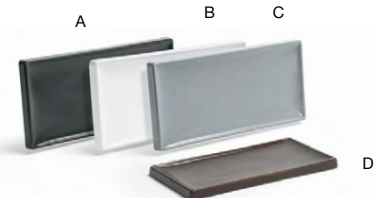

- **A 8.5" x 4" Stoneware Amenity Tray - Black** pack 12 **RTR036BKC23**
  8.5 x 4 x .5 in | 21.9 x 10.4 x 1.3 cm
- **B 8.5" x 4" Stoneware Amenity Tray - White** pack 12 **RTR036WHC23**
  8.5 x 4 x .5 in | 21.9 x 10.4 x 1.3 cm
- **C 8.5" x 4" Stoneware Amenity Tray - Smoke** pack 12 **RTR036GYC23**
  8.5 x 4 x .5 in | 21.9 x 10.4 x 1.3 cm
- **D 8.5" x 4" Stoneware Amenity Tray - Brown** pack 12 **RTR036BRC23**
  8.5 x 4 x .5 in | 21.9 x 10.4 x 1.3 cm