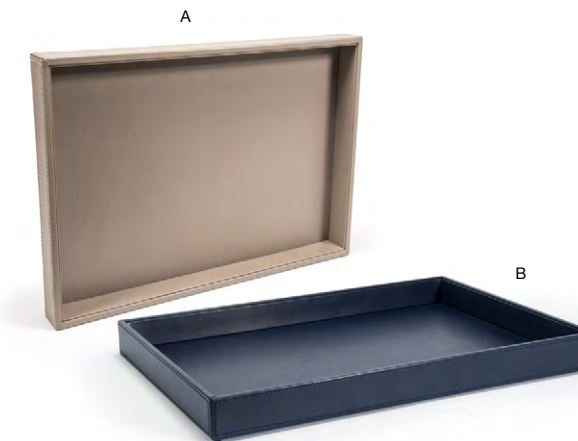

- **A 18.25" x 12.5" London Tray - Stone** pack 4 **RRT023BEL21**
  18.25 x 12.5 x 1.75 in | 46.5 x 31.6 x 4.3 cm
- **B 18.25" x 12.5" London Tray - Navy** pack 4 **RRT023BLL21**
  18.25 x 12.5 x 1.75 in | 46.5 x 31.6 x 4.3 cm