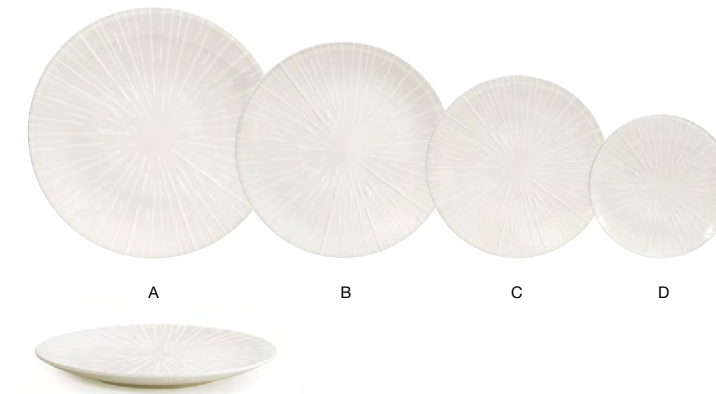

ASK ABOUT customization!

- |  |        |             |    |    |  |        |             |    |
|--|--------|-------------|----|----|--|--------|-------------|----|
| <b>A</b> 11" Round CatalySt® Coupe Plate - Pearl™<br>11 dia x 1.25 in   27.9 dia x 3.1 cm  | pack 4 | DDP089BEP21 | Mg | PC | <b>C</b> 8" Round CatalySt® Coupe Plate - Pearl™<br>8 dia x .75 in   20.3 dia x 2 cm       | pack 6 | DSP045BEP22 | Mg |
| <b>B</b> 9.5" Round CatalySt® Coupe Plate - Pearl™<br>9.5 dia x .75 in   24.4 dia x 2.1 cm | pack 6 | DDP092BEP22 | Mg | PC | <b>D</b> 6.25" Round CatalySt® Coupe Plate - Pearl™<br>6.25 dia x 1 in   16.1 dia x 2.4 cm | pack 6 | DAP090BEP22 | Mg |