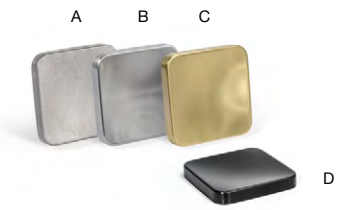

SOAP DISH OPTIONS - LARGEST TO SMALLEST

A 4\"/>