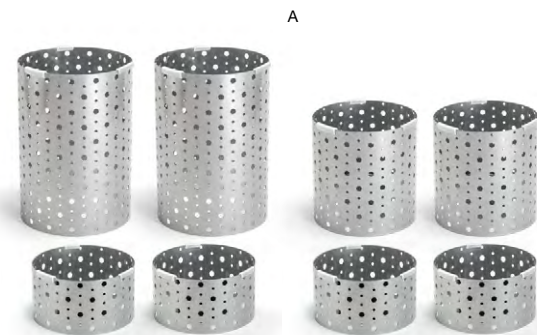

BUFFET STARTER KITS

BUFFET STARTER KITS

mix & match

From modern to rustic, sleek to contemporary, B³ Buffet Building Blocks® Starter Kits ignite your creativity, elevating your displays to the next level. Carefully curated combinations of our most popular collections guarantee effortless wow-factor without the hassle.

1. **A+B Buffet Essentials - Dots - Smoke Glass on Matte Black** **BST024MUM28**
   Dots Risers - Set of 4 - Matte Black pack 2
   14" Round Tempered Glass Board - Smoke pack 4
   36" x 14" Tempered Glass Board - Smoke pack 2
2. **A+C Buffet Essentials - Dots - Clear Glass on Matte Black** **BST025MUM28**
   Dots Risers - Set of 4 - Matte Black pack 2
   14" Round Tempered Glass Board - Clear pack 4
   36" x 14" Tempered Glass Board - Clear pack 2

BOARD OPTIONS

1. **A+D Buffet Essentials - Dots - Black Bamboo on Matte Black** **BST026MUM28**
   Dots Risers - Set of 4 - Matte Black pack 2
   14" Round Bamboo Board - Black pack 4
   36" x 14" Bamboo Board - Black pack 2

1. **A+B Buffet Essentials - Zig Zag - Smoke Glass on Silver** **BST005MUM28**
   22.5" Zig Zag Risers - Set of 2 - Silver pack 1
   Zig Zag Risers - Set of 3 - Silver pack 1
   14" Round Tempered Glass Board - Smoke pack 2
   14" Square Tempered Glass Board - Smoke pack 2
   36" x 8" Tempered Glass Board - Smoke pack 2
2. **A+C Buffet Essentials - Zig Zag - Clear Glass on Silver** **BST016MUM28**
   22.5" Zig Zag Risers - Set of 2 - Silver pack 1
   Zig Zag Risers - Set of 3 - Silver pack 1
   14" Round Tempered Glass Board - Clear pack 2
   14" Square Tempered Glass Board - Clear pack 2
   36" x 8" Tempered Glass Board - Clear pack 2

BOARD OPTIONS