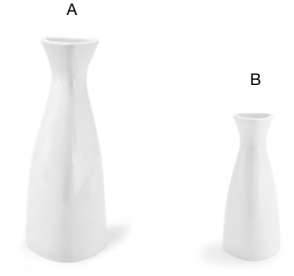

A **7.75" Kyoto™ Pourer/Vase - 12 oz** pack 6 **TSB004WHP22**
3 x 3 x 7.75 in | 7.8 x 7.8 x 19.5 cm, 355 ml

B **5.25" Kyoto™ Pourer/Vase - 5 oz** pack 12 **TSB003WHP23**
2.5 x 2.5 x 5.25 in | 6.1 x 6.1 x 13.5 cm, 150 ml

Rectangle Salt & Pepper Set - 4.5 oz
2.75 x 1.5 x 2.5 in | 7.2 x 3.5 x 6.1 cm, 133 ml
pack 12
TSP011WHP23

MONACO
superwhite

Create a refined tabletop display with Monaco.
Dramatic, wide-rimmed shapes frame culinary
creations in a sophisticated, modern style.

VERSATILE DESIGNS | LIFETIME PLUS WARRANTY | EASILY STACKABLE