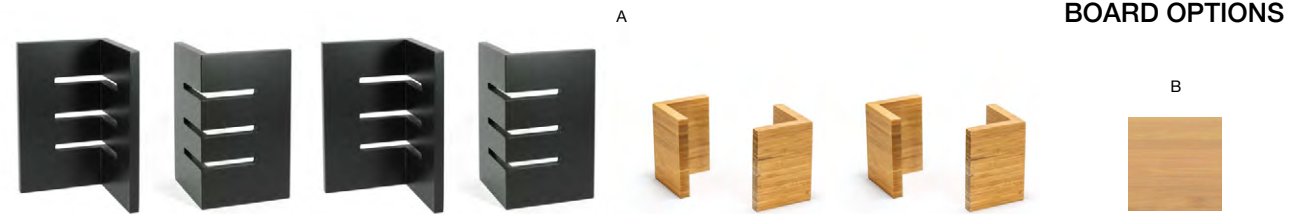

A+B Buffet Essentials - Slotted Bamboo - Natural Bamboo on Black BST052MUM28
13" Bamboo L Slotted Riser - Set of 2 - Black pack 2
6.25" Bamboo L Risers - Set of 2 - Natural pack 2
14" Square Bamboo Board - Natural pack 2
36" x 8" Bamboo Board - Natural pack 2

BOARD OPTIONS