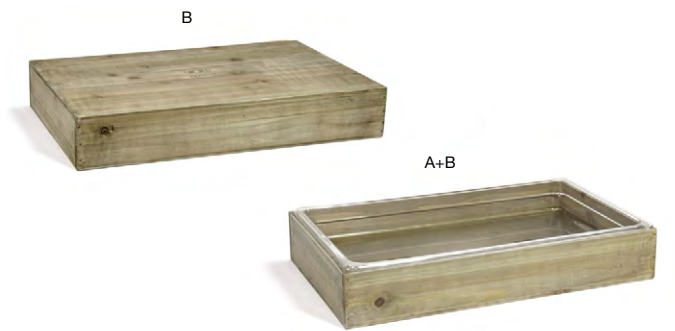

- **A** Full Size Pan - Shallow pack 2 **BHO053CLT20**
- **B** Full Size Asheville Housing - Shallow - Cider pack 2 **BHO142NAW20** **NEW**
- **A+B** Full Size Asheville Housing/Pan Set - Shallow - Cider pack 2 **BHO149NAW20** **NEW**