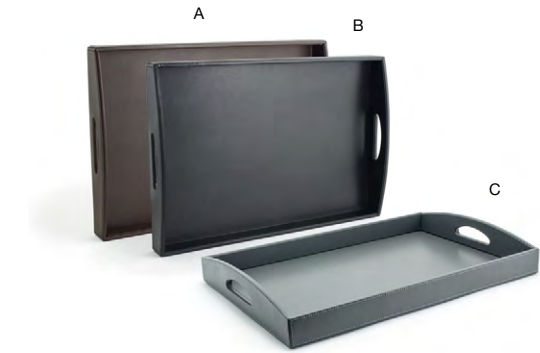

TRAY OPTIONS - LARGEST TO SMALLEST

- **A 19" x 13" London Handled Tray - Brown** pack 2 **RRT001BRL10**
  19 x 13 x 2.5 in | 48.5 x 33.2 x 6.5 cm
- **B 19" x 13" London Handled Tray - Black** pack 2 **RRT001BKL10**
  19 x 13 x 2.5 in | 48.5 x 33.2 x 6.5 cm
- **C 19" x 13" London Handled Tray - Smoke** pack 2 **RRT001GYL10**
  19 x 13 x 2.5 in | 48.5 x 33.2 x 6.5 cm