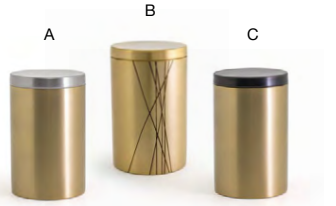

- **A Round Brushed Stainless Jar with Lid - Matte Brass with Silver Lid** pack 12 **RJR029GOS23**
  2.5 dia x 4.25 in | 6.5 dia x 10.6 cm
- **B Round Brushed Stainless Jar with Lid - Matte Brass with Matte Brass Lid** pack 12 **RJR024GOS23**
  2.5 dia x 4.25 in | 6.5 dia x 10.6 cm
- **C Round Brushed Stainless Jar with Lid - Matte Brass with Matte Black Lid** pack 12 **RJR028GOS23**
  2.5 dia x 4.25 in | 6.5 dia x 10.6 cm