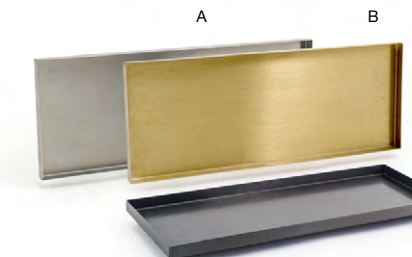

STAINLESS STEEL

TOKYO
matte black, matte brass & silver

Traditional forms are reimagined using bold materials in the Tokyo collection to enhance any bath or guestroom display. Crafted from the highest quality stainless steel, this durable collection is sleek and functional.

CORROSION-RESISTANT | PERMANENT PVD FINISH | THICK GAUGE

- **A 4.25" Round Brushed Stainless Soap Dish - Silver** pack 12 **RSD012BSS13**
  4.25 dia x .75 in | 11 dia x 2 cm
- **B 4.25" Round Brushed Stainless Soap Dish - Matte Brass** pack 12 **RSD012GOS13**
  4.25 dia x .75 in | 11 dia x 2 cm
- **C 4.25" Round Brushed Stainless Soap Dish - Matte Black** pack 12 **RSD012BKS13**
  4.25 dia x .75 in | 11 dia x 2 cm

- **A 4" Square Brushed Stainless Soap Dish - Silver** pack 12 **RSD030BSS23**
  4 sq x .5 in | 10.3 sq x 1.5 cm
- **B 4" Square Brushed Stainless Soap Dish - Matte Brass** pack 12 **RSD030GOS23**
  4 sq x .5 in | 10.3 sq x 1.5 cm
- **C 4" Square Brushed Stainless Soap Dish - Matte Black** pack 12 **RSD030BKS23**
  4 sq x .5 in | 10.3 sq x 1.5 cm

- **A 10" x 4.5" Brushed Stainless Amenity Tray - Silver** pack 6 **RTR037BSS22**
  10 x 4.5 x .5 in | 25.4 x 11.4 x 1.4 cm
- **B 10" x 4.5" Brushed Stainless Amenity Tray - Matte Brass** pack 6 **RTR037GOS22**
  10 x 4.5 x .5 in | 25.4 x 11.4 x 1.4 cm
- **C 10" x 4.5" Brushed Stainless Amenity Tray - Matte Black** pack 6 **RTR037BKS22**
  10 x 4.5 x .5 in | 25.4 x 11.4 x 1.4 cm

- **A 6" Square Brushed Stainless Amenity Tray - Silver** pack 6 **RTR015BSS12**
  6 sq x 1 in | 15.3 sq x 2.4 cm
- **B 6" Square Brushed Stainless Amenity Tray - Matte Black** pack 6 **RTR015BKS12**
  6 sq x 1 in | 15.3 sq x 2.4 cm

- **A 12.25" x 4.75" Brushed Stainless Amenity Tray - Silver** pack 6 **RTR014BSS12**
  12.25 x 4.75 x 1 in | 30.8 x 12 x 2.5 cm
- **B 12.25" x 4.75" Brushed Stainless Amenity Tray - Matte Brass** pack 6 **RTR014GOS12**
  12.25 x 4.75 x 1 in | 30.8 x 12 x 2.5 cm
- **C 12.25" x 4.75" Brushed Stainless Amenity Tray - Matte Black** pack 6 **RTR014BKS12**
  12.25 x 4.75 x 1 in | 30.8 x 12 x 2.5 cm