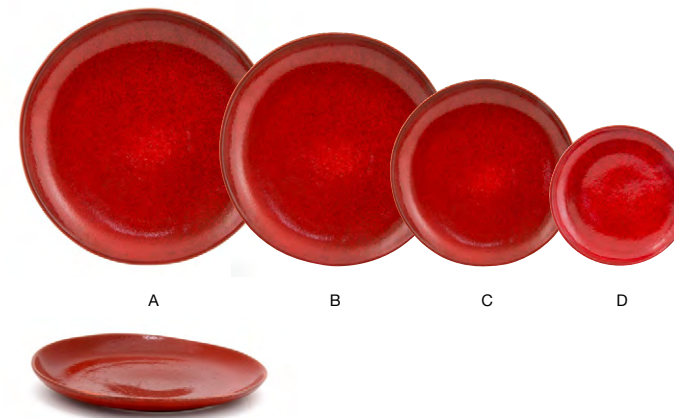

- **A 11" Round Kiln® Plate - Chili** pack 6 **DOS029RDP22** **PC**
  11 dia x 1.75 in | 28.2 dia x 4.3 cm
- **B 10" Round Kiln® Plate - Chili** pack 6 **DDP061RDP22**
  10 dia x 1.5 in | 25.1 dia x 4 cm
- **C 8" Round Kiln® Plate - Chili** pack 12 **DSP031RDP23**
  8 dia x 1.25 in | 20.5 dia x 3.1 cm
- **D 6" Round Kiln® Plate - Chili** pack 12 **DAP076RDP23**
  6 dia x 1 in | 15 dia x 2.3 cm