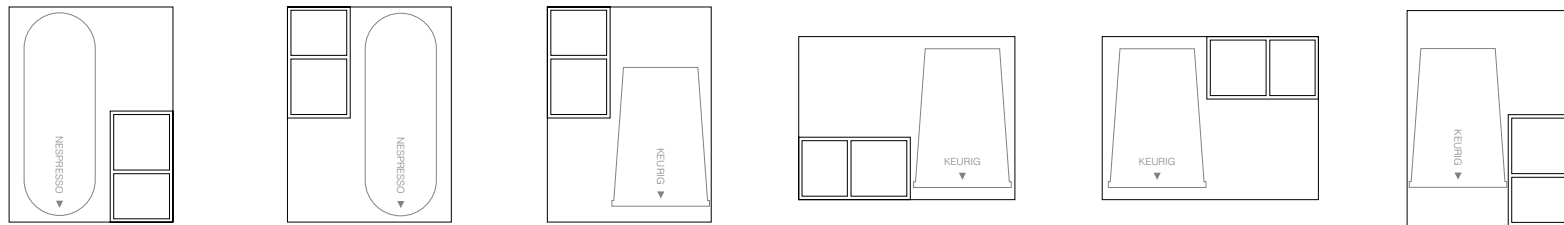

SIX SUGGESTED LAYOUTS FOR POPULAR COFFEE MAKERS

24" x 19" London Blotter with Pockets - Saddle
24 x 19 x .5 in | 61 x 48 x 1 cm
pack 4
RBL007TAL21