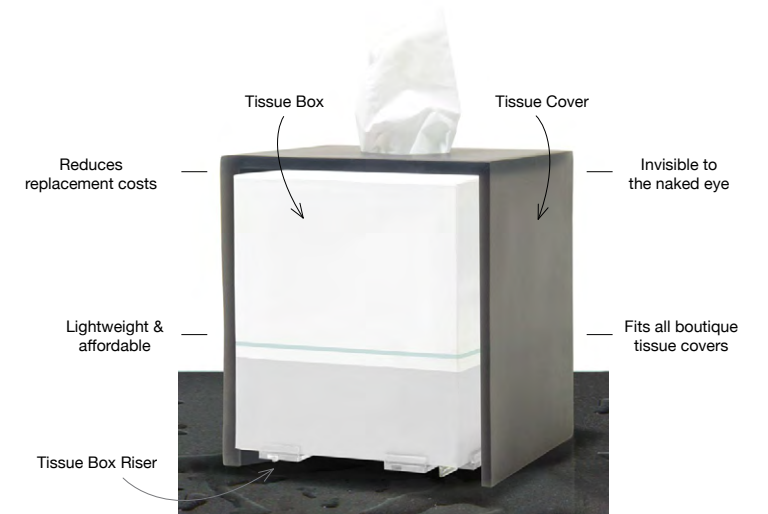

NON-WOVEN & METROWEAVE®

FINISHING TOUCHES™

Discover the little things that make a big difference with accessories that elevate your amenities. Our selection offers durable, reusable, and customizable options that complete the look.

EASY-CARE | WATERPROOF | VERSATILE DESIGNS

TISSUE BOX RISER

Raise & protect your tissue box from counter top moisture!