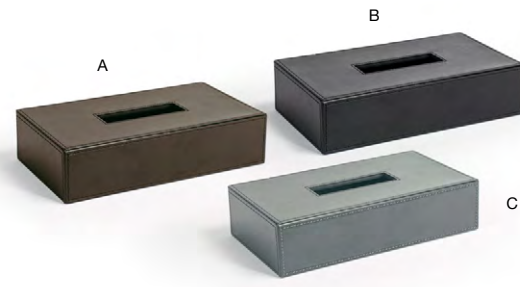

- **A London Rectangle Tissue Cover - Brown** pack 4 **RTB032BRL21**
  10.25 x 5.75 x 2.5 in | 26 x 14.5 x 6.3 cm
- **B London Rectangle Tissue Cover - Black** pack 4 **RTB032BKL21**
  10.25 x 5.75 x 2.5 in | 26 x 14.5 x 6.3 cm
- **C London Rectangle Tissue Cover - Smoke** pack 4 **RTB032GYL21**
  10.25 x 5.75 x 2.5 in | 26 x 14.5 x 6.3 cm