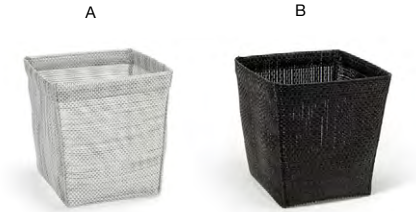

- **A 5.75" x 5.25" Metroweave® Basket - Mesh Grey** pack 4 **BHO128GYV21**
  5.75 x 5.25 x 5.5 in | 14.5 x 13.5 x 14.2 cm
- **B 5.75" x 5.25" Metroweave® Basket - Random Weave Black** pack 4 **BHO128BKV21**
  5.75 x 5.25 x 5.5 in | 14.5 x 13.5 x 14.2 cm

METROWEAVE®

mesh copper, mesh grey & random weave black

Our Metroweave® woven vinyl collection is designed to add color and texture to your presentation. Our proprietary heat-sealed edges ensure durability, guaranteeing long-lasting service.

EASY-CARE | LIGHTWEIGHT & DURABLE | THERMOSEALED™ EDGES