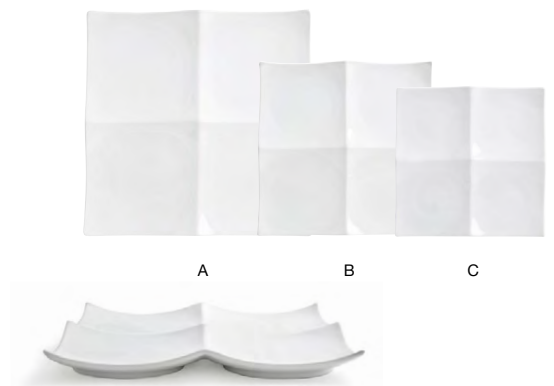

SCULPTED BODY | LIFETIME PLUS WARRANTY | IDEAL FOR SMALL BITES

- A 12" Square Origami® Plate** pack 4 **DOS019WHP21**  
12 sq x 1.5 in | 30.5 sq x 3.9 cm
- B 10" Square Origami® Plate** pack 6 **DDP034WHP22**  
10 sq x 1.25 in | 25.6 sq x 3 cm
- C 8" Square Origami® Plate** pack 12 **DAP032WHP23**  
8 sq x 1 in | 20.1 sq x 2.3 cm