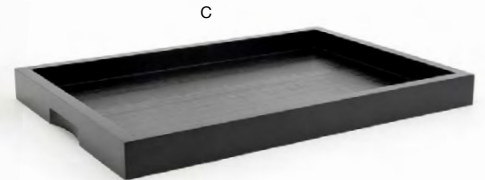

Metroweave® tray liners available  
See on pages 186-191

**A 5.5" Square Bamboo Napkin Holder - Natural** pack 4 **BHO039BBB21**  
5.5 sq x 4 in | 14 sq x 10.2 cm

**B 5.5" Square Bamboo Napkin Holder - Smoke** pack 4 **BHO039GYB21**  
5.5 sq x 4 in | 14 sq x 10.2 cm