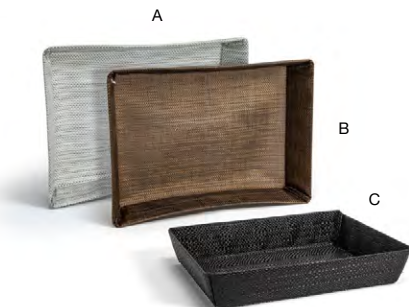

A 11" x 8" Metroweave® Basket - Mesh Grey pack 6 BBK047GYV22
11 x 8 x 2 in | 28 x 20.5 x 5.2 cm
B 11" x 8" Metroweave® Basket - Mesh Copper pack 6 BBK047COV22
11 x 8 x 2 in | 28 x 20.5 x 5.2 cm
C 11" x 8" Metroweave® Basket - Random Weave Black pack 6 BBK047BKV22
11 x 8 x 2 in | 28 x 20.5 x 5.2 cm