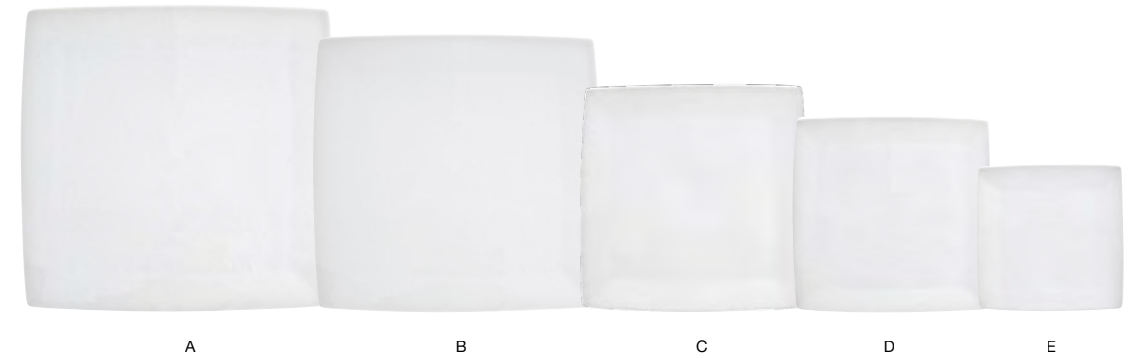

A 12.5" Square Canvas® Plate 12.5 sq x .5 in | 31.8 sq x 1.2 cm	pack 4	DOS017WHP21	D 7.5" Square Canvas® Plate 7.5 sq x .5 in | 19.3 sq x 1.3 cm	pack 12	DAP027WHP23
B 11" Square Canvas® Plate 11 sq x .5 in | 27.8 sq x 1.4 cm	pack 6	DDP025WHP22	E 5.5" Square Canvas® Plate 5.5 sq x .5 in | 14 sq x 1 cm	pack 12	DAP044WHP23
C 9" Square Canvas® Plate 9 sq x .5 in | 23 sq x 1.1 cm	pack 6	DSP016WHP22