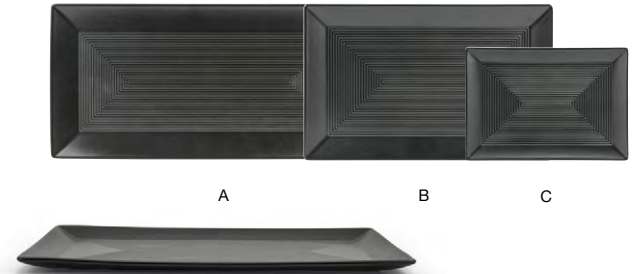

- **A 14" x 7" Spiral® Platter - Ink** pack 4 **DDP004BKP21**
  14 x 7 x .75 in | 35.5 x 18 x 1.9 cm
- **B 11" x 7" Spiral® Plate - Ink** pack 6 **DSP002BKP22**
  11 x 7 x .75 in | 28 x 18 x 2.2 cm
- **C 7" x 5" Spiral® Plate - Ink** pack 12 **DSP001BKP23**
  7 x 5 x .75 in | 18 x 12.5 x 2.1 cm