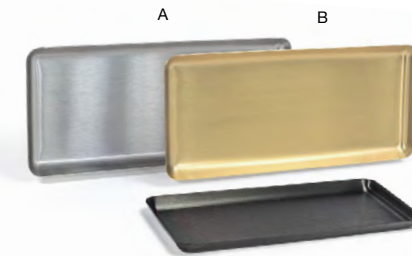

- **A 10" x 4.5" Brushed Stainless Amenity Tray - Silver** pack 6 **RTR037BSS22**
  10 x 4.5 x .5 in | 25.4 x 11.4 x 1.4 cm
- **B 10" x 4.5" Brushed Stainless Amenity Tray - Matte Brass** pack 6 **RTR037GOS22**
  10 x 4.5 x .5 in | 25.4 x 11.4 x 1.4 cm
- **C 10" x 4.5" Brushed Stainless Amenity Tray - Matte Black** pack 6 **RTR037BKS22**
  10 x 4.5 x .5 in | 25.4 x 11.4 x 1.4 cm