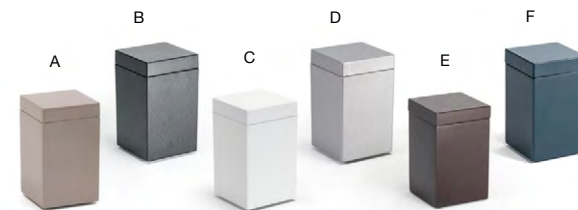

- **A New York Jar with Lid - Stone** pack 6 **RJR018BET12**
  2.5 sq x 4.25 in | 6.4 sq x 10.6 cm
- **B New York Jar with Lid - Onyx** pack 6 **RJR018BKT12**
  2.5 sq x 4.25 in | 6.4 sq x 10.6 cm
- **C New York Jar with Lid - Snow** pack 6 **RJR018WHT12**
  2.5 sq x 4.25 in | 6.4 sq x 10.6 cm
- **D New York Jar with Lid - Steel** pack 6 **RJR018SIT12**
  2.5 sq x 4.25 in | 6.4 sq x 10.6 cm
- **E New York Jar with Lid - Chocolate** pack 6 **RJR018EST12**
  2.5 sq x 4.25 in | 6.4 sq x 10.6 cm
- **F New York Jar with Lid - Peacock** pack 6 **RJR018BLT22**
  2.5 sq x 4.25 in | 6.4 sq x 10.6 cm