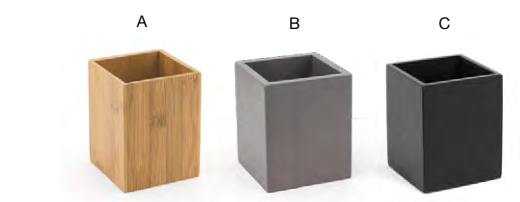

A 3.75" Square Bamboo Holder - Natural pack 6 **BHO086BBB22**
3.75 sq x 4.5 in | 9.5 sq x 11.4 cm

B 3.75" Square Bamboo Holder - Smoke pack 6 **BHO086GYB22**
3.75 sq x 4.5 in | 9.5 sq x 11.4 cm

C 3.75" Square Bamboo Holder - Black pack 6 **BHO086BKB22**
3.75 sq x 4.5 in | 9.5 sq x 11.4 cm

Fits:
11.75" x 4.25" Bamboo Tray
RTR006BBB12 natural
RTR006GYB12 smoke
RTR006BKB12 black