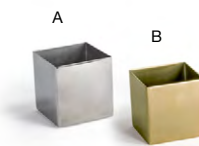

**A 4" x 2.25" Metroweave® Holder - Mesh Grey** pack 24 **TSH009GYV24**  
4 x 2.25 x 1.5 in | 10 x 5.5 x 4 cm  
**B 4" x 2.25" Metroweave® Holder - Mesh Copper** pack 24 **TSH009COV24**  
4 x 2.25 x 1.5 in | 10 x 5.5 x 4 cm  
**C 4" x 2.25" Metroweave® Holder - Random Weave Black** pack 24 **TSH009BKV24**  
4 x 2.25 x 1.5 in | 10 x 5.5 x 4 cm