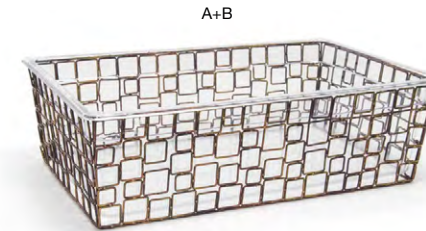

A Full Size Pan - Deep pack 2 **BHO052CLT20**
20.75 x 13 x 5.75 in, 18.75 qt | 52.8 x 32.8 x 14.6 cm, 17.7 L
B Full Size Coppered Link Housing - Deep pack 2 **BHO049GOI20**
19.75 x 12.25 x 6 in | 50.4 x 30.8 x 15.2 cm
A+B Full Size Coppered Link Housing/Pan Set - Deep pack 2 **BHO059GOI20**
20.75 x 13 x 6 in, 18.75 qt | 52.8 x 32.8 x 15.2 cm, 17.7 L