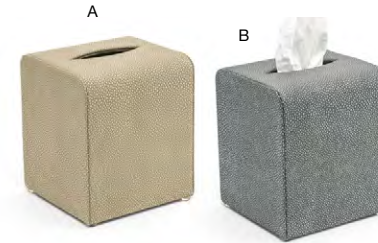

A Belize Tissue Cover - Dune pack 4 **RTB024BEL21**
5.25 sq x 5.75 in
13.5 sq x 14.7 cm
B Belize Tissue Cover - Smoke pack 4 **RTB024GYL21**
5.25 sq x 5.75 in
13.5 sq x 14.7 cm

See our Tissue Box Riser on page 138