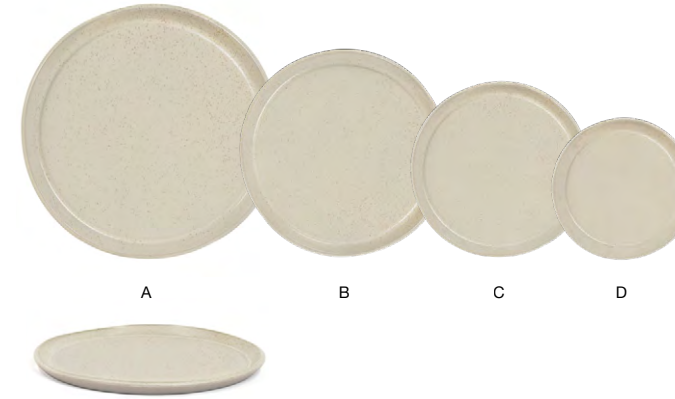

More Colors Available  
Pages 108-111

PC PLATE COVER AVAILABLE

NEW collection

- A 11" Round Mezze™ Plate - Sesame** pack 4 **DDP098BEP21** **PC**  
11 dia x .5 in | 28.2 dia x 1.5 cm
- B 9" Round Mezze™ Plate - Sesame** pack 6 **DSP048BEP22**  
9 dia x .5 in | 23.1 dia x 1.5 cm
- C 7.5" Round Mezze™ Plate - Sesame** pack 12 **DAP093BEP23**  
7.5 dia x .5 in | 19.3 dia x 1.5 cm
- D 6" Round Mezze™ Plate - Sesame** pack 12 **DBB042BEP23**  
6 dia x .5 in | 15.5 dia x 1.3 cm