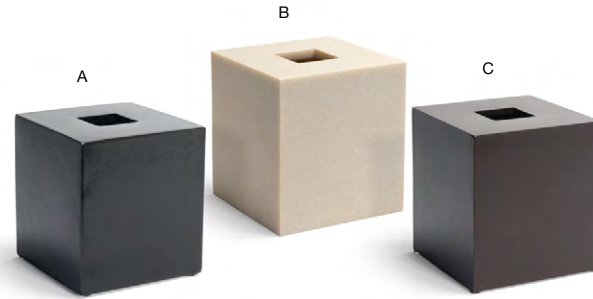

- **A Morocco Tissue Cover - Onyx** pack 4 **RTB006BKR11**
  5 sq x 5.75 in | 13 sq x 14.5 cm
- **B Morocco Tissue Cover - Stone** pack 4 **RTB006GYR11**
  5 sq x 5.75 in | 13 sq x 14.5 cm
- **C Morocco Tissue Cover - Chocolate** pack 4 **RTB006ESR11**
  5 sq x 5.75 in | 13 sq x 14.5 cm

See our Tissue Box Riser on page 138