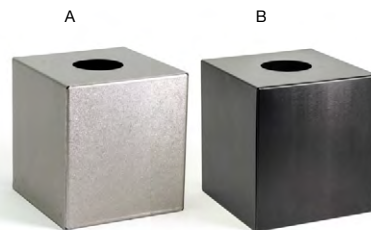

A Stainless Tissue Cover - Antique pack 4 **RTB021ANS21**
5 sq x 5.5 in | 12.9 sq x 14 cm

B Stainless Tissue Cover - Matte Black pack 4 **RTB021BKS21**
5 sq x 5.5 in | 12.9 sq x 14 cm

See our Tissue Box Riser on page 138