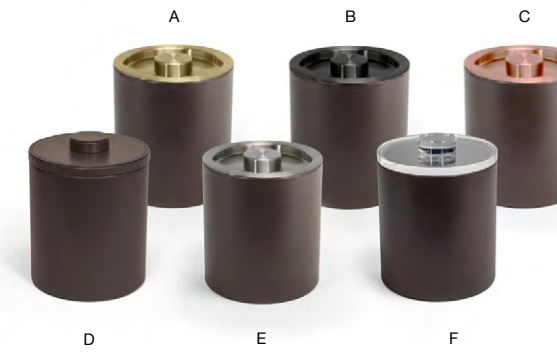

BROWN BASE COMBINATIONS

- **A** 2 qt Round London Ice Bucket - Brown with Matte Brass Lid pack 4 **RIB062BRL21**
  5.75 dia x 6.75 in | 14.6 dia x 17.1 cm, 1.9 L
- **B** 2 qt Round London Ice Bucket - Brown with Matte Black Lid pack 4 **RIB061BRL21**
  5.75 dia x 6.75 in | 14.6 dia x 17.1 cm, 1.9 L
- **C** 2 qt Round London Ice Bucket - Brown with Rose Gold Lid pack 4 **RIB076BRL21**
  5.75 dia x 6.75 in | 14.6 dia x 17.1 cm, 1.9 L
- **D** 2 qt Round London Ice Bucket - Brown pack 4 **RIB014BRL21**
  5.75 dia x 7.25 in | 14.6 dia x 18.4 cm, 1.9 L
- **E** 2 qt Round London Ice Bucket - Brown with Silver Lid pack 4 **RIB063BRL21**
  5.75 dia x 6.75 in | 14.6 dia x 17.1 cm, 1.9 L
- **F** 2 qt Round London Ice Bucket - Brown with Acrylic Lid pack 4 **RIB064BRL21**
  5.75 dia x 7.25 in | 14.6 dia x 18.5 cm, 1.9 L

SEE EVEN MORE MIX & MATCH ICE BUCKET OPTIONS ON PAGES 139-148