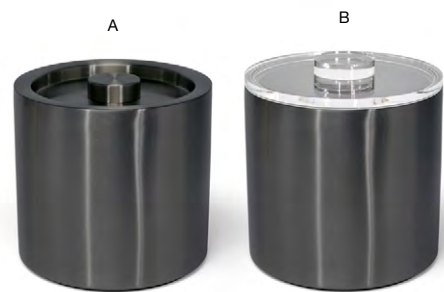

- **A 3 qt Round Brushed Stainless Ice Bucket - Matte Black** pack 4 **RIB024BKS21**
  7.5 dia x 7.25 in | 19 dia x 18.3 cm, 2.8 L
- **B 3 qt Round Brushed Stainless Ice Bucket - Matte Black with Acrylic Lid** pack 4 **RIB030BKS21**
  7.5 dia x 7.75 in | 19 dia x 20 cm, 2.8 L