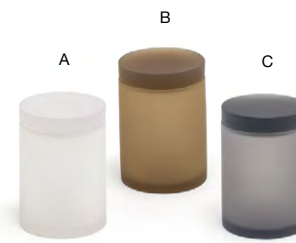

- **A Nassau Jar With Lid - Ice** pack 6 **RJR010FRR12**
  3 dia x 4.25 in | 7.6 dia x 11 cm
- **B Nassau Jar With Lid - Nutmeg** pack 6 **RJR010BRR12**
  3 dia x 4.25 in | 7.6 dia x 11 cm
- **C Nassau Jar With Lid - Smoke** pack 6 **RJR010GYR12**
  3 dia x 4.25 in | 7.6 dia x 11 cm