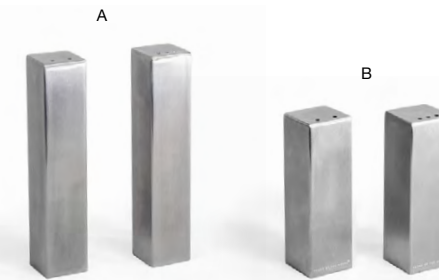

- **A 4.75" Tall Square Brushed Stainless Salt & Pepper Set - 2 oz - Silver** pack 6 **TSP014BSS22**
  1 sq x 4.75 in | 2.4 sq x 11.9 cm, 59 ml
- **B 3" Tall Square Brushed Stainless Salt & Pepper Set - 1 oz - Silver** pack 6 **TSP015BSS22**
  1 sq x 3 in | 2.5 sq x 7.8 cm, 30 ml