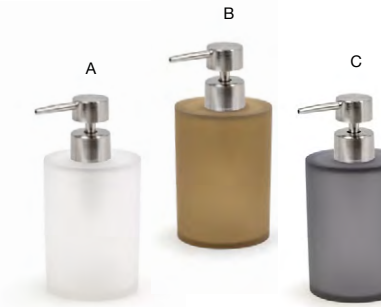

- **A 10 oz Nassau Pump - Ice with Low Profile Top** pack 6 **RSP003FRR12**
  3 dia x 6.5 in | 7.7 dia x 16.2 cm, 296 ml
- **B 10 oz Nassau Pump - Nutmeg with Low Profile Top** pack 6 **RSP003BRR12**
  3 dia x 6.5 in | 7.7 dia x 16.2 cm, 296 ml
- **C 10 oz Nassau Pump - Smoke with Low Profile Top** pack 6 **RSP003GYR12**
  3 dia x 6.5 in | 7.7 dia x 16.2 cm, 296 ml