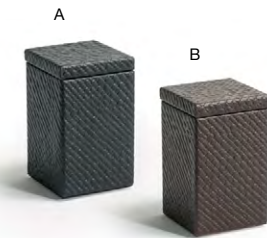

A Java Jar with Lid - Black pack 6 **RJR023BKL22**
2.75 sq x 4.5 in | 7 sq x 11.5 cm

B Java Jar with Lid - Brown pack 6 **RJR023BRL22**
2.75 sq x 4.5 in | 7 sq x 11.5 cm