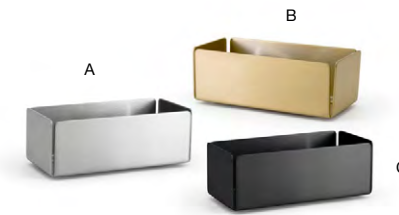

- **A 4.75" x 2.25" Brushed Stainless Holder - Silver** pack 12 **TSH001BSS93**
  4.75 x 2.25 x 1.75 in | 12 x 5.6 x 4.5 cm
- **B 4.75" x 2.25" Brushed Stainless Holder - Matte Brass** pack 12 **TSH001GOS93**
  4.75 x 2.25 x 1.75 in | 12 x 5.6 x 4.5 cm
- **C 4.75" x 2.25" Brushed Stainless Holder - Matte Black** pack 12 **TSH001BKS93**
  4.75 x 2.25 x 1.75 in | 12 x 5.6 x 4.5 cm