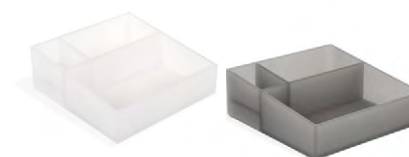

ADDITIONAL COORDINATING OPTIONS

8.25" Square Nassau Accessory Holder
See on page 151