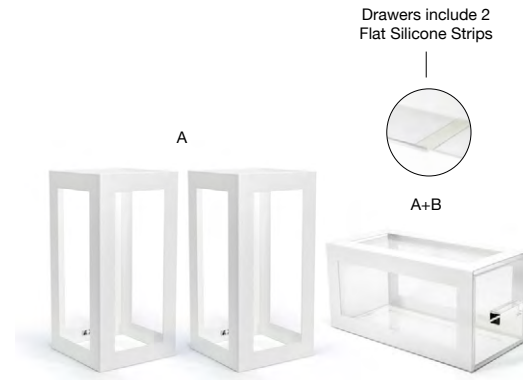

Drawers include 2 Flat Silicone Strips

1. **A** 13" Metal Risers - Set of 2 - White
     6.5 sq x 13 in | 16.3 sq x 32.8 cm pack 1 **BRI014WHI28**
   - **B** Acrylic Display Drawer
     13.5 x 6 sq in | 34.3 x 15.5 sq cm pack 2 **BHO079CLT20**
   - **A+B** Metal Housing/Drawer Set - White
     13.75 x 6.5 x 6.5 in | 34.8 x 16.3 x 16.3 cm pack 2 **BHO123WHI20**
2. Replacement Flat Silicone Strip - Bag of 2
   BHO107CLT88

- **A** 1.5" x 0.75" Brushed Stainless Menu/Sign Holder - Silver
  1.5 x .75 x .75 in | 3.8 x 1.9 x 1.9 cm pack 12 **BHO001BCZ23**
- **B** 1.5" x 0.75" Brushed Stainless Menu/Sign Holder - Matte Brass
  1.5 x .75 x .75 in | 3.8 x 1.9 x 1.9 cm pack 12 **BHO001GOZ23**
- **C** 1.5" x 0.75" Brushed Stainless Menu/Sign Holder - Matte Black
  1.5 x .75 x .75 in | 3.8 x 1.9 x 1.9 cm pack 12 **BHO001BKZ23**

BUFFET ESSENTIAL ELEMENTS - STORAGE & TRANSPORTATION

Drawstring storage bags and safety straps protect your riser and board investment

6 zippered pouches ideal for utensils, tongs, menu/sign holders, and other smaller items

Multi-functional and large capacity holds multiple buffet foundation pieces

Clear front pocket label and organize bag contents

Strong wheels for easy transportation rolls well and folds flat for easy, compact storage

Back

Front