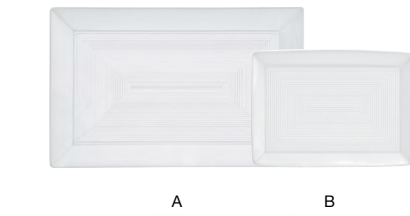

A 11" x 7" Spiral® Plate 11 x 7 x .75 in | 28 x 18 x 2.2 cm	pack 6	DSP002WHP22
B 7" x 5" Spiral® Plate 7 x 5 x .75 in | 18 x 12.5 x 2.1 cm	pack 12	DSP001WHP23