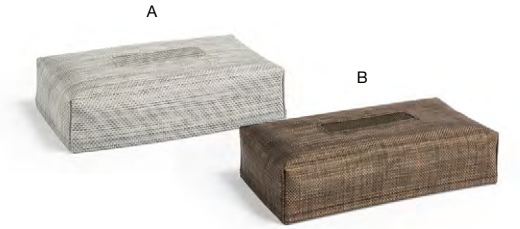

## 3 COLLECTION SWATCHES

METROWEAVE®  
mesh copper  
page 116

METROWEAVE®  
mesh grey  
page 116

METROWEAVE®  
random  
weave black  
page 116

WOVEN VINYL

- A Metroweave® Tissue Cover - Mesh Grey** pack 4 **RTB033GYV21**  
5 sq x 5.5 in | 12.4 sq x 14.2 cm
  - B Metroweave® Tissue Cover - Mesh Copper** pack 4 **RTB033COV21**  
5 sq x 5.5 in | 12.4 sq x 14.2 cm
- See our Tissue Box Riser on page 138

- A Metroweave® Rectangle Tissue Cover - Mesh Grey** pack 4 **RTB034GYV21**  
9.75 x 5.25 x 2.5 in | 25 x 13.5 x 6.2 cm
- B Metroweave® Rectangle Tissue Cover - Mesh Copper** pack 4 **RTB034COV21**  
9.75 x 5.25 x 2.5 in | 25 x 13.5 x 6.2 cm