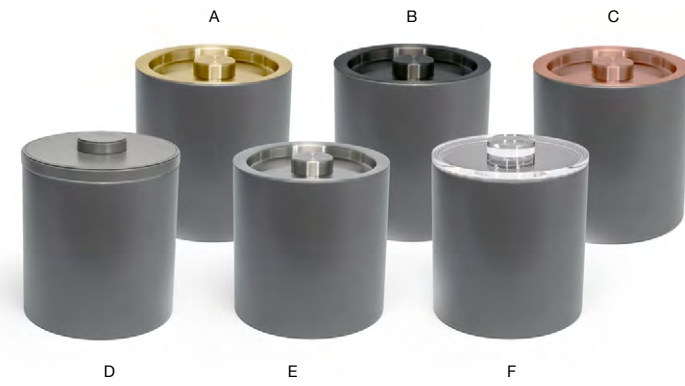

SMOKE BASE COMBINATIONS

- **A** 3.5 qt Round London Ice Bucket - Smoke with Matte Brass Lid pack 4 **RIB026GYL21**
  7.5 dia x 8.25 in | 19.2 dia x 21.1 cm, 3.3 L
- **B** 3.5 qt Round London Ice Bucket - Smoke with Matte Black Lid pack 4 **RIB027GYL21**
  7.5 dia x 8.25 in | 19.2 dia x 21.1 cm, 3.3 L
- **C** 3.5 qt Round London Ice Bucket - Smoke with Rose Gold Lid pack 4 **RIB074GYL21**
  7.5 dia x 8.25 in | 19.2 dia x 21.1 cm, 3.3 L
- **D** 3.5 qt Round London Ice Bucket - Smoke pack 4 **RIB017GYL21**
  7.5 dia x 8.75 in | 19.2 dia x 22.5 cm, 3.3 L
- **E** 3.5 qt Round London Ice Bucket - Smoke with Silver Lid pack 4 **RIB025GYL21**
  7.5 dia x 8.25 in | 19.2 dia x 21.1 cm, 3.3 L
- **F** 3.5 qt Round London Ice Bucket - Smoke with Acrylic Lid pack 4 **RIB020GYL21**
  7.5 dia x 8.75 in | 19.2 dia x 22 cm, 3.3 L