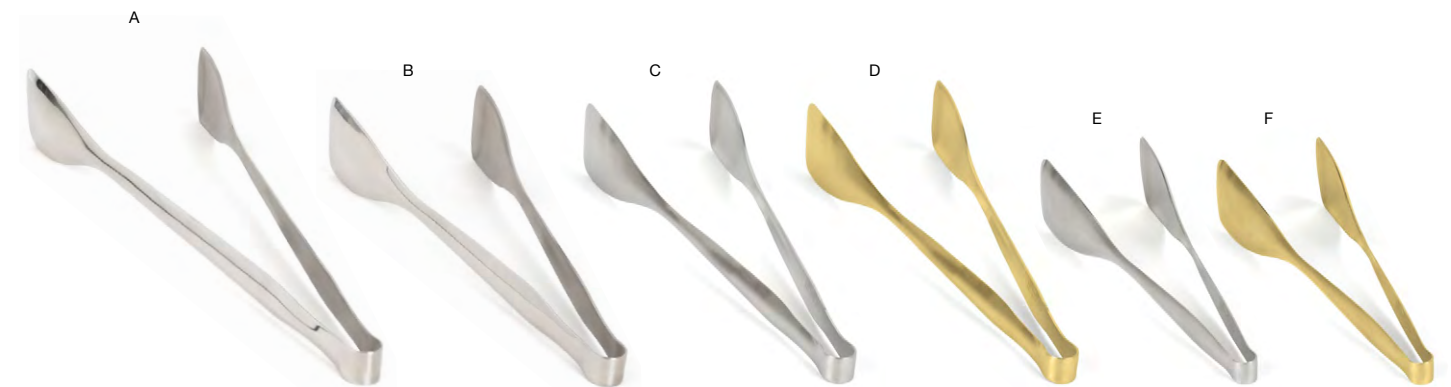

- **A** 15" Mirrored Stainless Tongs - Silver pack 6 **BUT025MSS22**
  15 in | 38.1 cm
- **B** 12" Mirrored Stainless Tongs - Silver pack 6 **BUT024MSS22**
  12 in | 30.5 cm
- **C** 12" Brushed Stainless Tongs - Silver pack 6 **BUT024BSS22** **NEW**
  12 in | 30.5 cm
- **D** 12" Brushed Stainless Tongs - Matte Brass pack 6 **BUT024GOS22** **NEW**
  12 in | 30.5 cm
- **E** 9" Brushed Stainless Tongs - Silver pack 6 **BUT026BSS22** **NEW**
  9 in | 23.1 cm
- **F** 9" Brushed Stainless Tongs - Matte Brass pack 6 **BUT026GOS22** **NEW**
  9 in | 23.1 cm