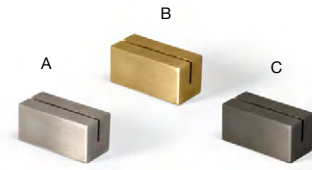

- **A 1.5" x 0.75" Brushed Stainless Menu/Sign Holder - Silver** pack 12 **BHO001BCZ23**
  1.5 x .75 x .75 in | 3.8 x 1.9 x 1.9 cm
- **B 1.5" x 0.75" Brushed Stainless Menu/Sign Holder - Matte Brass** pack 12 **BHO001GOZ23**
  1.5 x .75 x .75 in | 3.8 x 1.9 x 1.9 cm
- **C 1.5" x 0.75" Brushed Stainless Menu/Sign Holder - Matte Black** pack 12 **BHO001BKZ23**
  1.5 x .75 x .75 in | 3.8 x 1.9 x 1.9 cm