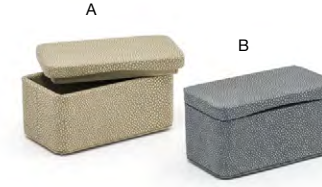

BELIZE *dune & smoke*

Create a glamorous bath and guestroom aesthetic with Belize. Designed with an elevated faux shagreen textured vegan leather, the collection makes for a dynamic and durable presentation.

TWO-TONE TEXTURE | WATER & STAIN-RESISTANT | PHTHALATE-FREE

A Belize Jar with Lid - Dune pack 6 **RJR022BEL22**
5.25 x 2.75 x 2.75 in | 13.1 x 7.3 x 6.9 cm
B Belize Jar with Lid - Smoke pack 6 **RJR022GYL22**
5.25 x 2.75 x 2.75 in | 13.1 x 7.3 x 6.9 cm