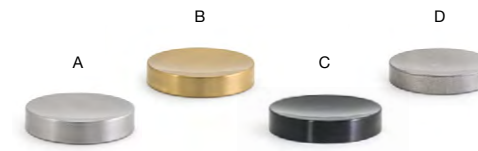

- **A 4.25" Round Brushed Stainless Dish - Silver** pack 12 **RSD012BSS13**
  4.25 dia x .75 in | 11 dia x 2 cm
- **B 4.25" Round Brushed Stainless Dish - Matte Brass** pack 12 **RSD012GOS13**
  4.25 dia x .75 in | 11 dia x 2 cm
- **C 4.25" Round Brushed Stainless Dish - Matte Black** pack 12 **RSD012BKS13**
  4.25 dia x .75 in | 11 dia x 2 cm
- **D 4.25" Round Stainless Dish - Antique** pack 12 **RSD012ANS13**
  4.25 dia x .75 in | 11 dia x 2 cm

- **A 4" Square Brushed Stainless Dish - Silver** pack 12 **RSD030BSS23**
  4 sq x .5 in | 10.3 sq x 1.5 cm
- **B 4" Square Brushed Stainless Dish - Matte Brass** pack 12 **RSD030GOS23**
  4 sq x .5 in | 10.3 sq x 1.5 cm
- **C 4" Square Brushed Stainless Dish - Matte Black** pack 12 **RSD030BKS23**
  4 sq x .5 in | 10.3 sq x 1.5 cm
- **D 4" Square Stainless Dish - Antique** pack 12 **RSD030ANS23**
  4 sq x .5 in | 10.3 sq x 1.5 cm