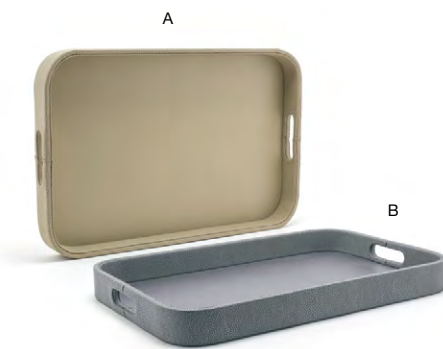

- **A 18" x 12" Belize Handled Tray - Dune** pack 2 **RRT017BEL20**
  18 x 12 x 1.75 in | 45.5 x 30.5 x 4.5 cm
- **B 18" x 12" Belize Handled Tray - Smoke** pack 2 **RRT017GYL20**
  18 x 12 x 1.75 in | 45.5 x 30.5 x 4.5 cm