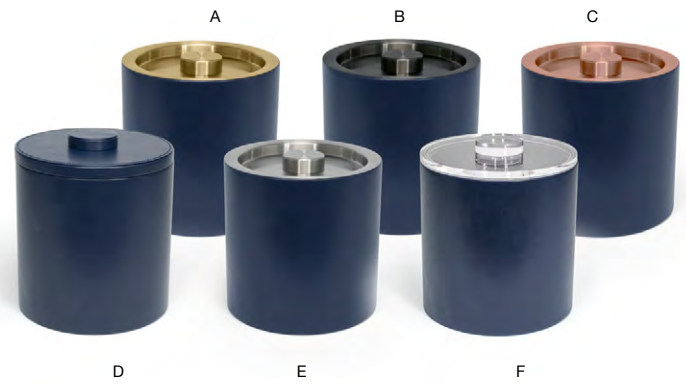

NAVY BASE COMBINATIONS

- **A** 3.5 qt Round London Ice Bucket - Navy with Matte Brass Lid pack 4 **RIB026BLL21**
  7.5 dia x 8.25 in | 19.2 dia x 21.1 cm, 3.3 L
- **B** 3.5 qt Round London Ice Bucket - Navy with Matte Black Lid pack 4 **RIB027BLL21**
  7.5 dia x 8.25 in | 19.2 dia x 21.1 cm, 3.3 L
- **C** 3.5 qt Round London Ice Bucket - Navy with Rose Gold Lid pack 4 **RIB074BLL21**
  7.5 dia x 8.25 in | 19.2 dia x 21.1 cm, 3.3 L
- **D** 3.5 qt Round London Ice Bucket - Navy pack 4 **RIB017BLL21**
  7.5 dia x 8.75 in | 19.2 dia x 22.5 cm, 3.3 L
- **E** 3.5 qt Round London Ice Bucket - Navy with Silver Lid pack 4 **RIB025BLL21**
  7.5 dia x 8.25 in | 19.2 dia x 21.1 cm, 3.3 L
- **F** 3.5 qt Round London Ice Bucket - Navy with Acrylic Lid pack 4 **RIB020BLL21**
  7.5 dia x 8.75 in | 19.2 dia x 22 cm, 3.3 L