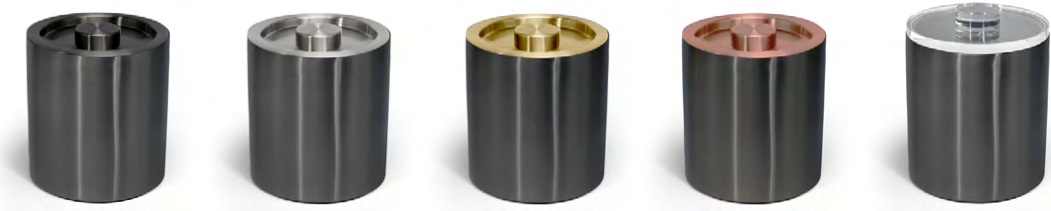

MIX & MATCH 2 QT ICE BUCKET OPTIONS - LARGEST TO SMALLEST

2 qt Round Brushed Stainless Ice Bucket - Matte Black
5.75 dia x 6.5 in
14.5 dia x 16.2 cm, 1.9 L
pack 4
RIB044BKS21

2 qt Round Brushed Stainless Ice Bucket - Matte Black with Silver Lid
5.75 dia x 6.5 in
14.5 dia x 16.2 cm, 1.9 L
pack 4
RIB072BKS21

2 qt Round Brushed Stainless Ice Bucket - Matte Black with Matte Black Lid
5.75 dia x 6.5 in
14.5 dia x 16.2 cm, 1.9 L
pack 4
RIB071BKS21

2 qt Round Brushed Stainless Ice Bucket - Matte Black with Rose Gold Lid
5.75 dia x 6.5 in
14.5 dia x 16.2 cm, 1.9 L
pack 4
RIB077BKS21

2 qt Round Brushed Stainless Ice Bucket - Matte Black with Acrylic Lid
5.75 dia x 7 in
14.5 dia x 17.9 cm, 1.9 L
pack 4
RIB073BKS21