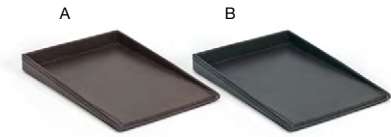

- **A** 6.25" x 4.5" London Notepad Holder - Brown pack 24 RAH004BRL24
  6.25 x 4.5 x .75 in | 15.8 x 11.5 x 1.8 cm
- **B** 6.25" x 4.5" London Notepad Holder - Black pack 24 RAH004BKL24
  6.25 x 4.5 x .75 in | 15.8 x 11.5 x 1.8 cm