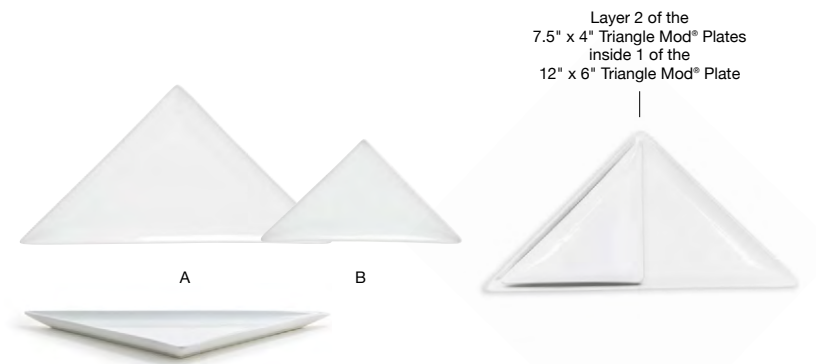

A 12" x 6" Triangle Mod® Plate pack 12 **DAP013WHP23**
12 x 6 x .75 in | 30.5 x 15.5 x 1.6 cm

B 7.5" x 4" Triangle Mod® Plate pack 12 **DAP045WHP23**
7.5 x 4 x .5 in | 19 x 10 x 1.5 cm

Layer 2 of the
7.5" x 4" Triangle Mod® Plates
inside 1 of the
12" x 6" Triangle Mod® Plate