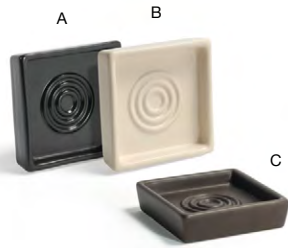

- **A 4" Square Morocco Dish - Onyx** pack 12 **RSD007BKC23** (stoneware)
  4 sq x 1 in | 10.4 sq x 2.7 cm
- **B 4" Square Morocco Dish - Stone** pack 12 **RSD007GYC23** (stoneware)
  4 sq x 1 in | 10.4 sq x 2.7 cm
- **C 4" Square Morocco Dish - Chocolate** pack 12 **RSD007ESC23** (stoneware)
  4 sq x 1 in | 10.4 sq x 2.7 cm