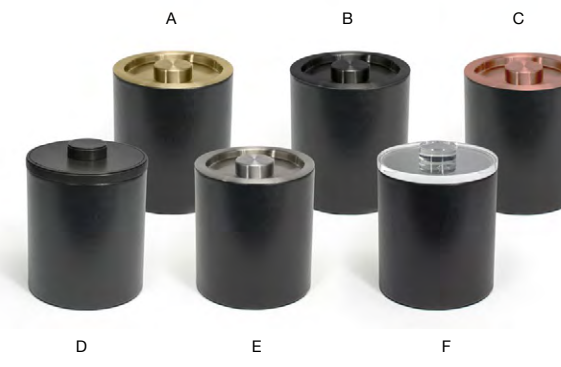

BLACK BASE COMBINATIONS

- **A** 2 qt Round London Ice Bucket - Black with Matte Brass Lid pack 4 **RIB062BKL21**
  5.75 dia x 6.75 in | 14.6 dia x 17.1 cm, 1.9 L
- **B** 2 qt Round London Ice Bucket - Black with Matte Black Lid pack 4 **RIB061BKL21**
  5.75 dia x 6.75 in | 14.6 dia x 17.1 cm, 1.9 L
- **C** 2 qt Round London Ice Bucket - Black with Rose Gold Lid pack 4 **RIB076BKL21**
  5.75 dia x 6.75 in | 14.6 dia x 17.1 cm, 1.9 L
- **D** 2 qt Round London Ice Bucket - Black pack 4 **RIB014BKL21**
  5.75 dia x 7.25 in | 14.6 dia x 18.4 cm, 1.9 L
- **E** 2 qt Round London Ice Bucket - Black with Silver Lid pack 4 **RIB063BKL21**
  5.75 dia x 6.75 in | 14.6 dia x 17.1 cm, 1.9 L
- **F** 2 qt Round London Ice Bucket - Black with Acrylic Lid pack 4 **RIB064BKL21**
  5.75 dia x 7.25 in | 14.6 dia x 18.5 cm, 1.9 L