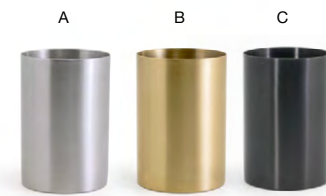

- **A 10 oz Round Brushed Stainless Holder - Silver** pack 6 **DMU020BSS22**
  2.5 dia x 3.75 in | 6.5 dia x 9.7 cm, 296 ml
- **B 10 oz Round Brushed Stainless Holder - Matte Brass** pack 6 **DMU020GOS22**
  2.5 dia x 3.75 in | 6.5 dia x 9.7 cm, 296 ml
- **C 10 oz Round Brushed Stainless Holder - Matte Black** pack 6 **DMU020BKS22**
  2.5 dia x 3.75 in | 6.5 dia x 9.7 cm, 296 ml