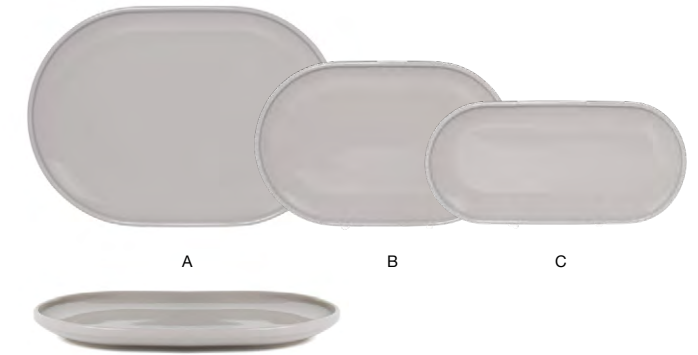

- **A 13" Oval Bevel™ Platter - Stone** pack 4 **DDP096GYP21**
  13 x 9 x 1.25 in | 33 x 23 x 3.2 cm
- **B 11" x 7" Oval Bevel™ Plate - Stone** pack 6 **DSU011GYP22**
  11 x 7 x 1 in | 28 x 18 x 2.7 cm
- **C 11" x 5" Oval Bevel™ Plate - Stone** pack 12 **DSU012GYP23**
  11 x 5 x 1 in | 28 x 13 x 2.7 cm