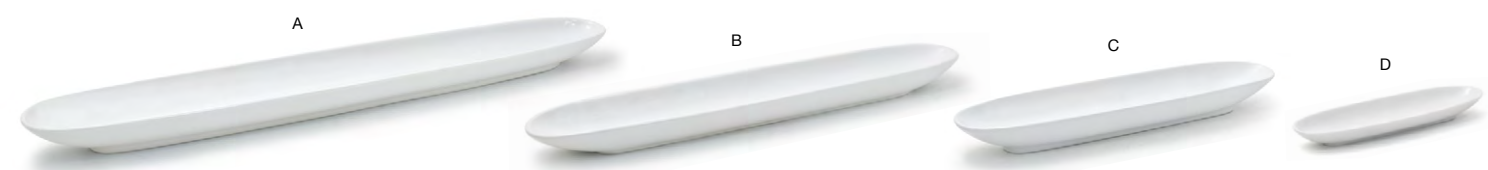

A 25" Oval Server - 28 oz pack 6 **SPT027WHP12**
25 x 4.25 x 1.5 in | 63.8 x 10.5 x 3.7 cm, 828 ml

B 19" Oval Server - 16 oz pack 6 **SPT026WHP12**
19 x 3.5 x 1.5 in | 48.5 x 8.9 x 3.5 cm, 473 ml

C 14" Oval Server - 11 oz pack 6 **SPT025WHP12**
14 x 3.5 x 1.5 in | 35.5 x 8.9 x 3.9 cm, 325 ml

D 8" Oval Dish - 3 oz pack 12 **SPT009WHP23**
8 x 2.25 x 1 in | 20.4 x 5.8 x 2.3 cm, 89 ml