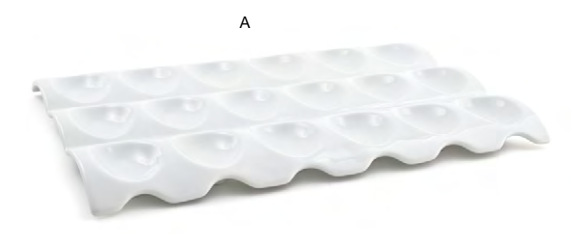

A 13.5" x 9" Eighteen Compartment Sampler™ Server pack 4 **SPT015WHP21**
13.5 x 9 x .75 in | 34 x 23 x 2.1 cm

B 9.5" x 6.75" Nine Compartment Sampler™ Server pack 6 **SPT016WHP22**
9.5 x 6.75 x .75 in | 24 x 17 x 2.2 cm