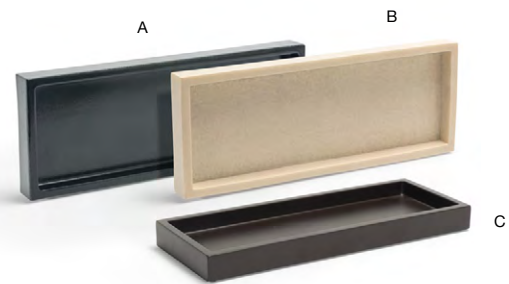

- **A 11.75" x 4.5" Morocco Amenity Tray - Onyx** pack 6 **RTR010BKR12**
  11.75 x 4.5 x 1 in | 30 x 11.5 x 2.5 cm
- **B 11.75" x 4.5" Morocco Amenity Tray - Stone** pack 6 **RTR010GYR12**
  11.75 x 4.5 x 1 in | 30 x 11.5 x 2.5 cm
- **C 11.75" x 4.5" Morocco Amenity Tray - Chocolate** pack 6 **RTR010ESR12**
  11.75 x 4.5 x 1 in | 30 x 11.5 x 2.5 cm