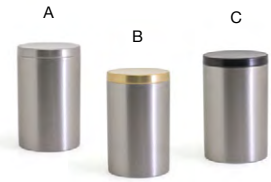

JAR OPTIONS - LARGEST TO SMALLEST

- **A Round Brushed Stainless Jar with Lid - Silver** pack 12 **RJR024BSS23**
  2.5 dia x 4.25 in | 6.5 dia x 10.6 cm
- **B Round Brushed Stainless Jar with Lid - Silver with Matte Brass Lid** pack 12 **RJR030BSS23**
  2.5 dia x 4.25 in | 6.5 dia x 10.6 cm
- **C Round Brushed Stainless Jar with Lid - Silver with Matte Black Lid** pack 12 **RJR028BSS23**
  2.5 dia x 4.25 in | 6.5 dia x 10.6 cm