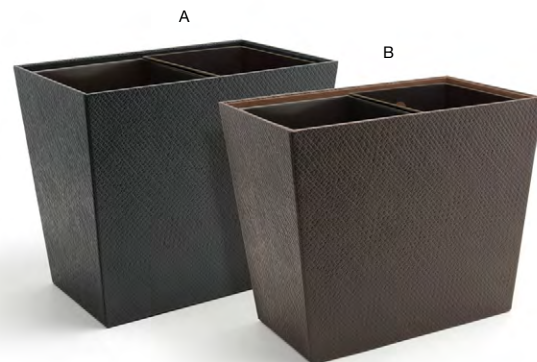

A 17 qt Java Recycle Bin - Black pack 4 **RWA029BKL21**
13.75 x 8.5 x 11.5 in | 35 x 21.5 x 29.2 cm, 16.1 L

B 17 qt Java Recycle Bin - Brown pack 4 **RWA029BRL21**
13.75 x 8.5 x 11.5 in | 35 x 21.5 x 29.2 cm, 16.1 L

Shown with:
PP Recycle Bin Liner
RWL011EST23 brown
RWL011ERT23 recycle decal

More Waste Bin Liners on page 168