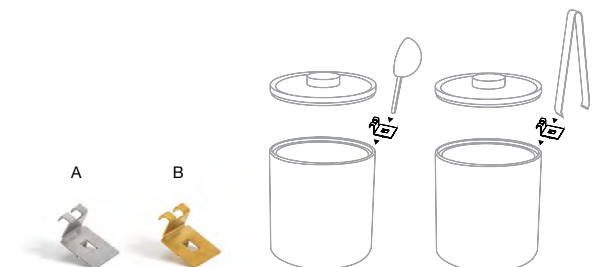

A Brushed Stainless Ice Bucket Scoop/Tong Holder - Silver	pack 12	RTH002BSS83
1.25 x 1 x .5 in | 3 x 2.6 x 1.1 cm		
B Brushed Stainless Ice Bucket Scoop/Tong Holder - Matte Brass	pack 12	RTH002GOS83
1.25 x 1 x .5 in | 3 x 2.6 x 1.1 cm