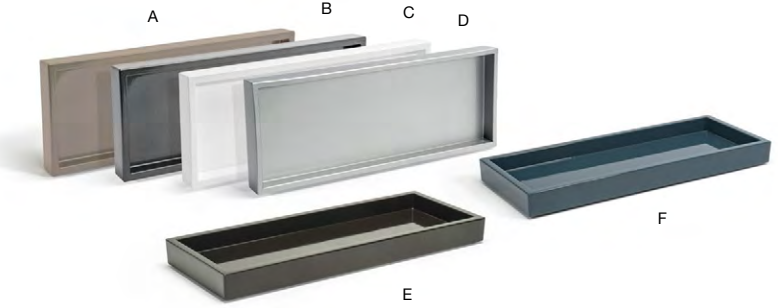

- A 10" x 3.5" New York Amenity Tray - Onyx pack 12 RTR027BKT13
  10 x 3.5 x 1 in | 25.7 x 9 x 2.5 cm
- B 10" x 3.5" New York Amenity Tray - Snow pack 12 RTR027WHT13
  10 x 3.5 x 1 in | 25.7 x 9 x 2.5 cm

- A 11.75" x 4.5" New York Amenity Tray - Stone pack 6 RTR012BET12 **NEW**
  11.75 x 4.5 x 1 in | 30.1 x 11.7 x 2.5 cm
- B 11.75" x 4.5" New York Amenity Tray - Onyx pack 6 RTR012BKT12
  11.75 x 4.5 x 1 in | 30.1 x 11.7 x 2.5 cm
- C 11.75" x 4.5" New York Amenity Tray - Snow pack 6 RTR012WHT12
  11.75 x 4.5 x 1 in | 30.1 x 11.7 x 2.5 cm
- D 11.75" x 4.5" New York Amenity Tray - Steel pack 6 RTR012SIT12
  11.75 x 4.5 x 1 in | 30.1 x 11.7 x 2.5 cm
- E 11.75" x 4.5" New York Amenity Tray - Chocolate pack 6 RTR012EST12
  11.75 x 4.5 x 1 in | 30.1 x 11.7 x 2.5 cm
- F 11.75" x 4.5" New York Amenity Tray - Peacock pack 6 RTR012BLT22
  11.75 x 4.5 x 1 in | 30.1 x 11.7 x 2.5 cm

NEW YORK

chocolate, onyx, peacock, snow, steel & stone

New York blends form, function, and fashion in a high-gloss, chip-resistant composite material. Designed with clean, structured lines, this collection is available in sophisticated color options for distinctive spaces.

EASY-CARE | FINGERPRINT & SMUDGE-RESISTANT | DURABLE CONSTRUCTION