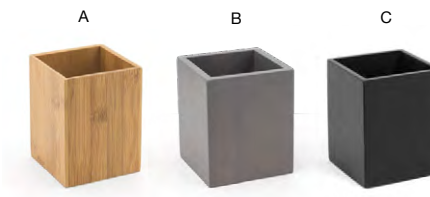

A 3.75" Square Bamboo Holder - Natural pack 6 **BHO086BBB22**
3.75 sq x 4.5 in | 9.5 sq x 11.4 cm

B 3.75" Square Bamboo Holder - Smoke pack 6 **BHO086GYB22**
3.75 sq x 4.5 in | 9.5 sq x 11.4 cm

C 3.75" Square Bamboo Holder - Black pack 6 **BHO086BKB22**
3.75 sq x 4.5 in | 9.5 sq x 11.4 cm

Fits:
11.75" x 4.25" Bamboo Tray
RTR006BBB12 natural
RTR006GYB12 smoke
RTR006BKB12 black