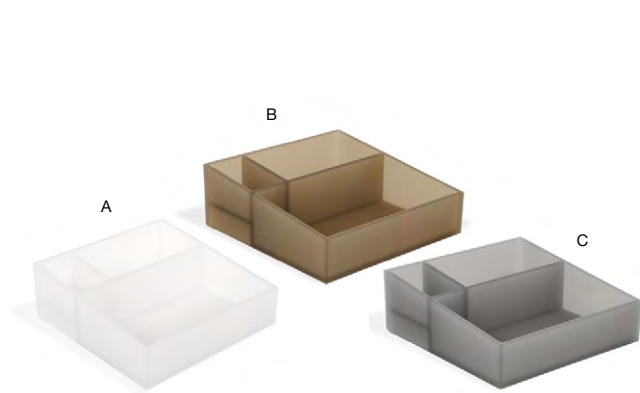

- **A 8.25" Square Nassau Accessory Holder - Ice** pack 4 **RAH002FRT11** **NEW**
  8.25 sq x 3 in | 21.2 sq x 7.5 cm
- **B 8.25" Square Nassau Accessory Holder - Nutmeg** pack 4 **RAH002BRT11** **NEW**
  8.25 sq x 3 in | 21.2 sq x 7.5 cm
- **C 8.25" Square Nassau Accessory Holder - Smoke** pack 4 **RAH002GYT11** **NEW**
  8.25 sq x 3 in | 21.2 sq x 7.5 cm