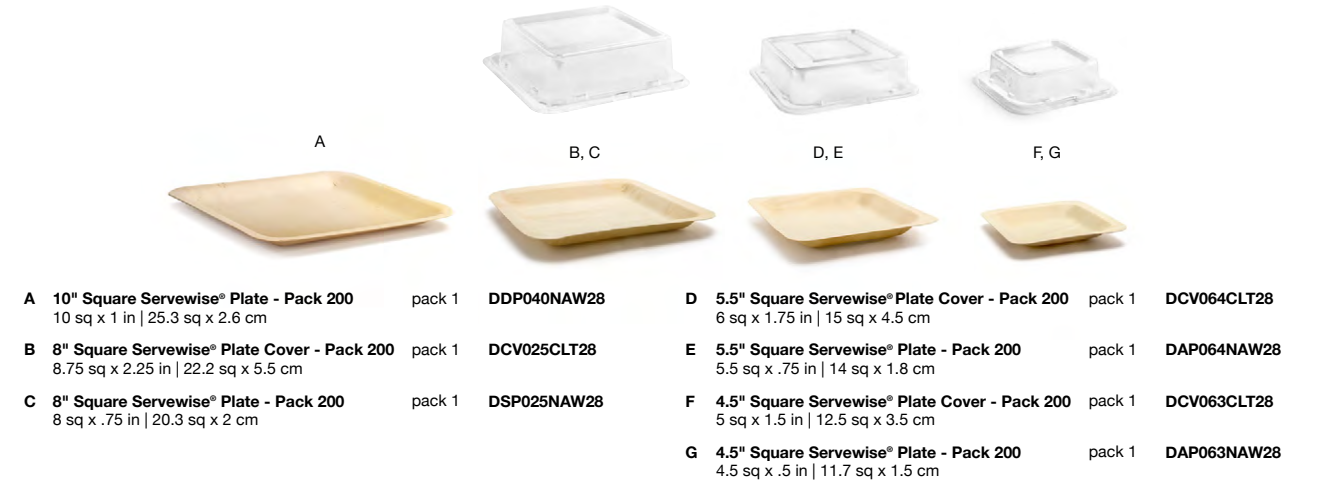

SERVEWISE® DISPOSABLES

natural

ServeWise® disposables are earth-friendly, single-use serving solutions made from highly renewable woods that are great for grab-and-go, events, and catering. Covers are available for select shapes and sizes for added functionality.

VERSATILE DESIGNS | BIODEGRADABLE | SINGLE-USE