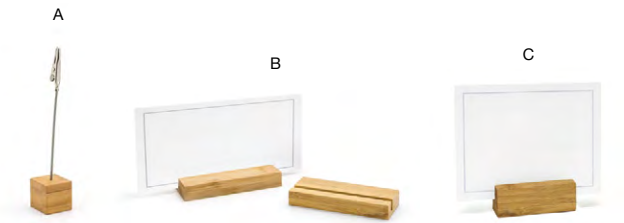

A 1" Square Bamboo Menu/Sign Clip pack 12 **BHO034BBB23**
1 sq x 5 in | 2.5 sq x 13 cm

B 3.75" x 1.5" Bamboo Menu/Sign Holder pack 12 **BHO073BBB23**
3.75 x 1.5 x .5 in | 9.8 x 3.8 x 1.4 cm

C 2.25" x 0.75" Bamboo Menu/Sign Holder pack 12 **BHO029BBB23**
2.25 x .75 x .75 in | 5.7 x 1.9 x 1.9 cm