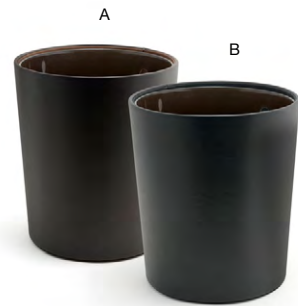

A 6.75 qt London Tapered Cylinder - Brown pack 4 **RWA030BRL21**
9 dia x 9.75 in | 22.8 dia x 24.7 cm, 6.4 L
B 6.75 qt London Tapered Cylinder - Black pack 4 **RWA030BKL21**
9 dia x 9.75 in | 22.8 dia x 24.7 cm, 6.4 L

Shown with:
9" PP Cylinder Liner
RWL009BET23 beige
RWL009EST23 brown