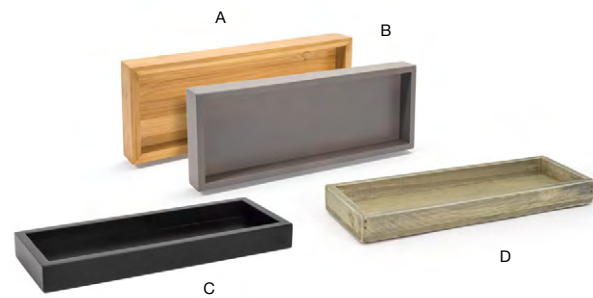

- **A 11.75" x 4.25" Bali Amenity Tray - Natural** pack 6 **RTR006BBB12**
  11.75 x 4.25 x 1.25 in | 30 x 11 x 3 cm
- **B 11.75" x 4.25" Bamboo Tray - Smoke** pack 6 **RTR006GYB12**
  11.75 x 4.25 x 1.25 in | 30 x 11 x 3 cm
- **C 11.75" x 4.25" Bali Amenity Tray - Black** pack 6 **RTR006BKB12**
  11.75 x 4.25 x 1.25 in | 30 x 11 x 3 cm
- **D 11.75" x 4.25" Asheville Amenity Tray - Cider** pack 6 **RTR006NAW22**
  11.75 x 4.25 x 1.25 in | 30 x 11 x 3 cm