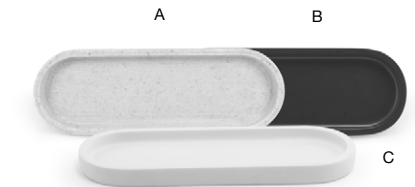

- **A 10.5" x 3.75" Miami Amenity Tray - Cement Grey** pack 6 **RTR009GYR12**
  10.5 x 3.75 x .75 in | 26.9 x 9.5 x 2 cm
- **B 10.5" x 3.75" Miami Amenity Tray - Chocolate** pack 6 **RTR009ESR12**
  10.5 x 3.75 x .75 in | 26.9 x 9.5 x 2 cm
- **C 10.5" x 3.75" Miami Amenity Tray - Shell** pack 6 **RTR009WHR12**
  10.5 x 3.75 x .75 in | 26.9 x 9.5 x 2 cm