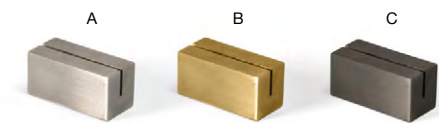

- **A 1.5" x 0.75" Brushed Stainless Menu/Sign Holder - Silver** pack 12 **BHO001BCZ23**
  1.5 x .75 x .75 in | 3.8 x 1.9 x 1.9 cm
- **B 1.5" x 0.75" Brushed Stainless Menu/Sign Holder - Matte Brass** pack 12 **BHO001GOZ23**
  1.5 x .75 x .75 in | 3.8 x 1.9 x 1.9 cm
- **C 1.5" x 0.75" Brushed Stainless Menu/Sign Holder - Matte Black** pack 12 **BHO001BKZ23**
  1.5 x .75 x .75 in | 3.8 x 1.9 x 1.9 cm