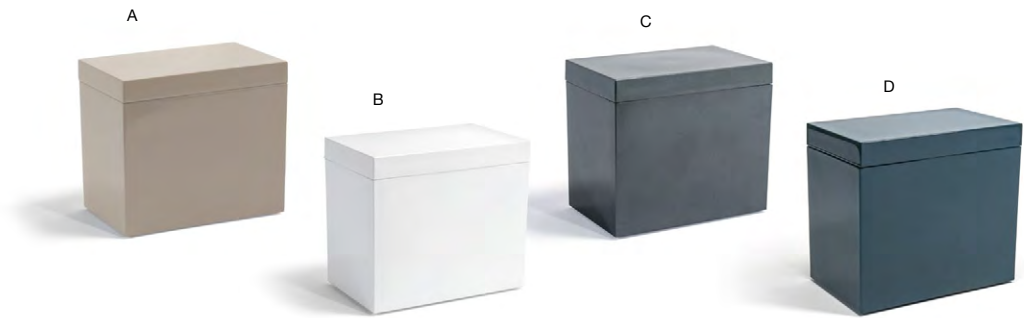

### ADDITIONAL COORDINATING OPTIONS

**7" Brushed Stainless Tongs**  
See on page 149

**6" Brushed Stainless Ice Scoop**  
See on page 149

**17 qt London Recycle Bin**  
See on page 168

- A 2 qt Rectangle New York Ice Bucket - Stone** pack 2 **RIB005BET20** NEW  
7.5 x 4.75 x 6.5 in | 19 x 11.9 x 16.6 cm, 1.9 L
- B 2 qt Rectangle New York Ice Bucket - Snow** pack 2 **RIB005WHR20**  
7.5 x 4.75 x 6.5 in | 19 x 11.9 x 16.6 cm, 1.9 L
- C 2 qt Rectangle New York Ice Bucket - Onyx** pack 2 **RIB005BKR20**  
7.5 x 4.75 x 6.5 in | 19 x 11.9 x 16.6 cm, 1.9 L
- D 2 qt Rectangle New York Ice Bucket - Peacock** pack 2 **RIB005BLT20**  
7.5 x 4.75 x 6.5 in | 19 x 11.9 x 16.6 cm, 1.9 L