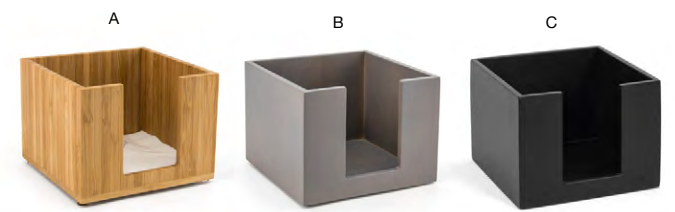

A 5.5" Square Bamboo Napkin Holder - Natural pack 4 **BHO039BBB21**
5.5 sq x 4 in | 14 sq x 10.2 cm

B 5.5" Square Bamboo Napkin Holder - Smoke pack 4 **BHO039GYB21**
5.5 sq x 4 in | 14 sq x 10.2 cm

C Bamboo Napkin Holder - Black pack 4 **BHO039BKB21**
5.5 sq x 4 in | 14 sq x 10.2 cm