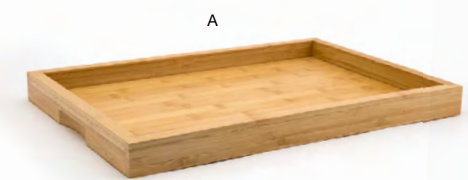

A 19" x 13" Bamboo Tray - Natural pack 4 **RRT005BBB11**
19 x 13 x 1.5 in | 48 x 33 x 4 cm

B 19" x 13" Bamboo Tray - Smoke pack 4 **RRT005GYB11**
19 x 13 x 1.5 in | 48 x 33 x 4 cm