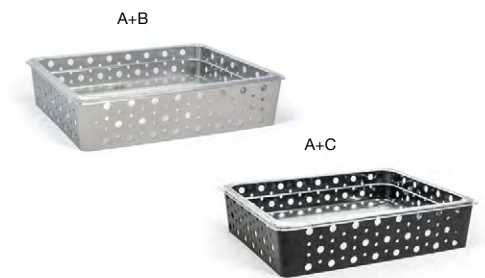

- **A 1/2 Size Pan - Shallow** 13 x 10.5 x 2.5 in, 4 qt | 32.8 x 26.4 x 6.4 cm, 3.8 L pack 4 **BHO097CLT21**
- **B 1/2 Size Dots Housing - Shallow - Silver** 12.25 x 10 x 2.75 in | 30.8 x 25.2 x 7.2 cm pack 2 **BHO115BCI20**
- **A+B 1/2 Size Dots Housing/Pan Set - Shallow - Silver** 13 x 10.5 x 2.75 in, 4 qt | 32.8 x 26.4 x 7.2 cm, 3.8 L pack 2 **BHO117BCI20**
- **C 1/2 Size Dots Housing - Shallow - Matte Black** 12.25 x 10 x 2.75 in | 30.8 x 25.2 x 7.2 cm pack 2 **BHO115BK120**
- **A+C 1/2 Size Dots Housing/Pan Set - Shallow - Matte Black** 13 x 10.5 x 2.75 in, 4 qt | 32.8 x 26.4 x 7.2 cm, 3.8 L pack 2 **BHO117BK120**