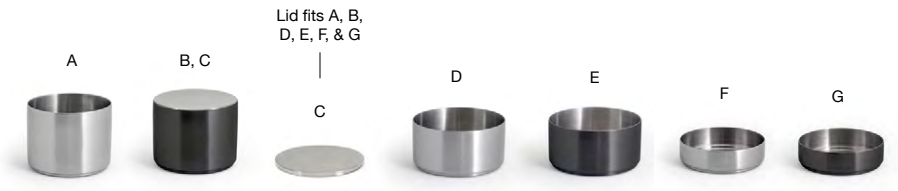

ASK ABOUT
customization!

- **A 14 oz Soho Mug** pack 12 **DMU010WHP23**
  5 x 3.5 x 4 in | 12.4 x 9.2 x 10.3 cm, 414 ml
- **B 10 oz Soho Cup** pack 12 **DCS013WHP23**
  4.75 x 3.75 x 3 in | 12.3 x 9.4 x 7.5 cm, 296 ml
- **C 5.75" Round Soho Saucer** pack 12 **DCS014WHP23**
  5.75 dia x .75 in | 14.9 dia x 2.1 cm
- **D 8 oz Soho Cup** pack 12 **DMU022WHP23**
  4 x 3 x 3.5 in | 10 x 7.6 x 8.8 cm, 237 ml

- **E 6 oz Soho Cup** pack 12 **DCS011WHP23**
  4.25 x 3.25 x 2.5 in | 10.6 x 8.2 x 6.3 cm, 177 ml
- **F 5.25" Round Soho Saucer** pack 12 **DCS012WHP23**
  5.25 dia x .75 in | 13.4 dia x 2 cm
- **G 3 oz Soho Cup** pack 12 **DCS019WHP23**
  3.25 x 2.5 x 2 in | 8.3 x 6.3 x 5 cm, 89 ml
- **H 4.5" Round Soho Saucer** pack 12 **DCS020WHP23**
  4.5 dia x .75 in | 11.2 dia x 1.8 cm

- **A 14.5" Round Brushed Stainless Soho Bowl - 350 oz - Silver** pack 1 **BBO040BSS28**
  14.5 dia x 4.5 in | 37 dia x 11.5 cm, 10.4 L
- **B 9" Round Brushed Stainless Soho Bowl - 48 oz - Silver** pack 12 **DBO170BSS23**
  9 dia x 1.5 in | 22.8 dia x 3.6 cm, 1.4 L

- **C 7.5" Round Brushed Stainless Soho Bowl - 42 oz - Silver** pack 12 **DBO169BSS23**
  7.5 dia x 2 in | 19 dia x 5 cm, 1.2 L
- **D 5.5" Round Brushed Stainless Soho Bowl - 22 oz - Silver** pack 12 **DBO168BSS23**
  5.5 dia x 1.75 in | 14 dia x 4.3 cm, 651 ml

- **15.5" Round Brushed Stainless Double Wall Soho Beverage Tub - 530oz - Silver** pack 1 **SIB001BSS28**
  15.5 dia x 9 in | 39.1 dia x 23 cm, 15.7 L

- **16 oz Round Soho Teapot** pack 6 **BTP003WHP22**
  5.75 x 4.5 x 3.25 in
  14.9 x 11.7 x 8.3 cm, 473 ml