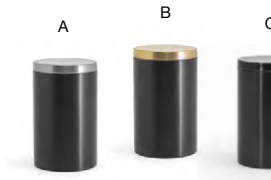

- **A Round Brushed Stainless Jar with Lid - Matte Black with Silver Lid** pack 12 **RJR029BKS23**
  2.5 dia x 4.25 in | 6.5 dia x 10.6 cm
- **B Round Brushed Stainless Jar with Lid - Matte Black with Matte Brass Lid** pack 12 **RJR030BKS23**
  2.5 dia x 4.25 in | 6.5 dia x 10.6 cm
- **C Round Brushed Stainless Jar with Lid - Matte Black** pack 12 **RJR024BKS23**
  2.5 dia x 4.25 in | 6.5 dia x 10.6 cm