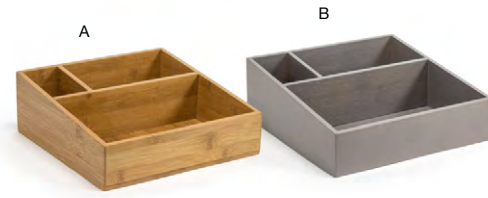

A 8.25" Square Bali Accessory Holder - Natural pack 4 **RAH002BBB11**
8.25 sq x 3 in
21.2 sq x 7.5 cm

B 8.25" Square Bali Accessory Holder - Smoke pack 4 **RAH002GYB11**
8.25 sq x 3 in
21.2 sq x 7.5 cm