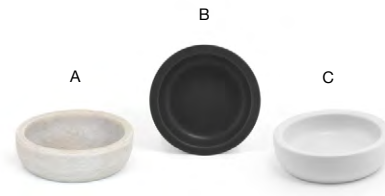

SOAP DISH OPTIONS - LARGEST TO SMALLEST

A 4\"/>