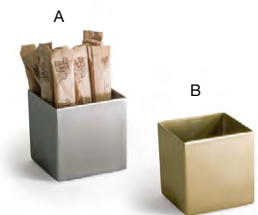

- **A 7 oz Square Brushed Stainless Canvas® Holder - Silver** pack 6 **TSH008BSS22**
  2.25 sq x 2.5 in | 6 sq x 6.2 cm, 207 ml
- **B 7 oz Square Brushed Stainless Canvas® Holder - Matte Brass** pack 6 **TSH008GOS22**
  2.25 sq x 2.5 in | 6 sq x 6.2 cm, 207 ml