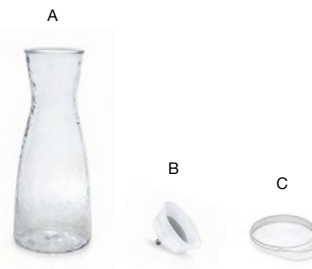

- **A 20 oz Drinkwise® Hammered Carafe** pack 12 **ACF002CLT23**
  h8 | t2.25 | b3.25 | m3.25 in
  h20.4 | t6 | b8.3 | m8.3 cm, 591 ml
- **B 20 oz Self Close/Pour Lid** pack 12 **ACF005FRT23**
  2.75 dia x 1 in
  6.7 dia x 2.5 cm
- **C 20 oz Carafe Snap Lid** pack 12 **ACV002FRT23**
  3 dia in | 7.4 dia cm

h = height | t = top | b = base | m = max

ASK ABOUT customization!