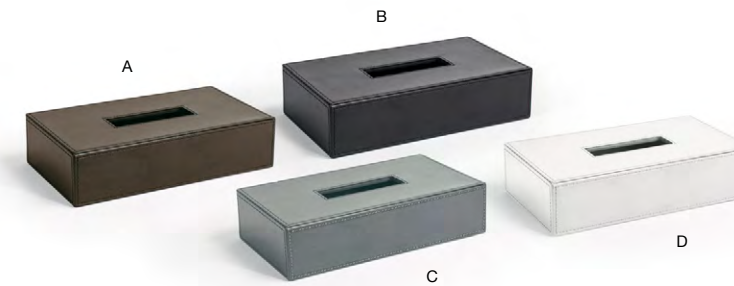

- **A London Rectangle Tissue Cover - Brown** pack 4 **RTB032BRL21**
  10.25 x 5.75 x 2.5 in | 26 x 14.5 x 6.3 cm
- **B London Rectangle Tissue Cover - Black** pack 4 **RTB032BKL21**
  10.25 x 5.75 x 2.5 in | 26 x 14.5 x 6.3 cm
- **C London Rectangle Tissue Cover - Smoke** pack 4 **RTB032GYL21**
  10.25 x 5.75 x 2.5 in | 26 x 14.5 x 6.3 cm
- **D London Rectangle Tissue Cover - White** pack 4 **RTB032WHL21**
  10.25 x 5.75 x 2.5 in | 26 x 14.5 x 6.3 cm