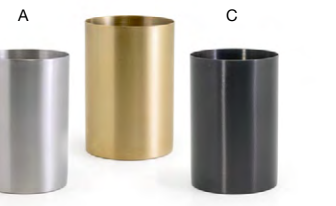

- **A 10 oz Round Brushed Stainless Holder - Silver** pack 6 **DMU020BSS22**
  2.5 dia x 3.75 in | 6.5 dia x 9.7 cm, 296 ml
- **B 10 oz Round Brushed Stainless Holder - Matte Brass** pack 6 **DMU020GOS22**
  2.5 dia x 3.75 in | 6.5 dia x 9.7 cm, 296 ml
- **C 10 oz Round Brushed Stainless Holder - Matte Black** pack 6 **DMU020BKS22**
  2.5 dia x 3.75 in | 6.5 dia x 9.7 cm, 296 ml