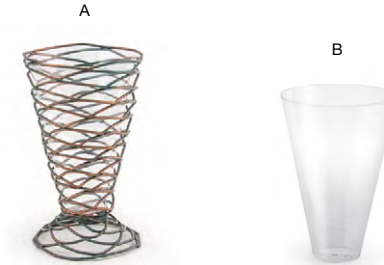

A 4" Round Patina Cone pack 12 **TCS008PTI23**
4 dia x 7 in | 10.2 dia x 17.7 cm
B 3.5" Round Patina Cone Liner - 14 oz pack 96 **BHO020CLT27**
3.5 dia x 5 in | 9 dia x 13 cm, 414 ml