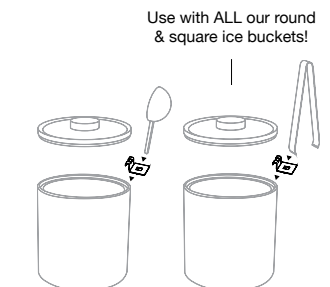

MIX & MATCH 2.5 QT & 2 QT ICE BUCKET OPTIONS - LARGEST TO SMALLEST

TONG OPTIONS - LARGEST TO SMALLEST