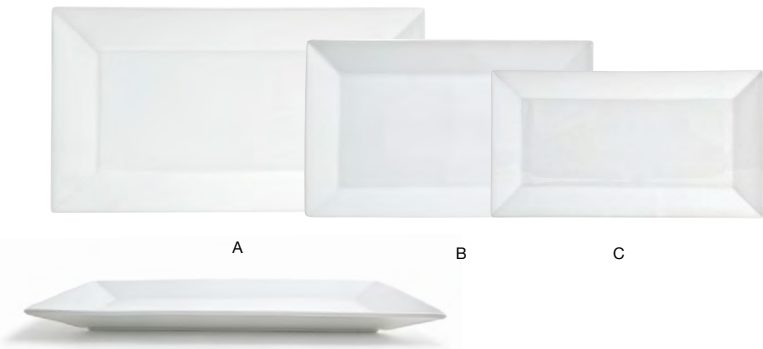

A 18" x 10" Kyoto™ Platter 18 x 10 x 1.5 in | 45.8 x 25.4 x 3.8 cm pack 2 SPT000WHP10	B 14" x 9" Kyoto™ Platter 14 x 9 x 1 in | 35.3 x 22.8 x 2.6 cm pack 6 DOS015WHP22
C 13" x 7" Kyoto™ Platter 13 x 7 x 1 in | 33 x 17.9 x 2.7 cm pack 6 DDP000WHP22