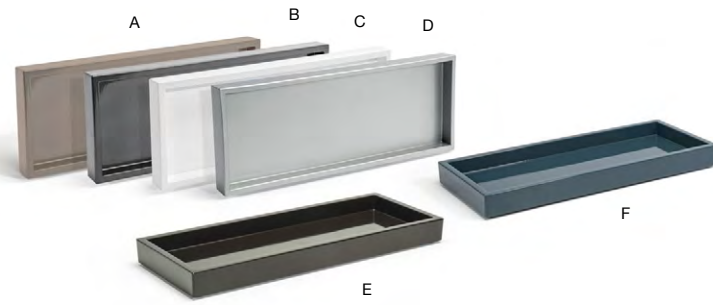

AMENITY TRAY OPTIONS - LARGEST TO SMALLEST

- **A 11.75" x 4.5" New York Amenity Tray - Stone** pack 6 **RTR012BET12**
  11.75 x 4.5 x 1 in | 30.1 x 11.7 x 2.5 cm
- **B 11.75" x 4.5" New York Amenity Tray - Onyx** pack 6 **RTR012BKT12**
  11.75 x 4.5 x 1 in | 30.1 x 11.7 x 2.5 cm
- **C 11.75" x 4.5" New York Amenity Tray - Snow** pack 6 **RTR012WHT12**
  11.75 x 4.5 x 1 in | 30.1 x 11.7 x 2.5 cm
- **D 11.75" x 4.5" New York Amenity Tray - Steel** pack 6 **RTR012SIT12**
  11.75 x 4.5 x 1 in | 30.1 x 11.7 x 2.5 cm
- **E 11.75" x 4.5" New York Amenity Tray - Chocolate** pack 6 **RTR012EST12**
  11.75 x 4.5 x 1 in | 30.1 x 11.7 x 2.5 cm
- **F 11.75" x 4.5" New York Amenity Tray - Peacock** pack 6 **RTR012BLT22**
  11.75 x 4.5 x 1 in | 30.1 x 11.7 x 2.5 cm