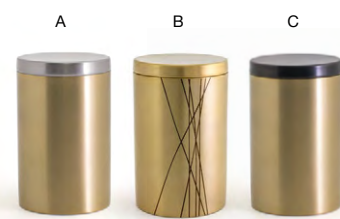

- **A Round Brushed Stainless Jar with Lid - Matte Brass with Silver Lid** pack 12 **RJR029GOS23**
  2.5 dia x 4.25 in
  6.5 dia x 10.6 cm
- **B Round Brushed Stainless Jar with Lid - Matte Brass with Matte Brass Lid** pack 12 **RJR024GOS23**
  2.5 dia x 4.25 in
  6.5 dia x 10.6 cm
- **C Round Brushed Stainless Jar with Lid - Matte Brass with Matte Black Lid** pack 12 **RJR028GOS23**
  2.5 dia x 4.25 in
  6.5 dia x 10.6 cm