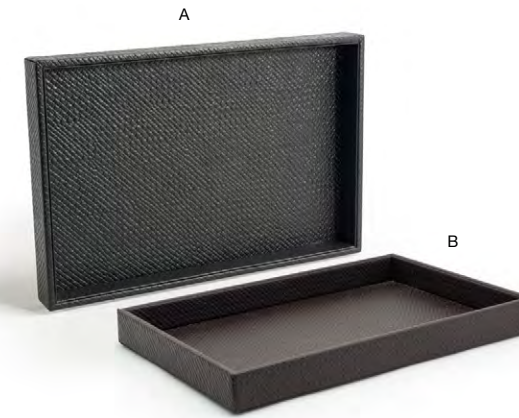

See our Tissue Box Riser on page 138

A 15" x 10" Java Tray - Black pack 4 **RRT018BKL21**
15 x 10 x 1.5 in | 38.3 x 25.5 x 4 cm

B 15" x 10" Java Tray - Brown pack 4 **RRT018BRL21**
15 x 10 x 1.5 in | 38.3 x 25.5 x 4 cm