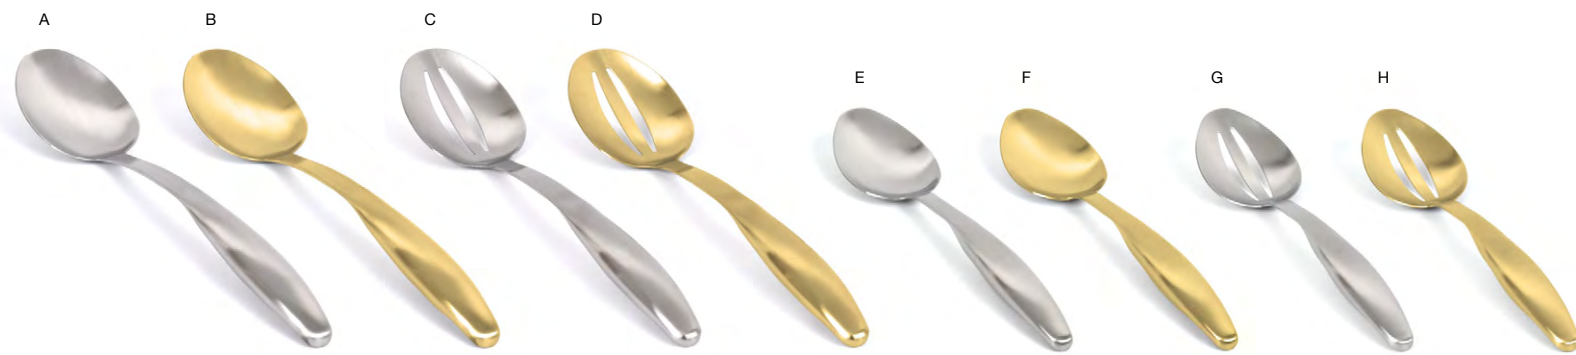

BUFFET ESSENTIAL ELEMENTS - SERVING UTENSILS

A 13.5" Brushed Stainless Serving Spoon - Silver	pack 12	BUT033BSS23	NEW	E 10.25" Brushed Stainless Serving Spoon - Silver	pack 12	BUT036BSS23	NEW
13.5 in | 34 cm				10.25 in | 26.3 cm			
B 13.5" Brushed Stainless Serving Spoon - Matte Brass	pack 12	BUT033GOS23	NEW	F 10.25" Brushed Stainless Serving Spoon - Matte Brass	pack 12	BUT036GOS23	NEW
13.5 in | 34 cm				10.25 in | 26.3 cm			
C 13.5" Brushed Stainless Slotted Spoon - Silver	pack 12	BUT034BSS23	NEW	G 10.25" Brushed Stainless Slotted Spoon - Silver	pack 12	BUT037BSS23	NEW
13.5 in | 34 cm				10.25 in | 26.3 cm			
D 13.5" Brushed Stainless Slotted Spoon - Matte Brass	pack 12	BUT034GOS23	NEW	H 10.25" Brushed Stainless Slotted Spoon - Matte Brass	pack 12	BUT037GOS23	NEW
13.5 in | 34 cm				10.25 in | 26.3 cm