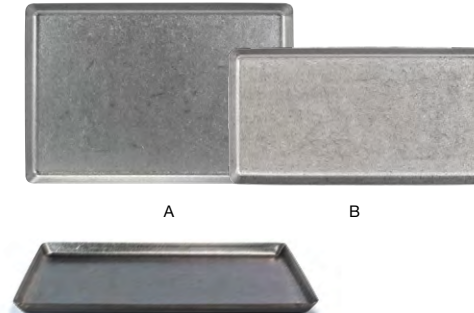

- **A 14" x 9.5" Stainless Mod® Platter - Antique** pack 4 **DDP073ANS21**
  14 x 9.5 x .75 in | 35.3 x 23.9 x 1.7 cm
- **B 13" x 7" Stainless Mod® Platter - Antique** pack 4 **DDP074ANS21**
  13 x 7 x .75 in | 33 x 17.5 x 1.6 cm