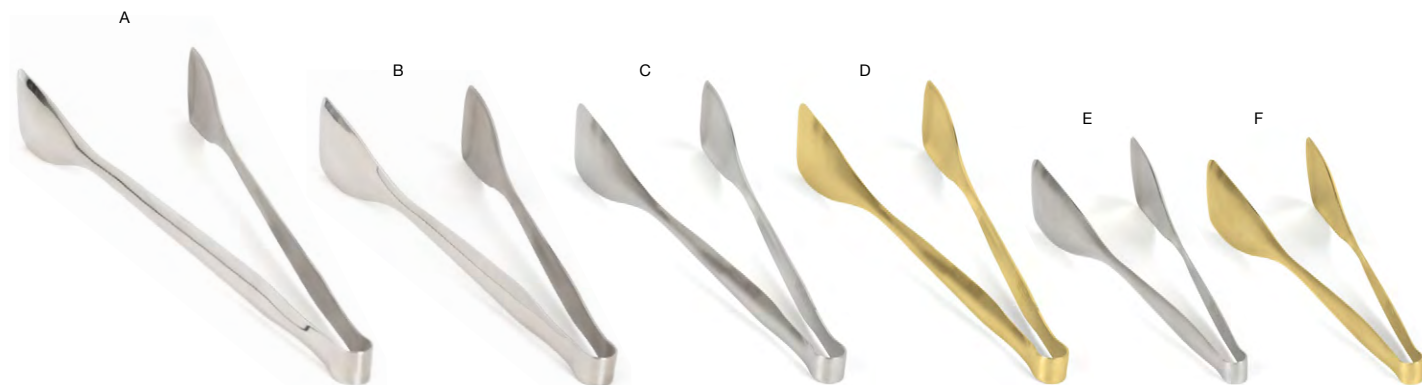

A 15" Mirrored Stainless Tongs - Silver	pack 6	BUT025MSS22	
15 in | 38.1 cm			
B 12" Mirrored Stainless Tongs - Silver	pack 6	BUT024MSS22	
12 in | 30.5 cm			
C 12" Brushed Stainless Tongs - Silver	pack 6	BUT024BSS22	NEW
12 in | 30.5 cm			
D 12" Brushed Stainless Tongs - Matte Brass	pack 6	BUT024GOS22	NEW
12 in | 30.5 cm			
E 9" Brushed Stainless Tongs - Silver	pack 6	BUT026BSS22	NEW
9 in | 23.1 cm			
F 9" Brushed Stainless Tongs - Matte Brass	pack 6	BUT026GOS22	NEW
9 in | 23.1 cm