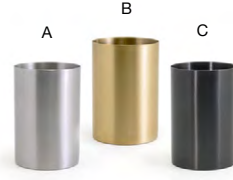

- **A Round Brushed Stainless Holder - Silver** pack 6 **DMU020BSS22**
  2.5 dia x 3.75 in | 6.5 dia x 9.7 cm
- **B Round Brushed Stainless Holder - Matte Brass** pack 6 **DMU020GOS22**
  2.5 dia x 3.75 in | 6.5 dia x 9.7 cm
- **C Round Brushed Stainless Holder - Matte Black** pack 6 **DMU020BKS22**
  2.5 dia x 3.75 in | 6.5 dia x 9.7 cm