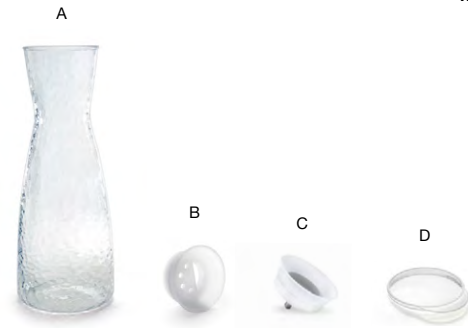

h = height | t = top | b = base | m = max

- **A 38 oz Drinkwise® Hammered Carafe** pack 6 **ACF003CLT22**
  h10 | t2.75 | b4 | m4 in
  h25.5 | t7.3 | b10.2 | m10.2 cm, 1.1 L
- **B 38 oz Fast/Slow Pourer** pack 12 **ACF012FRT23**
  3.25 dia x 1.25 in
  8.2 dia x 3.1 cm
- **C 38 oz Self Close/Pour Lid** pack 12 **ACF006FRT23**
  3.25 dia x 1.25 in
  8.2 dia x 3.1 cm
- **D 38 oz Carafe Snap Lid** pack 12 **ACV003FRT23**
  3.5 dia in | 8.8 dia cm