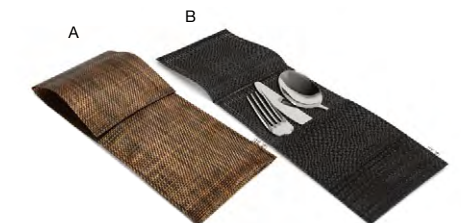

- **A** 10" x 4.5" Metroweave® Pocket with Cover - Mesh Copper pack 12 **FHO002COV23**
  10 x 4.5 in | 25.3 x 11.5 cm
- **B** 10" x 4.5" Metroweave® Pocket with Cover - Random Weave Black pack 12 **FHO002BKV23**
  10 x 4.5 in | 25.3 x 11.5 cm