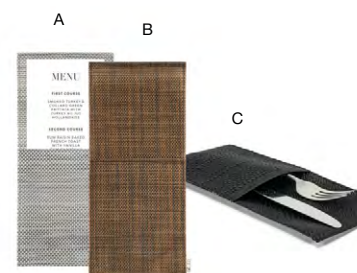

A	10" x 4.5" Metroweave® Pocket - Mesh Grey 10 x 4.5 in | 25.3 x 11.5 cm	pack 12	FHO001GYV23
B	10" x 4.5" Metroweave® Pocket - Mesh Copper 10 x 4.5 in | 25.3 x 11.5 cm	pack 12	FHO001COV23
C	10" x 4.5" Metroweave® Pocket - Random Weave Black 10 x 4.5 in | 25.3 x 11.5 cm	pack 12	FHO001BKV23