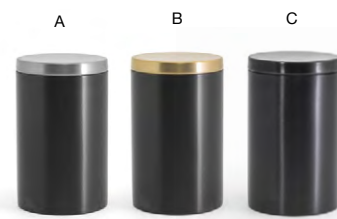

- **A Round Brushed Stainless Jar with Lid - Matte Black with Silver Lid** pack 12 **RJR029BKS23**
  2.5 dia x 4.25 in
  6.5 dia x 10.6 cm
- **B Round Brushed Stainless Jar with Lid - Matte Black with Matte Brass Lid** pack 12 **RJR030BKS23**
  2.5 dia x 4.25 in
  6.5 dia x 10.6 cm
- **C Round Brushed Stainless Jar with Lid - Matte Black with Matte Black Lid** pack 12 **RJR024BKS23**
  2.5 dia x 4.25 in
  6.5 dia x 10.6 cm