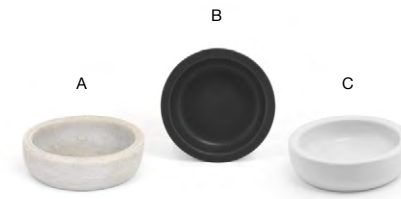

- **A 4" Round Miami Soap Dish - Cement Grey** pack 12 **RSD006GYR13** **NEW**
  4 dia x 1.25 in | 10 dia x 3 cm
- **B 4" Round Miami Soap Dish - Chocolate** pack 12 **RSD006ESC23**
  4 dia x 1.25 in | 10 dia x 3 cm
- **C 4" Round Miami Soap Dish - Shell** pack 12 **RSD006WHC23**
  4 dia x 1.25 in | 10 dia x 3 cm

- **5" Oval Miami Soap Dish - Chocolate** pack 12 **RSD015ESC23**
  5 x 3.25 x 1.25 in | 13 x 8 x 3.2 cm