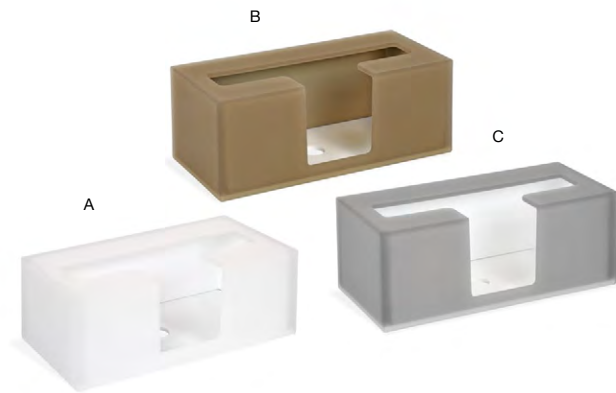

- **A Nassau C-Fold Towel Dispenser - Ice** pack 4 **RTB011FRT21** **NEW**
  10.5 x 5 x 4 in | 26.5 x 12.4 x 10.2 cm
- **B Nassau C-Fold Towel Dispenser - Nutmeg** pack 4 **RTB011BRT21** **NEW**
  10.5 x 5 x 4 in | 26.5 x 12.4 x 10.2 cm
- **C Nassau C-Fold Towel Dispenser - Smoke** pack 4 **RTB011GYT21** **NEW**
  10.5 x 5 x 4 in | 26.5 x 12.4 x 10.2 cm