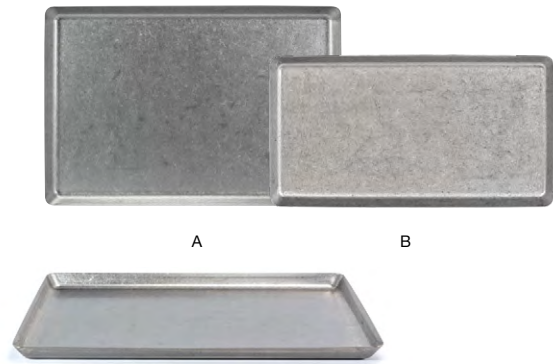

A 14" x 9.5" Stainless Mod® Platter - Antique pack 4 **DDP073ANS21**
14 x 9.5 x .75 in | 35.3 x 23.9 x 1.7 cm

B 13" x 7" Stainless Mod® Platter - Antique pack 4 **DDP074ANS21**
13 x 7 x .75 in | 33 x 17.5 x 1.6 cm