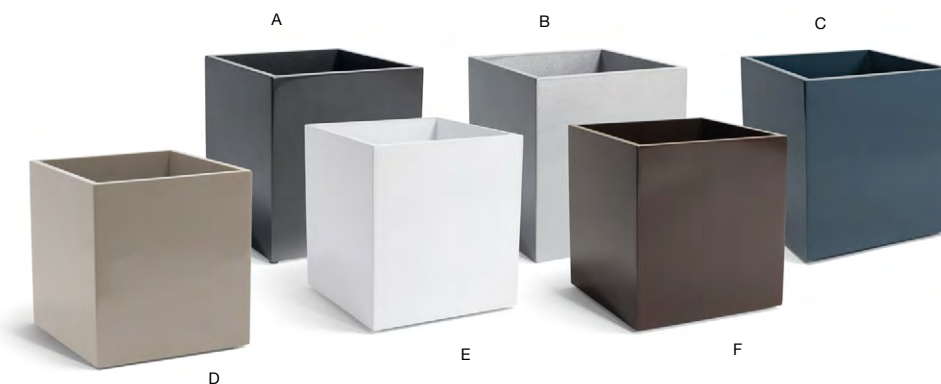

- **A 8 qt New York Cube - Onyx** pack 2 **RWA013BKW20**
- **B 8 qt New York Cube - Steel** pack 2 **RWA013SIW20**
- **C 8 qt New York Cube - Peacock** pack 2 **RWA013BLW20**
- **D 8 qt New York Cube - Stone** pack 2 **RWA013BEW20** NEW
- **E 8 qt New York Cube - Snow** pack 2 **RWA013WHW20**
- **F 8 qt New York Cube - Chocolate** pack 2 **RWA013ESW20**

Fits:
8" PP Cube Liner
RWL006EST23 brown
RWL006BET23 beige
More Waste Bin Liners on page 172