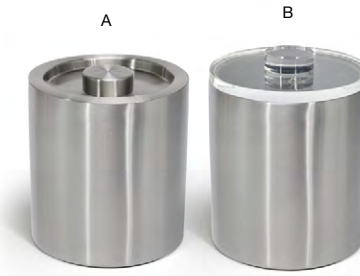

- **A 2 qt Round Brushed Stainless Ice Bucket - Silver** pack 4 **RIB044BSS21**
  5.75 dia x 6.5 in | 14.5 dia x 16.2 cm, 1.9 L
- **B 2 qt Round Brushed Stainless Ice Bucket - Silver with Acrylic Lid** pack 4 **RIB073BSS21**
  5.75 dia x 7 in | 14.5 dia x 17.9 cm, 1.9 L