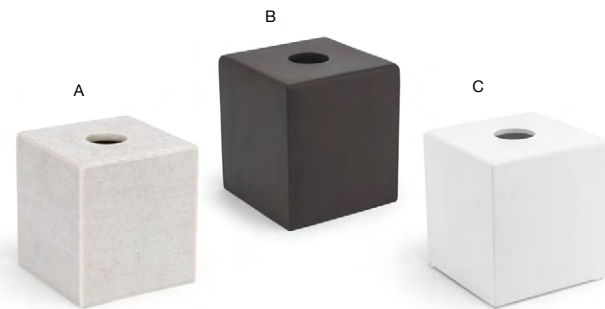

1. **A Miami Tissue Cover - Cement Grey** pack 4 **RTB005GYR11** **NEW**
     5.25 sq x 5.75 in | 13.3 sq x 14.5 cm
   - **B Miami Tissue Cover - Chocolate** pack 4 **RTB005ESR11**
     5.25 sq x 5.75 in | 13.3 sq x 14.5 cm
   - **C Miami Tissue Cover - Shell** pack 4 **RTB005WHR11**
     5.25 sq x 5.75 in | 13.3 sq x 14.5 cm
2. See our Tissue Box Riser on page 138