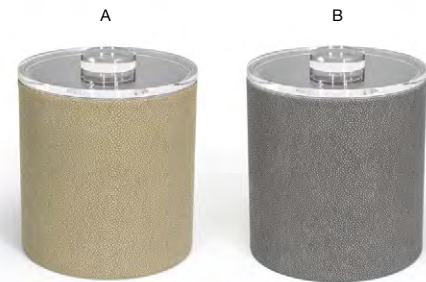

A 3.5 qt Round Belize Ice Bucket - Dune with Acrylic Lid pack 4 RIB018BEL21
7.5 dia x 8.75 in | 19.2 dia x 22 cm, 3.3 L

B 3.5 qt Round Belize Ice Bucket - Smoke with Acrylic Lid pack 4 RIB018GYL21
7.5 dia x 8.75 in | 19.2 dia x 22 cm, 3.3 L