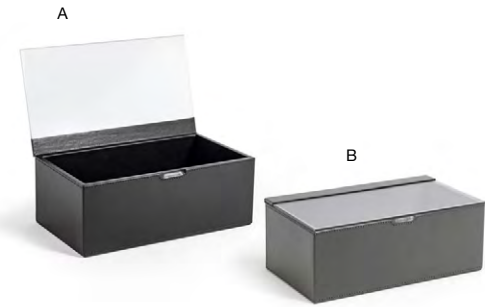

- **A 9.5" x 5.25" Clear Top London Box - Black** pack 2 **RAH011BKL20**
  9.5 x 5.25 x 3.5 in | 24 x 13.5 x 9.2 cm
- **B 9.5" x 5.25" Clear Top London Box - Smoke** pack 2 **RAH011GYL20**
  9.5 x 5.25 x 3.5 in | 24 x 13.5 x 9.2 cm