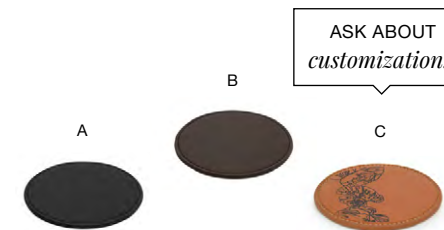

A 4" Round London Coaster - Black pack 48 **XCO006BKL26**
4 dia in | 10.3 dia cm

B 4" Round London Coaster - Brown pack 48 **XCO006BRL26**
4 dia in | 10.3 dia cm

C 4" Round London Coaster - Saddle pack 48 **XCO006TAL26**
4 dia in | 10.3 dia cm