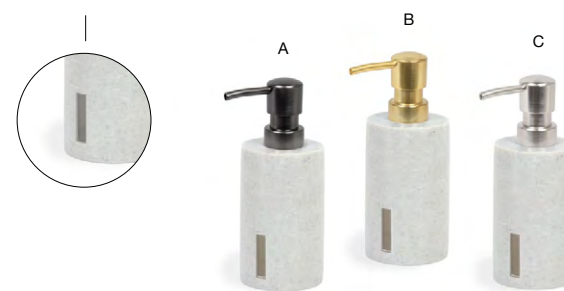

- **A 10 oz Miami Pump - Cement Grey with Matte Black Top** pack 6 **RSP037GYR12** **NEW**
  2.75 dia x 6.75 in | 7 dia x 17 cm, 296 ml
- **B 10 oz Miami Pump - Cement Grey with Matte Brass Top** pack 6 **RSP038GYR12** **NEW**
  2.75 dia x 6.75 in | 7 dia x 17 cm, 296 ml
- **C 10 oz Miami Pump - Cement Grey with Brushed Top** pack 6 **RSP039GYR12** **NEW**
  2.75 dia x 6.75 in | 7 dia x 17 cm, 296 ml