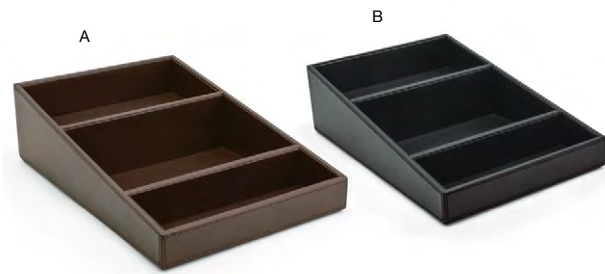

- A** 15.5" x 11.75" London Flat Tray - Black pack 4 RRT025BKL21  
15.5 x 11.75 x 2 in | 39.5 x 30 x 5.2 cm
- B** 15.5" x 11.75" London Flat Tray - Smoke pack 4 RRT025GYL21  
15.5 x 11.75 x 2 in | 39.5 x 30 x 5.2 cm
- C** 15.5" x 11.75" London Flat Tray - Brown pack 4 RRT025BRL21  
15.5 x 11.75 x 2 in | 39.5 x 30 x 5.2 cm

SIX SUGGESTED LAYOUTS FOR POPULAR COFFEE MAKERS

**24" x 19" London Blotter with Pockets - Saddle**  
24 x 19 x .5 in | 61 x 48 x 1 cm  
pack 4  
RBL007TAL21

- A** 24" x 19" London Blotter - Smoke pack 4 RBL002GYL21 **NEW**  
24 x 19 x .5 in | 61 x 48 x 1 cm
- B** 24" x 19" London Blotter - Brown pack 4 RBL002BRL21  
24 x 19 x .5 in | 61 x 48 x 1 cm
- C** 24" x 19" London Blotter - Black pack 4 RBL002BKL21  
24 x 19 x .5 in | 61 x 48 x 1 cm

- A** 18" x 12" London Blotter - Brown pack 6 RBL001BRL22  
18 x 12 x .25 in | 45.6 x 30.5 x .8 cm
- B** 18" x 12" London Blotter - Black pack 6 RBL001BKL22  
18 x 12 x .25 in | 45.6 x 30.5 x .8 cm

MULTIPLE COMPARTMENTS, SIZED TO OPTIMIZE SPACE AND KEEP AMENITIES ORGANIZED