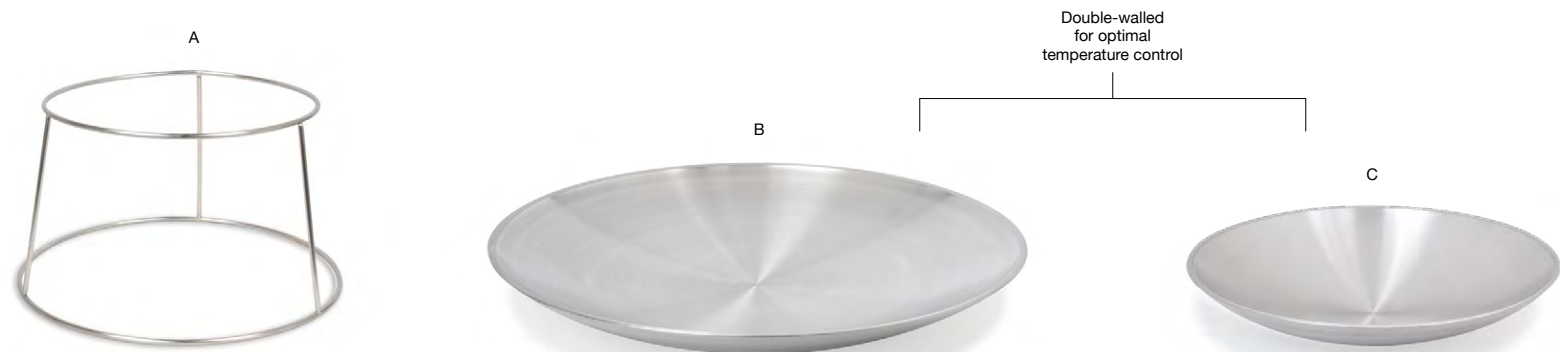

- **A** 7" Round Brushed Stainless Display Riser - Silver pack 4 **BRI015BSS21** **NEW**
  12.5 dia x 7 in | 31.5 dia x 17.5 cm
- **B** 19.5" Round Brushed Stainless Harmony™ Server - Silver pack 4 **BPT011BSS21** **NEW**
  19.5 dia x 2.75 in | 49.8 dia x 7 cm
- **C** 14" Round Brushed Stainless Harmony™ Server - Silver pack 4 **BPT010BSS21** **NEW**
  14 dia x 2.25 in | 35.8 dia x 6 cm

CREATE THE BELOW COMBINATIONS USING THE DISPLAY RISER

7" Round Brushed Stainless Display Riser - Silver BRI015BSS21	(2) 14" Round Brushed Stainless Harmony™ Server - Silver BPT010BSS21	(2) 19.5" Round Brushed Stainless Harmony™ Server - Silver BPT011BSS21	13" Round Harmony™ Platter DOS026WHP21	11.25" Round Harmony™ Bowl - 150 oz BBO036WHP20
12.25" Round Brushed Stainless Soho Plate - Silver DOS034BSS21	14" Round Brushed Stainless Tray - Silver RRT011BSS21	14" Round ROOT® Board - Carbon SPT062DWW20	12" Round Reversible Crushed Bamboo Board SPT054MUB21