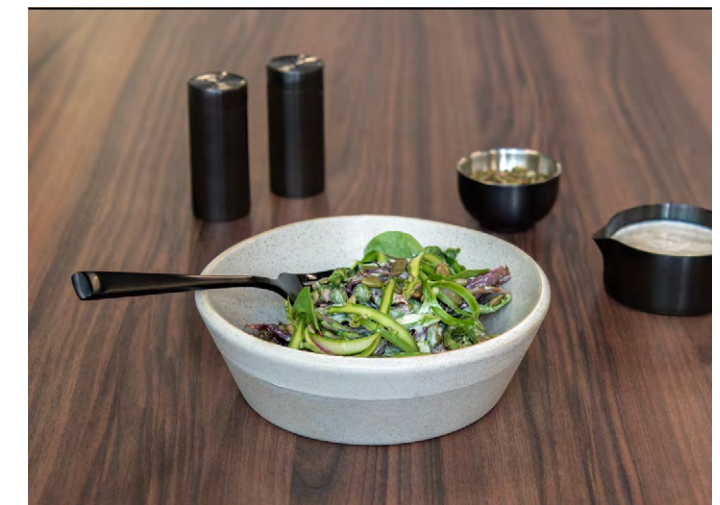

NEW collection

MEZZE™ sesame

Mezze™ Sesame provides a versatile foundation for all cuisines. Each plate features a flexible neutral base, adorned with subtle speckling in its beautiful reactive glaze.

HIGH-TEMPERATURE COLORED PORCELAIN | LIFETIME PLUS WARRANTY | ARTISANAL DESIGN

More Colors Available
Pages 108-111

PC PLATE COVER AVAILABLE

NEW collection

- **A 11" Round Mezze™ Plate - Sesame** pack 4 **DDP098BEP21** **PC**
  11 dia x .5 in | 28.2 dia x 1.5 cm
- **B 9" Round Mezze™ Plate - Sesame** pack 6 **DSP048BEP22**
  9 dia x .5 in | 23.1 dia x 1.5 cm
- **C 7.5" Round Mezze™ Plate - Sesame** pack 12 **DAP093BEP23**
  7.5 dia x .5 in | 19.3 dia x 1.5 cm
- **D 6" Round Mezze™ Plate - Sesame** pack 12 **DBB042BEP23**
  6 dia x .5 in | 15.5 dia x 1.3 cm

- **9.25" Round Mezze™ Bowl - 36 oz - Sesame**
  9.25 dia x 1.5 in
  23.5 dia x 4 cm, 1.1 L
  pack 4
  DBO199BEP21
  PC

- **A 8.75" Round Mezze™ Bowl - 48 oz - Sesame** pack 4 **DBO198BEP21**
  8.75 dia x 2.25 in | 22.2 dia x 5.7 cm, 1.4 L
- **B 7" Round Mezze™ Bowl - 26 oz - Sesame** pack 6 **DBO197BEP22**
  7 dia x 2.25 in | 17.5 dia x 5.8 cm, 770 ml
- **C 5.5" Round Mezze™ Bowl - 16 oz - Sesame** pack 12 **DBO196BEP23**
  5.5 dia x 2.25 in | 14.2 dia x 5.4 cm, 475 ml

- **A 3 oz Round Mezze™ Ramekin - Sesame** pack 12 **DSD080BEP23**
  3.25 dia x 1.5 in | 8 dia x 3.9 cm, 90 ml
- **B 2 oz Round Mezze™ Ramekin - Sesame** pack 12 **DSD079BEP23**
  2.75 dia x 1.5 in | 7 dia x 3.5 cm, 60 ml

- **A 12 oz Mezze™ Cup - Sesame** pack 12 **DMU029BEP23**
  5 x 4 x 3.25 in | 12.8 x 10 x 8.1 cm, 360 ml
- **B 6" Round Mezze™ Saucer - Sesame** pack 12 **DMU030BEP23**
  6 dia x .5 in | 15.5 dia x 1.3 cm
- **C 3 oz Mezze™ Cup - Sesame** pack 12 **DCS076BEP23**
  3.5 x 2.5 x 2 in | 8.6 x 6.5 x 5.2 cm, 90 ml
- **D 4.5" Round Mezze™ Saucer - Sesame** pack 12 **DCS077BEP23**
  4.5 dia x .5 in | 11.2 dia x 1.2 cm