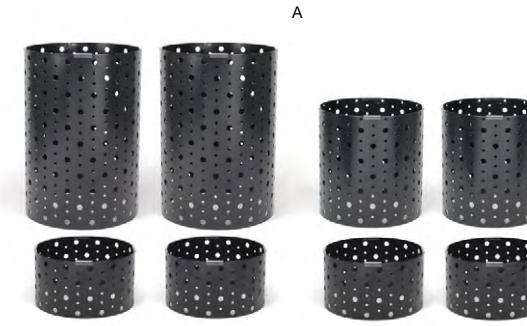

1. **A+B Buffet Essentials - Dots - Smoke Glass on Matte Black** **BST024MUM28**
   Dots Risers - Set of 4 - Matte Black pack 2
   14" Round Tempered Glass Board - Smoke pack 4
   36" x 14" Tempered Glass Board - Smoke pack 2
2. **A+C Buffet Essentials - Dots - Clear Glass on Matte Black** **BST025MUM28**
   Dots Risers - Set of 4 - Matte Black pack 2
   14" Round Tempered Glass Board - Clear pack 4
   36" x 14" Tempered Glass Board - Clear pack 2

BOARD OPTIONS

1. **A+D Buffet Essentials - Dots - Black Bamboo on Matte Black** **BST026MUM28**
   Dots Risers - Set of 4 - Matte Black pack 2
   14" Round Bamboo Board - Black pack 4
   36" x 14" Bamboo Board - Black pack 2