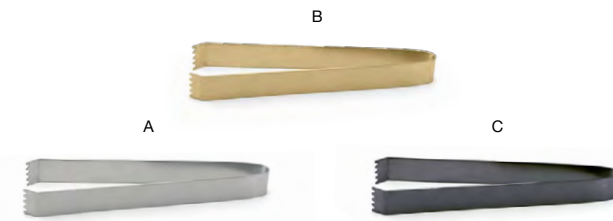

UNIVERSAL UTENSILS - STAINLESS STEEL

A 7" Brushed Stainless Tongs - Silver	pack 12	BUT021BSS23
7 in | 18 cm		
B 7" Brushed Stainless Tongs - Matte Brass	pack 12	BUT021GOS23
7 in | 18 cm		
C 7" Brushed Stainless Tongs - Matte Black	pack 12	BUT031BKS23
7 in | 18 cm