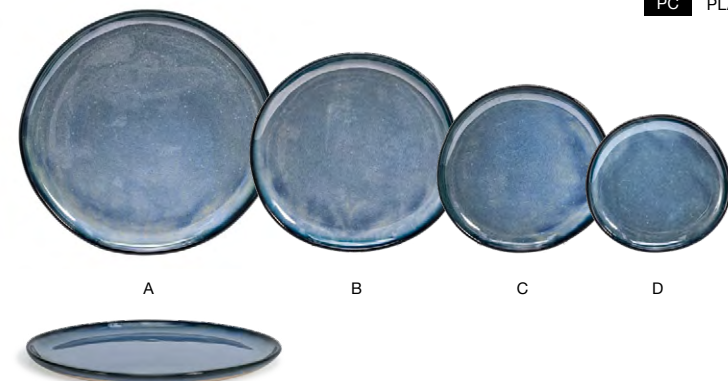

- **A 11" Round Artefact® Plate - Indigo** pack 4 **DDP068BLP21** **PC**
  11 dia x .75 in | 28 dia x 1.9 cm
- **B 9" Round Artefact® Plate - Indigo** pack 6 **DDP069BLP22**
  9 dia x .75 in | 23 dia x 1.8 cm
- **C 7.5" Round Artefact® Plate - Indigo** pack 12 **DSP036BLP23**
  7.5 dia x .75 in | 19 dia x 1.8 cm
- **D 6" Round Artefact® Plate - Indigo** pack 12 **DAP082BLP23**
  6 dia x .5 in | 15 dia x 1.4 cm