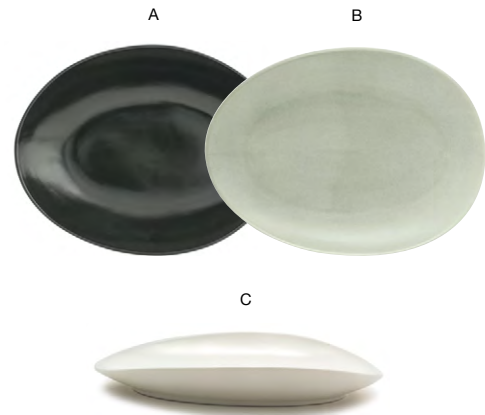

BUFFET ESSENTIAL ELEMENTS - SERVING PLATTERS & BOWLS

- **A 14.5" Oval Tides® Platter - Mussel** pack 2 **SPT055BKP20**
  14.5 x 11 x 2.25 in | 37 x 27.8 x 5.4 cm
- **B 14.5" Oval Tides® Platter - Pumice** pack 2 **SPT055GYP20**
  14.5 x 11 x 2.25 in | 37 x 27.8 x 5.4 cm
- **C 14.5" Oval Tides® Platter - Scallop** pack 2 **SPT055BEP20**
  14.5 x 11 x 2.25 in | 37 x 27.8 x 5.4 cm