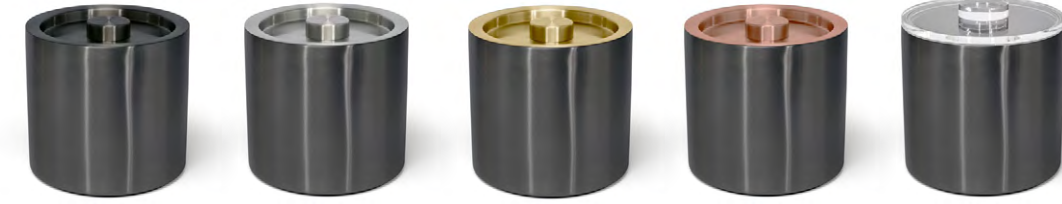

3 qt Round Brushed Stainless Ice Bucket - Matte Black
7.5 dia x 7.25 in
19 dia x 18.3 cm, 2.8 L
pack 4
RIB024BKS21

3 qt Round Brushed Stainless Ice Bucket - Matte Black with Silver Lid
7.5 dia x 7.25 in
19 dia x 18.3 cm, 2.8 L
pack 4
RIB031BKS21

3 qt Round Brushed Stainless Ice Bucket - Matte Black with Matte Brass Lid
7.5 dia x 7.25 in
19 dia x 18.3 cm, 2.8 L
pack 4
RIB032BKS21

3 qt Round Brushed Stainless Ice Bucket - Matte Black With Rose Gold Lid
7.5 dia x 7.25 in
19 dia x 18.3 cm, 2.8 L
pack 4
RIB075BKS21

3 qt Round Brushed Stainless Ice Bucket - Matte Black with Acrylic Lid
7.5 dia x 7.75 in
19 dia x 20 cm, 2.8 L
pack 4
RIB030BKS21