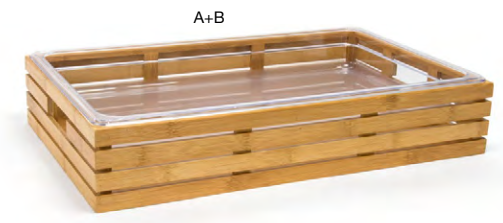

B Full Size Bamboo Basket - Deep pack 2 **BHO052CLT20**
20.75 x 13 x 5.75 in, 18.75 qt | 52.8 x 32.8 x 14.6 cm, 17.7 L

A+B Full Size Bamboo Basket/Pan Set - Shallow pack 2 **BHO068BBB20**
20.75 x 13 x 3.75 in, 3.75 qt | 52.8 x 32.8 x 9.5 cm, 3.6 L