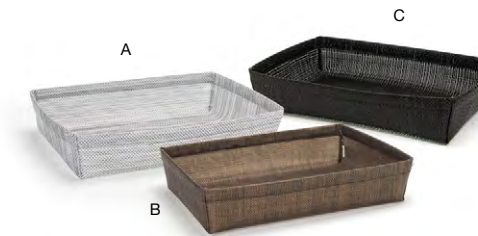

A 12.25" x 10" Metroweave® Basket - Shallow - Mesh Grey pack 4 BHO129GYV21
12.25 x 10 x 2.5 in | 30.8 x 25.2 x 6.2 cm
B 12.25" x 10" Metroweave® Basket - Shallow - Mesh Copper pack 4 BHO129COV21
12.25 x 10 x 2.5 in | 30.8 x 25.2 x 6.2 cm
C 12.25" x 10" Metroweave® Basket - Shallow - Random Weave Black pack 4 BHO129BKV21
12.25 x 10 x 2.5 in | 30.8 x 25.2 x 6.2 cm