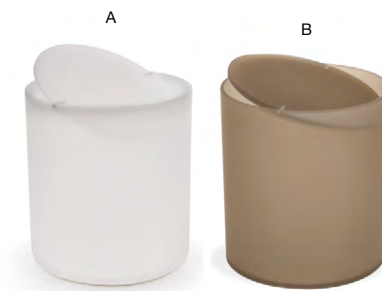

1. **A 6.5 qt Nassau Cylinder - Ice with Lid** pack 2 **RWA019FRT10** **NEW**
     8 dia x 9.25 in | 20.5 dia x 23.3 cm, 6.2 L
   - **B 6.5 qt Nassau Cylinder - Nutmeg with Lid** pack 2 **RWA019BRT10** **NEW**
     8 dia x 9.25 in | 20.5 dia x 23.3 cm, 6.2 L
2. **Fits:**
   8" PP Cylinder Half Liner - White
   RWL019WHT23

More Waste Bin Liners on page 174