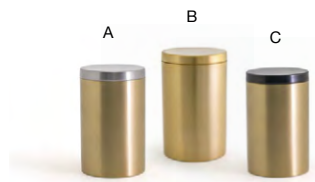

- **A Round Brushed Stainless Jar with Lid - Matte Brass with Silver Lid** pack 12 **RJR029GOS23**
  2.5 dia x 4.25 in | 6.5 dia x 10.6 cm
- **B Round Brushed Stainless Jar with Lid - Matte Brass** pack 12 **RJR024GOS23**
  2.5 dia x 4.25 in | 6.5 dia x 10.6 cm
- **C Round Brushed Stainless Jar with Lid - Matte Brass with Matte Black Lid** pack 12 **RJR028GOS23**
  2.5 dia x 4.25 in | 6.5 dia x 10.6 cm