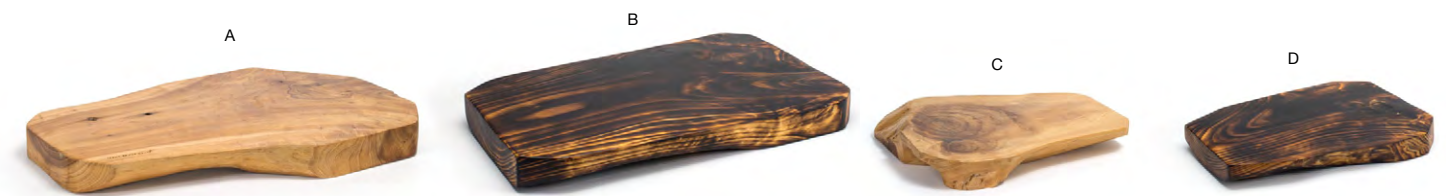

1. **A** 16" x 10" ROOT® Board - Natural pack 2 SPT046NAW20
   16 x 10 x 1.5 in | 40.5 x 25.5 x 3.7 cm
2. **B** 16" x 10" ROOT® Board - Carbon pack 2 SPT046DWW20
   16 x 10 x 1.5 in | 40.5 x 25.5 x 3.7 cm
3. **C** 12" x 9" ROOT® Board - Natural pack 2 SPT047NAW20
   12 x 9 x 1.5 in | 30.5 x 23 x 3.8 cm
4. **D** 12" x 9" ROOT® Board - Carbon pack 2 SPT047DWW20
   12 x 9 x 1.5 in | 30.5 x 23 x 3.8 cm

ROOT®

carbon & natural

Explore the eco-friendly, durable, and truly unique ROOT® collection. Crafted from fallen trees, each lightweight piece showcases its own distinct shape, texture, and grain, offering sustainable style for unforgettable presentations.

SUSTAINABLE | LIGHTWEIGHT & DURABLE | ORGANIC SHAPES