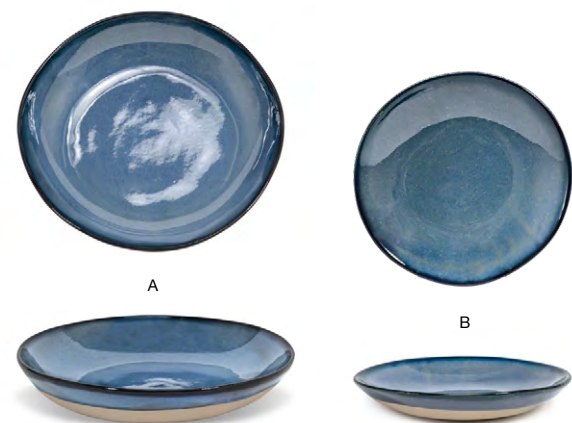

- **A 11.25" Round Artefact® Low Bowl - 58 oz - Indigo** pack 4 **DBO194BLP21** **PC**
  11.25 dia x 2.25 in | 28.6 dia x 5.4 cm, 1.7 L
- **B 9.25" Round Artefact® Low Bowl - 24 oz - Indigo** pack 12 **DBO162BLP23** **PC**
  9.25 dia x 1.5 in | 23.8 dia x 4 cm, 710 ml