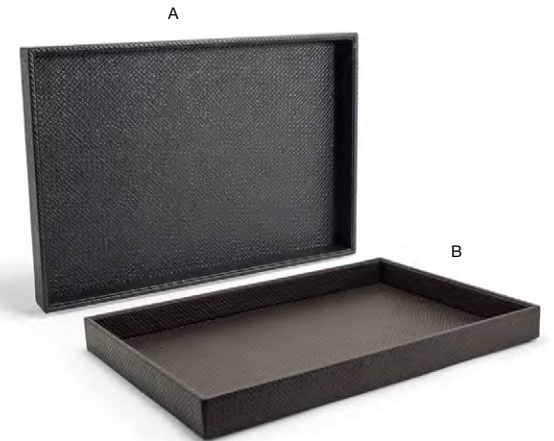

A 19" x 13" Java Tray - Black pack 2 **RRT019BKL20**
19 x 13 x 1.75 in | 48.5 x 33 x 4.5 cm

B 19" x 13" Java Tray - Brown pack 2 **RRT019BRL20**
19 x 13 x 1.75 in | 48.5 x 33 x 4.5 cm