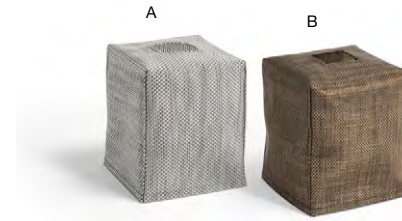

## 3 COLLECTION SWATCHES

METROWEAVE®  
mesh copper  
page 116

METROWEAVE®  
mesh grey  
page 116

METROWEAVE®  
random  
weave black  
page 116

WOVEN VINYL

- A Metroweave® Tissue Cover - Mesh Grey** pack 4 **RTB033GYV21**  
5 sq x 5.5 in | 12.4 sq x 14.2 cm
  - B Metroweave® Tissue Cover - Mesh Copper** pack 4 **RTB033COV21**  
5 sq x 5.5 in | 12.4 sq x 14.2 cm
- See our Tissue Box Riser on page 138

- A Metroweave® Rectangle Tissue Cover - Mesh Grey** pack 4 **RTB034GYV21**  
9.75 x 5.25 x 2.5 in | 25 x 13.5 x 6.2 cm
- B Metroweave® Rectangle Tissue Cover - Mesh Copper** pack 4 **RTB034COV21**  
9.75 x 5.25 x 2.5 in | 25 x 13.5 x 6.2 cm