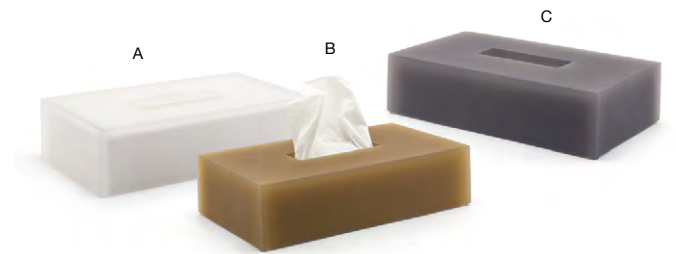

- **A Nassau Rectangle Tissue Cover - Ice** pack 4 **RTB020FRR21**
  10.25 x 5.75 x 2.5 in | 25.9 x 14.3 x 6.3 cm
- **B Nassau Rectangle Tissue Cover - Nutmeg** pack 4 **RTB020BRR21**
  10.25 x 5.75 x 2.5 in | 25.9 x 14.3 x 6.3 cm
- **C Nassau Rectangle Tissue Cover - Smoke** pack 4 **RTB020GYR21**
  10.25 x 5.75 x 2.5 in | 25.9 x 14.3 x 6.3 cm