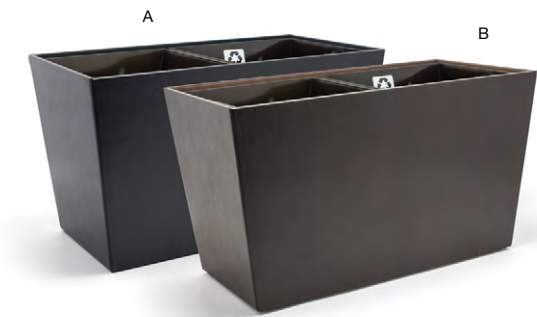

1. **A 30 qt London Large Recycle Bin - Black** pack 4 **RWA017BKL20**
     19.75 x 10.25 x 11 in | 50.3 x 26 x 28 cm, 28.4 L
   - **B 30 qt London Large Recycle Bin - Brown** pack 4 **RWA017BRL20**
     19.75 x 10.25 x 11 in | 50.3 x 26 x 28 cm, 28.4 L
2. **Shown with:**
   10" PP Flare Liner - Brown
   RWL003EST23 plain
   RWL003ERT23 recycle decal