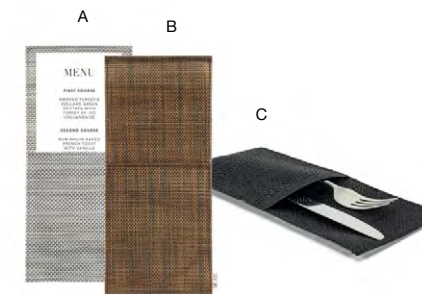

- **A** 10" x 4.5" Metroweave® Pocket - Mesh Grey pack 12 **FHO001GYV23**
  10 x 4.5 in | 25.3 x 11.5 cm
- **B** 10" x 4.5" Metroweave® Pocket - Mesh Copper pack 12 **FHO001COV23**
  10 x 4.5 in | 25.3 x 11.5 cm
- **C** 10" x 4.5" Metroweave® Pocket - Random Weave Black pack 12 **FHO001BKV23**
  10 x 4.5 in | 25.3 x 11.5 cm