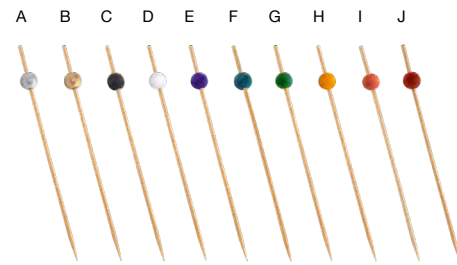

- **A 4.5" Ball Pick - Silver - Bag of 100** 4.5 in | 11.5 cm pack 6 **AST014SIB82**
- **B 4.5" Ball Pick - Gold - Bag of 100** 4.5 in | 11.5 cm pack 6 **AST014GOB82**
- **C 4.5" Ball Pick - Black - Bag of 100** 4.5 in | 11.5 cm pack 6 **AST014BKB82**
- **D 4.5" Ball Pick - White - Bag of 100** 4.5 in | 11.5 cm pack 12 **AST014WHB83**
- **E 4.5" Ball Pick - Purple - Bag of 100** 4.5 in | 11.5 cm pack 12 **AST014PUB83**
- **F 4.5" Ball Pick - Blue - Bag of 100** 4.5 in | 11.5 cm pack 12 **AST014BLB83**
- **G 4.5" Ball Pick - Green - Bag of 100** 4.5 in | 11.5 cm pack 12 **AST014GRB83**
- **H 4.5" Ball Pick - Yellow - Bag of 100** 4.5 in | 11.5 cm pack 12 **AST014YEB83**
- **I 4.5" Ball Pick - Orange - Bag of 100** 4.5 in | 11.5 cm pack 12 **AST014ORB83**
- **J 4.5" Ball Pick - Red - Bag of 100** 4.5 in | 11.5 cm pack 12 **AST014RDB83**
- **6" Ball Pick - Assorted - Bag of 100** 6 in | 15 cm pack 12 **AST013MUB83**

- **A 5" Paddle Bamboo Pick - Natural - Bag of 100** 5 in | 12.7 cm pack 12 **AST004NAB93**
- **B 5" Allergy Paddle Marker - Natural - Bag of 100** 5 in | 12.7 cm pack 12 **AST022NAB83**
- **C 3.5" Paddle Bamboo Pick - Natural - Bag of 100** 3.5 in | 9 cm pack 12 **AST021NAB83**

- **A 3.5" Rare Paddle Marker - Natural - Bag of 100** 3.5 in | 9 cm pack 6 **AST005NAB82**
- **B 3.5" Medium Rare Paddle Marker - Natural - Bag of 100** 3.5 in | 9 cm pack 6 **AST006NAB82**
- **C 3.5" Medium Paddle Marker - Natural - Bag of 100** 3.5 in | 9 cm pack 6 **AST007NAB82**
- **D 3.5" Medium Well Paddle Marker - Natural - Bag of 100** 3.5 in | 9 cm pack 6 **AST008NAB82**
- **E 3.5" Well Paddle Marker - Natural - Bag of 100** 3.5 in | 9 cm pack 6 **AST009NAB82**