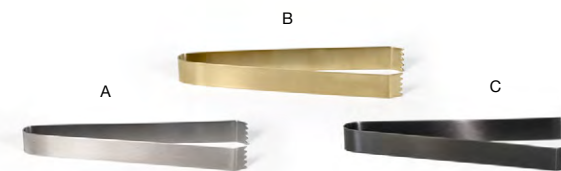

- **A 7" Brushed Stainless Tongs - Silver** pack 12 **BUT021BSS23**
  7 in | 18 cm
- **B 7" Brushed Stainless Tongs - Matte Brass** pack 12 **BUT021GOS23**
  7 in | 18 cm
- **C 7" Brushed Stainless Tongs - Matte Black** pack 12 **BUT031BKS23**
  7 in | 18 cm

More tong options on page 149