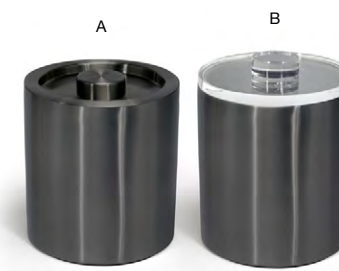

- **A 2 qt Round Brushed Stainless Ice Bucket - Matte Black** pack 4 **RIB044BKS21**
  5.75 dia x 6.5 in | 14.5 dia x 16.2 cm, 1.9 L
- **B 2 qt Round Brushed Stainless Ice Bucket - Matte Black with Acrylic Lid** pack 4 **RIB073BKS21**
  5.75 dia x 7 in | 14.5 dia x 17.9 cm, 1.9 L

- **A Brushed Stainless Ice Bucket Scoop/Tong Holder - Silver** pack 12 **RTH002BSS83**
  1.25 x 1 x .5 in | 3 x 2.6 x 1.1 cm
- **B Brushed Stainless Ice Bucket Scoop/Tong Holder - Matte Brass** pack 12 **RTH002GOS83**
  1.25 x 1 x .5 in | 3 x 2.6 x 1.1 cm