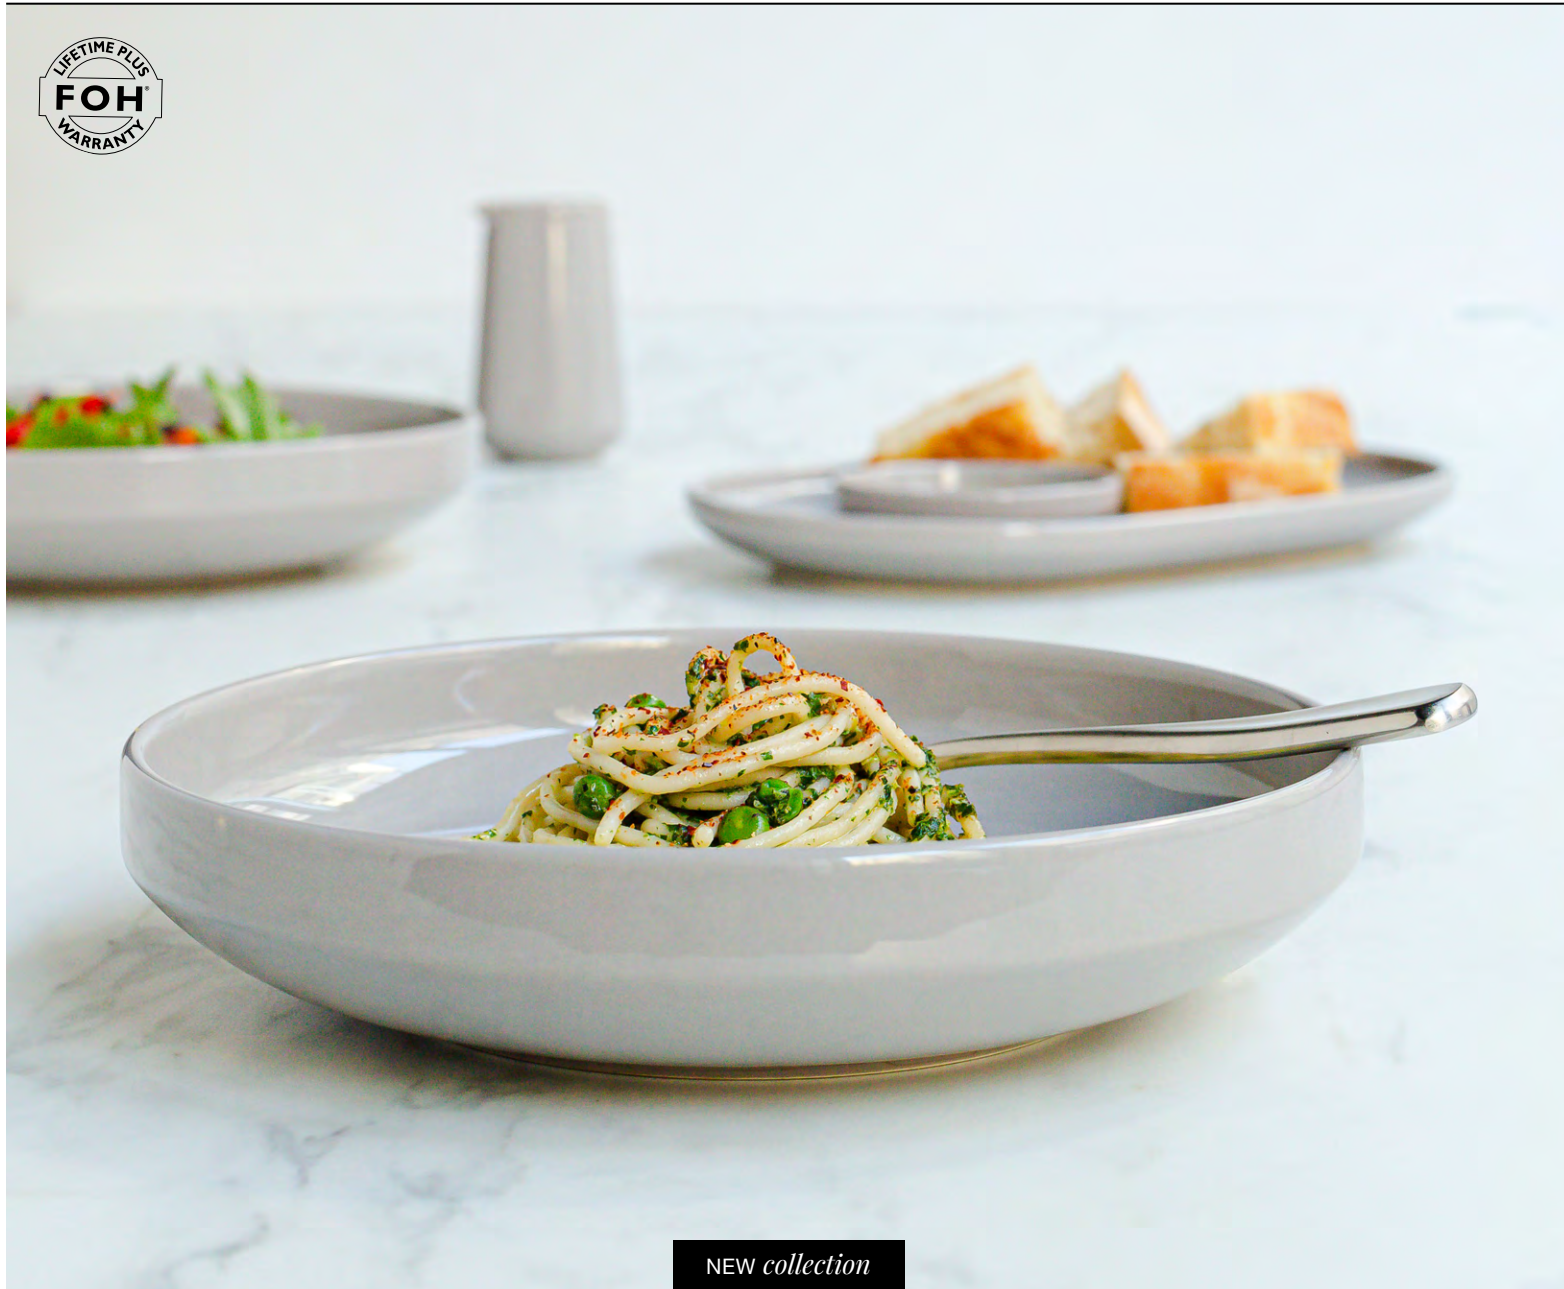

NEW collection

BEVEL™ stone

Bevel™ Stone pairs style and function with modern, beveled walls and a neutral shade for a warm and versatile tabletop presentation.

FLAT PLATING SURFACE | LIFETIME PLUS WARRANTY | BEVELED EDGES

Superwhite Available
Pages 20-21

Additional Color Available
Pages 88-89

PC PLATE COVER AVAILABLE

NEW collection