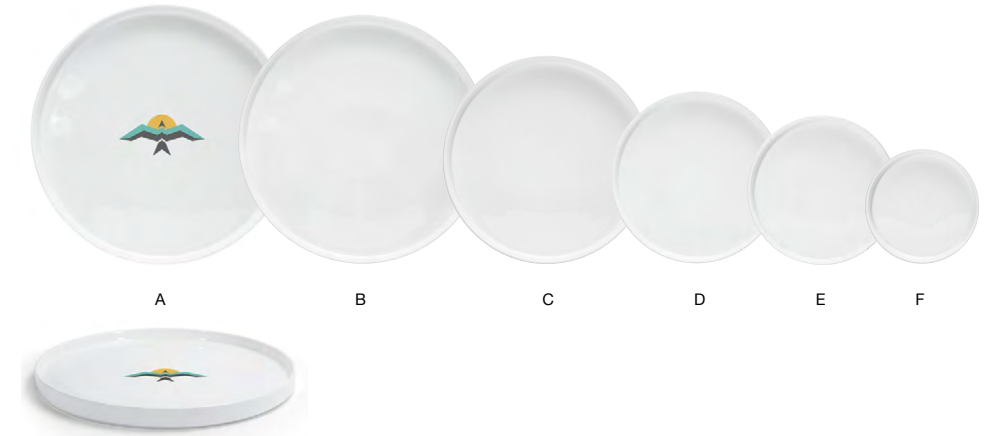

<b>A 11.5" Round Soho Plate</b> 11.5 dia x 1 in   29 dia x 2.4 cm pack 4 DOS036WHP21	<b>B 10.75" Round Soho Plate</b> 10.75 dia x 1 in   27.6 dia x 2.4 cm pack 4 DDP077WHP21	<b>C 9" Round Soho Plate</b> 9 dia x .75 in   22.6 dia x 2.2 cm pack 6 DDP076WHP22	<b>D 7.5" Round Soho Plate</b> 7.5 dia x .75 in   19 dia x 2 cm pack 12 DSP040WHP23	<b>E 6.5" Round Soho Plate</b> 6.5 dia x .75 in   16.5 dia x 2 cm pack 12 DAP085WHP23	<b>F 5" Round Soho Plate</b> 5 dia x .75 in   12.7 dia x 1.9 cm pack 12 DAP084WHP23
---	---	---	--	--	--