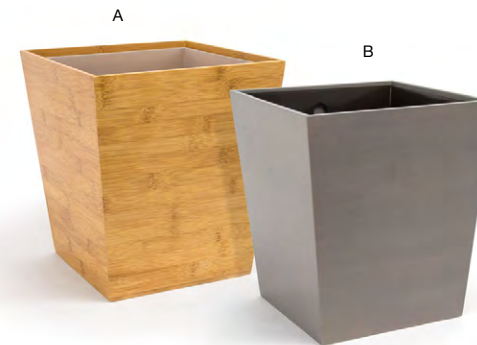

A 14 qt Bali Flare - Natural pack 4 **RWA003BBB21**
10 sq x 11.25 in | 25.5 sq x 28.5 cm, 13.3 L

B 14 qt Bali Flare - Smoke pack 4 **RWA003GYB21**
10 sq x 11.25 in | 25.5 sq x 28.5 cm, 13.3 L

Shown with:
10" PP Flare Liner
RWL003EST23 plain
RWL003ERT23 recycle decal

More Waste Bin Liners on page 169