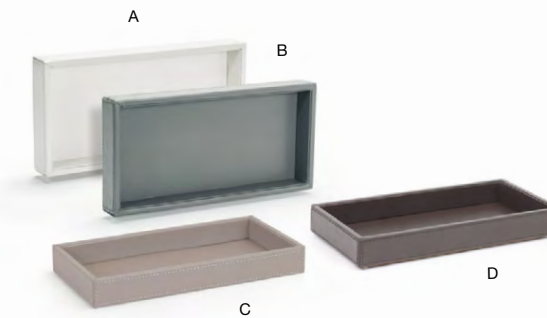

- **A 10.25" x 5" London Amenity Tray - White** pack 6 **RTR033WHL12**
  10.25 x 5 x 1.25 in | 26.1 x 12.9 x 3.3 cm
- **B 10.25" x 5" London Amenity Tray - Smoke** pack 6 **RTR033GYL12**
  10.25 x 5 x 1.25 in | 26.1 x 12.9 x 3.3 cm
- **C 10.25" x 5" London Amenity Tray - Stone** pack 6 **RTR033BEL12**
  10.25 x 5 x 1.25 in | 26.1 x 12.9 x 3.3 cm
- **D 10.25" x 5" London Amenity Tray - Brown** pack 6 **RTR033BRL12**
  10.25 x 5 x 1.25 in | 26.1 x 12.9 x 3.3 cm