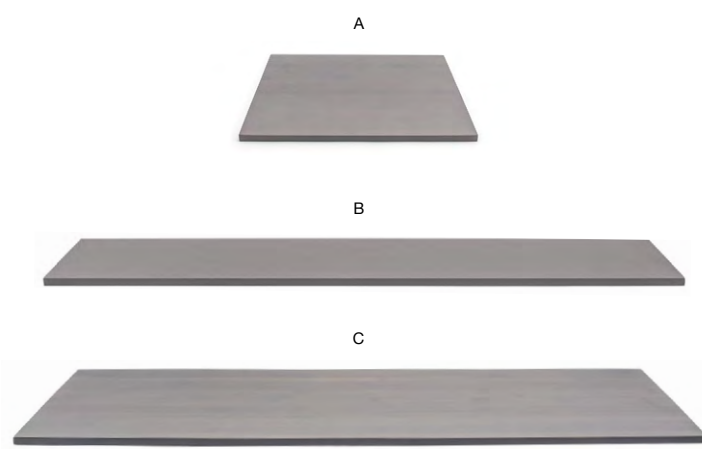

- **A 14" Square Bamboo Board - Smoke** pack 2 **BHO057GYB20**
  14 sq x .5 in | 35.6 sq x 1.2 cm
- **B 36" x 8" Bamboo Board - Smoke** pack 2 **BHO055GYB20**
  36 x 8 x .5 in | 91.5 x 20.3 x 1.2 cm
- **C 36" x 14" Bamboo Board - Smoke** pack 2 **BHO056GYB20**
  36 x 14 x .5 in | 91.5 x 35.6 x 1.2 cm