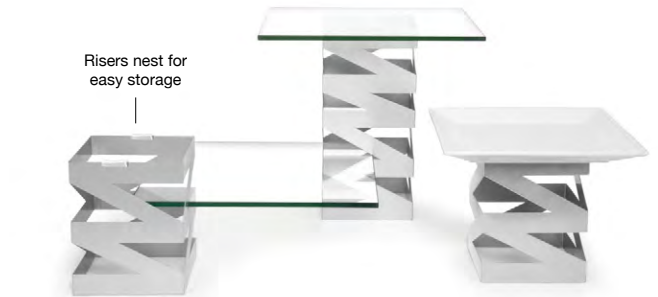

Zig Zag Risers - Set of 3 - Silver
(1) 6.5 sq x 12.75 in | (1) 16.3 sq x 32.5 cm
(2) 5.75 sq x 7.5 in | (2) 14.7 sq x 19 cm
pack 1
BRI006BCI28

Shown with:
14" Square Tempered Glass Board - Clear
BHO057CLG20
See on page 245

Shown with:
10" Square Kyoto™ Plate
DDP056WHP22
See on page 35