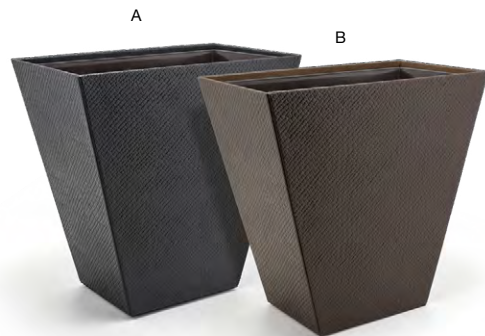

A 12.75 qt Java Slender Flare - Black pack 4 **RWA028BKL21**
13 x 7.5 x 12.5 in | 33 x 19.2 x 31.5 cm, 12.1 L

B 12.75 qt Java Slender Flare - Brown pack 4 **RWA028BRL21**
13 x 7.5 x 12.5 in | 33 x 19.2 x 31.5 cm, 12.1 L

Shown with:
PP Slender Flare Liner - Brown
RWL010EST23

More Waste Bin Liners on page 170