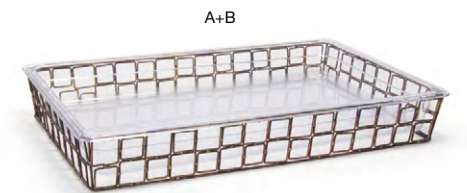

A Full Size Pan - Shallow pack 2 **BHO053CLT20**
20.75 x 13 x 2.5 in, 3.75 qt | 52.8 x 32.8 x 6.4 cm, 3.6 L
B Full Size Coppered Link Housing - Shallow pack 2 **BHO050GOI20**
19.75 x 12.25 x 2.75 in | 50.4 x 30.8 x 7.2 cm
A+B Full Size Coppered Link Housing/Pan Set - Shallow pack 2 **BHO060GOI20**
20.75 x 13 x 2.75 in, 3.75 qt | 52.8 x 32.8 x 7.2 cm, 3.6 L

COPPERED LINK

copper

Unleash limitless creativity with Coppered Link. Crafted from durable, fused iron in a warm geometric pattern, our Coppered Link collection offers versatile anchor pieces for every buffet setup.

LIGHTWEIGHT & DURABLE | MAXIMIZES SPACE | MULTIFUNCTIONAL