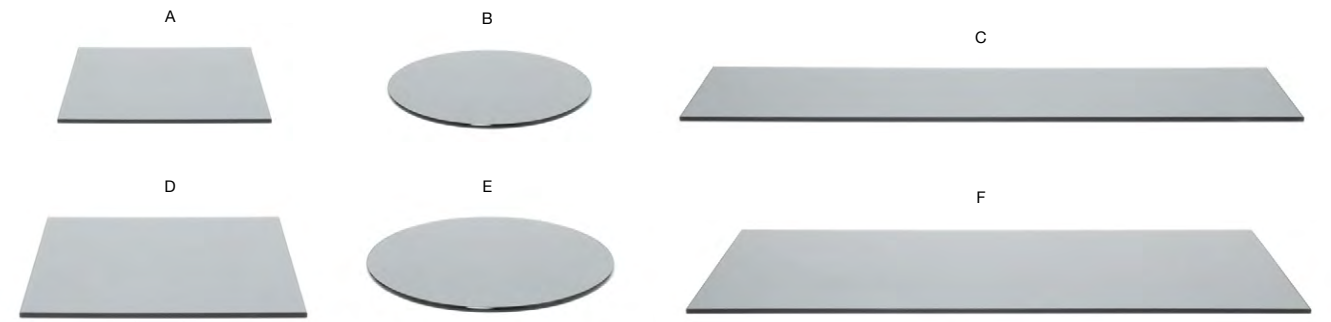

- **A 14" Square Tempered Glass Board - Smoke** pack 2 **BHO057SMG20**
  14 sq x .25 in | 35.6 sq x .8 cm
- **B 14" Round Tempered Glass Board - Smoke** pack 2 **BHO058SMG20**
  14 dia x .25 in | 35.6 dia x .8 cm
- **C 36" x 8" Tempered Glass Board - Smoke** pack 2 **BHO055SMG20**
  36 x 8 x .25 in | 91.5 x 20.3 x .8 cm
- **D 19" Square Tempered Glass Board - Smoke** pack 2 **BHO125SMG20**
  19 sq x .25 in | 48.2 sq x .8 cm
- **E 19" Round Tempered Glass Board - Smoke** pack 2 **BHO124SMG20**
  19 dia x .25 in | 48.2 dia x .8 cm
- **F 36" x 14" Tempered Glass Board - Smoke** pack 2 **BHO056SMG20**
  36 x 14 x .25 in | 91.5 x 35.6 x .8 cm

ASK ABOUT
customization!