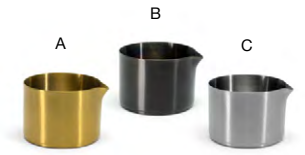

A 8 oz Round Brushed Stainless Soho Pourer - Matte Brass pack 12 **TCR015GOS23**
3 dia x 2.25 in | 7.9 dia x 5.7 cm, 237 ml
B 8 oz Round Brushed Stainless Soho Pourer - Matte Black pack 12 **TCR015BKS23**
3 dia x 2.25 in | 7.9 dia x 5.7 cm, 237 ml
C 8 oz Round Brushed Stainless Soho Pourer - Silver pack 12 **TCR015BSS23**
3 dia x 2.25 in | 7.9 dia x 5.7 cm, 237 ml