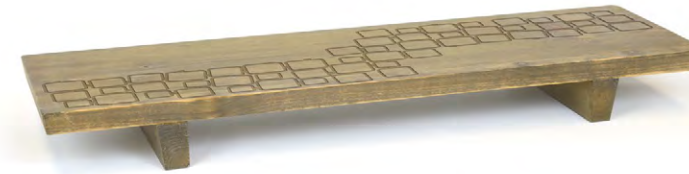

EASY-CARE | WATER-RESISTANT | LIGHTWEIGHT & DURABLE

ASK ABOUT  
*customization!*

**30" x 8" Asheville Board - Cider**  
30 x 8 x 3 in | 76.4 x 20.4 x 7.6 cm  
pack 2  
SPT073NAW20

**16" x 9" Asheville Board - Cider**  
16 x 9 x 3 in | 40.8 x 23.1 x 7.7 cm  
pack 6  
SPT069NAW22