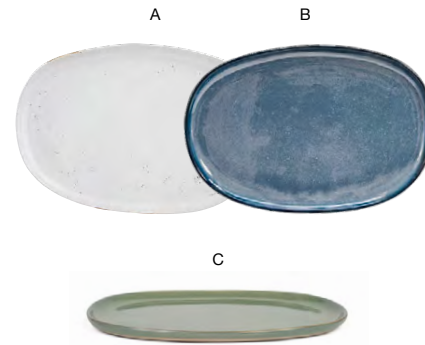

- **A 13" Oval Artefact® Platter - Ash** pack 4 **DOS033BEP21**
  13 x 9.25 x .75 in | 33 x 23.5 x 2 cm
- **B 13" Oval Artefact® Platter - Indigo** pack 4 **DOS033BLP21**
  13 x 9.25 x .75 in | 33 x 23.5 x 2 cm
- **C 13" Oval Artefact® Platter - Moss** pack 4 **DOS033GRP21**
  13 x 9.25 x .75 in | 33 x 23.5 x 2 cm