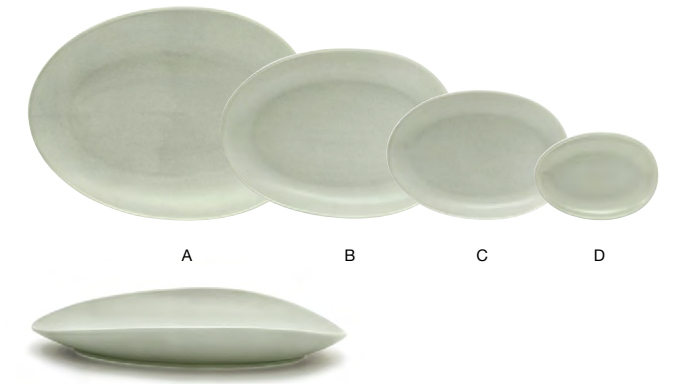

A 12" Oval Tides® Plate - Pumice pack 2 **DOS030GYP20**
12 x 8.75 x 2 in | 30.5 x 22.3 x 5.2 cm

B 10" Oval Tides® Plate - Pumice pack 4 **DDP063GYP21**
10 x 7.25 x 1.5 in | 25.5 x 18.3 x 4 cm

C 8" Oval Tides® Plate - Pumice pack 6 **DSP033GYP22**
8 x 5.75 x 1.25 in | 20.5 x 14.5 x 3.1 cm

D 5.5" Oval Tides® Plate - Pumice pack 12 **DAP077GYP23**
5.5 x 4 x 1 in | 14 x 10.3 x 2.5 cm