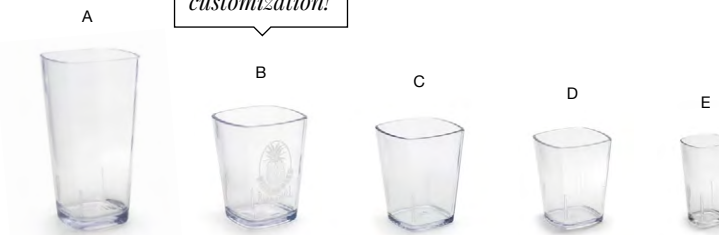

ASK ABOUT
customization!

Drinkwise® Mod®
has stacking lugs
for easy storage

A 23 oz Drinkwise® Mod® Highball pack 12 **AHB005CLT23**
h6.5 | t3.5 | b2.5 | m3.75 in
h16.4 | t8.6 | b6.4 | m9.7 cm, 680 ml

B 16 oz Drinkwise® Mod® Rocks pack 12 **ADO005CLT23**
h4.5 | t3.5 | b2.75 | m4 in
h11.3 | t8.9 | b6.8 | m10.2 cm, 473 ml

C 10 oz Drinkwise® Mod® Rocks pack 12 **ADO008CLT23**
h3.75 | t3 | b2.25 | m3 in
h9.7 | t7.8 | b5.9 | m7.8 cm, 296 ml

D 7 oz Drinkwise® Mod® Rocks pack 12 **ADO010CLT23**
h3.25 | t2.75 | b2 | m3 in
h8.4 | t6.9 | b5.3 | m7.9 cm, 207 ml

E 3 oz Drinkwise® Mod® Glass pack 12 **ASG001CLT23**
h3.25 | t1.75 | b1.25 | m2 in
h8.4 | t4.5 | b3.4 | m5.1 cm, 89 ml

DRINKWISE® HAMMERED