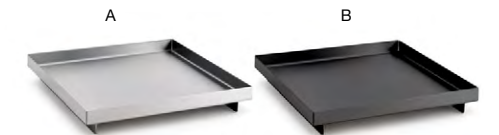

- **A 6" Square Brushed Stainless Amenity Tray - Silver** pack 6 **RTR015BSS12**
  6 sq x 1 in | 15.3 sq x 2.4 cm
- **B 6" Square Brushed Stainless Amenity Tray - Matte Black** pack 6 **RTR015BKS12**
  6 sq x 1 in | 15.3 sq x 2.4 cm