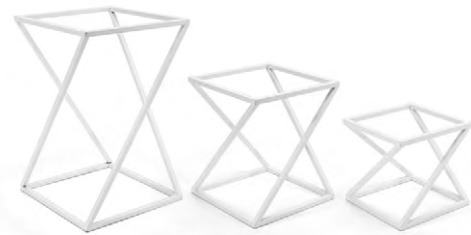

**Shown with:**  
**14" Square Bamboo Board - Smoke**  
**BHO057GYB20**  
 See on page 244

**Shown with:**  
**9" Round Harmony™ Plate**  
**DDP045WHP22**  
 See on page 65

**Twist Risers - Set of 3 - White**  
 (1) 7.75 sq x 11.75 in | (1) 19.5 sq x 30 cm  
 (1) 6.75 sq x 7.75 in | (1) 17.1 sq x 20 cm  
 (1) 5.75 sq x 5.5 in | (1) 14.6 sq x 14 cm  
 pack 1  
**BRI005WHI28**