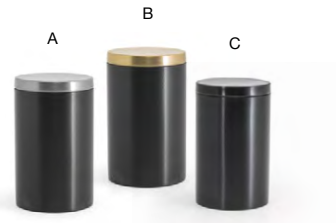

- **A Round Brushed Stainless Jar with Lid - Matte Black with Silver Lid** pack 12 **RJR029BKS23**
  2.5 dia x 4.25 in | 6.5 dia x 10.6 cm
- **B Round Brushed Stainless Jar with Lid - Matte Black with Matte Brass Lid** pack 12 **RJR030BKS23**
  2.5 dia x 4.25 in | 6.5 dia x 10.6 cm
- **C Round Brushed Stainless Jar with Lid - Matte Black with Matte Black Lid** pack 12 **RJR024BKS23**
  2.5 dia x 4.25 in | 6.5 dia x 10.6 cm