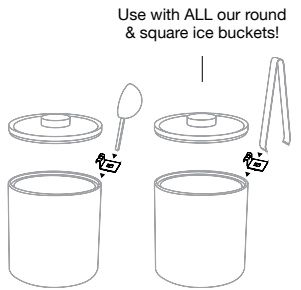

Use with ALL our round & square ice buckets!