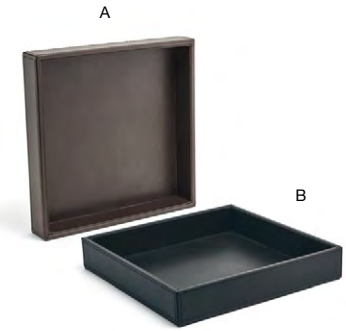

- **A 10" Square London Tray - Brown** pack 4 **RTR002BRL11**
- **B 10" Square London Tray - Black** pack 4 **RTR002BKL11**