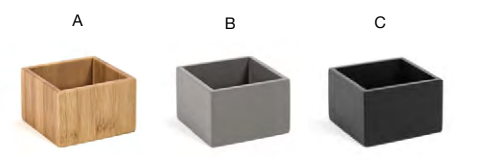

A 3.75" Square Half Bamboo Holder - Natural pack 12 **BHO138BBB23**
3.75 sq x 2.25 in | 9.5 sq x 5.7 cm

B 3.75" Square Half Bamboo Holder - Smoke pack 12 **BHO138GYB23**
3.75 sq x 2.25 in | 9.5 sq x 5.7 cm

C 3.75" Square Half Bamboo Holder - Black pack 12 **BHO138BKB23**
3.75 sq x 2.25 in | 9.5 sq x 5.7 cm

Fits:
11.75" x 4.25" Bamboo Tray
RTR006BBB12 natural
RTR006GYB12 smoke
RTR006BKB12 black