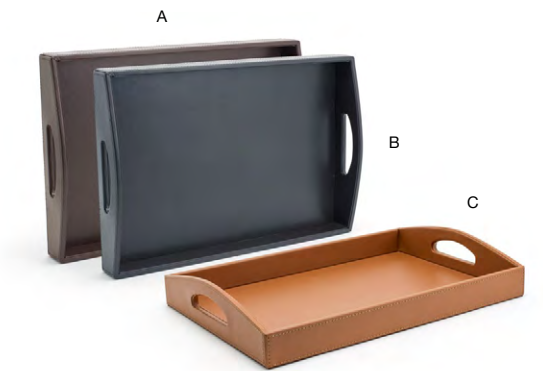

- **A 16" x 11" London Handled Tray - Brown** pack 4 **RRT014BRL21**
  16 x 11 x 2.75 in | 40.8 x 28 x 6.8 cm
- **B 16" x 11" London Handled Tray - Black** pack 4 **RRT014BKL21**
  16 x 11 x 2.75 in | 40.8 x 28 x 6.8 cm
- **C 16" x 11" London Handled Tray - Saddle** pack 4 **RRT014TAL21**
  16 x 11 x 2.75 in | 40.8 x 28 x 6.8 cm