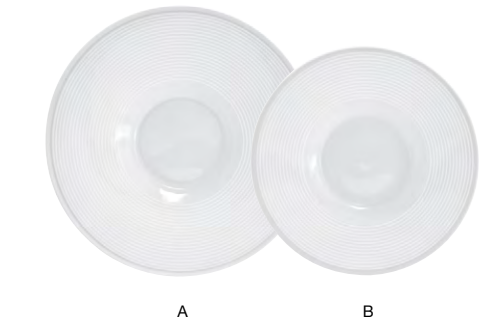

A 12" Round Spiral® Flare Bowl - 44 oz 12 dia x 2.25 in | 30.5 dia x 6 cm, 1.3 L	pack 6	DBO040WHP12
B 10" Round Spiral® Flare Bowl - 28 oz 10 dia x 2.25 in | 25.6 dia x 5.6 cm, 828 ml	pack 4	DBO130WHP21