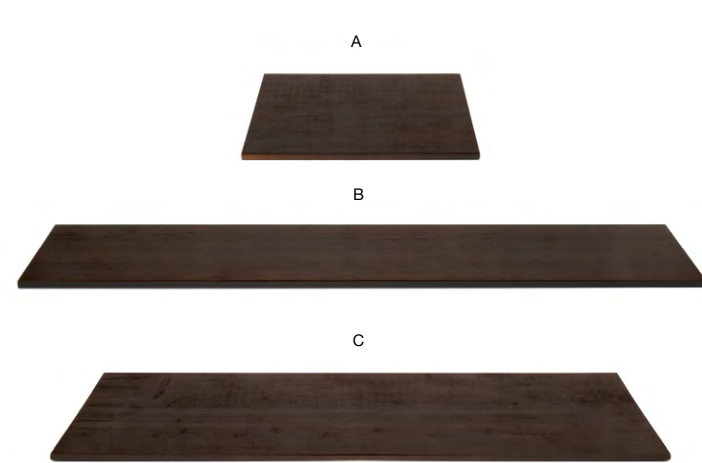

- **A 14" Square Bamboo Board - Mahogany** pack 2 **BHO057BRW20**
  14 sq x .5 in | 35.6 sq x 1.2 cm
- **B 36" x 8" Bamboo Board - Mahogany** pack 2 **BHO055BRW20**
  36 x 8 x .5 in | 91.5 x 20.3 x 1.2 cm
- **C 36" x 14" Bamboo Board - Mahogany** pack 2 **BHO056BRW20**
  36 x 14 x .5 in | 91.5 x 35.6 x 1.2 cm

- **36" x 8" Bamboo Cone Holder - Natural**
  36 x 8 x .5 in | 91.5 x 20.3 x 1.2 cm
  pack 2 **BHO076BBB20**
- **Shown with:**
  4 oz Glass Cone
  ASA013CLG23
  See on page 183