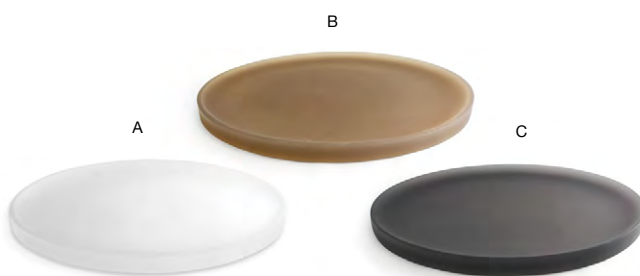

- **A 14" Round Nassau Tray - Ice** pack 4 **RRT010FRR21**
  14 dia x .75 in | 35.8 dia x 2.2 cm
- **B 14" Round Nassau Tray - Nutmeg** pack 4 **RRT010BRR21**
  14 dia x .75 in | 35.8 dia x 2.2 cm
- **C 14" Round Nassau Tray - Smoke** pack 4 **RRT010GYR21**
  14 dia x .75 in | 35.8 dia x 2.2 cm