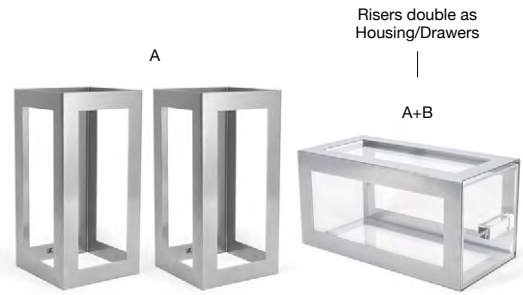

BUFFET ESSENTIAL ELEMENTS - METAL ACCESSORIES

Risers double as Housing/Drawers

1. **A** 13" Metal Risers - Set of 2 - Silver
     6.5 sq x 13 in | 16.3 sq x 32.8 cm pack 1 **BRI014BCI28**
   - **B** Acrylic Display Drawer
     13.5 x 6 sq in | 34.3 x 15.5 sq cm pack 2 **BHO079CLT20**
   - **A+B** Metal Housing/Drawer Set - Silver
     13.75 x 6.5 x 6.5 in | 34.8 x 16.3 x 16.3 cm pack 2 **BHO123BCI20**
2. Replacement Flat Silicone Strip - Bag of 2
   BHO107CLT88