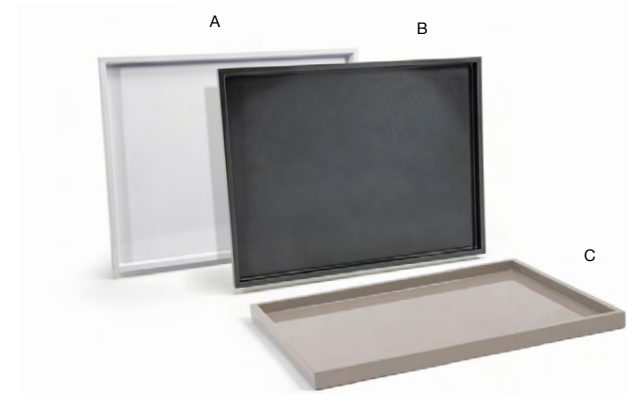

TRAY OPTIONS - LARGEST TO SMALLEST

- **A 16.75" x 13" New York Tray - Snow** pack 4 **RRT026WHW21**
  16.75 x 13 x .75 in | 42.6 x 33 x 2.2 cm
- **B 16.75" x 13" New York Tray - Onyx** pack 4 **RRT026BKW21**
  16.75 x 13 x .75 in | 42.6 x 33 x 2.2 cm
- **C 16.75" x 13" New York Tray - Stone** pack 4 **RRT026BEW21**
  16.75 x 13 x .75 in | 42.6 x 33 x 2.2 cm

- **16" x 12.75" Sumatra Handled Tray - Graphite**
  16 x 12.75 x 1.25 in | 40.5 x 32.5 x 3 cm
  pack 2
  RRT012BRL20