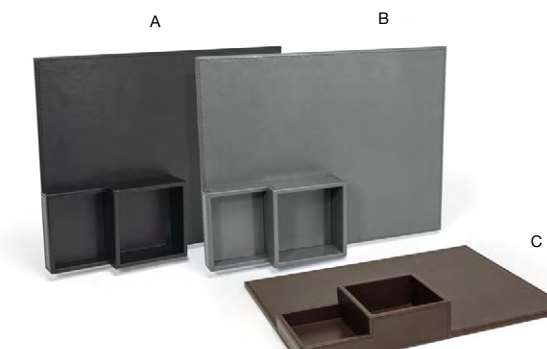

- **A 15.5" x 11.75" London Flat Tray - Black** pack 4 **RRT025BKL21**
  15.5 x 11.75 x 2 in | 39.5 x 30 x 5.2 cm
- **B 15.5" x 11.75" London Flat Tray - Smoke** pack 4 **RRT025GYL21**
  15.5 x 11.75 x 2 in | 39.5 x 30 x 5.2 cm
- **C 15.5" x 11.75" London Flat Tray - Brown** pack 4 **RRT025BRL21**
  15.5 x 11.75 x 2 in | 39.5 x 30 x 5.2 cm