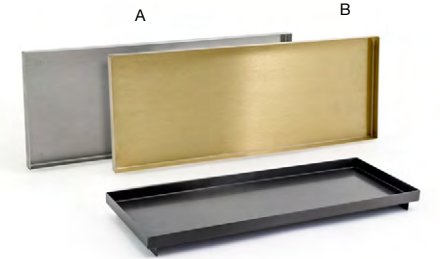

- **A 12.25" x 4.75" Brushed Stainless Amenity Tray - Silver** pack 6 **RTR014BSS12**
  12.25 x 4.75 x 1 in | 30.8 x 12 x 2.5 cm
- **B 12.25" x 4.75" Brushed Stainless Amenity Tray - Matte Brass** pack 6 **RTR014GOS12**
  12.25 x 4.75 x 1 in | 30.8 x 12 x 2.5 cm
- **C 12.25" x 4.75" Brushed Stainless Amenity Tray - Matte Black** pack 6 **RTR014BKS12**
  12.25 x 4.75 x 1 in | 30.8 x 12 x 2.5 cm

- **12.25" x 4.75" Bali Footed Tray** pack 6 **RTR007BBB12**
  12.25 x 4.75 x 1 in | 31 x 12 x 2.6 cm

- **12" x 4" Canvas® Tray** pack 12 **DAP028WHP23**
  12 x 4 x .5 in | 30.5 x 10.2 x 1 cm