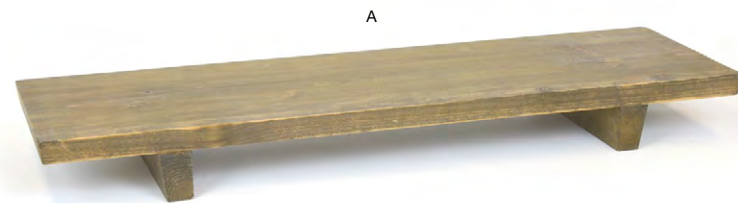

A 30" x 8" Asheville Board - Cider pack 2 **SPT073NAW20** **NEW**
30 x 8 x 3 in | 76.4 x 20.4 x 7.6 cm