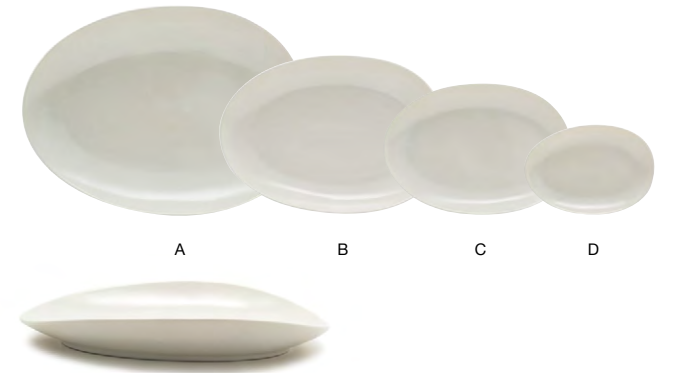

A 12" Oval Tides® Plate - Scallop pack 2 **DOS030BEP20**
12 x 8.75 x 2 in | 30.5 x 22.3 x 5.2 cm
B 10" Oval Tides® Plate - Scallop pack 4 **DDP063BEP21**
10 x 7.25 x 1.5 in | 25.5 x 18.3 x 4 cm
C 8" Oval Tides® Plate - Scallop pack 6 **DSP033BEP22**
8 x 5.75 x 1.25 in | 20.5 x 14.5 x 3.1 cm
D 5.5" Oval Tides® Plate - Scallop pack 12 **DAP077BEP23**
5.5 x 4 x 1 in | 14 x 10.3 x 2.5 cm