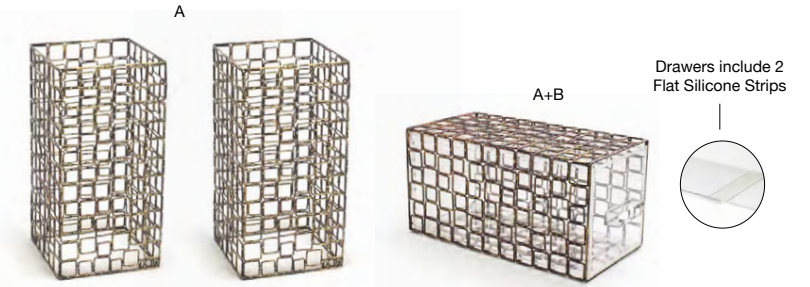

A 13" Coppered Link Risers - Set of 2 pack 1 **BRI011GOI28**
6.5 sq x 13 in | 16.8 sq x 33 cm
B Acrylic Display Drawer pack 2 **BHO079CLT20**
13.5 x 6 sq in | 34.3 x 15.5 sq cm
A+B Coppered Link Housing/Drawer Set pack 2 **BHO083GOI20**
13.75 x 6.5 x 6.5 in | 35 x 16.8 x 16.8 cm
Replacement Flat Silicone Strip - Bag of 2
BHO107CLT88