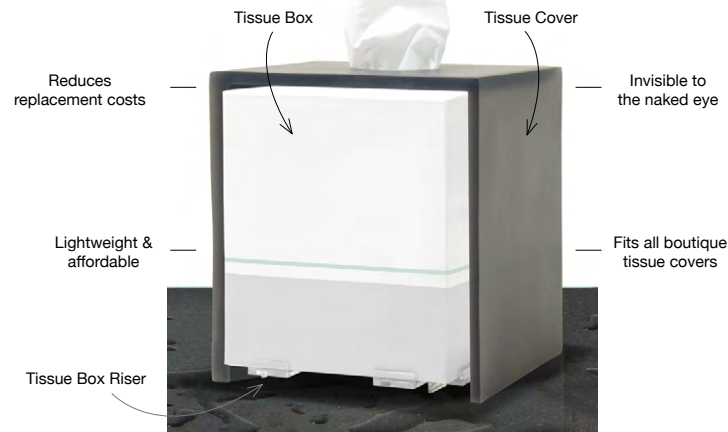

TISSUE COVER OPTIONS - LARGEST TO SMALLEST

- **A New York Tissue Cover - Stone** pack 4 **RTB008BET11**
  5 sq x 5.75 in | 12.9 sq x 14.6 cm
- **B New York Tissue Cover - Onyx** pack 4 **RTB008BKT11**
  5 sq x 5.75 in | 12.9 sq x 14.6 cm
- **C New York Tissue Cover - Snow** pack 4 **RTB008WHT11**
  5 sq x 5.75 in | 12.9 sq x 14.6 cm
- **D New York Tissue Cover - Steel** pack 4 **RTB008SIT11**
  5 sq x 5.75 in | 12.9 sq x 14.6 cm
- **E New York Tissue Cover - Chocolate** pack 4 **RTB008EST11**
  5 sq x 5.75 in | 12.9 sq x 14.6 cm
- **F New York Tissue Cover - Peacock** pack 4 **RTB008BLT21**
  5 sq x 5.75 in | 12.9 sq x 14.6 cm

- **A Stainless Tissue Cover - Antique** pack 4 **RTB021ANS21**
  5 sq x 5.5 in | 12.9 sq x 14 cm
- **B Brushed Stainless Tissue Cover - Silver** pack 4 **RTB021BSS21**
  5 sq x 5.5 in | 12.9 sq x 14 cm
- **C Brushed Stainless Tissue Cover - Matte Brass** pack 4 **RTB021GOS21**
  5 sq x 5.5 in | 12.9 sq x 14 cm
- **D Brushed Stainless Tissue Cover - Matte Black** pack 4 **RTB021BKS21**
  5 sq x 5.5 in | 12.9 sq x 14 cm

- **A Metroweave® Tissue Cover - Mesh Grey** pack 4 **RTB033GYV21**
  5 sq x 5.5 in | 12.4 sq x 14.2 cm
- **B Metroweave® Tissue Cover - Mesh Copper** pack 4 **RTB033COV21**
  5 sq x 5.5 in | 12.4 sq x 14.2 cm

TISSUE BOX RISER

Raise & protect your tissue box from counter top moisture!

MIX & MATCH 3.5 QT ICE BUCKET OPTIONS - LARGEST TO SMALLEST

- **3.5 qt Square London Ice Bucket - Brown** 7 sq x 8 in | 17.8 sq x 20.4 cm, 3.3 L pack 4 **RIB001BRL11**
- **3.5 qt Square London Ice Bucket - White** 7 sq x 8 in | 17.8 sq x 20.4 cm, 3.3 L pack 4 **RIB001WHL11**
- **3.5 qt Square London Ice Bucket - Black** 7 sq x 8 in | 17.8 sq x 20.4 cm, 3.3 L pack 4 **RIB001BKL11**
- **3.5 qt Square London Ice Bucket - Saddle** 7 sq x 8 in | 17.8 sq x 20.4 cm, 3.3 L pack 4 **RIB001TAL11**
- **3.5 qt Square Milan Ice Bucket** 7.5 sq x 8 in | 19.1 sq x 20.1 cm, 3.3 L pack 4 **RIB008WHL21**