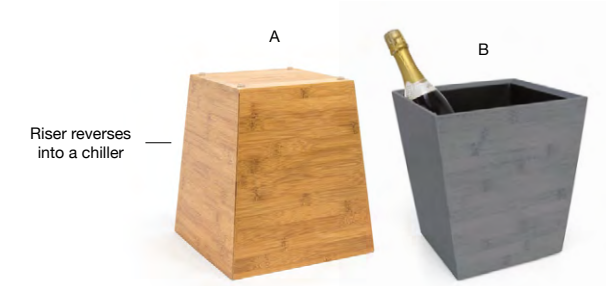

Riser reverses into a chiller

A 14 qt Bamboo Flare - Natural pack 4 **RWA003BBB21**
10 sq x 11.25 in | 25.5 sq x 28.5 cm, 13.3 L

B 14 qt Bamboo Flare - Smoke pack 4 **RWA003GYB21**
10 sq x 11.25 in | 25.5 sq x 28.5 cm, 13.3 L

Shown with:
10" PP Flare Liner - Brown
RWL003EST23
Flip catalog to page 169

ASK ABOUT customization!