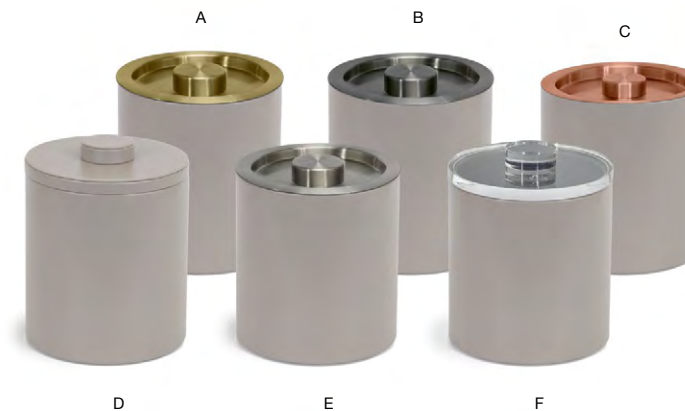

STONE BASE COMBINATIONS

- **A 3.5 qt Round London Ice Bucket - Stone with Matte Brass Lid** pack 4 **RIB026BEL21** **NEW**
  7.5 dia x 8.25 in | 19.2 dia x 21.1 cm, 3.3 L
- **B 3.5 qt Round London Ice Bucket - Stone with Matte Black Lid** pack 4 **RIB027BEL21** **NEW**
  7.5 dia x 8.25 in | 19.2 dia x 21.1 cm, 3.3 L
- **C 3.5 qt Round London Ice Bucket - Stone with Rose Gold** pack 4 **RIB074BEL21** **NEW**
  7.5 dia x 8.25 in | 19.2 dia x 21.1 cm, 3.3 L
- **D 3.5 qt Round London Ice Bucket - Stone** pack 4 **RIB017BEL21** **NEW**
  7.5 dia x 8.75 in | 19.2 dia x 22.5 cm, 3.3 L
- **E 3.5 qt Round London Ice Bucket - Stone with Silver Lid** pack 4 **RIB025BEL21** **NEW**
  7.5 dia x 8.25 in | 19.2 dia x 21.1 cm, 3.3 L
- **F 3.5 qt Round London Ice Bucket - Stone with Acrylic Lid** pack 4 **RIB020BEL21** **NEW**
  7.5 dia x 8.75 in | 19.2 dia x 22 cm, 3.3 L

Removable and dishwasher safe liner.
Easy to keep clean and sanitary.