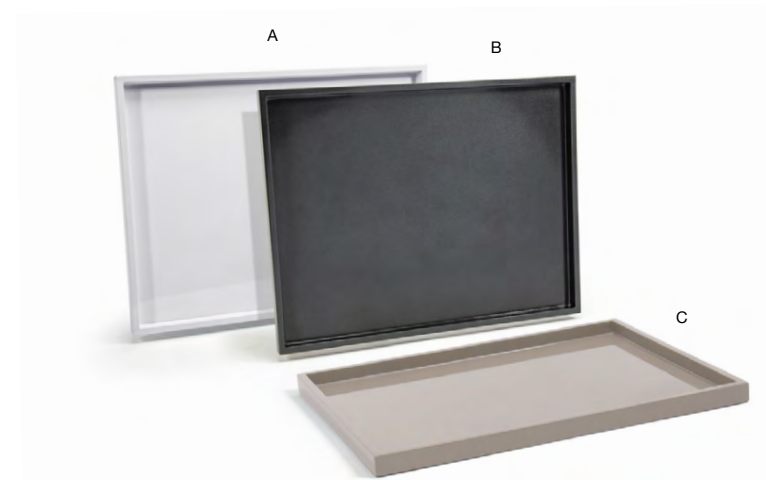

- **A 16.75" x 13" New York Tray - Snow** pack 4 **RRT026WHW21**
  16.75 x 13 x .75 in | 42.6 x 33 x 2.2 cm
- **B 16.75" x 13" New York Tray - Onyx** pack 4 **RRT026BKW21**
  16.75 x 13 x .75 in | 42.6 x 33 x 2.2 cm
- **C 16.75" x 13" New York Tray - Stone** pack 4 **RRT026BEW21** NEW
  16.75 x 13 x .75 in | 42.6 x 33 x 2.2 cm

Metroweave® tray liners available, flip catalog to pages 186-191