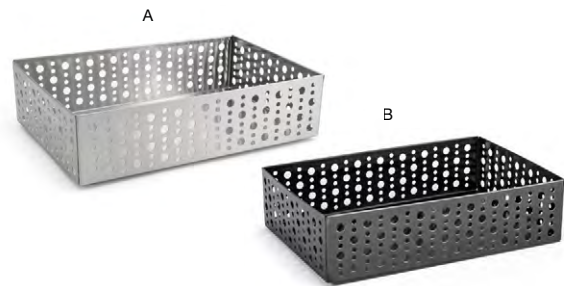

A	9" x 6" Brushed Stainless Dots Basket - Silver 9 x 6 x 2.25 in | 23 x 15.5 x 5.7 cm	pack 4	BHO042BSS21
B	9" x 6" Brushed Stainless Dots Basket - Matte Black 9 x 6 x 2.25 in | 23 x 15.5 x 5.7 cm	pack 4	BHO042BKS21

2. Fits:
   (6) 5 oz Square Glass Sampler™
   ASA012CLG23
   See on page 183