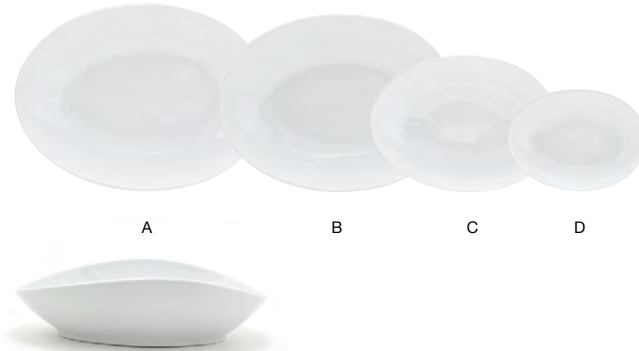

A 11" Oval Tides® Bowl - 40 oz - White pack 2 **DBO145WHP20**
11 x 8.25 x 3 in | 28 x 20.9 x 7.5 cm, 1.2 L
B 10" Oval Tides® Bowl - 30 oz - White pack 4 **DBO146WHP21**
10 x 7.75 x 2.75 in | 25.2 x 19.8 x 6.8 cm, 887 ml
C 8" Oval Tides® Bowl - 15 oz - White pack 4 **DBO147WHP21**
8 x 5.75 x 2.25 in | 20.5 x 14.9 x 5.7 cm, 444 ml
D 6 oz Oval Tides® Ramekin - White pack 6 **DBO148WHP22**
6 x 4.5 x 1.75 in | 15.3 x 11.4 x 4.3 cm, 175 ml