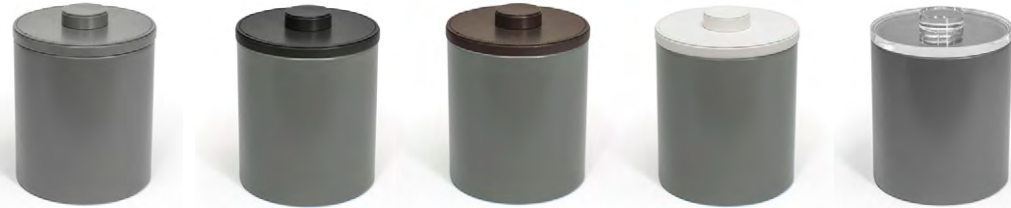

2 qt Round London Ice Bucket - Smoke with Silver Lid
5.75 dia x 7.25 in
14.6 dia x 18.4 cm, 1.9 L
pack 4
RIB014GYL21

2 qt Round London Ice Bucket - Smoke with Black Lid
5.75 dia x 7.25 in
14.6 dia x 18.4 cm, 1.9 L
pack 4
RIB056GYL21

2 qt Round London Ice Bucket - Smoke with Brown Lid
5.75 dia x 7.25 in
14.6 dia x 18.4 cm, 1.9 L
pack 4
RIB057GYL21

London 2 qt Round Ice Bucket - Smoke with London White Lid
5.75 dia x 7.25 in
14.6 dia x 18.4 cm, 1.9 L
pack 4
RIB059GYL21

2 qt Round London Ice Bucket - Smoke with Acrylic Lid
5.75 dia x 7.25 in
14.6 dia x 18.5 cm, 1.9 L
pack 4
RIB064GYL21