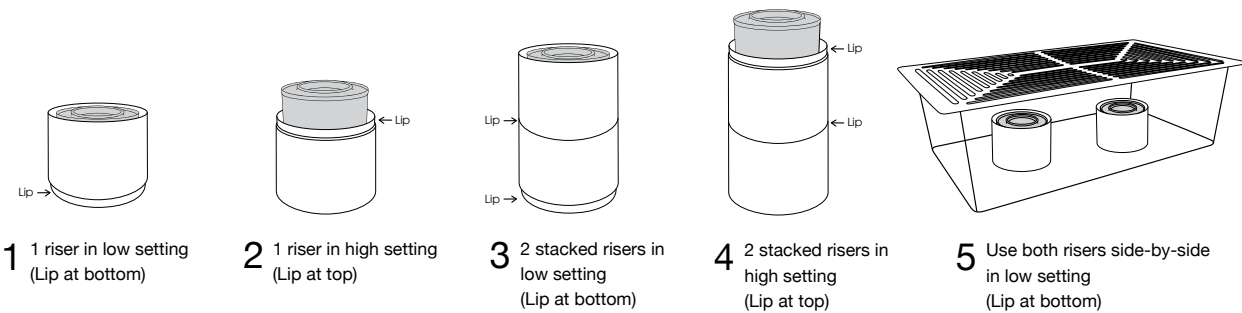

HOW TO USE - FUEL CELL RISERS