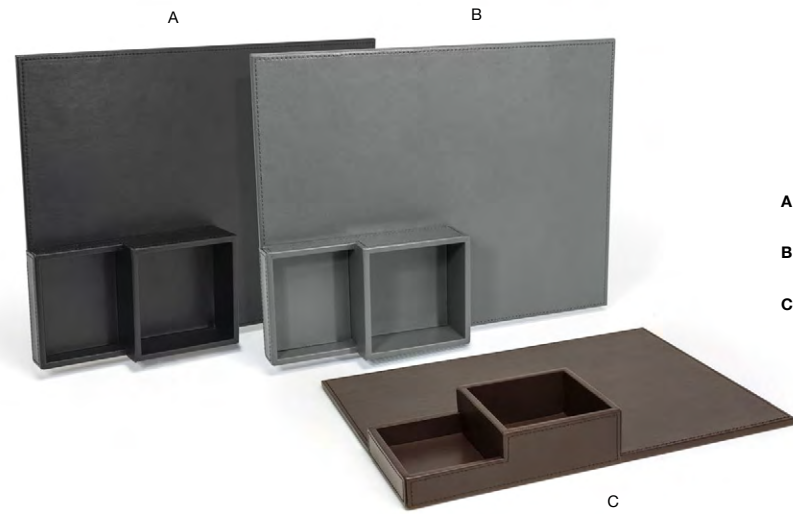

- **A** 15.5" x 11.75" London Flat Tray - Black pack 4 RRT025BKL21
  15.5 x 11.75 x 2 in | 39.5 x 30 x 5.2 cm
- **B** 15.5" x 11.75" London Flat Tray - Smoke pack 4 RRT025GYL21
  15.5 x 11.75 x 2 in | 39.5 x 30 x 5.2 cm
- **C** 15.5" x 11.75" London Flat Tray - Brown pack 4 RRT025BRL21
  15.5 x 11.75 x 2 in | 39.5 x 30 x 5.2 cm