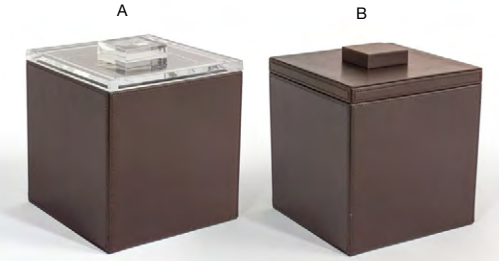

DURABLE CONSTRUCTION | WATER & STAIN-RESISTANT | PHTHALATE-FREE

Bright Colors Available  
Page 41

- A 3.5 qt Square London Ice Bucket - Black with Acrylic Lid** pack 4 **RIB002BKL11**  
7 sq x 7.75 in | 17.8 sq x 19.5 cm, 3.3 L
- B 3.5 qt Square London Ice Bucket - Black** pack 4 **RIB001BKL11**  
7 sq x 8 in | 17.8 sq x 20.4 cm, 3.3 L