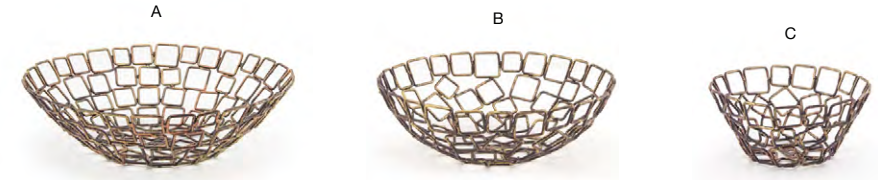

A 10" Round Coppered Link Basket pack 6 **BBK011GOI22**
10 dia x 3 in | 25.2 dia x 7.4 cm

B 8" Round Coppered Link Basket pack 6 **BBK013GOI22**
8 dia x 2.75 in | 20.5 dia x 7 cm

C 5.5" Round Coppered Link Basket pack 12 **BBK012GOI23**
5.5 dia x 2.5 in | 14 dia x 6.5 cm