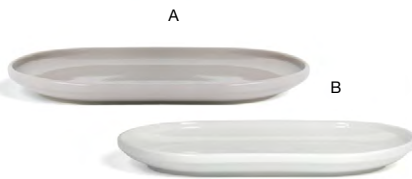

- **A 11" x 7" Oval Bevel™ Tray - Stone** pack 6 **DSU011GYP22**
  11 x 7 x 1 in | 28 x 18 x 2.7 cm
- **B 11" x 7" Oval Bevel™ Tray - White** pack 6 **DSU011WHP22**
  11 x 7 x 1 in | 28 x 18 x 2.7 cm