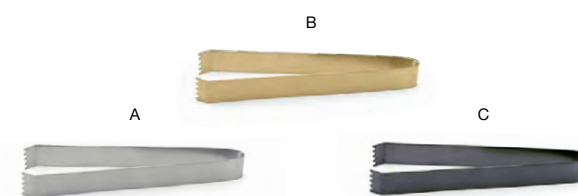

A 7" Brushed Stainless Tongs - Silver	pack 12	BUT021BSS23
7 in | 18 cm		
B 7" Brushed Stainless Tongs - Matte Brass	pack 12	BUT021GOS23
7 in | 18 cm		
C 7" Brushed Stainless Tongs - Matte Black	pack 12	BUT031BKS23
7 in | 18 cm