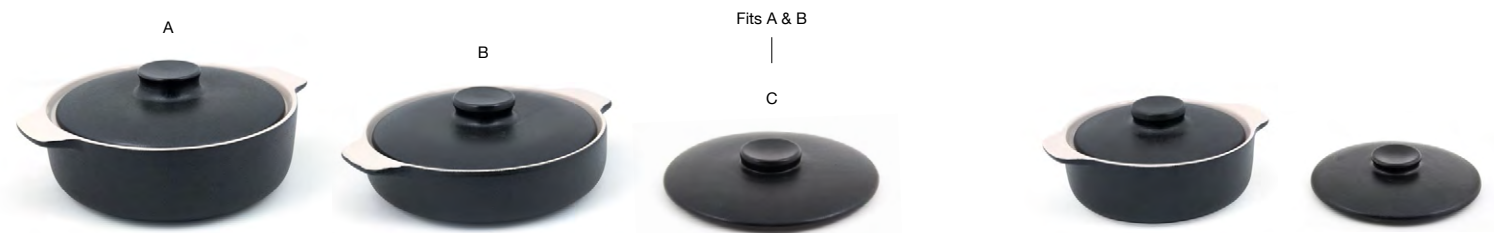

- **A 9.25" Round Kiln® Ovenware Dish with Lid - Black** pack 2 **DBO139BKC20**
  11.25 x 9.25 x 4.25 in | 28.5 x 23.5 x 10.8 cm, 2.2 L
- **B 56 oz Round Kiln® Ovenware Dish with Lid - Black** pack 2 **DBO140BKC20**
  11.25 x 9.25 x 3.5 in | 28.5 x 23.5 x 8.8 cm, 1.7 L
- **C Replacement 56/74 oz Round Kiln® Ovenware Lid - Black** pack 2 **DLI139BKC20**
  8.5 dia x 1.5 in | 21.5 dia x 4 cm

- **21 oz Round Kiln® Ovenware Dish with Lid - Black** pack 4 **DBO132BKC21**
  7.5 x 6.25 x 3.25 in
  19.2 x 15.7 x 8.1 cm, 621 ml
- **Replacement 21 oz Round Kiln® Ovenware Lid - Black** pack 4 **DLI132BKC21**
  5.5 sq x 1.5 in
  13.9 sq x 3.5 cm

- **16 oz Round Kiln® Ovenware Dish with Lid - Black** pack 12 **DBO133BKC23**
  6 x 4.75 x 3 in
  15.4 x 12 x 7.8 cm, 473 ml

- **Replacement 16 oz Round Kiln® Ovenware Lid - Black** pack 12 **DLI133BKC23**
  4.25 dia x 1.25 in
  10.6 dia x 2.9 cm

- **7 oz Round Kiln® Ovenware Dish with Lid - Black** pack 12 **DBO134BKC23**
  5 x 4 x 2.5 in
  13 x 10 x 6.5 cm, 207 ml

- **Replacement 7 oz Round Kiln® Ovenware Lid - Black** pack 12 **DLI134BKC23**
  3.5 dia x 1 in
  9.1 dia x 2.4 cm