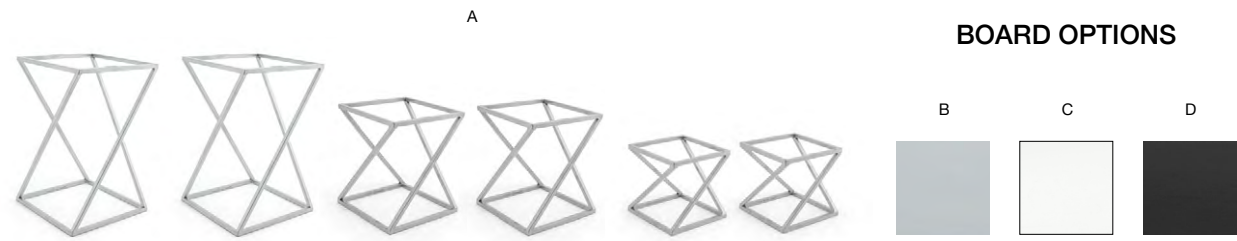

A+B Buffet Essentials - Twist - Smoke Glass on Silver **BST028MUM28**
Twist Risers - Set of 3 - Silver pack 2
14" Square Tempered Glass Board - Smoke pack 2
36" x 8" Tempered Glass Board - Smoke pack 2

A+C Buffet Essentials - Twist - Clear Glass on Silver **BST010MUM28**
Twist Risers - Set of 3 - Silver pack 2
14" Square Tempered Glass Board - Clear pack 2
36" x 8" Tempered Glass Board - Clear pack 2

A+D Buffet Essentials - Twist - Black Bamboo on Silver **BST014MUM28**
Twist Risers - Set of 3 - Silver pack 2
14" Square Bamboo Board - Black pack 2
36" x 8" Bamboo Board - Black pack 2