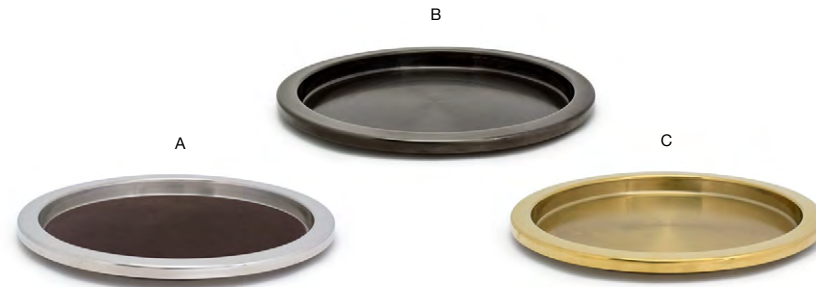

MIX AND MATCH LINERS WITH TRAYS BELOW

A 14" Round Brushed Stainless Tray - Silver pack 4 **RRT011BSS21**
14 dia x 1 in | 35.5 dia x 2.4 cm

B 14" Round Brushed Stainless Tray - Matte Black pack 4 **RRT011BKS21**
14 dia x 1 in | 35.5 dia x 2.4 cm

C 14" Round Brushed Stainless Tray - Matte Brass pack 4 **RRT011GOS21**
14 dia x 1 in | 35.5 dia x 2.4 cm

Shown with
12" Round London Reversible Liner/Mat - Black/Brown
RTL019BKL23

Fits:
7" Round Brushed Stainless Display Riser - Silver
BRI015BSS21
See on page 68