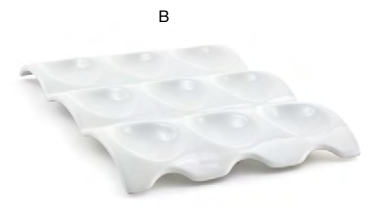

A 13.5" x 9" Eighteen Compartment Sampler™ Server pack 4 **SPT015WHP21**
13.5 x 9 x .75 in | 34 x 23 x 2.1 cm

B 9.5" x 6.75" Nine Compartment Sampler™ Server pack 6 **SPT016WHP22**
9.5 x 6.75 x .75 in | 24 x 17 x 2.2 cm

C 7" x 6.75" Six Compartment Sampler™ Server pack 12 **SPT017WHP23**
7 x 6.75 x .75 in | 18 x 17 x 2.1 cm