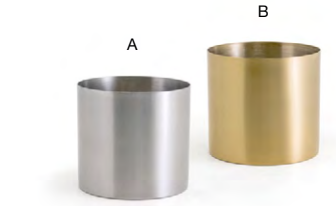

- **A 14 oz Round Brushed Stainless Holder - Silver** pack 6 **DMU021BSS22**
  3.25 dia x 3 in | 8.5 dia x 7.8 cm, 414 ml
- **B 14 oz Round Brushed Stainless Holder - Matte Brass** pack 6 **DMU021GOS22**
  3.25 dia x 3 in | 8.5 dia x 7.8 cm, 414 ml