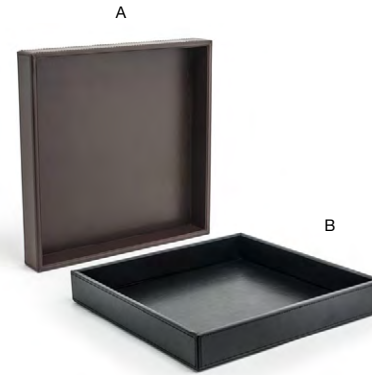

- 10" Square Austin Tray - Black** pack 4 **RTR039BKL21**

- 9.5" Square Fiji Tray** pack 6 **DAP006PWW22**

TRAY OPTIONS - LARGEST TO SMALLEST

- 13" x 9" Asheville Tray - Cider** pack 4 **SPT058NAW21**

- 12.25" Round Brushed Stainless Soho Tray - Silver** pack 4 **DOS034BSS21**