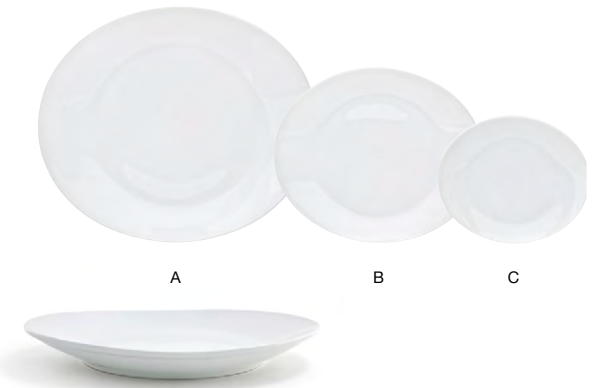

A 12" Oval Ellipse™ Plate pack 6 **DDP032WHP12**
12 x 10.25 x 1.5 in | 30.5 x 26.1 x 3.8 cm
B 9" Oval Ellipse™ Plate pack 12 **DSP015WHP13**
9 x 7.5 x 1.25 in | 22.6 x 19.2 x 2.9 cm
C 6.5" Oval Ellipse™ Plate pack 12 **DBB000WHP13**
6.5 x 5.5 x .75 in | 16.5 x 14.2 x 2 cm

ASK ABOUT
customization!

ELLIPSE™ *superwhite*

Ellipse™ balances form and function with a soft oval body that beautifully showcases your culinary creations.

SMOOTH CONTOURS | LIFETIME PLUS WARRANTY | DEEP COUPE SHAPES