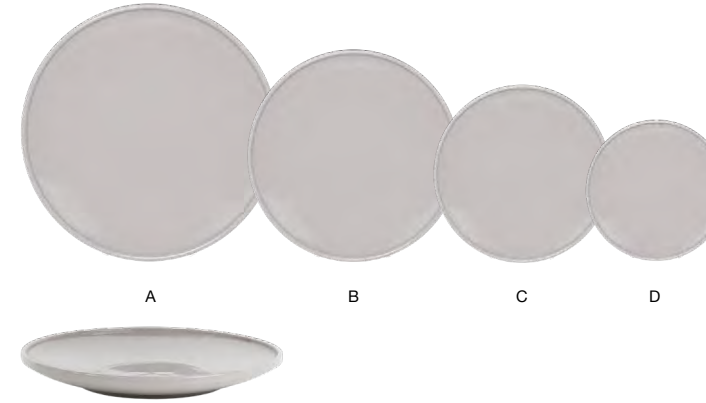

- **A 11" Round Bevel™ Plate - Stone** pack 4 **DDP094GYP21** **PC**
  11 dia x 1.25 in | 28 dia x 3.3 cm
- **B 9" Round Bevel™ Plate - Stone** pack 6 **DDP095GYP22**
  9 dia x 1.25 in | 23 dia x 3 cm
- **C 7.5" Round Bevel™ Plate - Stone** pack 6 **DSP047GYP22**
  7.5 dia x 1 in | 19 dia x 2.8 cm
- **D 6" Round Bevel™ Plate - Stone** pack 12 **DAP092GYP23**
  6 dia x 1 in | 15 dia x 2.7 cm