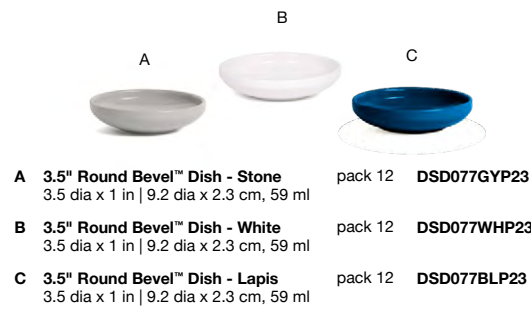

**3.5\"/>**

**3.75\"/>**

SOAP DISH OPTIONS - LARGEST TO SMALLEST

- A 3.5" Round Bevel™ Dish - Stone** pack 12 **DSD077GYP23**  
3.5 dia x 1 in | 9.2 dia x 2.3 cm, 59 ml
- B 3.5" Round Bevel™ Dish - White** pack 12 **DSD077WHP23**  
3.5 dia x 1 in | 9.2 dia x 2.3 cm, 59 ml
- C 3.5" Round Bevel™ Dish - Lapis** pack 12 **DSD077BLP23**  
3.5 dia x 1 in | 9.2 dia x 2.3 cm, 59 ml