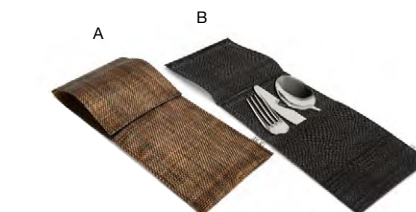

A	10" x 4.5" Metroweave® Pocket with Cover - Mesh Copper 10 x 4.5 in | 25.3 x 11.5 cm	pack 12	FHO002COV23
B	10" x 4.5" Metroweave® Pocket with Cover - Random Weave Black 10 x 4.5 in | 25.3 x 11.5 cm	pack 12	FHO002BKV23