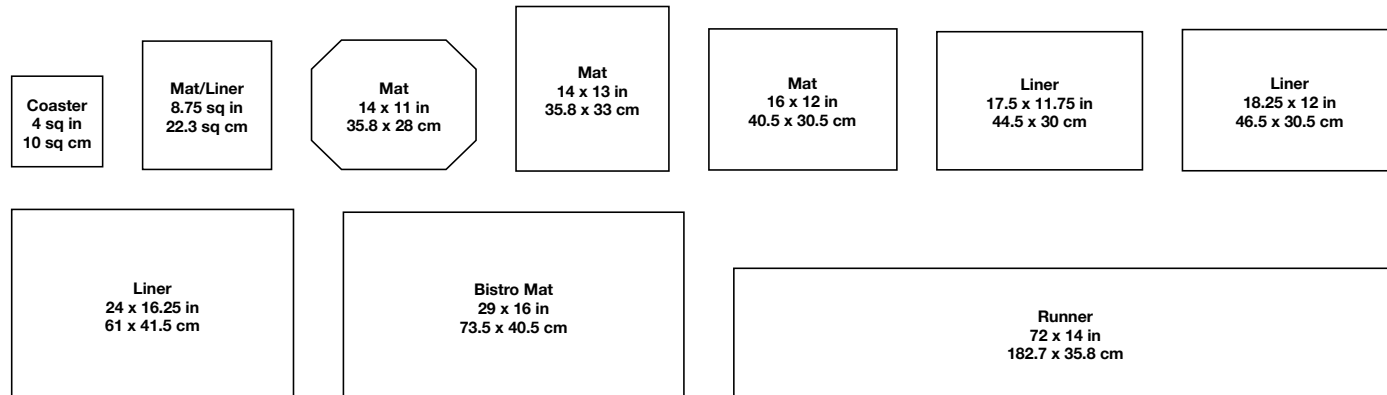

METROWEAVE® MATS & LINERS

59 colors

Transform your tabletop with durable, easy-care woven vinyl.
The perfect sustainable alternative to linens, Metroweave®
is stain, fade, heat, and bacteria-resistant.

CUSTOMIZATION AVAILABLE | THERMOSEALED™ EDGES | 140+ STOCKED CHOICES