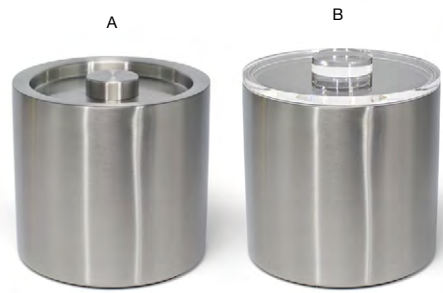

- A 2 qt Round Brushed Stainless Ice Bucket - Matte Brass** pack 4 **RIB044GOS21**  
5.75 dia x 6.5 in | 14.5 dia x 16.2 cm, 1.9 L
- B 2 qt Round Brushed Stainless Ice Bucket - Matte Brass with Acrylic Lid** pack 4 **RIB073GOS21**  
5.75 dia x 7 in | 14.5 dia x 17.9 cm, 1.9 L