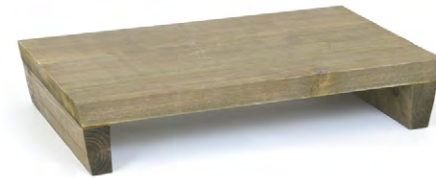

B

B 16" x 9" Asheville Board - Cider pack 6 **SPT069NAW22** **NEW**