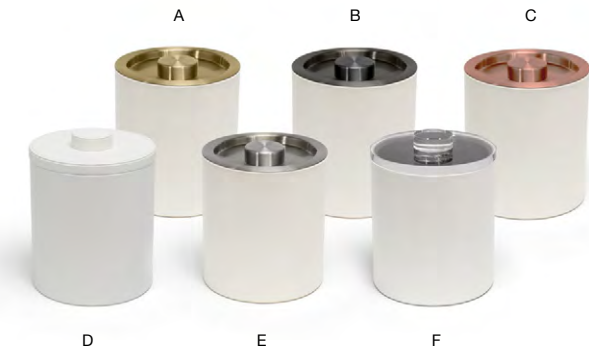

ASK ABOUT  
customization!

- A 3.5 qt Round London Ice Bucket - White with Matte Brass Lid** pack 4 **RIB026WHL21**  
7.5 dia x 8.25 in | 19.2 dia x 21.1 cm, 3.3 L
- B 3.5 qt Round London Ice Bucket - White with Matte Black Lid** pack 4 **RIB027WHL21**  
7.5 dia x 8.25 in | 19.2 dia x 21.1 cm, 3.3 L
- C 3.5 qt Round London Ice Bucket - White with Rose Gold Lid** pack 4 **RIB074WHL21**  
7.5 dia x 8.25 in | 19.2 dia x 21.1 cm, 3.3 L
- D 3.5 qt Round London Ice Bucket - White** pack 4 **RIB017WHL21**  
7.5 dia x 8.75 in | 19.2 dia x 22.5 cm, 3.3 L
- E 3.5 qt Round London Ice Bucket - White with Silver Lid** pack 4 **RIB025WHL21**  
7.5 dia x 8.25 in | 19.2 dia x 21.1 cm, 3.3 L
- F 3.5 qt Round London Ice Bucket - White with Acrylic Lid** pack 4 **RIB020WHL21**  
7.5 dia x 8.75 in | 19.2 dia x 22 cm, 3.3 L