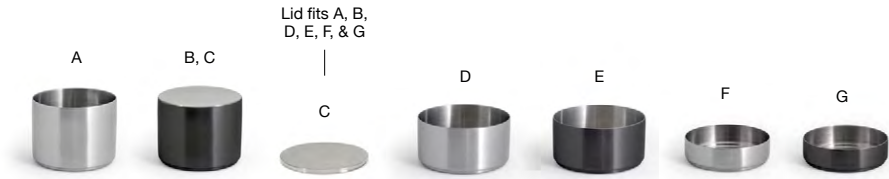

- **A 9 oz Round Brushed Stainless Soho Holder - Silver** pack 12 **DSD072BSS23**
  3 dia x 2.25 in | 7.9 dia x 5.9 cm, 266 ml
- **B 9 oz Round Brushed Stainless Soho Holder - Matte Black** pack 12 **DSD072BKS23**
  3 dia x 2.25 in | 7.9 dia x 5.9 cm, 266 ml
- **C Round Brushed Soho Stainless Lid - Silver** pack 12 **TCV001BSS13**
  3 dia x .25 in | 7.9 dia x .5 cm
- **D 6 oz Round Brushed Stainless Soho Holder - Silver** pack 12 **DSD073BSS23**
  3 dia x 1.5 in | 7.9 dia x 3.9 cm, 177 ml
- **E 6 oz Round Brushed Stainless Soho Holder - Matte Black** pack 12 **DSD073BKS23**
  3 dia x 1.5 in | 7.9 dia x 3.9 cm, 177 ml
- **F 3 oz Round Brushed Stainless Soho Holder - Silver** pack 12 **DSD074BSS23**
  3 dia x .75 in | 7.9 dia x 2.1 cm, 89 ml
- **G 3" Round Brushed Stainless Soho Dish - Matte Black** pack 12 **DSD074BKS23**
  3 dia x .75 in | 7.9 dia x 2.1 cm, 89 ml

ASK ABOUT customization!