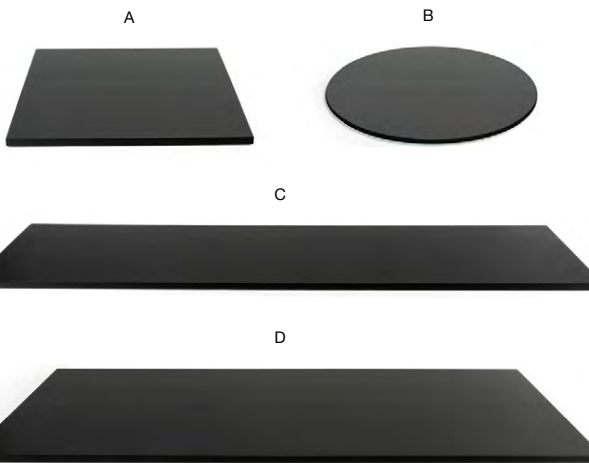

**NAPKIN HOLDERS**

Place napkin holders in your setup for easy and quick accessibility when needed.

**BUFFET ESSENTIAL ELEMENTS - BAMBOO BOARDS**

ASK ABOUT  
*customization!*

- A 14" Square Bamboo Board - Natural** pack 2 **BHO057BBB20**  
14 sq x .5 in | 35.6 sq x 1.2 cm
- B 14" Round Bamboo Board - Natural** pack 2 **BHO058BBB20**  
14 dia x .5 in | 35.6 dia x 1.2 cm
- C 36" x 8" Bamboo Board - Natural** pack 2 **BHO055BBB20**  
36 x 8 x .5 in | 91.5 x 20.3 x 1.2 cm
- D 36" x 14" Bamboo Board - Natural** pack 2 **BHO056BBB20**  
36 x 14 x .5 in | 91.5 x 35.6 x 1.2 cm