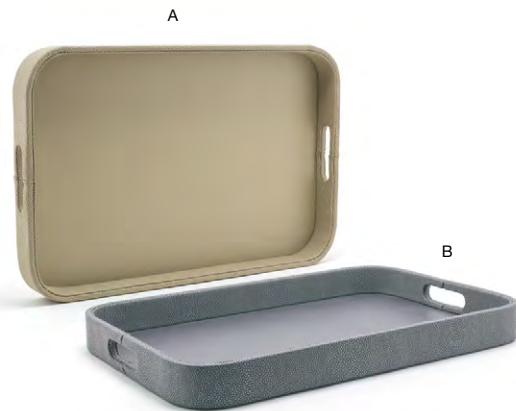

A 18" x 12" Belize Handled Tray - Dune pack 2 RRT017BEL20
18 x 12 x 1.75 in | 45.5 x 30.5 x 4.5 cm

B 18" x 12" Belize Handled Tray - Smoke pack 2 RRT017GYL20
18 x 12 x 1.75 in | 45.5 x 30.5 x 4.5 cm

ADDITIONAL COORDINATING OPTIONS

JAVA
black & brown

This textured collection is crafted from rich, high-quality vegan leather, ensuring durability and easy maintenance. Designed with a woven pattern, the texture infuses any space with a luxurious feel.

“WOVEN” TEXTURE | WATER & STAIN-RESISTANT | PHTHALATE-FREE