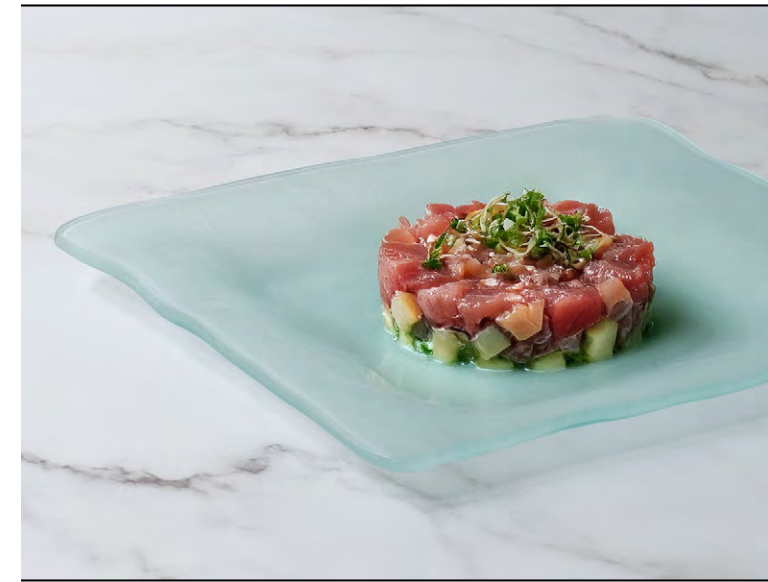

A 13" Square Arctic™ Platter - Clear pack 6 **DOS002CLG22**
13 sq x .75 in | 33 sq x 2.2 cm
B 13" Square Arctic™ Platter - Frosted pack 6 **DOS002FRG22**
13 sq x .75 in | 33 sq x 2.2 cm

ARCTIC™ *clear & frosted*

Whether it's small bites for many or a unique dish for one, plating on Arctic™ glass makes a bold statement. Toughened glass in clear or frosted finishes creates a unique serving presentation.

TEXTURED FORMS | ORGANIC BEAUTY | DURABLE