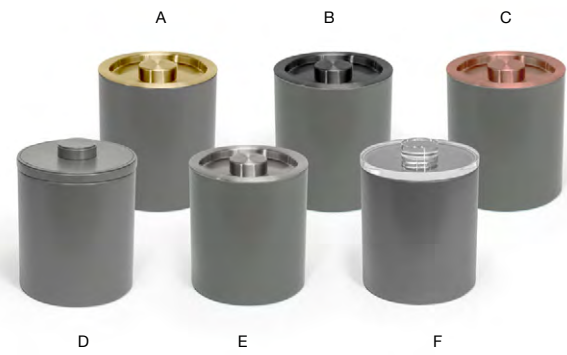

SMOKE BASE COMBINATIONS

- **A 2 qt Round London Ice Bucket - Smoke with Matte Brass Lid** pack 4 **RIB062GYL21**
  5.75 dia x 6.75 in | 14.6 dia x 17.1 cm, 1.9 L
- **B 2 qt Round London Ice Bucket - Smoke with Matte Black Lid** pack 4 **RIB061GYL21**
  5.75 dia x 6.75 in | 14.6 dia x 17.1 cm, 1.9 L
- **C 2 qt Round London Ice Bucket - Smoke with Rose Gold Lid** pack 4 **RIB076GYL21**
  5.75 dia x 6.75 in | 14.6 dia x 17.1 cm, 1.9 L
- **D 2 qt Round London Ice Bucket - Smoke** pack 4 **RIB014GYL21**
  5.75 dia x 7.25 in | 14.6 dia x 18.4 cm, 1.9 L
- **E 2 qt Round London Ice Bucket - Smoke with Silver Lid** pack 4 **RIB063GYL21**
  5.75 dia x 6.75 in | 14.6 dia x 17.1 cm, 1.9 L
- **F 2 qt Round London Ice Bucket - Smoke with Acrylic Lid** pack 4 **RIB064GYL21**
  5.75 dia x 7.25 in | 14.6 dia x 18.5 cm, 1.9 L