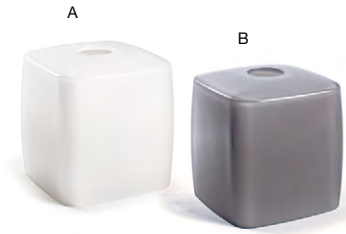

TISSUE COVER OPTIONS - LARGEST TO SMALLEST

A Bimini Tissue Cover - Ice pack 4 **RTB035FRT21**
5.5 sq x 6 in | 13.9 sq x 15 cm

B Bimini Tissue Cover - Smoke pack 4 **RTB035GYT21**
5.5 sq x 6 in | 13.9 sq x 15 cm