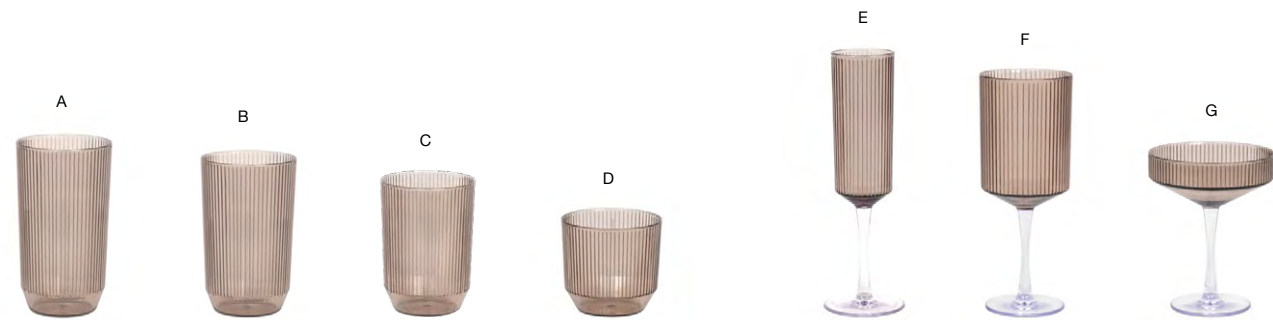

A	16 oz Gatsby™ Highball - Smoke	pack 12	AHB008GYT23	E	6 oz Gatsby™ Champagne - Smoke	pack 12	ACH003GYT23
	h5.5 | t3 | b2.25 | m3 in				h8.25 | t2 | b2.5 | m2.5 in		
	h13.9 | t7.7 | b5.4 | m7.7 cm, 473 ml				h20.9 | t5.1 | b6.6 | m6.6 cm, 177 ml		
B	14 oz Gatsby™ Rocks - Smoke	pack 12	ADO014GYT23	F	12 oz Gatsby™ Wine - Smoke	pack 12	AWI008GYT23
	h5 | t3 | b2.25 | m3 in				h7.75 | t3 | b2.5 | m3 in		
	h12.7 | t7.7 | b5.4 | m7.7 cm, 414 ml				h19.5 | t7.6 | b6.6 | m7.6 cm, 355 ml		
C	12 oz Gatsby™ Rocks - Smoke	pack 12	ADO013GYT23	G	7 oz Gatsby™ Martini - Smoke	pack 12	AMA009GYT23
	h4.25 | t3 | b2.25 | m3 in				h5 | t4 | b2.5 | m4 in		
	h10.8 | t7.7 | b5.4 | m7.7 cm, 355 ml				h13 | t10.2 | b6.6 | m10.2 cm, 207 ml		
D	10 oz Gatsby™ Rocks - Smoke	pack 12	ADO012GYT23				
	h3 | t3.25 | b2.25 | m3.25 in						
	h7.6 | t8.2 | b5.4 | m8.2 cm, 296 ml						

DRINKWISE® *clear*

Stylish and functional, Drinkwise® unbreakable items remarkably resemble glass, while withstanding commercial dishwashing and handling. Perfect for high-traffic settings.

BPA-FREE | UNBREAKABLE | GLASS-LIKE CLARITY