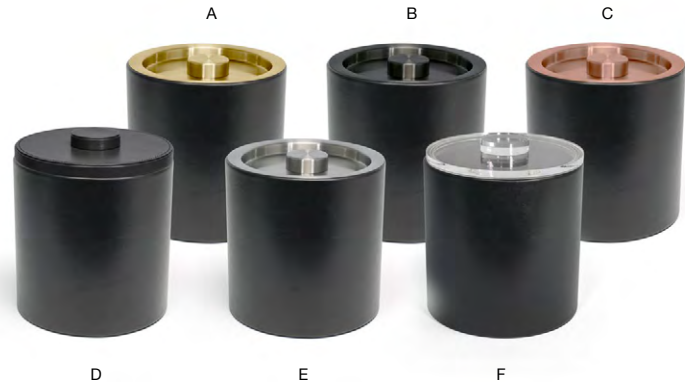

BLACK BASE COMBINATIONS

- **A** 3.5 qt Round London Ice Bucket - Black with Matte Brass Lid pack 4 **RIB026BKL21**
  7.5 dia x 8.25 in | 19.2 dia x 21.1 cm, 3.3 L
- **B** 3.5 qt Round London Ice Bucket - Black with Matte Black Lid pack 4 **RIB027BKL21**
  7.5 dia x 8.25 in | 19.2 dia x 21.1 cm, 3.3 L
- **C** 3.5 qt Round London Ice Bucket - Black with Rose Gold Lid pack 4 **RIB074BKL21**
  7.5 dia x 8.25 in | 19.2 dia x 21.1 cm, 3.3 L
- **D** 3.5 qt Round London Ice Bucket - Black pack 4 **RIB017BKL21**
  7.5 dia x 8.75 in | 19.2 dia x 22.5 cm, 3.3 L
- **E** 3.5 qt Round London Ice Bucket - Black with Silver Lid pack 4 **RIB025BKL21**
  7.5 dia x 8.25 in | 19.2 dia x 21.1 cm, 3.3 L
- **F** 3.5 qt Round London Ice Bucket - Black with Acrylic Lid pack 4 **RIB020BKL21**
  7.5 dia x 8.75 in | 19.2 dia x 22 cm, 3.3 L