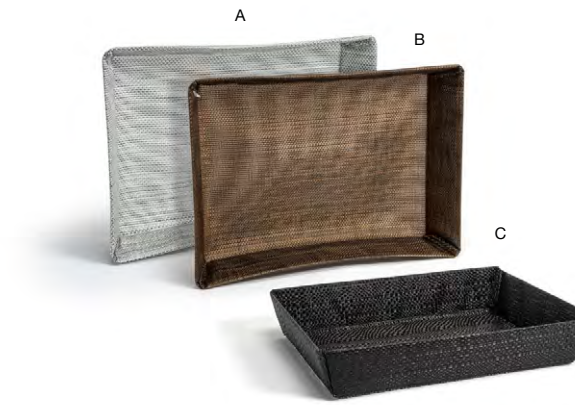

- **A** 11" x 8" Metroweave® Basket - Mesh Grey pack 6 **BBK047GYV22**
  11 x 8 x 2 in | 28 x 20.5 x 5.2 cm
- **B** 11" x 8" Metroweave® Basket - Mesh Copper pack 6 **BBK047COV22**
  11 x 8 x 2 in | 28 x 20.5 x 5.2 cm
- **C** 11" x 8" Metroweave® Basket - Random Weave Black pack 6 **BBK047BKV22**
  11 x 8 x 2 in | 28 x 20.5 x 5.2 cm