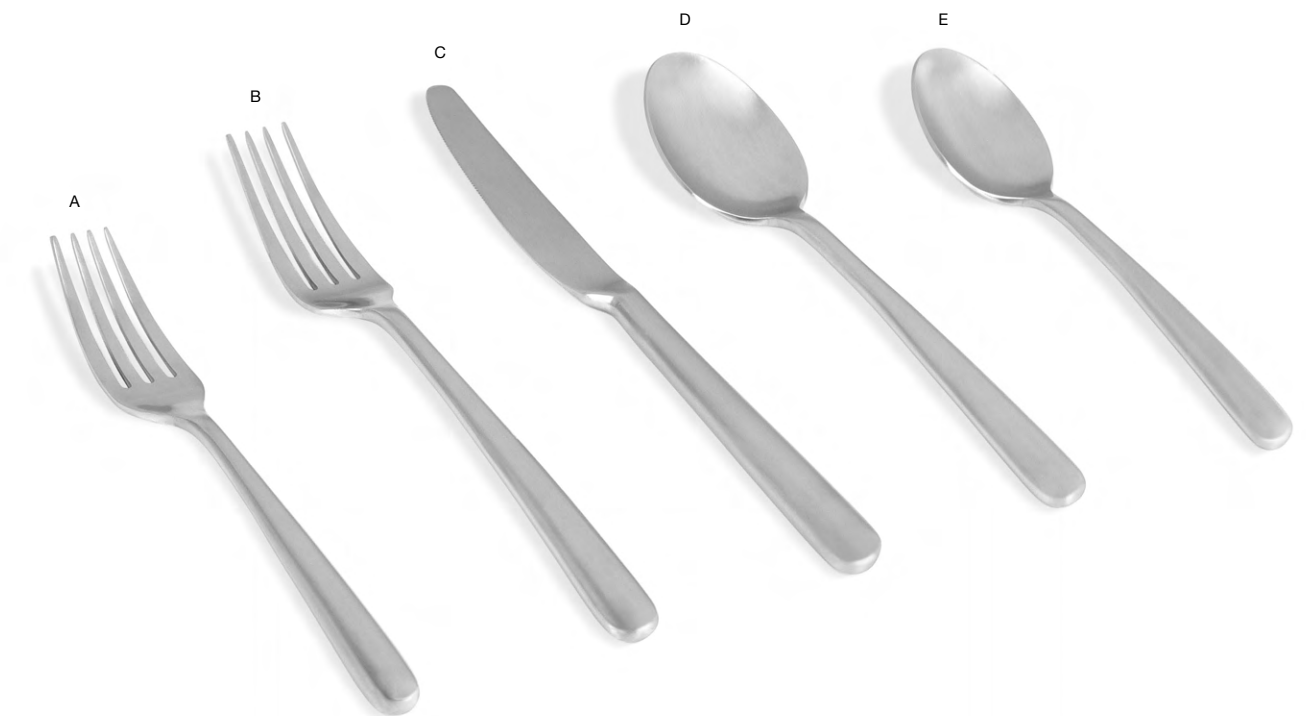

A 7.25" Oliver Salad Fork - Brushed	pack 12	FSF013BSS23	D 8" Oliver Dinner Spoon - Brushed	pack 12	FDS013BSS23
7.25 in | 18.3 cm			8 in | 20.5 cm		
B 8.25" Oliver Dinner Fork - Brushed	pack 12	FDFO13BSS23	E 7" Oliver Teaspoon - Brushed	pack 12	FTS013BSS23
8.25 in | 21 cm			7 in | 17.5 cm		
C 9.25" Oliver Dinner Knife - Brushed	pack 12	FDK013BSS23			
9.25 in | 23.8 cm