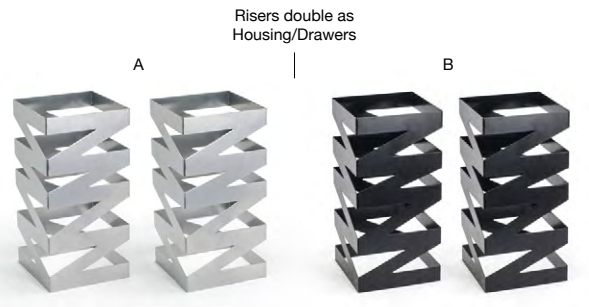

A 13" Zig Zag Risers - Set of 2 - Silver pack 1 **BRI013SII28**
6.5 sq x 13 in | 16.3 sq x 32.8 cm

B 13" Zig Zag Risers - Set of 2 - Matte Black pack 1 **BRI013BKI28**
6.5 sq x 13 in | 16.3 sq x 32.8 cm