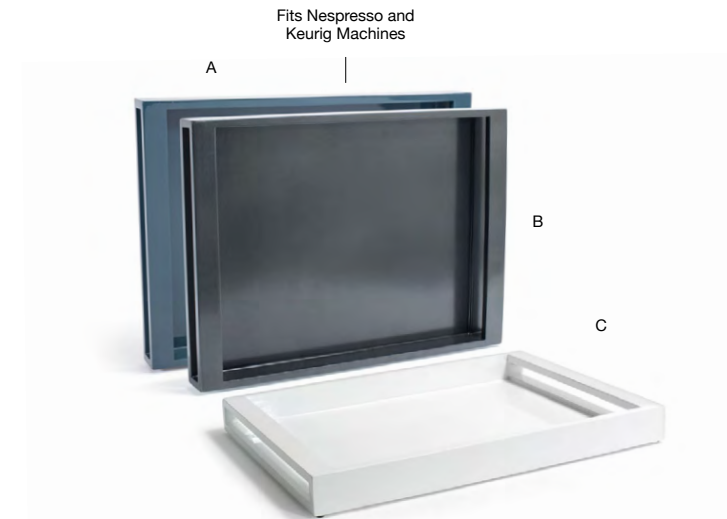

- **A 16" x 12" New York Tray - Peacock** pack 2 **RRT007BLW20**
  16 x 12 x 1.75 in | 40.5 x 30.5 x 4.3 cm
- **B 16" x 12" New York Tray - Onyx** pack 2 **RRT007BKW20**
  16 x 12 x 1.75 in | 40.5 x 30.5 x 4.3 cm
- **C 16" x 12" New York Tray - Snow** pack 2 **RRT007WHW20**
  16 x 12 x 1.75 in | 40.5 x 30.5 x 4.3 cm