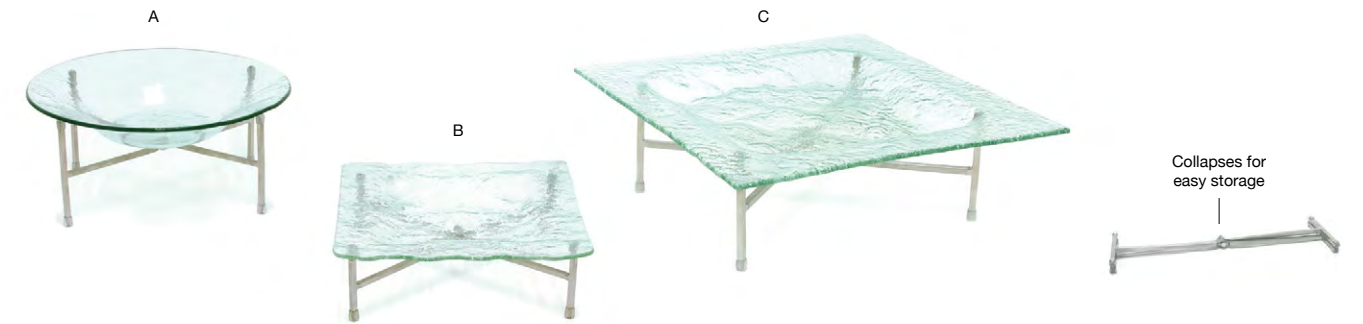

- **A** 11.5" Brushed Stainless Tall Riser/Trivet - Silver pack 6 BHO027BSS22
  11.5 x 11.5 x 5.25 in | 29.5 x 29.5 x 13.3 cm
  Shown with
  12" Round Arctic™ Flare Bowl - 48 oz - Clear
  DBO017CLG22
  See on page 156
- **B** 11.5" Brushed Stainless Riser/Trivet - Silver pack 6 BHO025BSS22
  11.5 x 11.5 x 3 in | 29.5 x 29.5 x 7.5 cm
  Shown with
  10" Square Arctic™ Plate - Clear
  DSP012CLG21
  See on page 155
- **C** 16" Brushed Stainless Riser/Trivet - Silver pack 4 BHO026BSS21
  16 x 16 x 5.25 in | 40.5 x 40.5 x 13.3 cm
  Shown with
  16" Square Arctic™ Platter - Clear
  SPT008CLG20
  See on page 155
- **Large Riser/Trivet Nut & Bolt** pack 24 BHO101BSS24