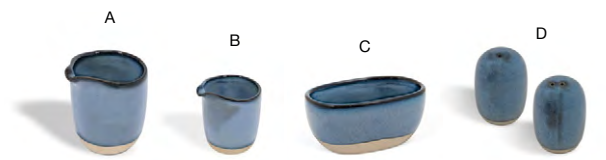

- **A 8 oz Artefact® Pourer - Indigo** pack 12 **TCR019BLP23**
  3.5 dia x 3.75 in | 8.6 dia x 9.4 cm, 237 ml
- **B 4 oz Artefact® Pourer - Indigo** pack 12 **TCR018BLP23**
  2.75 dia x 3 in | 6.8 dia x 7.6 cm, 118 ml
- **C 4" x 3" Artefact® Holder - Indigo** pack 6 **TSH010BLP22**
  4 x 3 x 2 in | 10 x 7.5 x 5.1 cm
- **D Artefact® Salt & Pepper Set - 3 oz - Indigo** pack 6 **TSP105BLP22**
  2 dia x 3 in | 5.2 dia x 7.6 cm, 90 ml