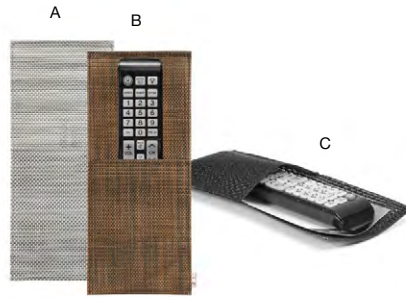

- **A 10" x 4.5" Metroweave® Pocket - Mesh Grey** pack 12 **FHO001GYV23**
  10 x 4.5 in | 25.3 x 11.5 cm
- **B 10" x 4.5" Metroweave® Pocket - Mesh Copper** pack 12 **FHO001COV23**
  10 x 4.5 in | 25.3 x 11.5 cm
- **C 10" x 4.5" Metroweave® Pocket - Random Weave Black** pack 12 **FHO001BKV23**
  10 x 4.5 in | 25.3 x 11.5 cm