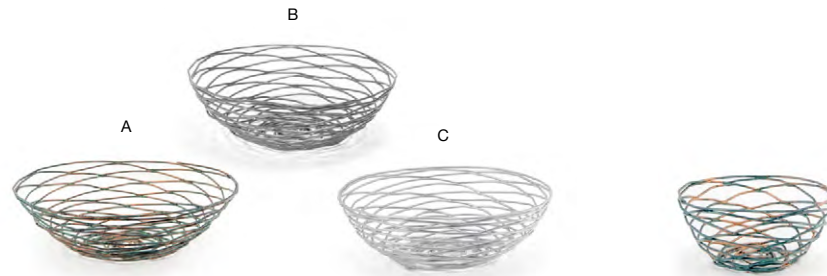

A 8" Round Patina Basket pack 6 **BBK013PTI22**
8 dia x 2.75 in | 20.5 dia x 7 cm
B 8" Round Pewter Basket pack 6 **BBK013GYI22**
8 dia x 2.75 in | 20.5 dia x 7 cm
C 8" Round Silver Basket pack 6 **BBK013BCI22**
8 dia x 2.75 in | 20.5 dia x 7 cm

5.5" Round Patina Basket
5.5 dia x 2.5 in | 14 dia x 6.3 cm
pack 12
BBK006PTI23