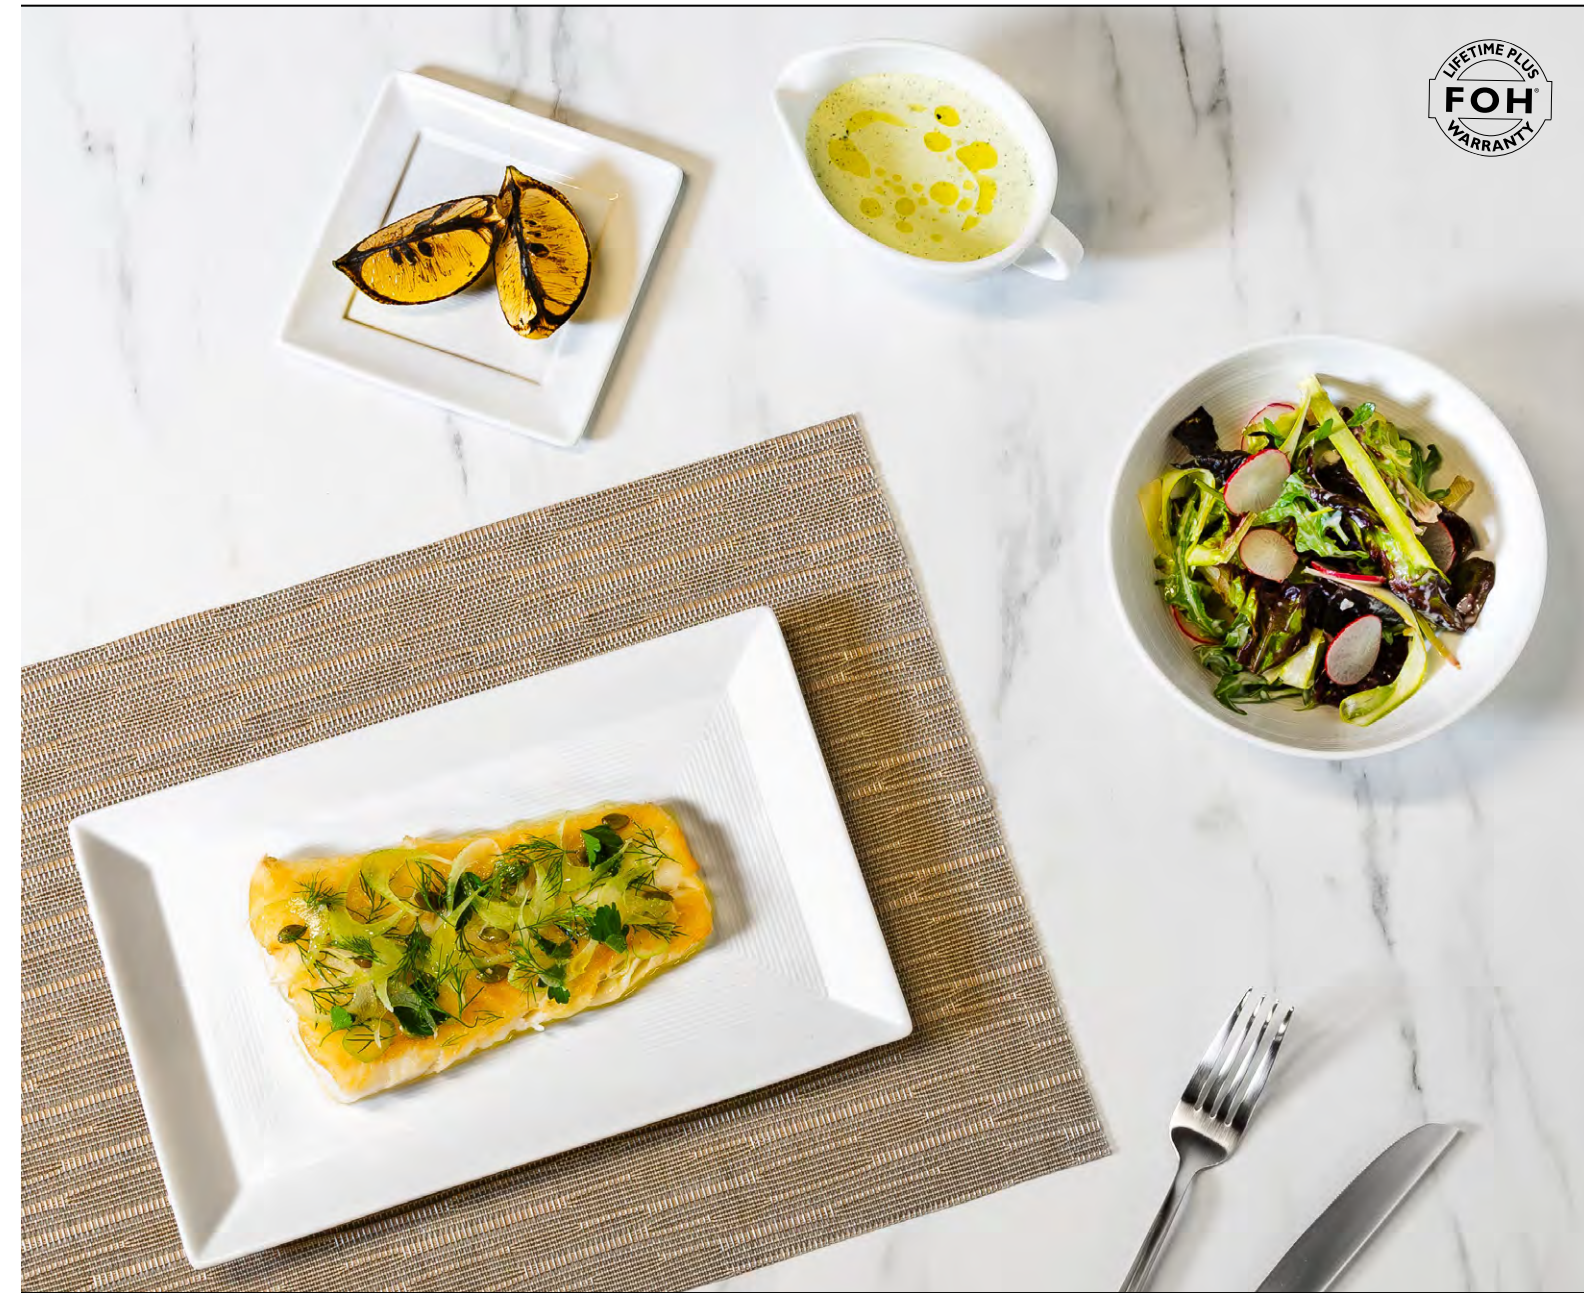

SCULPTED BODY | LIFETIME PLUS WARRANTY | IDEAL FOR SMALL BITES

- A 12" Square Origami® Plate** pack 4 **DOS019WHP21**  
12 sq x 1.5 in | 30.5 sq x 3.9 cm
- B 10" Square Origami® Plate** pack 6 **DDP034WHP22**  
10 sq x 1.25 in | 25.6 sq x 3 cm
- C 8" Square Origami® Plate** pack 12 **DAP032WHP23**  
8 sq x 1 in | 20.1 sq x 2.3 cm