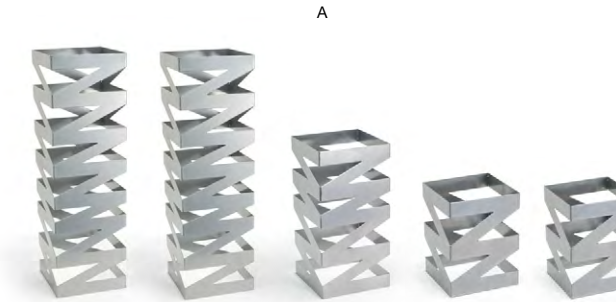

1. **A+B Buffet Essentials - Zig Zag - Smoke Glass on Silver** **BST005MUM28**
   22.5" Zig Zag Risers - Set of 2 - Silver pack 1
   Zig Zag Risers - Set of 3 - Silver pack 1
   14" Round Tempered Glass Board - Smoke pack 2
   14" Square Tempered Glass Board - Smoke pack 2
   36" x 8" Tempered Glass Board - Smoke pack 2
2. **A+C Buffet Essentials - Zig Zag - Clear Glass on Silver** **BST016MUM28**
   22.5" Zig Zag Risers - Set of 2 - Silver pack 1
   Zig Zag Risers - Set of 3 - Silver pack 1
   14" Round Tempered Glass Board - Clear pack 2
   14" Square Tempered Glass Board - Clear pack 2
   36" x 8" Tempered Glass Board - Clear pack 2

BOARD OPTIONS

1. **A+D Buffet Essentials - Zig Zag - Black Bamboo on Silver** **BST017MUM28**
   22.5" Zig Zag Risers - Set of 2 - Silver pack 1
   Zig Zag Risers - Set of 3 - Silver pack 1
   14" Round Bamboo Board - Black pack 2
   14" Square Bamboo Board - Black pack 2
   36" x 8" Bamboo Board - Black pack 2
2. **A+E Buffet Essentials - Zig Zag - Natural Bamboo on Silver** **BST018MUM28**
   22.5" Zig Zag Risers - Set of 2 - Silver pack 1
   Zig Zag Risers - Set of 3 - Silver pack 1
   14" Round Bamboo Board - Smoke pack 2
   14" Square Bamboo Board - Smoke pack 2
   36" x 8" Bamboo Board - Smoke pack 2