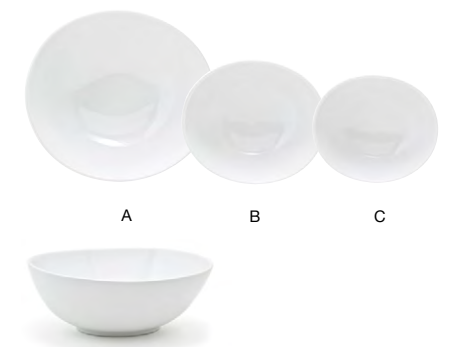

A 8" Oval Ellipse™ Bowl - 36 oz pack 6 **DBO059WHP22**
8 x 7 x 3 in | 20.5 x 18 x 7.5 cm, 1.1 L
B 6.25" Oval Ellipse™ Bowl - 16 oz pack 12 **DBO035WHP13**
6.25 x 5.75 x 2.5 in | 16.1 x 14.3 x 6.3 cm, 473 ml
C 5.25" Oval Ellipse™ Bowl - 10 oz pack 12 **DBO058WHP23**
5.25 x 4.75 x 2 in | 13.3 x 12.3 x 5.2 cm, 296 ml