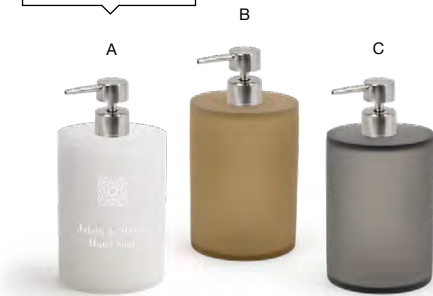

- **A 28 oz Nassau Pump - Ice with Low Profile Top** pack 6 **RSP006FRR22**
  4 dia x 7.75 in | 10.2 dia x 19.6 cm, 828 ml
- **B 28 oz Nassau Pump - Nutmeg with Low Profile Top** pack 6 **RSP006BRR22**
  4 dia x 7.75 in | 10.2 dia x 19.6 cm, 828 ml
- **C 28 oz Nassau Pump - Smoke with Low Profile Top** pack 6 **RSP006GYR22**
  4 dia x 7.75 in | 10.2 dia x 19.6 cm, 828 ml