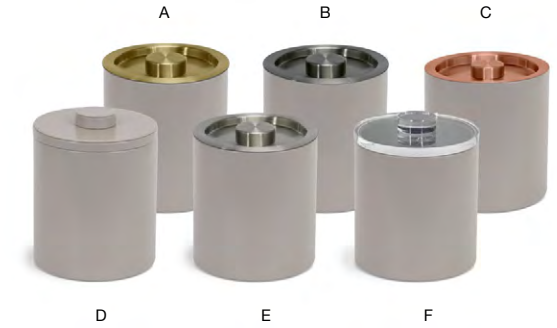

STONE BASE COMBINATIONS

- **A** 2 qt Round London Ice Bucket - Stone with Matte Brass Lid pack 4 **RIB062BEL21** **NEW**
  5.75 dia x 6.75 in | 14.6 dia x 17.1 cm, 1.9 L
- **B** 2 qt Round London Ice Bucket - Stone with Matte Black Lid pack 4 **RIB061BEL21** **NEW**
  5.75 dia x 6.75 in | 14.6 dia x 17.1 cm, 1.9 L
- **C** 2 qt Round London Ice Bucket - Stone with Rose Gold Lid pack 4 **RIB076BEL21** **NEW**
  5.75 dia x 6.75 in | 14.6 dia x 17.1 cm, 1.9 L
- **D** 2 qt London Ice Bucket Lid - Stone pack 4 **RIB014BEL21** **NEW**
  5.75 dia x 7.25 in | 14.6 dia x 18.4 cm, 1.9 L
- **E** 2 qt Round London Ice Bucket - Stone with Silver Lid pack 4 **RIB063BEL21** **NEW**
  5.75 dia x 6.75 in | 14.6 dia x 17.1 cm, 1.9 L
- **F** 2 qt Round London Ice Bucket - Stone with Acrylic Lid pack 4 **RIB064BEL21** **NEW**
  5.75 dia x 7.25 in | 14.6 dia x 18.5 cm, 1.9 L