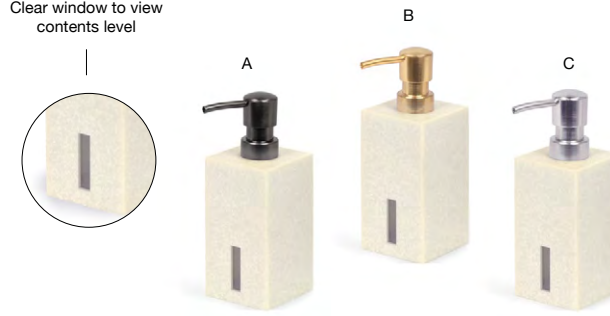

- **A 10 oz Morocco Pump - Stone with Matte Black Top** pack 6 **RSP032GYR12** **NEW**
  2.5 sq x 6.75 in | 6.5 sq x 17.4 cm, 296 ml
- **B 10 oz Morocco Pump - Stone with Matte Brass Top** pack 6 **RSP033GYR12** **NEW**
  2.5 sq x 6.75 in | 6.5 sq x 17.4 cm, 296 ml
- **C 10 oz Morocco Pump - Stone with Brushed Top** pack 6 **RSP034GYR12** **NEW**
  2.5 sq x 6.75 in | 6.5 sq x 17.4 cm, 296 ml