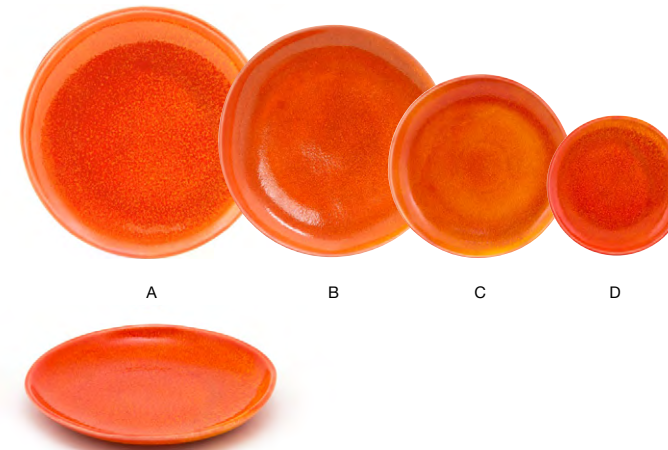

- **A 11" Round Kiln® Plate - Blood Orange** pack 6 **DOS029ORP22** **PC**
  11 dia x 1.75 in | 28.2 dia x 4.3 cm
- **B 10" Round Kiln® Plate - Blood Orange** pack 6 **DDP061ORP22**
  10 dia x 1.5 in | 25.1 dia x 4 cm
- **C 8" Round Kiln® Plate - Blood Orange** pack 12 **DSP031ORP23**
  8 dia x 1.25 in | 20.5 dia x 3.1 cm
- **D 6" Round Kiln® Plate - Blood Orange** pack 12 **DAP076ORP23**
  6 dia x 1 in | 15 dia x 2.3 cm