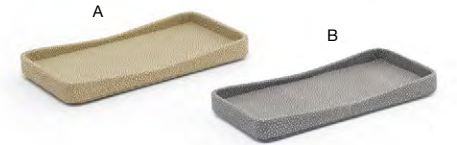

TWO-TONE TEXTURE | WATER & STAIN-RESISTANT | PHTHALATE-FREE

**4" Square Belize Dish - Dune**  
4 sq x .75 in | 10.2 sq x 2.2 cm  
pack 12  
RSD025BEC23 (stoneware)

**A Belize Jar with Lid - Dune** pack 6 **RJR022BEL22**  
5.25 x 2.75 x 2.75 in | 13.1 x 7.3 x 6.9 cm  
**B Belize Jar with Lid - Smoke** pack 6 **RJR022GYL22**  
5.25 x 2.75 x 2.75 in | 13.1 x 7.3 x 6.9 cm