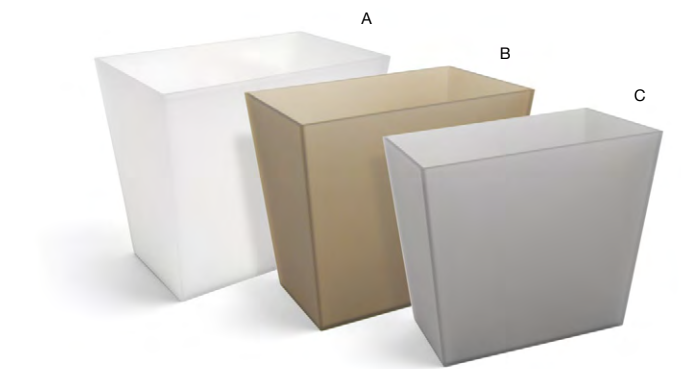

1. **A 17 qt Nassau Recycle Bin - Ice** pack 4 **RWA023FRT21** **NEW**
     13.5 x 8.25 x 11.5 in | 34.4 x 21.2 x 29.3 cm, 16.1 L
   - **B 17 qt Nassau Recycle Bin - Nutmeg** pack 4 **RWA023BRT21** **NEW**
     13.5 x 8.25 x 11.5 in | 34.4 x 21.2 x 29.3 cm, 16.1 L
   - **C 17 qt Nassau Recycle Bin - Smoke** pack 4 **RWA023GYT21** **NEW**
     13.5 x 8.25 x 11.5 in | 34.4 x 21.2 x 29.3 cm, 16.1 L
2. **Fits: PP Recycle Bin Liner**
   RWL011EST23 plain
   RWL011ERT23 recycle decal

More Waste Bin Liners on page 168