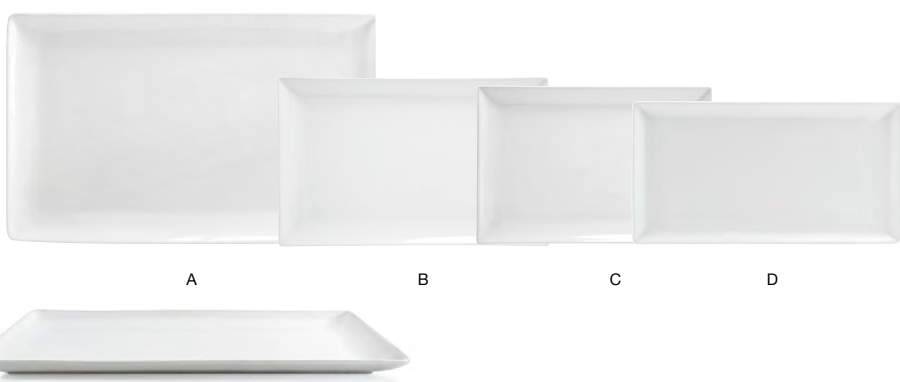

A 21" x 13" Mod® Platter 21 x 13 x 1 in | 53.4 x 33.1 x 2.8 cm pack 2 SPT065WHP20	C 14" x 9.5" Mod® Ideal Dinner Platter 14 x 9.5 x .75 in | 35.4 x 24 x 2.2 cm pack 4 DOS004WHP21
B 16.25" x 10.25" Mod® Ideal Platter 16.25 x 10.25 x 1 in | 41.3 x 25.9 x 2.3 cm pack 2 BPT032WHP20	D 13" x 7" Mod® Platter 13 x 7 x .75 in | 33.3 x 17.8 x 2.1 cm pack 4 DDP066WHP21