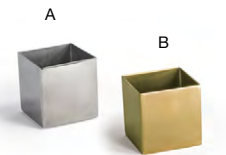

- **A 4 oz Square Brushed Stainless Holder - Silver** pack 6 **ASC017BSS22**
  2 sq x 2 in | 5 sq x 5 cm, 118 ml
- **B 4 oz Square Brushed Stainless Holder - Matte Brass** pack 6 **ASC017GOS22**
  2 sq x 2 in | 5 sq x 5 cm, 118 ml