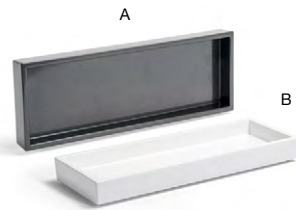

- **A 10" x 3.5" New York Amenity Tray - Onyx** pack 12 **RTR027BKT13**
  10 x 3.5 x 1 in | 25.7 x 9 x 2.5 cm
- **B 10" x 3.5" New York Amenity Tray - Snow** pack 12 **RTR027WHT13**
  10 x 3.5 x 1 in | 25.7 x 9 x 2.5 cm