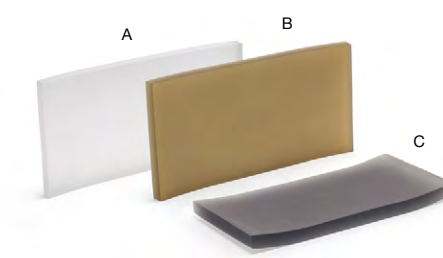

- **A 8" x 4" Nassau Amenity Tray - Ice** pack 12 **RTR026FRR13**
  8 x 4 x .75 in | 20.3 x 10.2 x 1.7 cm
- **B 8" x 4" Nassau Amenity Tray - Nutmeg** pack 12 **RTR026BRR13**
  8 x 4 x .75 in | 20.3 x 10.2 x 1.7 cm
- **C 8" x 4" Nassau Amenity Tray - Smoke** pack 12 **RTR026GYR13**
  8 x 4 x .75 in | 20.3 x 10.2 x 1.7 cm