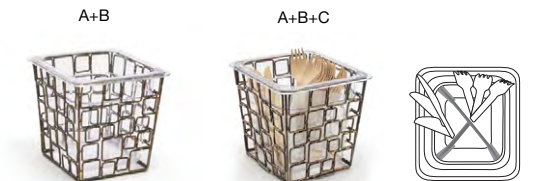

**LIGHTWEIGHT & DURABLE | MAXIMIZES SPACE | MULTIFUNCTIONAL**

**A 1/2 Size Pan - Shallow** pack 4 **BHO097CLT21**  
 13 x 10.5 x 2.5 in, 4 qt | 32.8 x 26.4 x 6.4 cm, 3.8 L  
**B 1/2 Size Coppered Link Housing - Shallow** pack 2 **BHO095GOI20**  
 12.25 x 10 x 2.75 in | 30.8 x 25.2 x 7.2 cm  
**A+B 1/2 Size Coppered Link Housing/Pan Set - Shallow** pack 2 **BHO113GOI20**  
 13 x 10.5 x 2.75 in, 4 qt | 32.8 x 26.4 x 7.2 cm, 3.8 L