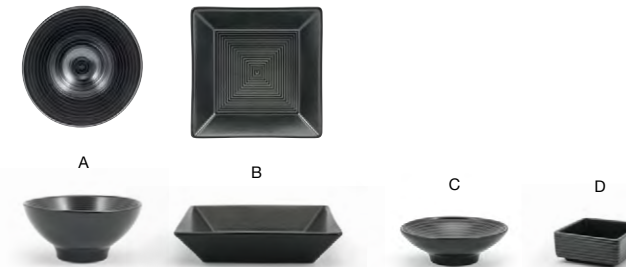

- **A 5" Round Spiral® Footed Bowl - 11 oz - Ink** pack 12 **DBO006BKP23**
  5 dia x 2.5 in | 12.9 dia x 6.1 cm, 325 ml
- **B 5.5" Square Spiral® Bowl - 10 oz - Ink** pack 12 **DBO008BKP23**
  5.5 sq x 1.25 in | 14.2 sq x 3.3 cm, 296 ml
- **C 3.25" Round Spiral® Dish - 1.5 oz - Ink** pack 12 **DSD008BKP23**
  3.25 dia x 1 in | 8.2 dia x 2.7 cm, 89 ml
- **D 2.75" Square Spiral® Dish - 3 oz - Ink** pack 12 **TSH007BKP23**
  2.75 sq x 1.25 in | 7.1 sq x 3 cm, 89 ml