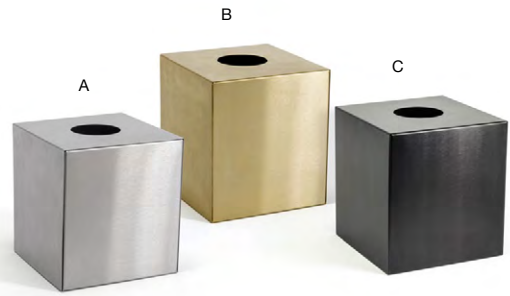

- **A Brushed Stainless Tissue Cover - Silver** pack 4 **RTB021BSS21**
  5 sq x 5.5 in | 12.9 sq x 14 cm
- **B Brushed Stainless Tissue Cover - Matte Brass** pack 4 **RTB021GOS21**
  5 sq x 5.5 in | 12.9 sq x 14 cm
- **C Brushed Stainless Tissue Cover - Matte Black** pack 4 **RTB021BKS21**
  5 sq x 5.5 in | 12.9 sq x 14 cm

See our Tissue Box Riser on page 138