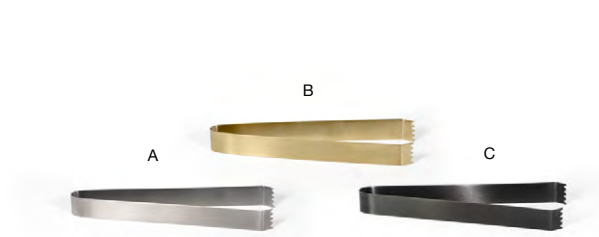

- **A 7" Brushed Stainless Tongs - Silver** pack 12 **BUT021BSS23**
  7 in | 18 cm
- **B 7" Brushed Stainless Tongs - Matte Brass** pack 12 **BUT021GOS23**
  7 in | 18 cm
- **C 7" Brushed Stainless Tongs - Matte Black** pack 12 **BUT031BKS23**
  7 in | 18 cm

More tong options on page 149