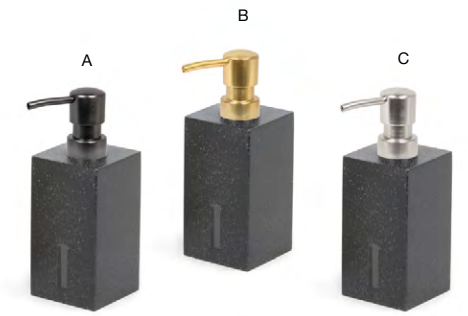

- **A 10 oz Morocco Pump - Onyx with Matte Black Top** pack 6 **RSP032BKR12** **NEW**
  2.5 sq x 6.75 in | 6.5 sq x 17.4 cm, 296 ml
- **B 10 oz Morocco Pump - Onyx with Matte Brass Top** pack 6 **RSP033BKR12** **NEW**
  2.5 sq x 6.75 in | 6.5 sq x 17.4 cm, 296 ml
- **C 10 oz Morocco Pump - Onyx with Brushed Top** pack 6 **RSP034BKR12** **NEW**
  2.5 sq x 6.75 in | 6.5 sq x 17.4 cm, 296 ml