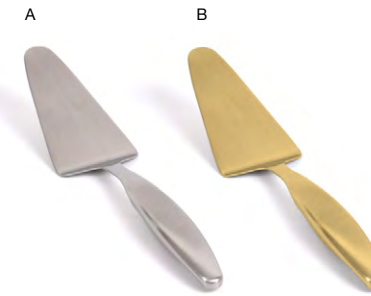

- **A** 10.25" Brushed Stainless Cake Server - Silver pack 12 **BUT039BSS23** **NEW**
  10.25 in | 26.3 cm
- **B** 10.25" Brushed Stainless Cake Server - Matte Brass pack 12 **BUT039GOS23** **NEW**
  10.25 in | 26.3 cm