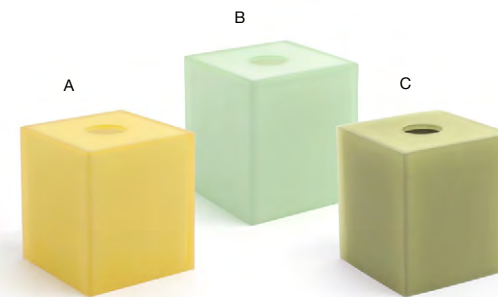

1. **A Nassau Tissue Cover - Ginger** pack 4 **RTB007ORR11**
     5.25 sq x 5.75 in | 13.2 sq x 14.5 cm
   - **B Nassau Tissue Cover - Ocean** pack 4 **RTB007LBR11**
     5.25 sq x 5.75 in | 13.2 sq x 14.5 cm
   - **C Nassau Tissue Cover - Sage** pack 4 **RTB007GRR11**
     5.25 sq x 5.75 in | 13.2 sq x 14.5 cm
2. See our Tissue Box Riser on page 138