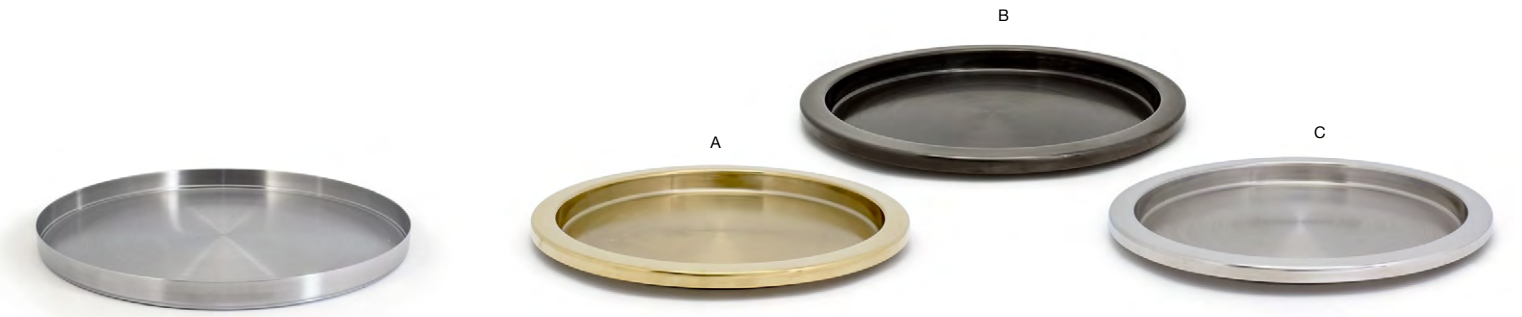

- **A 1.5" x 0.75" Brushed Stainless Menu/Sign Holder - Silver** pack 12 **BHO001BCZ23**
  1.5 x .75 x .75 in | 3.8 x 1.9 x 1.9 cm
- **B 1.5" x 0.75" Brushed Stainless Menu/Sign Holder - Matte Brass** pack 12 **BHO001GOZ23**
  1.5 x .75 x .75 in | 3.8 x 1.9 x 1.9 cm
- **C 1.5" x 0.75" Brushed Stainless Menu/Sign Holder - Matte Black** pack 12 **BHO001BKZ23**
  1.5 x .75 x .75 in | 3.8 x 1.9 x 1.9 cm

- **12.25" Round Brushed Stainless Soho Plate - Silver**
  12.25 dia x .75 in | 31 dia x 2.1 cm
  pack 4 **DOS034BSS21**
- **A 14" Round Brushed Stainless Tray - Matte Brass** pack 4 **RRT011GOS21**
  14 dia x 1 in | 35.5 dia x 2.4 cm
- **B 14" Round Brushed Stainless Tray - Matte Black** pack 4 **RRT011BKS21**
  14 dia x 1 in | 35.5 dia x 2.4 cm
- **C 14" Round Brushed Stainless Tray - Silver** pack 4 **RRT011BSS21**
  14 dia x 1 in | 35.5 dia x 2.4 cm

MAKE IT YOUR OWN - MIX & MATCH TRAYS WITH LINERS BELOW