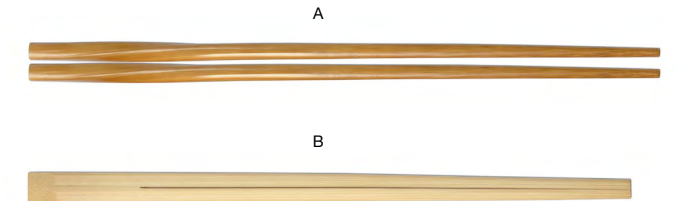

ASK ABOUT  
*customization!*

- 9" Custom Chopsticks - 10,000 pairs** pack 1  
9 in | 23 cm  
**FCH018NAB16**

- A 10" Twisted Bamboo Chopsticks** pack 24 **FCH026BRB94**  
10 in | 25.4 cm
- B 9.5" Bamboo Chopsticks - 1000 Pairs** pack 1 **FCH018NAB99**  
9.5 in | 23.9 cm