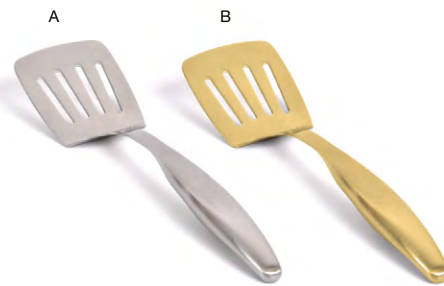

A 10.25" Brushed Stainless Slotted Turner - Silver	pack 12	BUT038BSS23	NEW
10.25 in | 26.3 cm			
B 10.25" Brushed Stainless Slotted Turner - Matte Brass	pack 12	BUT038GOS23	NEW
10.25 in | 26.3 cm