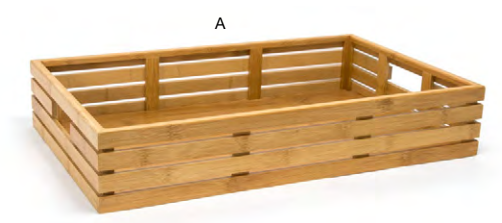

A Full Size Bamboo Basket - Shallow pack 2 **BHO063BBB20**
20.75 x 13 x 3.75 in | 52.8 x 32.8 x 9.5 cm