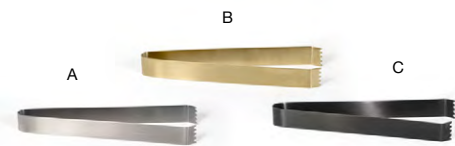

### ADDITIONAL COORDINATING OPTIONS

**7" Brushed Stainless Tongs**  
See on page 149

**6" Brushed Stainless Ice Scoop**  
See on page 149

**17 qt London Recycle Bin**  
See on page 168

- A 2 qt Rectangle New York Ice Bucket - Stone** pack 2 **RIB005BET20** NEW  
7.5 x 4.75 x 6.5 in | 19 x 11.9 x 16.6 cm, 1.9 L
- B 2 qt Rectangle New York Ice Bucket - Snow** pack 2 **RIB005WHR20**  
7.5 x 4.75 x 6.5 in | 19 x 11.9 x 16.6 cm, 1.9 L
- C 2 qt Rectangle New York Ice Bucket - Onyx** pack 2 **RIB005BKR20**  
7.5 x 4.75 x 6.5 in | 19 x 11.9 x 16.6 cm, 1.9 L
- D 2 qt Rectangle New York Ice Bucket - Peacock** pack 2 **RIB005BLT20**  
7.5 x 4.75 x 6.5 in | 19 x 11.9 x 16.6 cm, 1.9 L