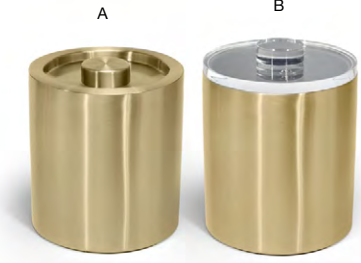

- **A 2 qt Round Brushed Stainless Ice Bucket - Matte Brass** pack 4 **RIB044GOS21**
  5.75 dia x 6.5 in | 14.5 dia x 16.2 cm, 1.9 L
- **B 2 qt Round Brushed Stainless Ice Bucket - Matte Brass with Acrylic Lid** pack 4 **RIB073GOS21**
  5.75 dia x 7 in | 14.5 dia x 17.9 cm, 1.9 L