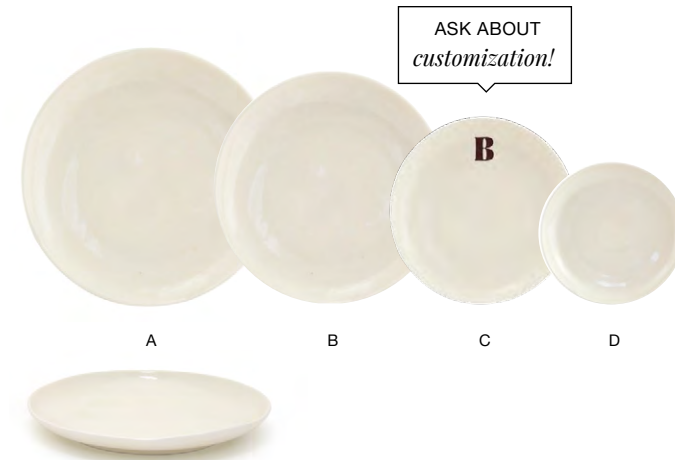

PC PLATE COVER AVAILABLE

- **A 11" Round Kiln® Plate - Vanilla Bean** pack 6 **DOS029BEP22** **PC**
  11 dia x 1.75 in | 28.2 dia x 4.3 cm
- **B 10" Round Kiln® Plate - Vanilla Bean** pack 6 **DDP061BEP22**
  10 dia x 1.5 in | 25.1 dia x 4 cm
- **C 8" Round Kiln® Plate - Vanilla Bean** pack 12 **DSP031BEP23**
  8 dia x 1.25 in | 20.5 dia x 3.1 cm
- **D 6" Round Kiln® Plate - Vanilla Bean** pack 12 **DAP076BEP23**
  6 dia x 1 in | 15 dia x 2.3 cm