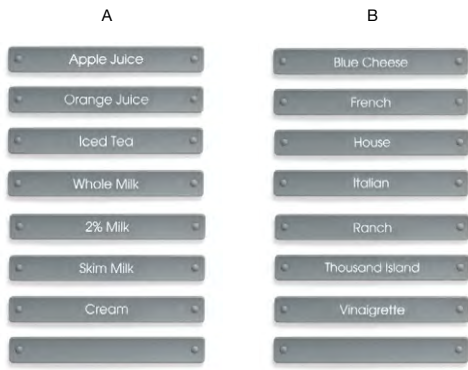

- **A Beverage Carafe Labels - Set of 8** pack 1 **ACF010GYT88**
  5.25 x .75 in | 13.5 x 1.8 cm
- **B Salad Dressing Carafe Labels - Set of 8** pack 1 **ACF009GYT88**
  5.25 x .75 in | 13.5 x 1.8 cm