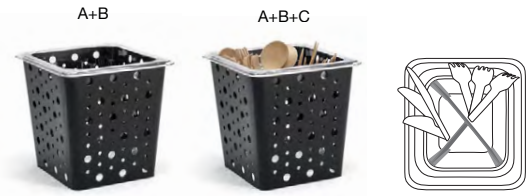

A	1/6 Size Pan - Deep 6.75 x 6.25 x 5.75 in, 2.25 qt | 17.3 x 16 x 14.6 cm, 2.1 L	pack 4	BHO054CLT21
B	1/6 Size Dots Housing - Deep - Black 6.25 x 5.75 x 6 in | 15.6 x 14.4 x 15.2 cm	pack 4	BHO067BKI21
A+B	1/6 Size Dots Housing/Pan Set - Deep - Black 6.75 x 6.25 x 6 in, 2.25 qt | 17.3 x 16 x 15.2 cm, 2.1 L	pack 4	BHO072BKI21
C	Flatware Divider Insert 6.5 x 3.25 x 3.75 in | 16.3 x 8.1 x 9.5 cm	pack 4	BHO077FRT21
A+B+C	1/6 Size Dots Flatware Divider Set - Black 6.75 x 6.25 x 6 in | 17.3 x 16 x 15.2 cm	pack 4	BHO078BKI21

2. Shown with:
   Servewise® Utensils
   See on page 145