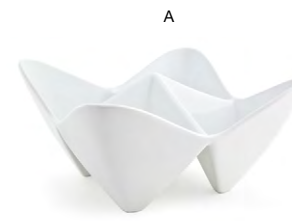

A

A 10" Square Kyoto™ Pinch Bowl - 36 oz pack 2 **DBO104WHP20**
10 sq x 6 in | 25.3 sq x 15.5 cm, 1.1 L

B 4.5" Square Kyoto™ Pinch Bowl - 4 oz pack 6 **DBO089WHP22**
4.5 sq x 2.5 in | 11.6 sq x 6.6 cm, 120 ml