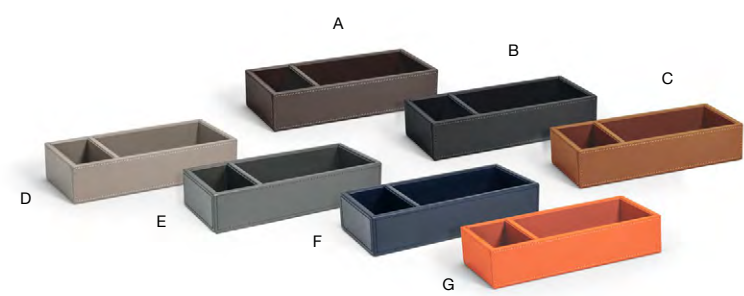

- **A 9.5" x 4.25" London Accessory Holder - Brown** pack 4 **RAH008BRL21**
  9.5 x 4.25 x 2 in | 24 x 10.7 x 5.1 cm
- **B 9.5" x 4.25" London Accessory Holder - Black** pack 4 **RAH008BKL21**
  9.5 x 4.25 x 2 in | 24 x 10.7 x 5.1 cm
- **C 9.5" x 4.25" London Accessory Holder - Saddle** pack 4 **RAH008TAL21**
  9.5 x 4.25 x 2 in | 24 x 10.7 x 5.1 cm
- **D 9.5" x 4.25" London Accessory Holder - Stone** pack 4 **RAH008BEL21**
  9.5 x 4.25 x 2 in | 24 x 10.7 x 5.1 cm
- **E 9.5" x 4.25" London Accessory Holder - Smoke** pack 4 **RAH008GYL21**
  9.5 x 4.25 x 2 in | 24 x 10.7 x 5.1 cm
- **F 9.5" x 4.25" London Accessory Holder - Navy** pack 4 **RAH008BLL21**
  9.5 x 4.25 x 2 in | 24 x 10.7 x 5.1 cm
- **G 9.5" x 4.25" London Accessory Holder - Persimmon** pack 4 **RAH008ORL21**
  9.5 x 4.25 x 2 in | 24 x 10.7 x 5.1 cm