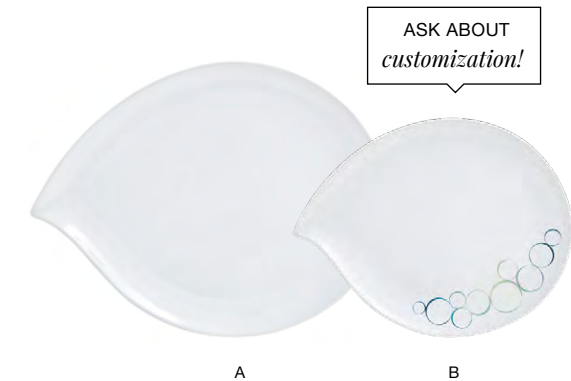

ASK ABOUT customization!