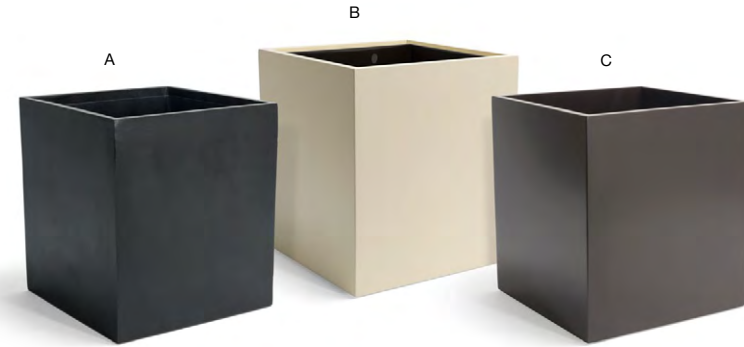

- **A 11.5 qt Morocco Cube - Onyx** pack 2 **RWA010BKW10**
  9 sq x 10 in | 23.1 sq x 25.6 cm, 10.9 L
- **B 11.5 qt Morocco Cube - Stone** pack 2 **RWA010GYW10**
  9 sq x 10 in | 23.1 sq x 25.6 cm, 10.9 L
- **C 11.5 qt Morocco Cube - Chocolate** pack 2 **RWA010ESW10**
  9 sq x 10 in | 23.1 sq x 25.6 cm, 10.9 L

Shown with:
9" PP Cube Liner-Brown
RWL008EST23
More Waste Bin Liners on page 171