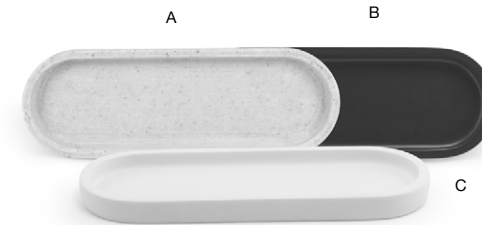

- **A 10.5" x 3.75" Miami Amenity Tray - Cement Grey** pack 6 **RTR009GYR12** **NEW**
  10.5 x 3.75 x .75 in | 26.9 x 9.5 x 2 cm
- **B 10.5" x 3.75" Miami Amenity Tray - Chocolate** pack 6 **RTR009ESR12**
  10.5 x 3.75 x .75 in | 26.9 x 9.5 x 2 cm
- **C 10.5" x 3.75" Miami Amenity Tray - Shell** pack 6 **RTR009WHR12**
  10.5 x 3.75 x .75 in | 26.9 x 9.5 x 2 cm