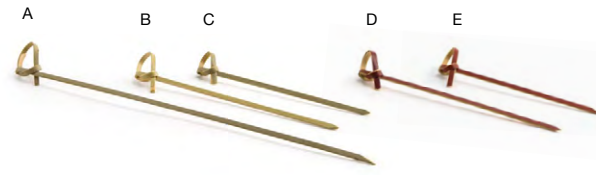

- **A 7" Knotted Bamboo Pick - Natural - Bag of 100** 7 in | 18 cm pack 12 **AST002NAB83**
- **B 4.5" Knotted Bamboo Pick - Natural - Bag of 100** 4.5 in | 11.5 cm pack 12 **AST001NAB83**
- **C 3.5" Knotted Bamboo Pick - Natural - Bag of 100** 3.5 in | 9 cm pack 12 **AST012NAB83**
- **D 4.5" Knotted Bamboo Pick - Sepia - Bag of 100** 4.5 in | 11.5 cm pack 12 **AST017RDB83**
- **E 3.5" Knotted Bamboo Pick - Sepia - Bag of 100** 3.5 in | 9 cm pack 12 **AST016RDB83**