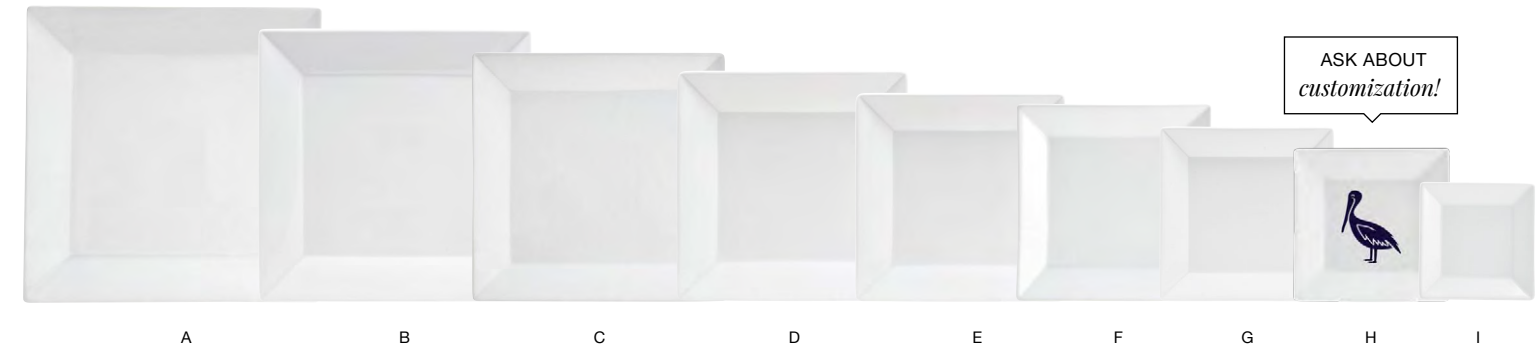

A 12.75" Square Kyoto™ Plate pack 4 **SPT031WHP11**
12.75 sq x 1.25 in | 32.3 sq x 3 cm
B 11.75" Square Kyoto™ Plate pack 4 **DOS027WHP21**
11.75 sq x 1 in | 30 sq x 2.7 cm
C 10.75" Square Kyoto™ Plate pack 12 **DDP005WHP23**
10.75 sq x 1 in | 27.3 sq x 2.8 cm

D 10" Square Kyoto™ Plate pack 6 **DDP056WHP22**
10 sq x 1 in | 25.4 sq x 2.8 cm
E 9" Square Kyoto™ Plate pack 6 **DDP055WHP22**
9 sq x 1 in | 23 sq x 2.3 cm
F 8.5" Square Kyoto™ Plate pack 12 **DAP011WHP13**
8.5 sq x .75 in | 21.3 sq x 2.2 cm

G 7.5" Square Kyoto™ Plate pack 6 **DSP029WHP22**
7.5 sq x .75 in | 19.1 sq x 2.1 cm
H 6.5" Square Kyoto™ Plate pack 12 **DAP046WHP23**
6.5 sq x 1 in | 16.5 sq x 2.5 cm
I 5" Square Kyoto™ Plate pack 12 **DAP002WHP23**
5 sq x .75 in | 12.5 sq x 1.8 cm