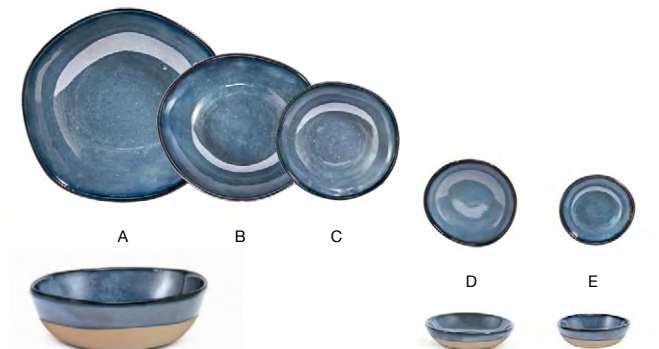

- **A 8.75" Round Artefact® Bowl - 48 oz - Indigo** pack 4 **DBO161BLP21**
  8.75 dia x 2.75 in | 22 dia x 7.2 cm, 1.4 L
- **B 7" Round Artefact® Bowl - 24 oz - Indigo** pack 6 **DBO163BLP22**
  7 dia x 2.25 in | 18 dia x 5.9 cm, 710 ml
- **C 5.25" Round Artefact® Bowl - 11 oz - Indigo** pack 12 **DBO164BLP23**
  5.25 dia x 1.75 in | 13.4 dia x 4.2 cm, 325 ml
- **D 3.5 oz Round Artefact® Ramekin - Indigo** pack 12 **DSD070BLP23**
  4 dia x 1 in | 10.2 dia x 2.5 cm, 104 ml
- **E 2 oz Round Artefact® Ramekin - Indigo** pack 12 **DSD071BLP23**
  3.25 dia x 1 in | 8.1 dia x 2.5 cm, 59 ml

- **A 16 oz Artefact® Mug - Indigo** pack 12 **DMU027BLP23**
  5.75 x 4.25 x 3.25 in | 14.7 x 10.5 x 8.5 cm, 473 ml
- **B 11 oz Artefact® Cup - Indigo** pack 12 **DMU026BLP23**
  5 x 3.5 x 3 in | 12.6 x 9.2 x 7.5 cm, 325 ml
- **C 6" Round Artefact® Saucer - Indigo** pack 12 **DCS064BLP23**
  6 dia x .75 in | 15.5 dia x 1.6 cm
- **D 3 oz Artefact® Cup - Indigo** pack 12 **DCS069BLP23**
  3.25 x 2.5 x 1.75 in | 8.3 x 6.5 x 4.7 cm, 89 ml
- **E 4.5" Artefact® Saucer - Indigo** pack 12 **DCS070BLP23**
  4.5 dia x .5 in | 11.7 dia x 1.4 cm