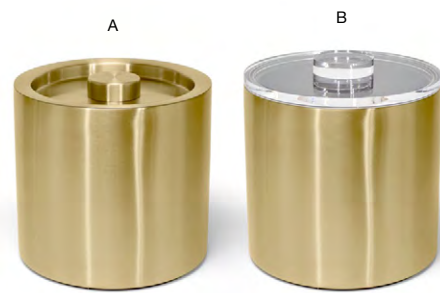

- **A 3 qt Round Brushed Stainless Ice Bucket - Matte Brass** pack 4 **RIB024GOS21**
  7.5 dia x 7.25 in | 19 dia x 18.3 cm, 2.8 L
- **B 3 qt Round Brushed Stainless Ice Bucket - Matte Brass with Acrylic Lid** pack 4 **RIB030GOS21**
  7.5 dia x 7.75 in | 19 dia x 20 cm, 2.8 L