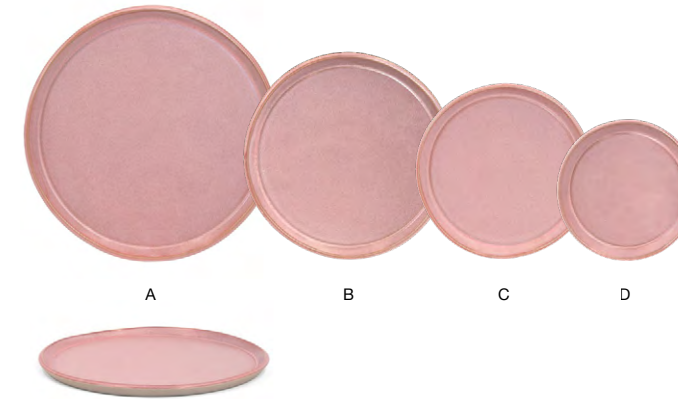

- **A 11" Round Mezze™ Plate - Guava** pack 4 **DDP098PIP21** **PC**
  11 dia x .5 in | 28.2 dia x 1.5 cm
- **B 9" Round Mezze™ Plate - Guava** pack 6 **DSP048PIP22**
  9 dia x .5 in | 23.1 dia x 1.5 cm
- **C 7.5" Round Mezze™ Plate - Guava** pack 12 **DAP093PIP23**
  7.5 dia x .5 in | 19.3 dia x 1.5 cm
- **D 6" Round Mezze™ Plate - Guava** pack 12 **DBB042PIP23**
  6 dia x .5 in | 15.5 dia x 1.3 cm

- **9.25" Round Mezze™ Bowl - 36 oz - Guava** pack 4 **DBO199PIP21** **PC**
  9.25 dia x 1.5 in
  23.5 dia x 4 cm, 1.1 L