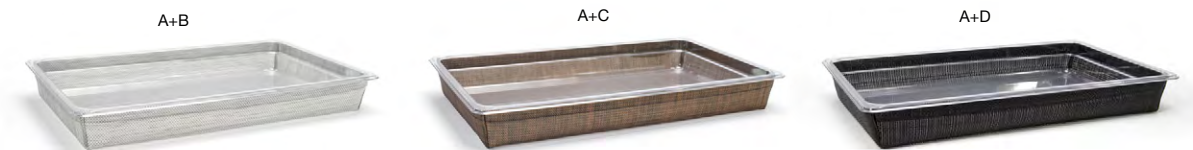

A	Full Size Pan - Shallow 20.75 x 13 x 2.5 in, 3.75 qt 52.8 x 32.8 x 6.4 cm, 3.6 L	pack 2	BHO053CLT20	C	Full Size Metroweave® Housing - Shallow - Mesh Copper 19.75 x 12.25 x 2.5 in 50.4 x 30.8 x 6.2 cm	pack 4	BHO127COV21
B	Full Size Metroweave® Housing - Shallow - Mesh Grey 19.75 x 12.25 x 2.5 in 50.4 x 30.8 x 6.2 cm	pack 4	BHO127GYV21	A+C	Full Size Metroweave® Housing/Pan Set - Shallow - Mesh Copper 20.75 x 13 x 2.5 in, 3.75 qt 52.8 x 32.8 x 6.6 cm, 3.6 L	pack 4	BHO132COV21
A+B	Full Size Metroweave® Housing/Pan Set - Shallow - Mesh Grey 20.75 x 13 x 2.5 in, 3.75 qt 52.8 x 32.8 x 6.6 cm, 3.6 L	pack 4	BHO132GYV21	D	Full Size Metroweave® Housing - Shallow - Random Weave Black 19.75 x 12.25 x 2.5 in 50.4 x 30.8 x 6.2 cm	pack 4	BHO127BKV21
				A+D	Full Size Metroweave® Housing/Pan Set - Shallow - Random Weave Black 20.75 x 13 x 2.5 in, 3.75 qt 52.8 x 32.8 x 6.6 cm, 3.6 L	pack 4	BHO132BKV21

METROWEAVE® BUFFET

mesh copper, mesh grey & random weave black

Our Metroweave® buffet collection is the ideal option for effortlessly elevating your buffet presentation with both style and functionality. Crafted from durable woven vinyl, this collection is engineered to withstand the demands of buffet service, boasting resistance to stains, fading, bacteria, and heat.

STAIN-RESISTANT | LIGHTWEIGHT & DURABLE | EASY-CARE