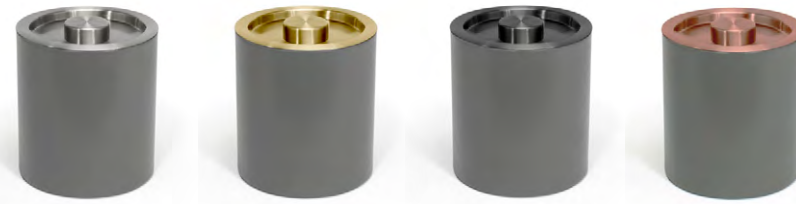

2 qt Round London Ice Bucket - Smoke with Silver Lid
5.75 dia x 6.75 in
14.6 dia x 17.1 cm, 1.9 L
pack 4
RIB063GYL21

2 qt Round London Ice Bucket - Smoke with Matte Brass Lid
5.75 dia x 6.75 in
14.6 dia x 17.1 cm, 1.9 L
pack 4
RIB062GYL21

2 qt Round London Ice Bucket - Smoke with Matte Black Lid
5.75 dia x 6.75 in
14.6 dia x 17.1 cm, 1.9 L
pack 4
RIB061GYL21

2 qt Round London Ice Bucket - Smoke with Rose Gold Lid
5.75 dia x 6.75 in
14.6 dia x 17.1 cm, 1.9 L
pack 4
RIB076GYL21