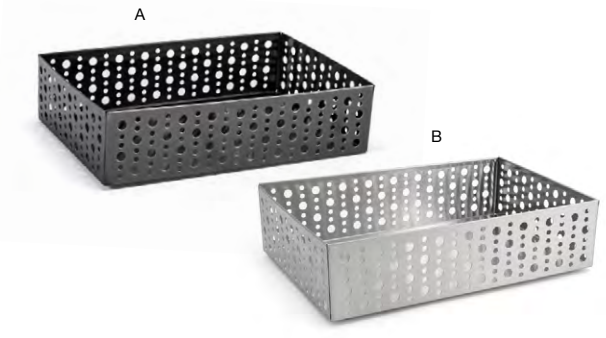

- **A 9" x 6" Brushed Stainless Dots Basket - Matte Black** pack 4 **BHO042BKS21**
  9 x 6 x 2.25 in | 23 x 15.5 x 5.7 cm
- **B 9" x 6" Brushed Stainless Dots Basket - Silver** pack 4 **BHO042BSS21**
  9 x 6 x 2.25 in | 23 x 15.5 x 5.7 cm

NEW