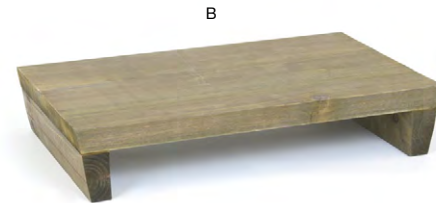

**B** 16" x 9" Asheville Board - Cider pack 6 **SPT069NAW22** **NEW**  
16 x 9 x 3 in | 40.8 x 23.1 x 7.7 cm

**8.25" Square Asheville Accessory Holder - Cider**  
8.25 sq x 3 in  
21.2 sq x 7.5 cm  
pack 4  
**RAH002NAW21**