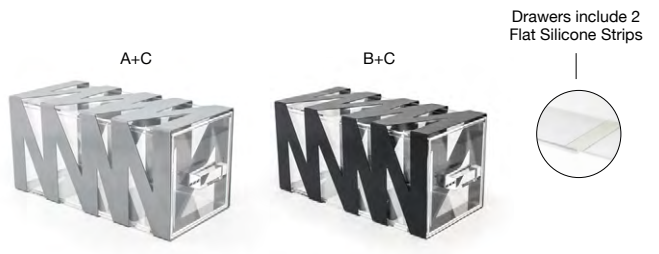

C Acrylic Display Drawer pack 2 **BHO079CLT20**
13.5 x 6 sq in | 34.3 x 15.5 sq cm

A+C Zig Zag Housing/Drawer Set - Silver pack 2 **BHO085SII20**
13.75 x 6.5 x 6.5 in | 34.8 x 16.3 x 16.3 cm

B+C Zig Zag Housing/Drawer Set - Matte Black pack 2 **BHO085BKI20**
13.75 x 6.5 x 6.5 in | 34.8 x 16.3 x 16.3 cm

Replacement Flat Silicone Strip - Bag of 2
BHO107CLT88