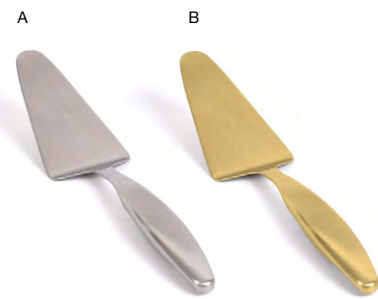

BUFFET ESSENTIAL ELEMENTS - SERVING UTENSILS

A 10.25" Brushed Stainless Cake Server - Silver	pack 12	BUT039BSS23	NEW
10.25 in | 26.3 cm			
B 10.25" Brushed Stainless Cake Server - Matte Brass	pack 12	BUT039GOS23	NEW
10.25 in | 26.3 cm