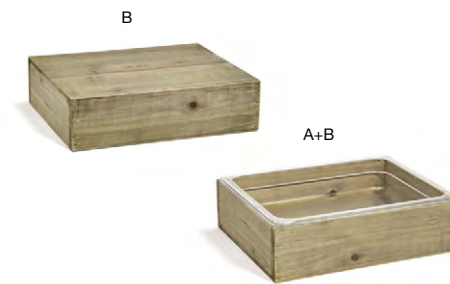

- **A** 1/2 Size Pan - Shallow pack 4 **BHO097CLT21**
- **B** 1/2 Size Asheville Housing - Shallow - Cider pack 2 **BHO140NAW20** **NEW**
- **A+B** 1/2 Size Asheville Housing/Pan Set - Shallow - Cider pack 2 **BHO147NAW20** **NEW**