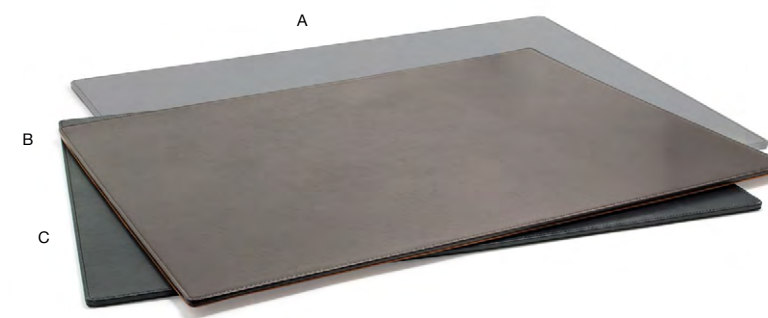

- **A** 24" x 19" London Blotter - Smoke pack 4 RBL002GYL21 **NEW**
  24 x 19 x .5 in | 61 x 48 x 1 cm
- **B** 24" x 19" London Blotter - Brown pack 4 RBL002BRL21
  24 x 19 x .5 in | 61 x 48 x 1 cm
- **C** 24" x 19" London Blotter - Black pack 4 RBL002BKL21
  24 x 19 x .5 in | 61 x 48 x 1 cm