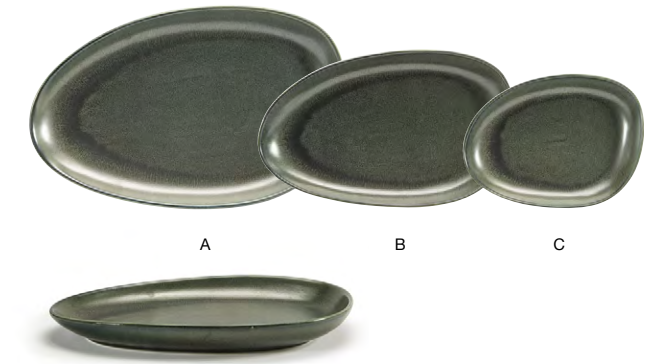

- **A 14" Oval Kiln® Platter - Sage** pack 2 **SPT056DGP20**
  14 x 9 x 1.5 in | 35.5 x 23 x 4.1 cm
- **B 11" Oval Kiln® Plate - Sage** pack 6 **DDP062DGP22**
  11 x 7 x 1.5 in | 28.2 x 17.6 x 3.9 cm
- **C 8" Oval Kiln® Plate - Sage** pack 12 **DSP032DGP23**
  8 x 6.25 x 1.5 in | 20.5 x 15.7 x 3.7 cm