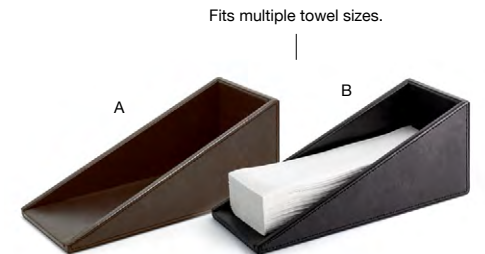

- **A 10.5" x 4.5" London Towel Holder - Brown** pack 4 **RTB027BRL11**
  10.5 x 4.5 x 4.5 in | 26.4 x 11.6 x 11.6 cm
- **B 10.5" x 4.5" London Towel Holder - Black** pack 4 **RTB027BKL11**
  10.5 x 4.5 x 4.5 in | 26.4 x 11.6 x 11.6 cm