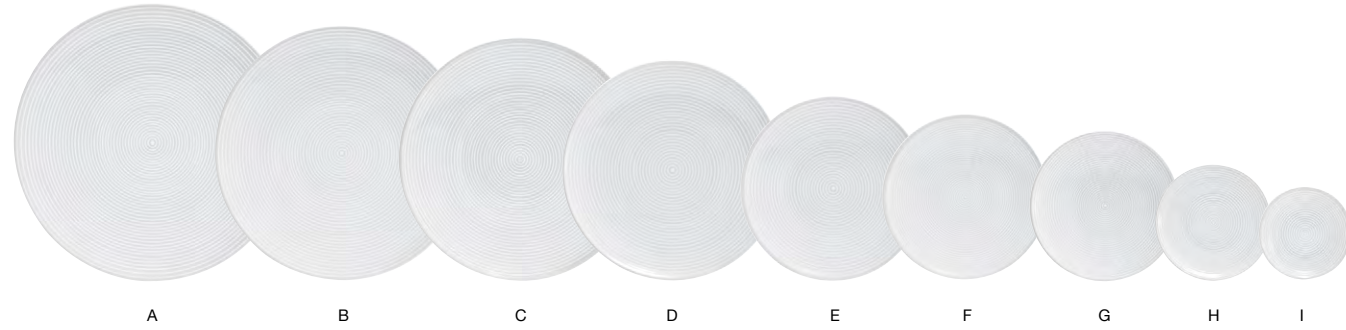

A 12" Round Spiral® Plate 12 dia x 1.75 in | 30.2 dia x 4.5 cm	pack 6	DOS006WHP22	F 7.25" Round Spiral® Plate 7.25 dia x 1.25 in | 18.7 dia x 2.9 cm	pack 6	DAP059WHP22
B 11" Round Spiral® Plate 11 dia x 1.5 in | 28.2 dia x 3.8 cm	pack 6	DDP018WHP22 PC	G 6.5" Round Spiral® Plate 6.5 dia x 1 in | 16.6 dia x 2.5 cm	pack 12	DBB001WHP23
C 10.5" Round Spiral® Plate 10.5 dia x 1.25 in | 26.7 dia x 3.4 cm	pack 6	DDP048WHP22 PC	H 5" Round Spiral® Plate 5 dia x .75 in | 12.9 dia x 1.8 cm	pack 12	DAP069WHP23
D 9.5" Round Spiral® Plate 9.5 dia x 1.25 in | 24.2 dia x 3.4 cm	pack 6	DSP022WHP22 PC	I 4" Round Spiral® Dish - 2.5 oz 4 dia x .75 in | 10.1 dia x 2 cm, 74 ml	pack 12	DSD058WHP23
E 8" Round Spiral® Plate 8 dia x 1 in | 20.6 dia x 2.8 cm	pack 12	DSP008WHP23