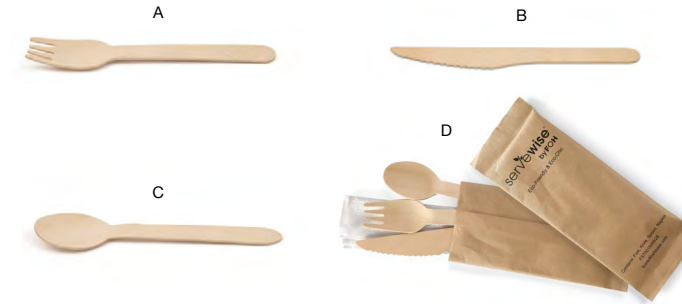

- A 6.25" Serwise® Fork - Pack 200** pack 1 **FDFO14NAW28**  
6.25 in | 16.1 cm
- B 6.25" Serwise® Knife - Pack 200** pack 1 **FDK014NAW28**  
6.25 in | 16.1 cm
- C 6.25" Serwise® Spoon - Pack 200** pack 1 **FSS015NAW28**  
6.25 in | 16.1 cm
- D Serwise® Cutlery/Napkin Set - Pack 200** pack 1 **FST001NAW28**  
6.5 x 1.5 x .75 in | 16.5 x 4 x 2 cm