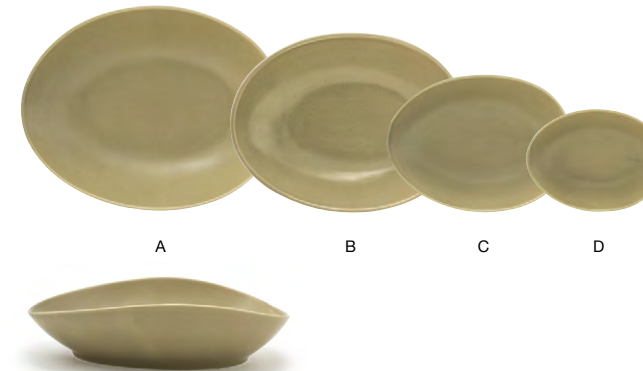

- **A 11" Oval Tides® Bowl - 40 oz - Sea Grass** pack 2 **DBO145GRP20**
  11 x 8.25 x 3 in | 28 x 20.9 x 7.5 cm, 1.2 L
- **B 10" Oval Tides® Bowl - 30 oz - Sea Grass** pack 4 **DBO146GRP21**
  10 x 7.75 x 2.75 in | 25.2 x 19.8 x 6.8 cm, 887 ml
- **C 8" Oval Tides® Bowl - 15 oz - Sea Grass** pack 4 **DBO147GRP21**
  8 x 5.75 x 2.25 in | 20.5 x 14.9 x 5.7 cm, 444 ml
- **D 6 oz Oval Tides® Ramekin - Sea Grass** pack 6 **DBO148GRP22**
  6 x 4.5 x 1.75 in | 15.3 x 11.4 x 4.3 cm, 175 ml

- **A 16 oz Round Tides® Tall Bowl - Sea Grass** pack 12 **DBO156GRP23**
  4.75 dia x 3.25 in | 12 dia x 8 cm, 473 ml
- **B 8 oz Round Tides® Tall Bowl/Cup - Sea Grass** pack 12 **DBO149GRP23**
  3.75 dia x 2.75 in | 9.5 dia x 7 cm, 237 ml
- **C 3 oz Oval Tides® Ramekin - Sea Grass** pack 12 **DSD061GRP23**
  5 x 3.5 x 1.5 in | 12.8 x 8.6 x 3.5 cm, 90 ml
- **D 1.5 oz Oval Tides® Ramekin - Sea Grass** pack 12 **DSD062GRP23**
  4 x 3 x 1.25 in | 10.4 x 7.5 x 3 cm, 44 ml

TIDES®

sea grass

A sandy green tone and curved, sculptural forms make Tides® Seagrass the perfect collection to enhance the colors of all cuisines.

SMOOTH CONTOURS | LIFETIME PLUS WARRANTY | EASILY STACKABLE

Superwhite Available
Pages 51-52

More Colors Available
Pages 116-121