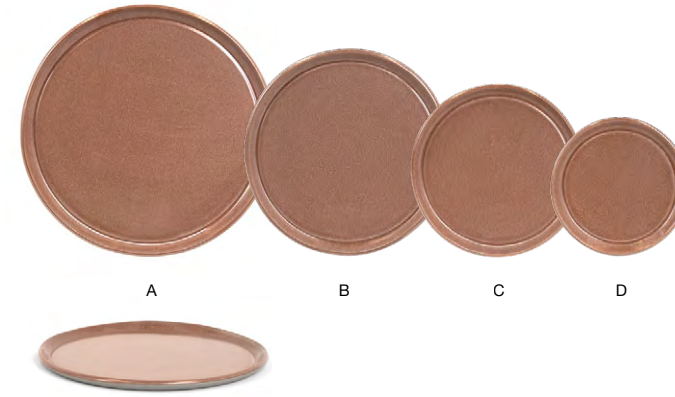

- **A 11" Round Mezze™ Plate - Cinnamon** pack 4 **DDP098BRP21** **PC**
  11 dia x .5 in | 28.2 dia x 1.5 cm
- **B 9" Round Mezze™ Plate - Cinnamon** pack 6 **DSP048BRP22**
  9 dia x .5 in | 23.1 dia x 1.5 cm
- **C 7.5" Round Mezze™ Plate - Cinnamon** pack 12 **DAP093BRP23**
  7.5 dia x .5 in | 19.3 dia x 1.5 cm
- **D 6" Round Mezze™ Plate - Cinnamon** pack 12 **DBB042BRP23**
  6 dia x .5 in | 15.5 dia x 1.3 cm

- **9.25" Round Mezze™ Bowl - 36 oz - Cinnamon**
  9.25 dia x 1.5 in
  23.5 dia x 4 cm, 1.1 L
  pack 4
  DBO199BRP21
  PC