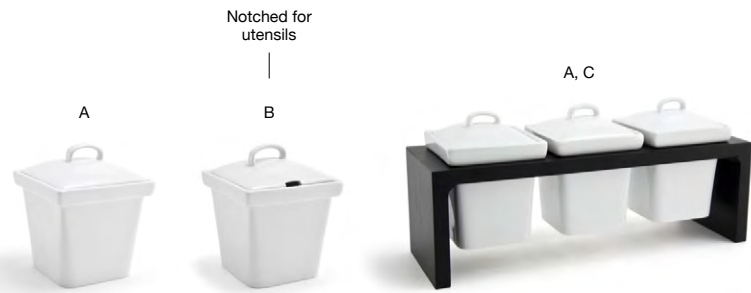

- **A 4" Square Mod® Pot with Lid - 15 oz** pack 6 **DBO076WHP22**
  4 sq x 5 in | 10.2 sq x 12.4 cm, 444 ml
- **Replacement Large Mod® Pot Lid** pack 12 **DBO102WHP23**
  3.5 sq x 1.5 in | 9 sq x 4.1 cm
- **B 4" Square Mod® Pot with Notched Lid - 15 oz** pack 6 **DBO086WHP22**
  4 sq x 5 in | 10.2 sq x 12.4 cm, 444 ml
- **Replacement Large Mod® Pot Notched Lid** pack 12 **DBO100WHP23**
  3.5 sq x 1.5 in | 9 sq x 4.1 cm
- **C 13.5" x 4.25" Triple Mod® Pot Holder - Black** pack 2 **BHO019BKB20**
  13.5 x 4.25 x 4.25 in | 34.5 x 11 x 11 cm