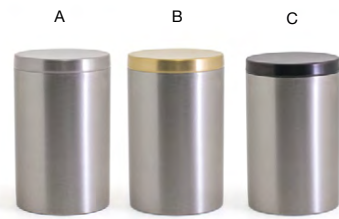

- **A Round Brushed Stainless Jar with Lid - Silver** pack 12 **RJR024BSS23**
  2.5 dia x 4.25 in
  6.5 dia x 10.6 cm
- **B Round Brushed Stainless Jar with Lid - Silver with Matte Brass Lid** pack 12 **RJR030BSS23**
  2.5 dia x 4.25 in
  6.5 dia x 10.6 cm
- **C Round Brushed Stainless Jar with Lid - Silver with Matte Black Lid** pack 12 **RJR028BSS23**
  2.5 dia x 4.25 in
  6.5 dia x 10.6 cm