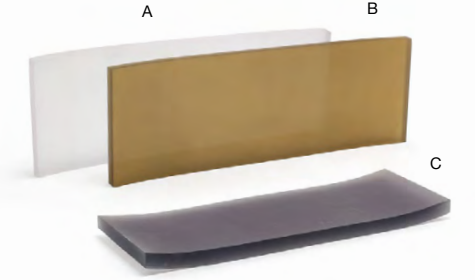

- **A 12" x 4" Nassau Amenity Tray - Ice** pack 6 **RTR011FRR12**
  12 x 4 x .75 in | 30.5 x 10 x 1.9 cm
- **B 12" x 4" Nassau Amenity Tray - Nutmeg** pack 6 **RTR011BRR12**
  12 x 4 x .75 in | 30.5 x 10 x 1.9 cm
- **C 12" x 4" Nassau Amenity Tray - Smoke** pack 6 **RTR011GYR12**
  12 x 4 x .75 in | 30.5 x 10 x 1.9 cm