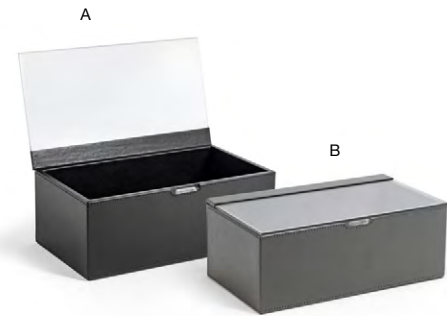

- **A** 9.5" x 5.25" Clear Top London Box - Black pack 2 RAH011BKL20
  9.5 x 5.25 x 3.5 in | 24 x 13.5 x 9.2 cm
- **B** 9.5" x 5.25" Clear Top London Box - Smoke pack 2 RAH011GYL20
  9.5 x 5.25 x 3.5 in | 24 x 13.5 x 9.2 cm