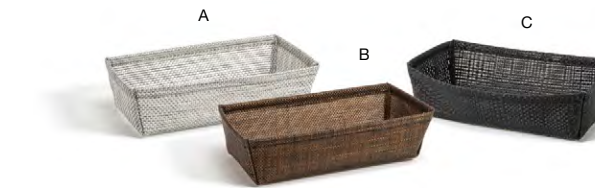

- **A** 7.5" x 4.25" Metroweave® Basket - Mesh Grey pack 6 **RBA005GYV22**
  7.5 x 4.25 x 2.25 in | 19 x 11 x 5.4 cm
- **B** 7.5" x 4.25" Metroweave® Basket - Mesh Copper pack 6 **RBA005COV22**
  7.5 x 4.25 x 2.25 in | 19 x 11 x 5.4 cm
- **C** 7.5" x 4.25" Metroweave® Basket - Random Weave Black pack 6 **RBA005BKV22**
  7.5 x 4.25 x 2.25 in | 19 x 11 x 5.4 cm