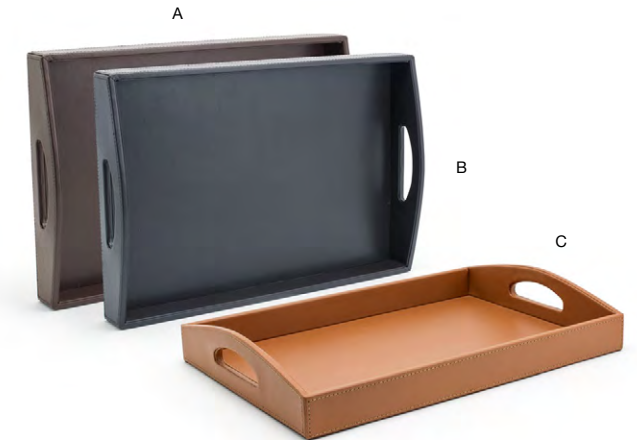

SEE EVEN MORE MIX & MATCH ICE BUCKET OPTIONS ON PAGES 139-148

**SMOKE BASE COMBINATIONS**

- A 2 qt Round London Ice Bucket - Smoke with Matte Brass Lid** pack 4 **RIB062GYL21**  
5.75 dia x 6.75 in | 14.6 dia x 17.1 cm, 1.9 L
- B 2 qt Round London Ice Bucket - Smoke with Matte Black Lid** pack 4 **RIB061GYL21**  
5.75 dia x 6.75 in | 14.6 dia x 17.1 cm, 1.9 L
- C 2 qt Round London Ice Bucket - Smoke with Rose Gold Lid** pack 4 **RIB076GYL21**  
5.75 dia x 6.75 in | 14.6 dia x 17.1 cm, 1.9 L
- D 2 qt Round London Ice Bucket - Smoke** pack 4 **RIB014GYL21**  
5.75 dia x 7.25 in | 14.6 dia x 18.4 cm, 1.9 L
- E 2 qt Round London Ice Bucket - Smoke with Silver Lid** pack 4 **RIB063GYL21**  
5.75 dia x 6.75 in | 14.6 dia x 17.1 cm, 1.9 L
- F 2 qt Round London Ice Bucket - Smoke with Acrylic Lid** pack 4 **RIB064GYL21**  
5.75 dia x 7.25 in | 14.6 dia x 18.5 cm, 1.9 L

- A 19" x 13" London Handled Tray - Brown** pack 2 **RRT001BRL10**  
19 x 13 x 2.5 in | 48.5 x 33.2 x 6.5 cm
- B 19" x 13" London Handled Tray - Black** pack 2 **RRT001BKL10**  
19 x 13 x 2.5 in | 48.5 x 33.2 x 6.5 cm
- C 19" x 13" London Handled Tray - Smoke** pack 2 **RRT001GYL10**  
19 x 13 x 2.5 in | 48.5 x 33.2 x 6.5 cm

- A 16" x 11" London Handled Tray - Brown** pack 4 **RRT014BRL21**  
16 x 11 x 2.75 in | 40.8 x 28 x 6.8 cm
- B 16" x 11" London Handled Tray - Black** pack 4 **RRT014BKL21**  
16 x 11 x 2.75 in | 40.8 x 28 x 6.8 cm
- C 16" x 11" London Handled Tray - Saddle** pack 4 **RRT014TAL21**  
16 x 11 x 2.75 in | 40.8 x 28 x 6.8 cm