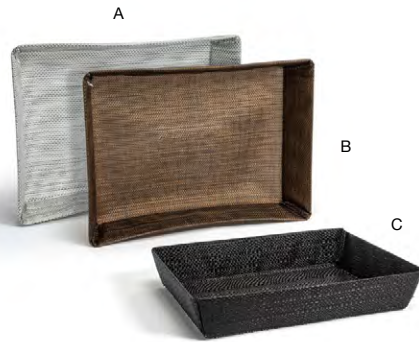

- **A 11" x 8" Metroweave® Basket - Mesh Grey** pack 6 **BBK047GYV22**
  11 x 8 x 2 in | 28 x 20.5 x 5.2 cm
- **B 11" x 8" Metroweave® Basket - Mesh Copper** pack 6 **BBK047COV22**
  11 x 8 x 2 in | 28 x 20.5 x 5.2 cm
- **C 11" x 8" Metroweave® Basket - Random Weave Black** pack 6 **BBK047BKV22**
  11 x 8 x 2 in | 28 x 20.5 x 5.2 cm