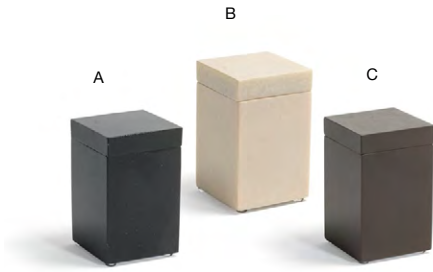

**SMOOTH FINISH | VISIBLE STONE FLECKS | EASY-CARE**

- A 4" Square Morocco Dish - Onyx** pack 12 **RSD007BKC23** (stoneware)  
4 sq x 1 in | 10.4 sq x 2.7 cm
- B 4" Square Morocco Dish - Stone** pack 12 **RSD007GYC23** (stoneware)  
4 sq x 1 in | 10.4 sq x 2.7 cm
- C 4" Square Morocco Dish - Chocolate** pack 12 **RSD007ESC23** (stoneware)  
4 sq x 1 in | 10.4 sq x 2.7 cm