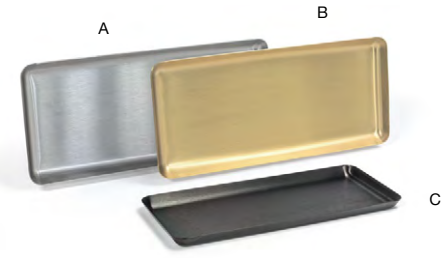

AMENITY TRAY OPTIONS - LARGEST TO SMALLEST

- **A 10" x 4.5" Brushed Stainless Amenity Tray - Silver** pack 6 **RTR037BSS22**
  10 x 4.5 x .5 in | 25.4 x 11.4 x 1.4 cm
- **B 10" x 4.5" Brushed Stainless Amenity Tray - Matte Brass** pack 6 **RTR037GOS22**
  10 x 4.5 x .5 in | 25.4 x 11.4 x 1.4 cm
- **C 10" x 4.5" Brushed Stainless Amenity Tray - Matte Black** pack 6 **RTR037BKS22**
  10 x 4.5 x .5 in | 25.4 x 11.4 x 1.4 cm