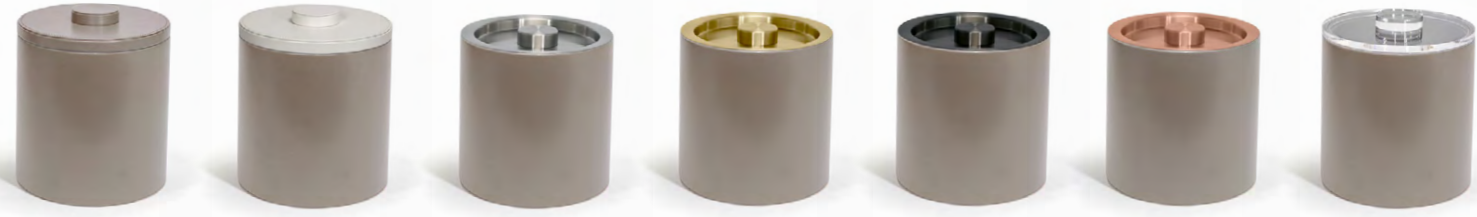

MIX & MATCH 3.5 QT & 2 QT ICE BUCKET OPTIONS - LARGEST TO SMALLEST

3.5 qt Round London Ice Bucket - Stone
7.5 dia x 8.75 in
19.2 dia x 22.5 cm, 3.3 L
pack 4
RIB017BEL21

3.5 qt Round London Ice Bucket - Stone with White Lid
7.5 dia x 8.75 in
19.2 dia x 22.5 cm, 3.3 L
pack 4
RIB046BEL21

3.5 qt Round London Ice Bucket - Stone with Silver Lid
7.5 dia x 8.25 in
19.2 dia x 21.1 cm, 3.3 L
pack 4
RIB025BEL21

3.5 qt Round London Ice Bucket - Stone with Matte Brass Lid
7.5 dia x 8.25 in
19.2 dia x 21.1 cm, 3.3 L
pack 4
RIB026BEL21

3.5 qt Round London Ice Bucket - Stone with Matte Black Lid
7.5 dia x 8.25 in
19.2 dia x 21.1 cm, 3.3 L
pack 4
RIB027BEL21

3.5 qt Round London Ice Bucket - Stone with Rose Gold Lid
7.5 dia x 8.25 in
19.2 dia x 21.1 cm, 3.3 L
pack 4
RIB074BEL21

3.5 qt Round London Ice Bucket - Stone with Acrylic Lid
7.5 dia x 8.75 in
19.2 dia x 22 cm, 3.3 L
pack 4
RIB020BEL21