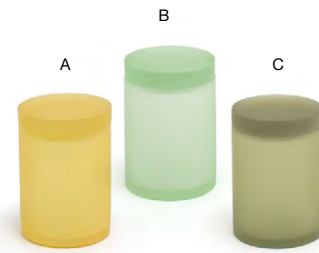

- **A Nassau Jar With Lid - Ginger** pack 6 **RJR010ORR12**
  3 dia x 4.25 in | 7.6 dia x 11 cm
- **B Nassau Jar With Lid - Ocean** pack 6 **RJR010LBR12**
  3 dia x 4.25 in | 7.6 dia x 11 cm
- **C Nassau Jar with Lid - Sage** pack 6 **RJR010GRR12**
  3 dia x 4.25 in | 7.6 dia x 11 cm

- **10 oz Nassau Pump - Sage with Low Profile Top**
  3 dia x 6.5 in | 7.7 dia x 16.2 cm, 296 ml
  pack 6 **RSP003GRR12**