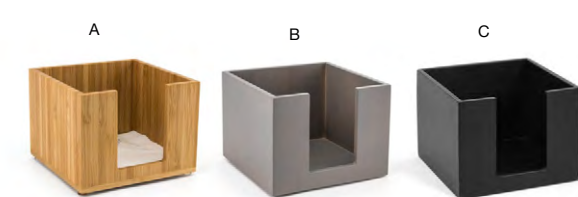

A 5.5" Square Bamboo Napkin Holder - Natural pack 4 **BHO039BBB21**
5.5 sq x 4 in
14 sq x 10.2 cm

B 5.5" Square Bamboo Napkin Holder - Smoke pack 4 **BHO039GYB21**
5.5 sq x 4 in
14 sq x 10.2 cm

C 5.5" Square Bamboo Napkin Holder - Black pack 4 **BHO039BKB21**
5.5 sq x 4 in
14 sq x 10.2 cm