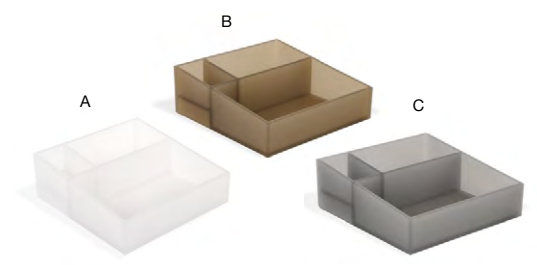

- **A 8.25" Square Nassau Accessory Holder - Ice** pack 4 **RAH002FRT11**
  8.25 sq x 3 in | 21.2 sq x 7.5 cm
- **B 8.25" Square Nassau Accessory Holder - Nutmeg** pack 4 **RAH002BRT11**
  8.25 sq x 3 in | 21.2 sq x 7.5 cm
- **C 8.25" Square Nassau Accessory Holder - Smoke** pack 4 **RAH002GYT11**
  8.25 sq x 3 in | 21.2 sq x 7.5 cm