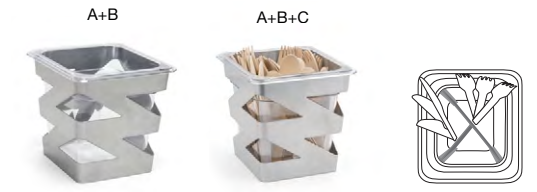

**B+C Zig Zag Housing/Drawer Set - Matte Black** pack 2 **BHO085BKI20**  
 13.75 x 6.5 x 6.5 in | 34.8 x 16.3 x 16.3 cm

**Replacement Flat Silicone Strip - Bag of 2**  
**BHO107CLT88**

**A 1/6 Size Pan - Deep** pack 4 **BHO054CLT21**  
 6.75 x 6.25 x 5.75 in, 2.25 qt | 17.3 x 16 x 14.6 cm, 2.1 L