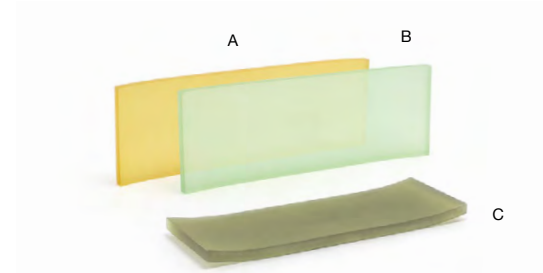

- **A 12" x 4" Nassau Amenity Tray - Ginger** pack 6 **RTR011ORR12**
  12 x 4 x .75 in | 30.5 x 10 x 1.9 cm
- **B 12" x 4" Nassau Amenity Tray - Ocean** pack 6 **RTR011LBR12**
  12 x 4 x .75 in | 30.5 x 10 x 1.9 cm
- **C 12" x 4" Nassau Amenity Tray - Sage** pack 6 **RTR011GRR12**
  12 x 4 x .75 in | 30.5 x 10 x 1.9 cm