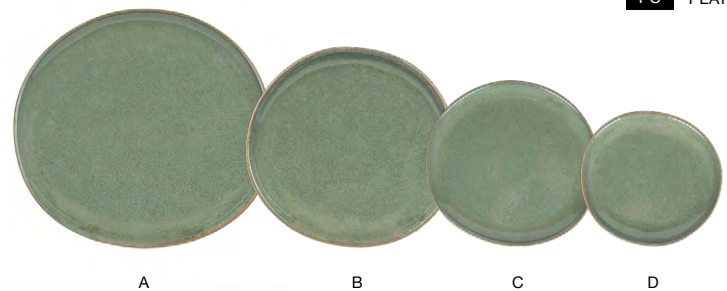

White Available  
Pages 18-19

More Colors Available  
Pages 82-85

NEW collection

PC PLATE COVER AVAILABLE

- A 11" Round Artefact® Plate - Moss** pack 4 **DDP068GRP21** **PC**  
11 dia x .75 in | 28 dia x 1.9 cm
- B 9" Round Artefact® Plate - Moss** pack 6 **DDP069GRP22**  
9 dia x .75 in | 23 dia x 1.8 cm
- C 7.5" Round Artefact® Plate - Moss** pack 12 **DSP036GRP23**  
7.5 dia x .75 in | 19 dia x 1.8 cm
- D 6" Round Artefact® Plate - Moss** pack 12 **DAP082GRP23**  
6 dia x .5 in | 15 dia x 1.4 cm