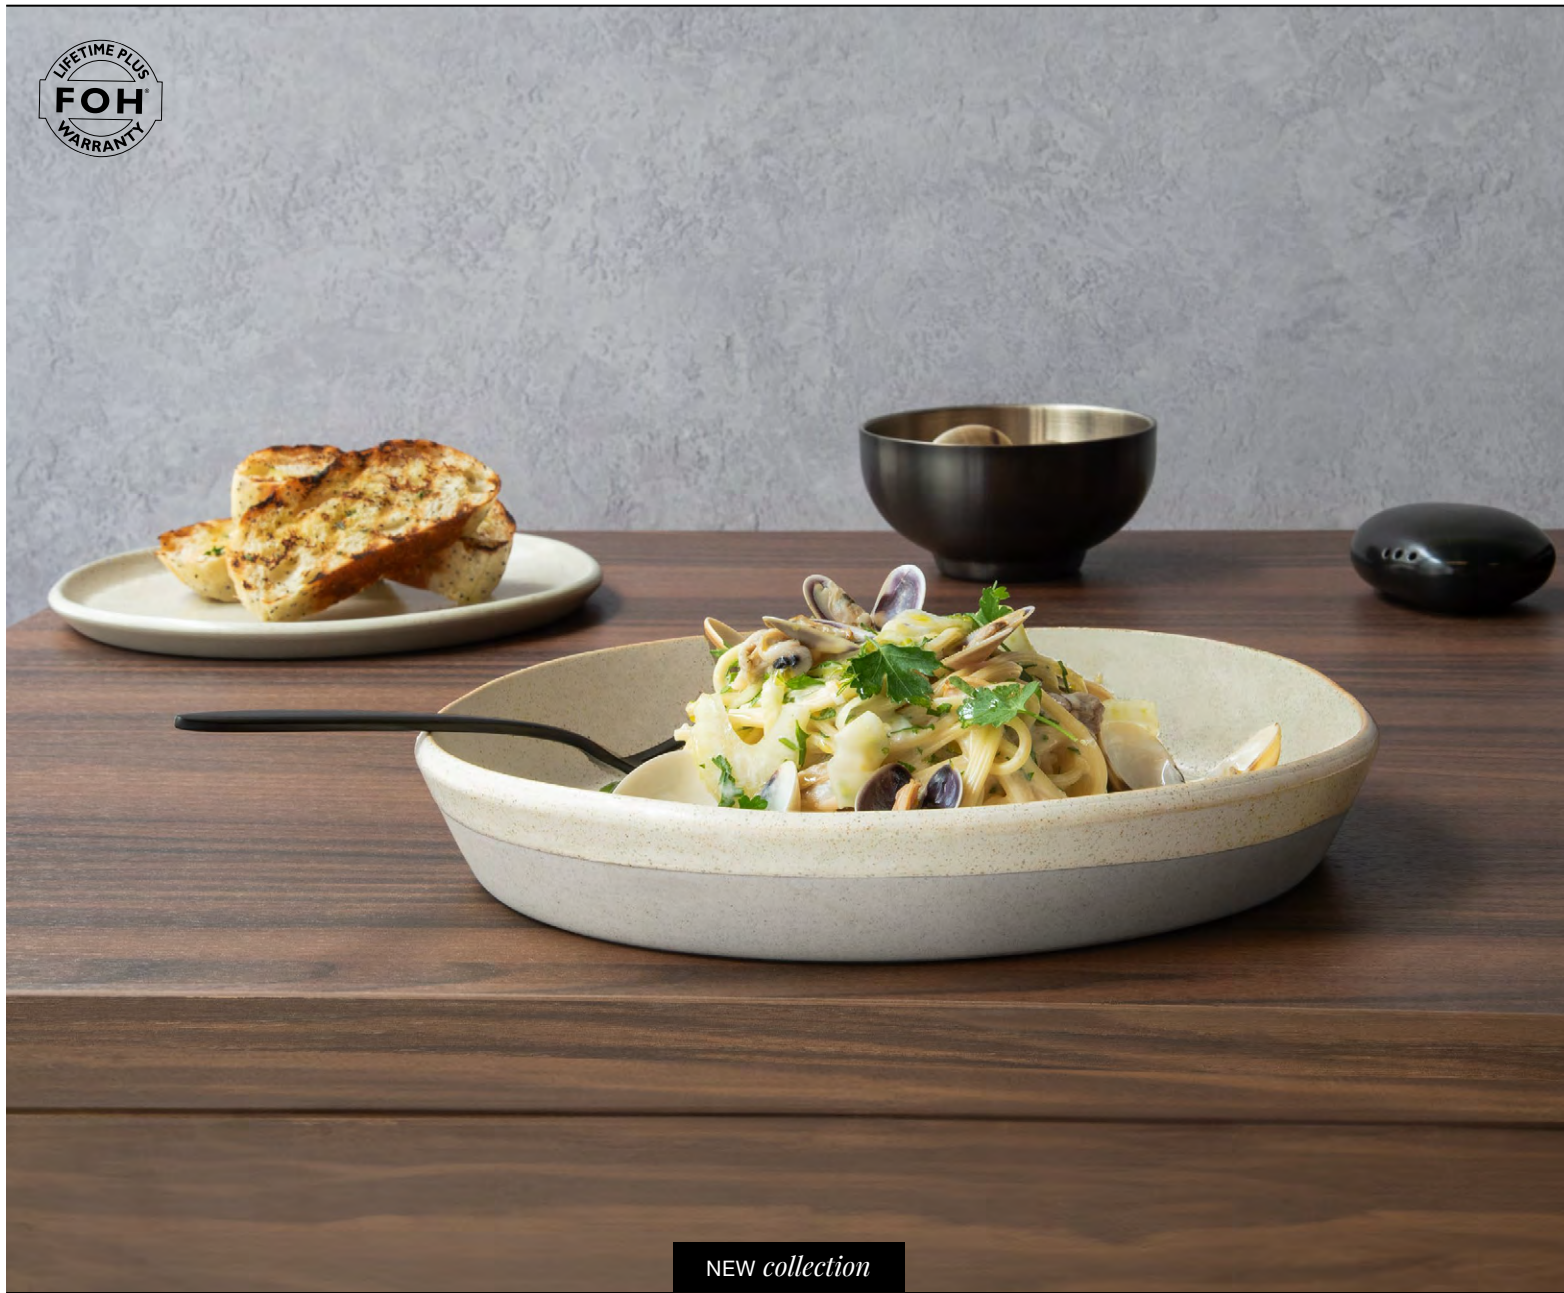

NEW collection

MEZZE™ sesame

Mezze™ Sesame provides a versatile foundation for all cuisines. Each plate features a flexible neutral base, adorned with subtle speckling in its beautiful reactive glaze.

HIGH-TEMPERATURE COLORED PORCELAIN | LIFETIME PLUS WARRANTY | ARTISANAL DESIGN

More Colors Available
Pages 108-111

PC PLATE COVER AVAILABLE

NEW collection