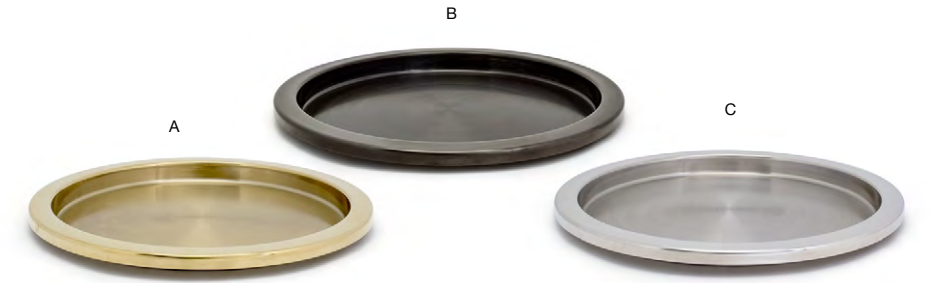

A 14" Round Brushed Stainless Tray - Matte Brass pack 4 RRT011GOS21
14 dia x 1 in | 35.5 dia x 2.4 cm

B 14" Round Brushed Stainless Tray - Matte Black pack 4 RRT011BKS21
14 dia x 1 in | 35.5 dia x 2.4 cm

C 14" Round Brushed Stainless Tray - Silver pack 4 RRT011BSS21
14 dia x 1 in | 35.5 dia x 2.4 cm