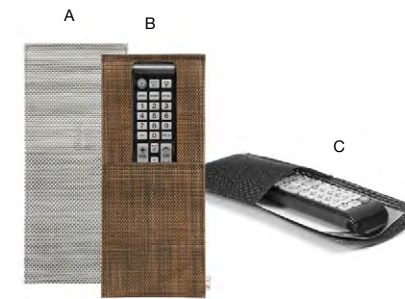

A 10" x 4.5" Metroweave® Pocket - Mesh Grey pack 12 FHO001GYV23
10 x 4.5 in | 25.3 x 11.5 cm
B 10" x 4.5" Metroweave® Pocket - Mesh Copper pack 12 FHO001COV23
10 x 4.5 in | 25.3 x 11.5 cm
C 10" x 4.5" Metroweave® Pocket - Random Weave Black pack 12 FHO001BKV23
10 x 4.5 in | 25.3 x 11.5 cm