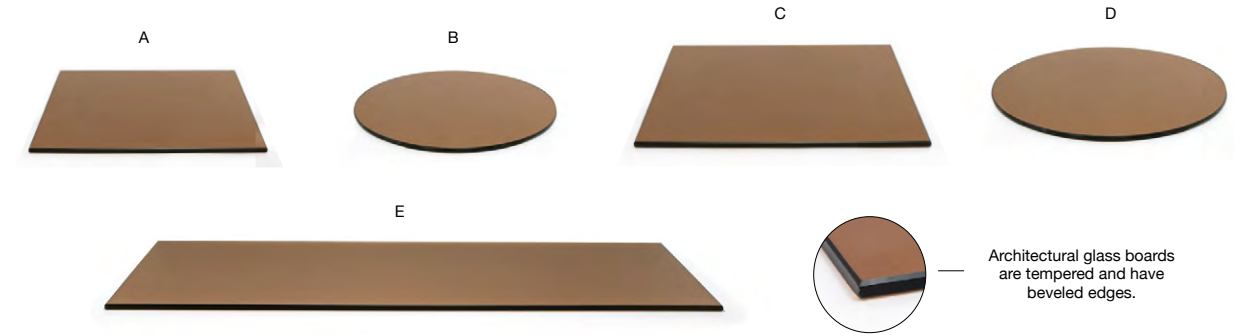

BUFFET ESSENTIAL ELEMENTS - GLASS BOARDS

Architectural glass boards
are tempered and have
beveled edges.

- **A 14" Square Tempered Glass Board - Amber** pack 2 **BHO057BZG20**
  14 sq x .25 in | 35.6 sq x .8 cm
- **B 14" Round Tempered Glass Board - Amber** pack 2 **BHO058BZG20**
  14 dia x .25 in | 35.6 dia x .8 cm
- **C 19" Square Tempered Glass Board - Amber** pack 2 **BHO125BZG20**
  19 sq x .25 in | 48.2 sq x .8 cm
- **D 19" Round Tempered Glass Board - Amber** pack 2 **BHO124BZG20**
  19 dia x .25 in | 48.2 dia x .8 cm
- **E 36" x 14" Tempered Glass Board - Amber** pack 2 **BHO056BZG20**
  36 x 14 x .25 in | 91.5 x 35.6 x .8 cm