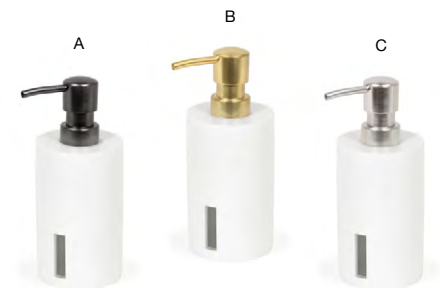

- **A 10 oz Miami Pump - Shell with Matte Black Top** pack 6 **RSP037WHR12** **NEW**
  2.75 dia x 6.75 in | 7 dia x 17 cm, 296 ml
- **B 10 oz Miami Pump - Shell with Matte Brass Top** pack 6 **RSP038WHR12** **NEW**
  2.75 dia x 6.75 in | 7 dia x 17 cm, 296 ml
- **C 10 oz Miami Pump - Shell with Brushed Top** pack 6 **RSP039WHR12** **NEW**
  2.75 dia x 6.75 in | 7 dia x 17 cm, 296 ml