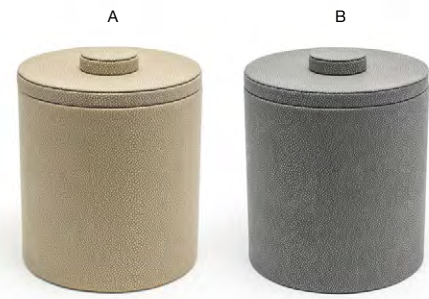

VEGAN PANDAN

A 3.5 qt Round Belize Ice Bucket - Dune pack 4 RIB023BEL21
7.5 dia x 9 in | 19.2 dia x 22.7 cm, 3.3 L

B 3.5 qt Round Belize Ice Bucket - Smoke pack 4 RIB023GYL21
7.5 dia x 9 in | 19.2 dia x 22.7 cm, 3.3 L