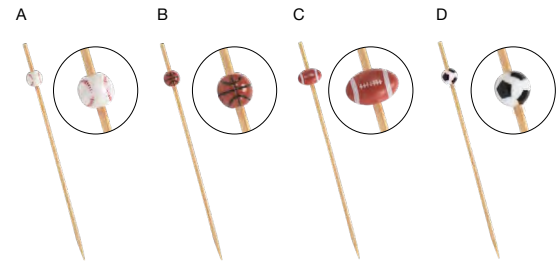

ASK ABOUT  
*customization!*

- 9" Custom Chopsticks - 10,000 pairs** pack 1  
9 in | 23 cm  
**FCH018NAB16**

- A 10" Twisted Bamboo Chopsticks** pack 24 **FCH026BRB94**  
10 in | 25.4 cm
- B 9.5" Bamboo Chopsticks - 1000 Pairs** pack 1 **FCH018NAB99**  
9.5 in | 23.9 cm