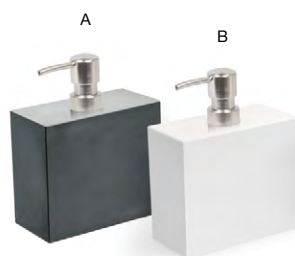

- **A 28 oz New York Pump - Onyx with Brushed Top** pack 6 **RSP022BKT22**
  5.5 x 2.75 x 7 in | 13.7 x 6.8 x 17.6 cm, 828 ml
- **B 28 oz New York Pump - Snow with Brushed Top** pack 6 **RSP022WHT22**
  5.5 x 2.75 x 7 in | 13.7 x 6.8 x 17.6 cm, 828 ml

Mix & match, pump options on page 166