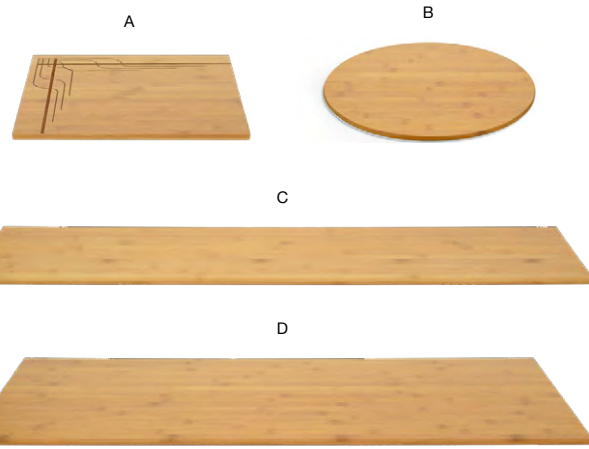

**NAPKIN HOLDERS**

Place napkin holders in your setup for easy and quick accessibility when needed.

**BUFFET ESSENTIAL ELEMENTS - BAMBOO BOARDS**

ASK ABOUT  
*customization!*

- A 14" Square Bamboo Board - Natural** pack 2 **BHO057BBB20**  
14 sq x .5 in | 35.6 sq x 1.2 cm
- B 14" Round Bamboo Board - Natural** pack 2 **BHO058BBB20**  
14 dia x .5 in | 35.6 dia x 1.2 cm
- C 36" x 8" Bamboo Board - Natural** pack 2 **BHO055BBB20**  
36 x 8 x .5 in | 91.5 x 20.3 x 1.2 cm
- D 36" x 14" Bamboo Board - Natural** pack 2 **BHO056BBB20**  
36 x 14 x .5 in | 91.5 x 35.6 x 1.2 cm