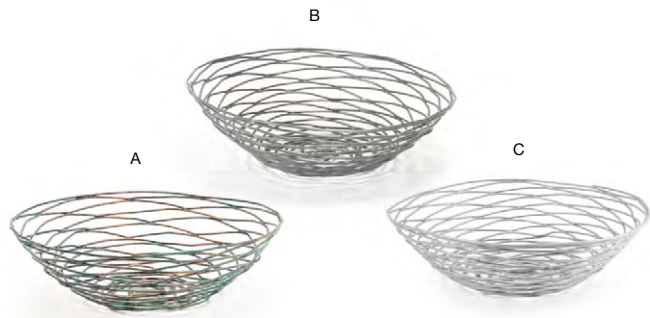

A 10" Round Patina Basket pack 6 **BBK007PTI22**
10 dia x 3 in | 25.5 dia x 7.5 cm
B 10" Round Pewter Basket pack 6 **BBK007GYI22**
10 dia x 3 in | 25.5 dia x 7.5 cm
C 10" Round Silver Basket pack 6 **BBK007BCI22**
10 dia x 3 in | 25.5 dia x 7.5 cm