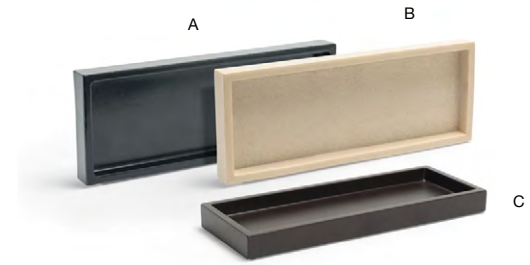

- **A 11.75" x 4.5" Morocco Amenity Tray - Onyx** pack 6 **RTR010BKR12**
  11.75 x 4.5 x 1 in | 30 x 11.5 x 2.5 cm
- **B 11.75" x 4.5" Morocco Amenity Tray - Stone** pack 6 **RTR010GYR12**
  11.75 x 4.5 x 1 in | 30 x 11.5 x 2.5 cm
- **C 11.75" x 4.5" Morocco Amenity Tray - Chocolate** pack 6 **RTR010ESR12**
  11.75 x 4.5 x 1 in | 30 x 11.5 x 2.5 cm