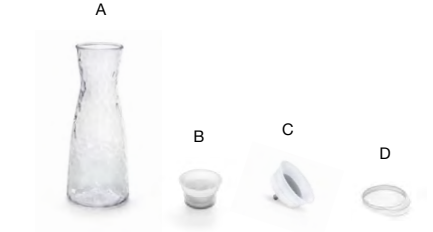

- A 10 oz Drinkwise® Hammered Carafe** pack 12 **ACF001CLT23**  
h6.5 | t2 | b2.75 | m2.75 in  
h16.6 | t4.9 | b6.8 | m6.8 cm, 296 ml
- B 10 oz Fast/Slow Pourer** pack 12 **ACF007FRT23**  
2.25 dia x 1.25 in  
5.6 dia x 3.1 cm
- C 10 oz Self Close/Pour Lid** pack 12 **ACF004FRT23**  
2.25 dia x 1.25 in  
5.5 dia x 3.1 cm
- D 10 oz Carafe Snap Lid** pack 12 **ACV001FRT23**  
2.5 dia in | 6.1 dia cm