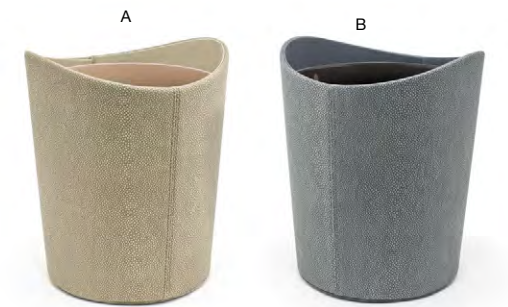

A 8 qt Belize Cylinder - Dune pack 4 **RWA027BEL21**
9.25 dia x 10.75 in | 23.5 dia x 27.5 cm, 7.6 L
B 8 qt Belize Cylinder - Smoke pack 4 **RWA027GYL21**
9.25 dia x 10.75 in | 23.5 dia x 27.5 cm, 7.6 L

Shown with:
9" PP Cylinder Liner
RWL009BET23 beige
RWL009EST23 brown

More Waste Bin Liners on page 172