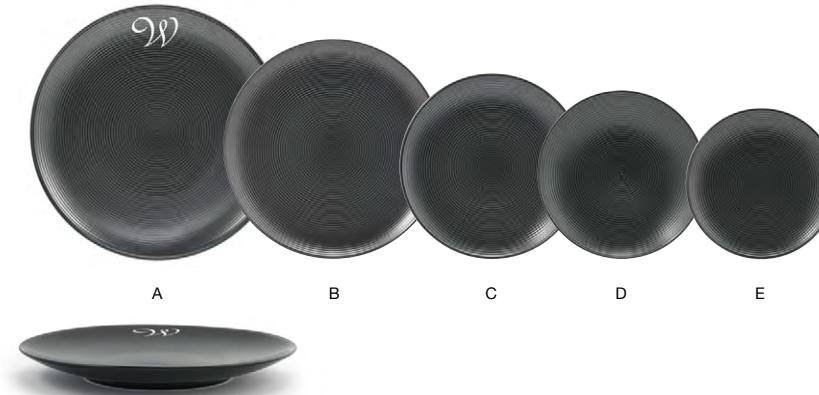

- **A 11" Round Spiral® Plate - Ink** pack 6 **DDP018BKP22** **PC**
  11 dia x 1.5 in | 28.2 dia x 3.8 cm
- **B 9.5" Round Spiral® Plate - Ink** pack 6 **DSP022BKP22** **PC**
  9.5 dia x 1.25 in | 24.2 dia x 3.4 cm
- **C 8" Round Spiral® Plate - Ink** pack 12 **DSP008BKP23**
  8 dia x 1 in | 20.6 dia x 2.8 cm
- **D 7.25" Round Spiral® Plate - Ink** pack 6 **DAP059BKP22**
  7.25 dia x 1.25 in | 18.7 dia x 2.9 cm
- **E 6.5" Round Spiral® Plate - Ink** pack 12 **DBB001BKP23**
  6.5 dia x .75 in | 16.6 dia x 2.5 cm