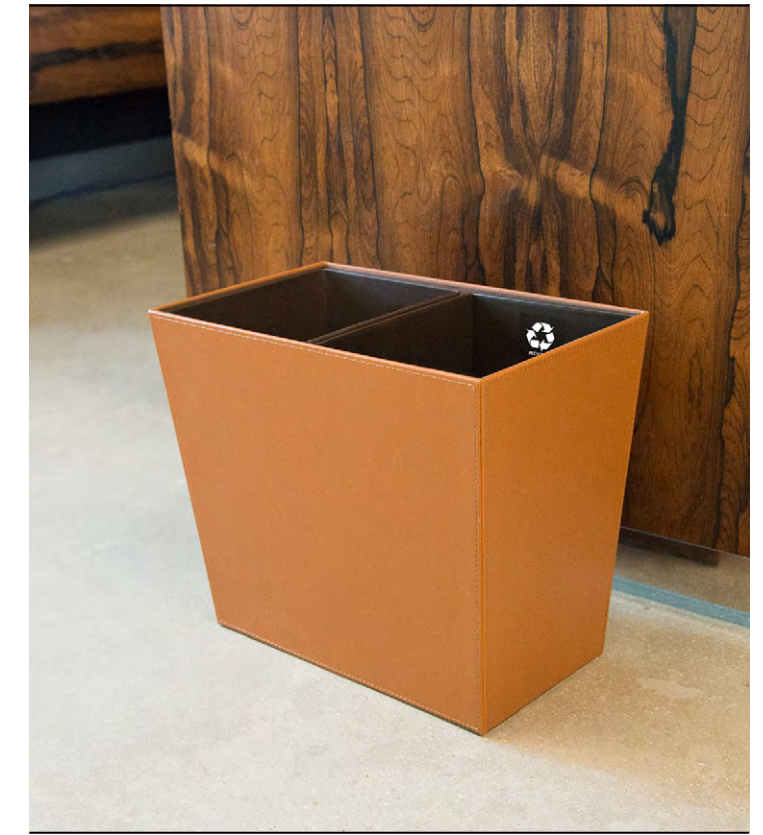

1. **A 14 qt London Flare - Smoke** pack 4 **RWA003GYL21**
   - **B 14 qt London Flare - Saddle** pack 4 **RWA003TAL21**
   - **C 14 qt London Flare - Brown** pack 4 **RWA003BRL21**
   - **D 14 qt London Flare - Black** pack 4 **RWA003BKL21**
   - **E 14 qt London Flare - Navy** pack 4 **RWA003BLL21**
   - **F 14 qt London Flare - Stone** pack 4 **RWA003BEL21**
2. **Shown with:**
   10" PP Flare Liner - Brown
   RWL003EST23 plain
   RWL003ERT23 recycle decal