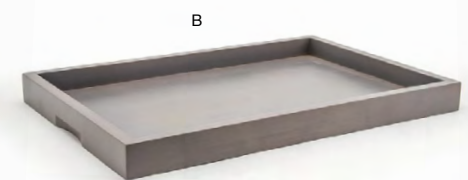

C 19" x 13" Bamboo Tray - Black pack 4 **RRT005BKB11**
19 x 13 x 1.5 in | 48 x 33 x 4 cm

Metroweave® tray liners available
See on pages 186-191