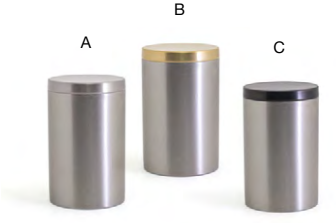

- **A Round Brushed Stainless Jar with Lid - Silver** pack 12 **RJR024BSS23**
  2.5 dia x 4.25 in | 6.5 dia x 10.6 cm
- **B Round Brushed Stainless Jar with Lid - Silver with Matte Brass Lid** pack 12 **RJR030BSS23**
  2.5 dia x 4.25 in | 6.5 dia x 10.6 cm
- **C Round Brushed Stainless Jar with Lid - Silver with Matte Black Lid** pack 12 **RJR028BSS23**
  2.5 dia x 4.25 in | 6.5 dia x 10.6 cm