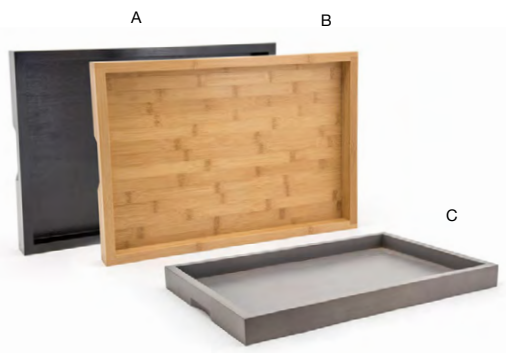

- **A 19" x 13" Bali Tray - Black** pack 4 **RRT005BKB11**
  19 x 13 x 1.5 in | 48 x 33 x 4 cm
- **B 19" x 13" Bali Tray - Natural** pack 4 **RRT005BBB11**
  19 x 13 x 1.5 in | 48 x 33 x 4 cm
- **C 19" x 13" Bali Tray - Smoke** pack 4 **RRT005GYB11**
  19 x 13 x 1.5 in | 48 x 33 x 4 cm

- **19" x 13" Asheville Tray - Cider**
  19 x 13 x 1.5 in | 48 x 33 x 4 cm
  pack 4
  RRT005NAW21