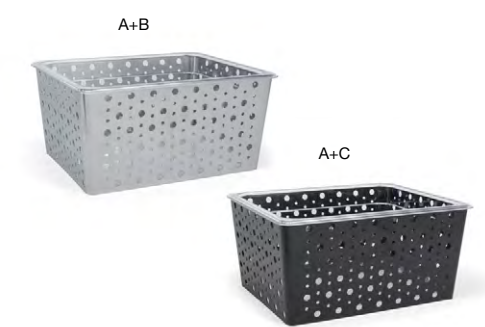

- **A 1/2 Size Pan - Deep** 13 x 10.5 x 5.75 in, 9.25 qt | 32.8 x 26.4 x 14.6 cm, 8.7 L pack 4 **BHO096CLT21**
- **B 1/2 Size Dots Housing - Deep - Silver** 12.25 x 10 x 6 in | 30.8 x 25.2 x 15.2 cm pack 2 **BHO114BCI20**
- **A+B 1/2 Size Dots Housing/Pan Set - Deep - Silver** 13 x 10.5 x 6 in, 9.25 qt | 32.8 x 26.4 x 15.2 cm, 8.7 L pack 2 **BHO116BCI20**
- **C 1/2 Size Dots Housing - Deep - Matte Black** 12.25 x 10 x 6 in | 30.8 x 25.2 x 15.2 cm pack 2 **BHO114BK120**
- **A+C 1/2 Size Dots Housing/Pan Set - Deep - Matte Black** 13 x 10.5 x 6 in, 9.25 qt | 32.8 x 26.4 x 15.2 cm, 8.7 L pack 2 **BHO116BK120**