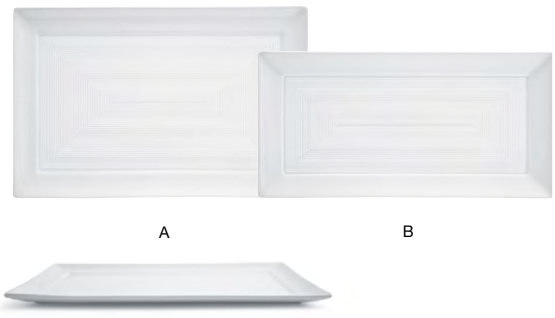

A 14" x 9" Spiral® Platter 14 x 9 x .75 in | 35.7 x 23 x 1.6 cm pack 6 DOS014WHP22	B 14" x 7" Spiral® Platter 14 x 7 x .75 in | 35.5 x 18 x 1.9 cm pack 4 DDP004WHP21