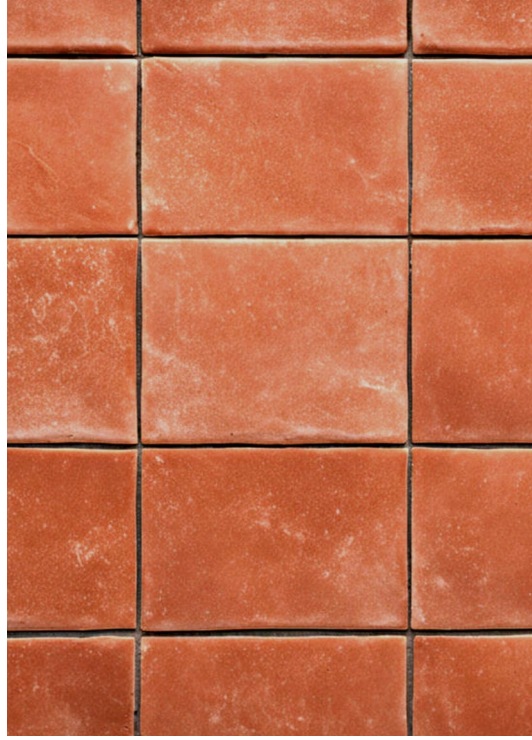

SEDONA
clay
page 10

VEGAN LEATHER

SEDONA

canyon

Inspired by the vivid hues of a desert palette, Sedona Canyon features a striking color and sleek design. Crafted from high-grade metal wrapped in our smooth proprietary vegan leather, it combines style and functionality for modern hospitality settings.