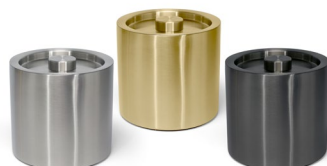

12 oz Brushed Stainless Pump
 2.5 dia x 7 in | 6.3 dia x 17.7 cm, 355 ml
 pack 6
RSP010BSS22 silver
RSP010GOS22 matte brass
RSP010BKS22 matte black

10" x 5" Sedona Tray - Canyon
 10 x 5 x .75 in | 25.4 x 12.7 x 1.8 cm
 pack 4
RTR043ORL21

Sedona Tissue Cover - Canyon
 5.25 sq x 6 in | 13.3 sq x 15.3 cm
 pack 4
RTB038ORL21

15" x 10" Sedona Tray - Canyon
 15 x 10 x .75 in | 38.1 x 25.3 x 1.7 cm
 pack 4
RRT029ORL21

Shown with:
8" Cylinder Liner
RWL007GYT23 beige pp
Also Fits:
8" Cylinder Liner
RWL007CLT27 clear pvc
RWL007FRT23 frosted pp
RWL007WHI23 metal cylinder liner

6.5 qt Sedona Cylinder - Canyon
 8.25 dia x 9 in | 20.7 dia x 23.1 cm, 6.2 L
 pack 4
RWA039ORL21

ADDITIONAL COORDINATING OPTIONS

Round Brushed Stainless Jar with Lid

2 qt Round Brushed Stainless Ice Bucket