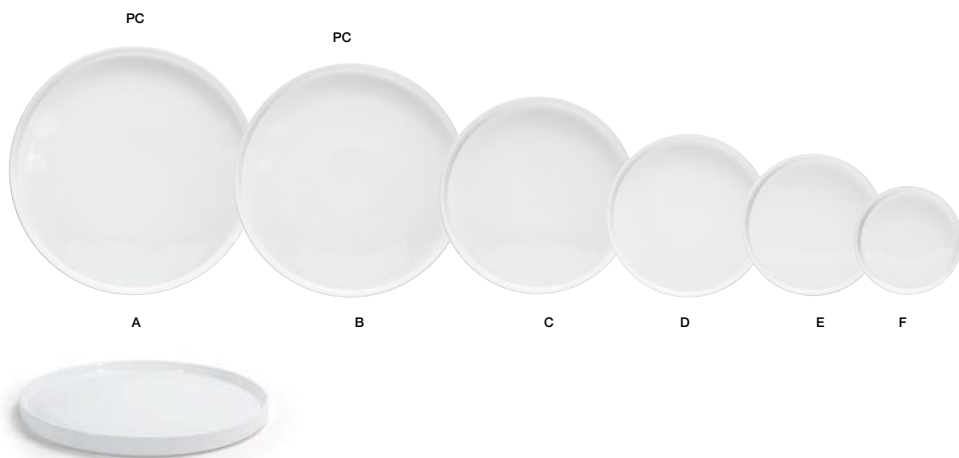

new collection

soho[®]

Soho's perfectly flat plating surface and modern raised rim, add edge to the traditional round.

PC = PLATE COVER AVAILABLE

NEW

soho®

A	29.2 cm Round Soho® Plate	29.2 dia x 1.9 cm	Pack 4	DOS036WHP21	D	19 cm Round Soho® Plate	19 dia x 1.9 cm	Pack 12	DSP040WHP23
B	27.3 cm Round Soho® Plate	27.3 dia x 1.9 cm	Pack 4	DDP077WHP21	E	16.5 cm Round Soho® Plate	16.5 dia x 1.9 cm	Pack 12	DAP085WHP23
C	22.9 cm Round Soho® Plate	22.9 dia x 1.9 cm	Pack 6	DDP076WHP22	F	12.7 cm Round Soho® Plate	12.7 dia x 1.9 cm	Pack 12	DAP084WHP23
					G	35.6 cm Round Soho® Platter	35.6 dia x 2.5 cm	Pack 2	SPT066WHP20