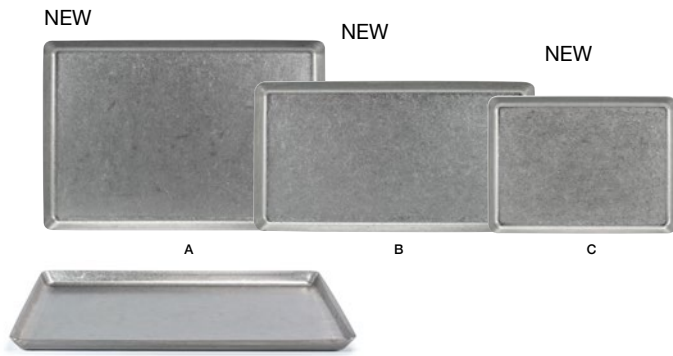

stainless steel mod®

A	35.6 x 24.1 cm Stainless Mod® Plate - Antique	35.6 x 24.1 x 1.9 cm	Pack 4	DDP073ANS21
B	31.7 x 20.9 cm Stainless Mod® Plate - Antique	31.7 x 20.9 x 1.9 cm	Pack 4	DSP039ANS21
C	20.9 x 15.2 cm Stainless Mod® Plate - Antique	20.9 x 15.2 x 1.3 cm	Pack 6	DAP083ANS22