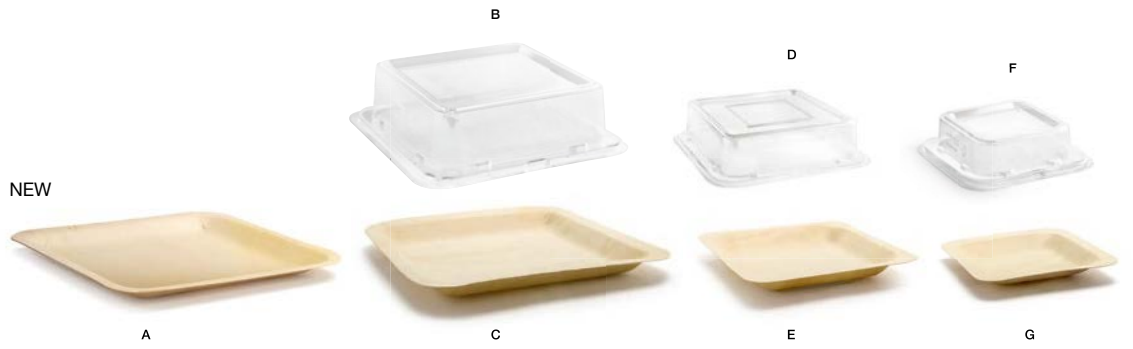

A	25.4 cm Square Serewise® Plate	25.4 x 25.4 x 2.5 cm	Pack 200 pcs	DDP040NAW28
B	21.6 cm Square Serewise® Plate Cover	21.6 sq x 5 cm	Pack 200 pcs	DCV025CLT28
C	20.3 cm Square Serewise® Plate	20.3 sq x 1.3 cm	Pack 200 pcs	DSP025NAW28
D	15.2 cm Square Serewise® Plate Cover	15.2 x 4.4 cm	Pack 200 pcs	DCV064CLT28
E	14 cm Square Serewise® Plate	14 sq x 1.3 cm	Pack 200 pcs	DAP064NAW28
F	12.7 cm Square Serewise® Plate Cover	12.7 sq x 3.2 cm	Pack 200 pcs	DCV063CLT28
G	11.4 cm Square Serewise® Plate	11.4 sq x 1.3 cm	Pack 200 pcs	DAP063NAW28