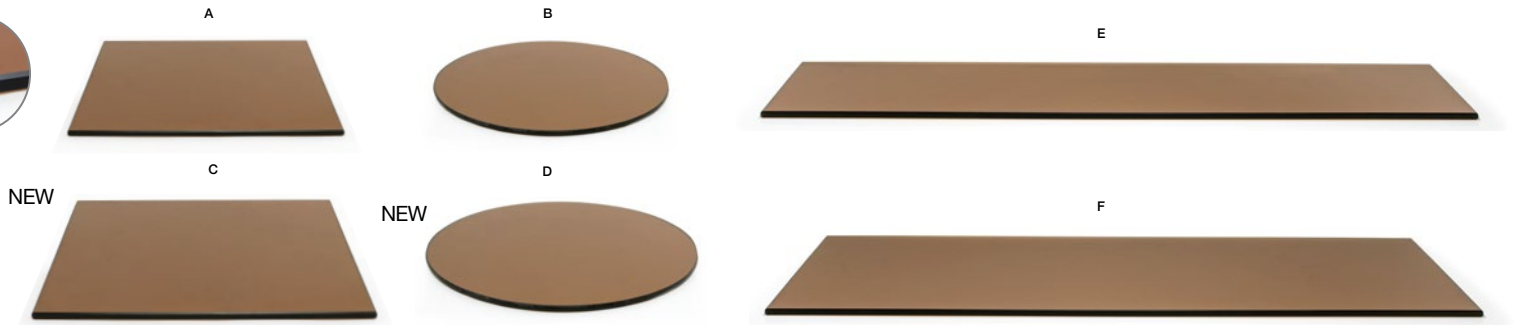

Architectural glass boards are tempered and have beveled edges.

A	35.6 cm Square Tempered Glass Board - Amber	35.6 x 35.6 x .6 cm	Pack 2	BHO057BZG20	D	48.3 cm Round Tempered Glass Board - Amber	48.3 dia x 0.6 cm	Pack 2	BHO124BZG20
B	35.6 cm Round Tempered Glass Board - Amber	35.6 dia x .6 cm	Pack 2	BHO058BZG20	E	20.3 x 91.4 cm Tempered Glass Board - Amber	20.3 x 91.4 x .6 cm	Pack 2	BHO055BZG20
C	8.3 cm Square Tempered Glass Board - Amber	8.3 x 48.3 x 0.6 cm	Pack 2	BHO125BZG20	F	35.6 x 91.4 cm Tempered Glass Board - Amber	35.6 x 91.4 x .6 cm	Pack 2	BHO056BZG20