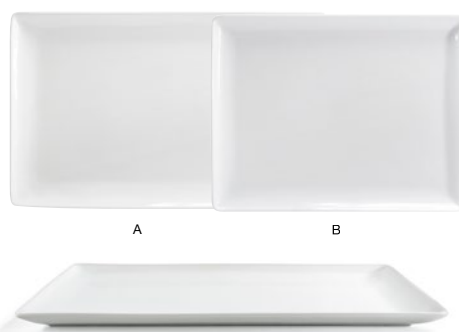

buffet platters & bowls

Our proprietary durable porcelain recipe and top quality stainless steel now in larger sizes and capacities for buffets.

NEW

A	21" x 13" Mod® Platter	21 x 13 x 1	Pack 2	SPT065WHP20
B	17" x 13" Mod® Platter	17 x 13 x 1	Pack 2	BPT039WHP20