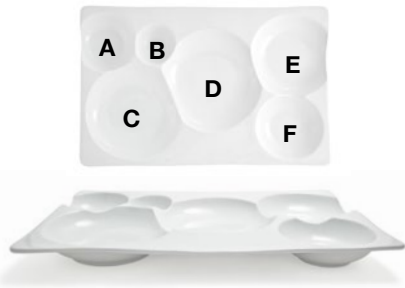

Create hundreds of compartmentalized

Fits: G, N 17.8cm Round Harmony™ Bowl - 474 ml Pack 12 DBO080WHP23	Fits: C, D, G, T 15.3 cm Round Harmony™ Bowl - 296 ml Pack 12 DBO079WHP23	Fits: E, F, I, J, Q, U, V 295 ml Tall Round Harmony™ Slanted Cup Pack 6 DMU019WHP22	Fits: A, F, I, M, Q, S, U, V 177 ml Tall Round Harmony™ Slanted Cup Pack 12 DMU017WHP23	Fits: A, I, M, Q, S, U 89 ml Round Harmony™ Slanted Cup Pack 12 DSD054WHP23	Fits: N, T 15.3 cm Round Soho® Bowl - 710 ml Pack 6 DBO174WHP22	Fits: D, G 13.3 cm Round Soho® Bowl - 473 ml Pack 12 DBO173WHP23
Fits: A, I, M, Q 385 ml Monaco Mug Pack 12 DMU016WHP23	Fits: A, F, I, M, O, S, U, V 267 ml Monaco Cup Pack 12 DCS026WHP23	Fits: W 89 ml Monaco Cup Pack 12 DCS028WHP23	Fits: F, J, L 473 ml Round Tides® Tall Bowl - White Pack 12 DBO156WHP23	Fits: A, I, M, O, Q, S, U 237 ml Round Tides® Tall Cup/Bowl - White Pack 12 DBO149WHP23	Fits: C, E, G, J, L, T 14 cm Round Monaco Bowl - 533 ml Pack 12 DBO052WHP23	Fits: A, F, I, M, O, Q, U, V 267 ml Round Monaco Bouillon Pack 12 DBO054WHP23
Fits: A, F, I, M, O, Q, S, U, V 89 ml Cinch Pourer Pack 12 TCR013WHP23	NEW NEW Fits: E, J, L, T 207 ml Round Kiln® Ovenware Dish with Lid Pack 12 DBO134BKC23 black DBO134ORC23 blood orange		NEW NEW Fits: A, F, I, M, O, Q, S, U, V 444 ml Drinkwise® Stemless Wine Pack 12 AWI004CLT23 clear AWI004GYT23 smoke AWI004BZT23 amber	NEW NEW Fits: A, I, M, O, Q, S, U 355 ml Drinkwise® Stemless Wine Pack 12 AWI005CLT23 clear AWI005GYT23 smoke AWI005BZT23 amber	Fits: E, J, L 14 cm Round Drinkwise® Slanted Footed Bowl - 414 ml Pack 12 DBO061CLT23	Fits: A, F, I, M, O, V, U, S, Q 11.4 cm Round Drinkwise® Slanted Footed Bowl - 237 ml Pack 12 DBO046CLT23
Fits: A, F, I, M, O, Q, S, U, V 178 ml Round Brushed Stainless Harmony™ Bowl Pack 6 DBO068BSS22 brushed DBO068GOS22 matte brass DBO068BKS22 matte black	Fits: B, H, W 74 ml Round Brushed Stainless Harmony™ Ramekin Pack 12 DBO124BSS23 brushed DBO124GOS23 matte brass DBO124BKS23 matte black	NEW Fits: B, H 15.2 cm Brushed Stainless Scoop Pack 12 BUT032BSS23 silver BUT032GOS23 matte brass BUT032BKS23 matte black	NEW Fits: K 19 cm Round Brushed Stainless Soho® Bowl 1.2L - Silver Pack 12 DBO169BSS23	NEW Fits: D, G, N, T 14 cm dia Round Brushed Stainless Soho® Bowl - 651 ml - Silver Pack 12 DBO168BSS23