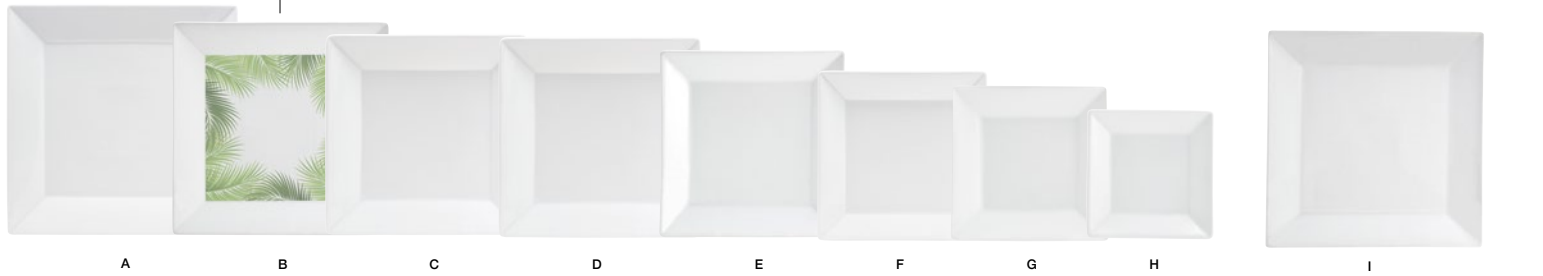

Ask about customization!