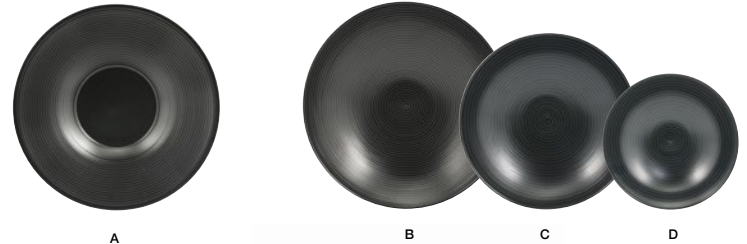

A	25.4 cm Round Spiral® Flare Bowl - 828 ml - Ink	25.4 dia x 5 cm	Pack 4	DBO130BKP21
B	25.4 cm Round Spiral® Wide Bowl - 1.42L - Ink	25.4 dia x 7.6 cm	Pack 6	DBO030BKP22
C	21 cm Round Spiral® Wide Bowl - 1.18L - Ink	21 dia x 5 cm	Pack 6	DBO007BKP22
D	16.5 cm Round Spiral® Wide Bowl - 474 ml - Ink	16.5 dia x 5 cm	Pack 12	DBO028BKP23