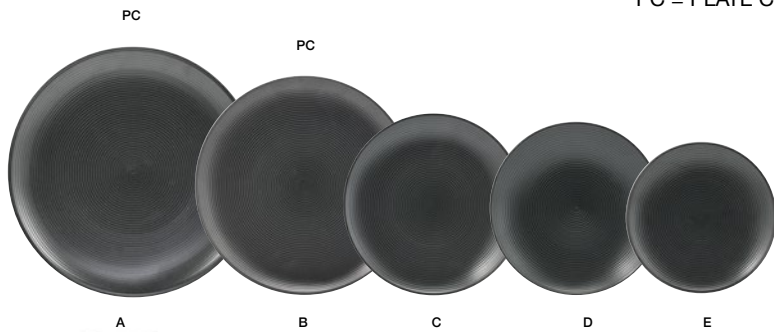

spiral[®] ink

Classic Spiral[®] texture turns sexy in sleek on-trend black. The proprietary scratch-resistant glaze over our signature durable porcelain body creates a unique plating experience.

A	27.9 cm Round Spiral® Plate - Ink	27.9 dia x 3.8 cm	Pack 6	DDP018BKP22
B	24.1 cm Round Spiral® Plate - Ink	24.1 dia x 2.5 cm	Pack 6	DSP022BKP22
C	20.3 cm Round Spiral® Plate - Ink	20.3 dia x 3.8 cm	Pack 12	DSP008BKP23
D	18.4 cm Round Spiral® Plate - Ink	18.4 dia x 2.5 cm	Pack 6	DAP059BKP22
E	16.5 cm Round Spiral® Plate - Ink	16.5 dia x 2.5 cm	Pack 12	DBB001BKP23