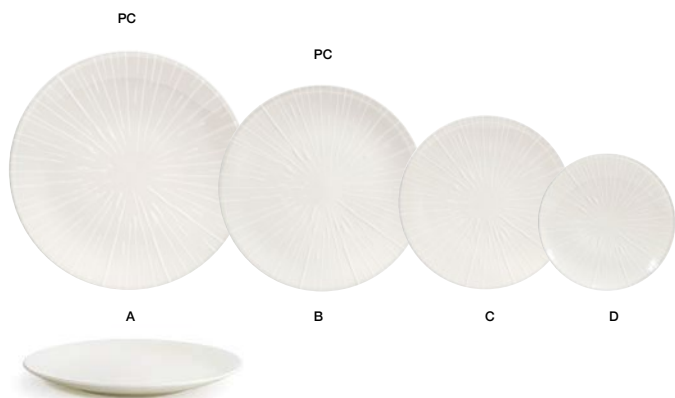

A	27.9 cm Round Catalyst™ Coupe Plate - Spoke™	27.9 dia x 3.2 cm	Pack 4	DDP090BEP21
B	24.1 cm Round Catalyst™ Coupe Plate - Spoke™	24.1 dia x 1.9 cm	Pack 6	DDP093BEP22
C	20.3 cm Round Catalyst™ Coupe Plate - Spoke™	20.3 dia x 1.9 cm	Pack 6	DSP046BEP22
D	15.9 cm Round Catalyst™ Coupe Plate - Spoke™	15.9 dia x 2.5 cm	Pack 6	DAP091BEP22