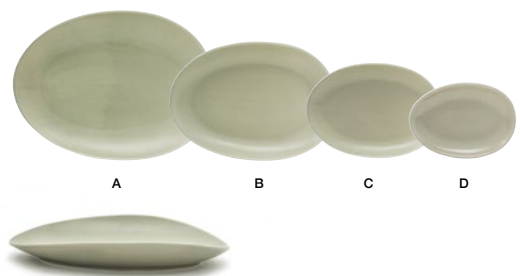

A

B

C

A	Tides® Salt & Pepper Set - Mussel	9.5 x 7 x 2.5 cm, 89 ml	Pack 12	TSP018BKP23
B	237 ml Tides® Cup - Mussel	11.4 x 8.9 x 8.9 cm	Pack 12	DCS054BKP23
	17.8 cm Oval Tides® Saucer - Mussel	17.8 x 12.7 x 2.5 cm	Pack 12	DCS055BKP23
C	89 ml Tides® Cup - Mussel	8.9 x 6.4 x 6.4 cm	Pack 12	DCS056BKP23
	12.7 cm Oval Tides® Saucer - Mussel	12.7 x 8.9 x 1.3 cm	Pack 12	DCS057BKP23

tides[®]
pumice

33 cm Oval Tides® Low Plate - Pumice
33 x 24.8 x 3.2 cm
Pack 2
DOS032GYP20

A	33 cm Oval Tides® Plate - Pumice	33 x 24.8 x 3.2 cm	Pack 2	DOS030GYP20
B	25.4 cm Oval Tides® Plate - Pumice	25.4 x 17.8 x 3.8 cm	Pack 4	DDP063GYP21
C	20.3 cm Oval Tides® Plate - Pumice	20.3 x 15.2 x 5.7 cm	Pack 6	DSP033GYP22
D	14 cm Oval Tides® Plate - Pumice	14 x 12.7 x 2.5 cm	Pack 12	DAP077GYP23
E	36.8 cm Oval Tides® Platter - Pumice	36.8 x 26.7 x 5.7 cm	Pack 2	SPT055GYP20