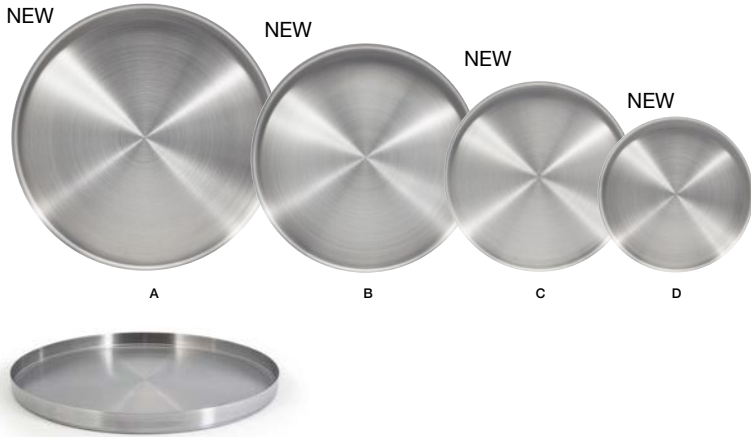

stainless steel soho®

A	31 cm Round Brushed Stainless Soho® Plate - Silver	31 dia x 2.5 cm	Pack 4	DOS034BSS21
B	27.9 cm Round Brushed Stainless Soho® Plate - Silver	27.9 dia x 2.5 cm	Pack 6	DDP070BSS22
C	22.9 cm Round Brushed Stainless Soho® Plate - Silver	22.9 dia x 2.5 cm	Pack 12	DDP071BSS23
D	19.9 cm Round Brushed Stainless Soho® Plate - Silver	19 dia x 1.9 cm	Pack 12	DSP038BSS23

Our high quality stainless steel Soho® items are sleek & stackable.