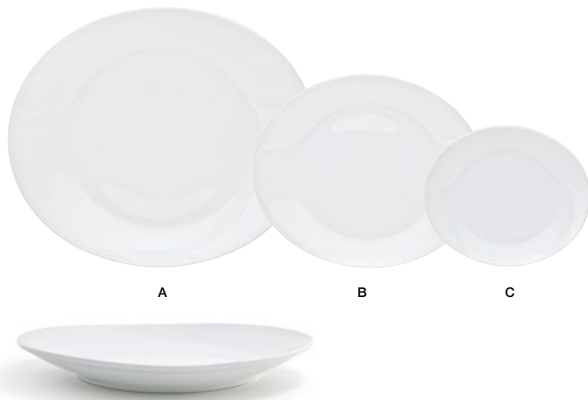

Catalyst™ Salt and Pepper Set
4.4 dia x 6.3 cm, 89 ml
Pack 12
TSP019BEP23

A	14 cm Catalyst™ Asian Spoon	14 x 5.1 x 4.5 cm	Pack 12	FSP000BEP23
B	11.5 cm Catalyst™ Spoon	11.5 x 3.2 x 3.2 cm	Pack 12	FSP002BEP23
C	10.2 cm Catalyst™ Kyoto™ Spoon	10.2 x 3.2 x 3.2 cm, 30 ml	Pack 12	FSP007BEP23

ellipse™

Ellipse™ balances form and function with its oval body and soft coupe shape that elegantly showcases your culinary creations.

— Ask about customization!

A	30.5 cm Oval Ellipse™ Plate	30.5 x 25.4 x 3.9 cm	Pack 6	DDP032WHP12	C	16.6 cm Oval Ellipse™ Plate	16.6 x 14 x 2 cm	Pack 12	DBB000WHP13
B	22.9 cm Oval Ellipse™ Plate	22.9 x 19.1 x 3.2 cm	Pack 12	DSP015WHP13	D	38.1 cm Oval Ellipse™ Platter	38.1 x 31.8 x 5.1 cm	Pack 2	SPT006WHP20

Slanted bowls look great from all angles.

Take your presentation to new heights.

A strong dinnerware presentation that allows for smaller portions and food costs.

Ask about customization!

A	40.7 cm Oval Ellipse™ Slanted Bowl - 2L	40.7 x 29.9 x 13.4 cm	Pack 2	BBO033WHP20	C	25.4 cm Oval Ellipse™ Slanted Bowl - 252 ml	25.4 x 17.8 x 8.3 cm	Pack 4	DBO111WHP21
B	33.1 cm Oval Ellipse™ Slanted Bowl - 1.06L	33.1 x 24.2 x 11.5 cm	Pack 2	DBO110WHP20	D	17.8 cm Oval Ellipse™ Slanted Bowl - 266 ml	17.8 x 12.7 x 6.3 cm	Pack 12	DBO128WHP23
					E	118 ml Oval Ellipse™ Slanted Ramekin	13.3 x 9.5 x 5 cm	Pack 12	DBO131WHP23