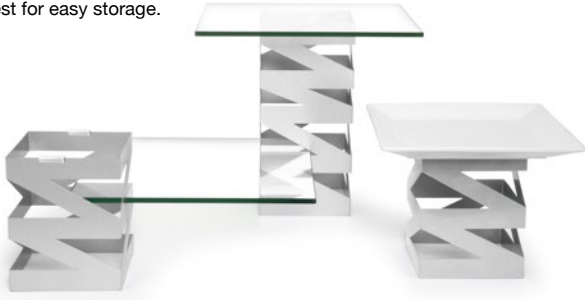

Risers nest for easy storage.

Zig Zag Risers - Set of 3 - Silver
(2) 15.2 x 19 cm
(1) 15.2 sq x 32.4 cm
Pack 1 (Total of 3 pieces)
BRI006BCI28