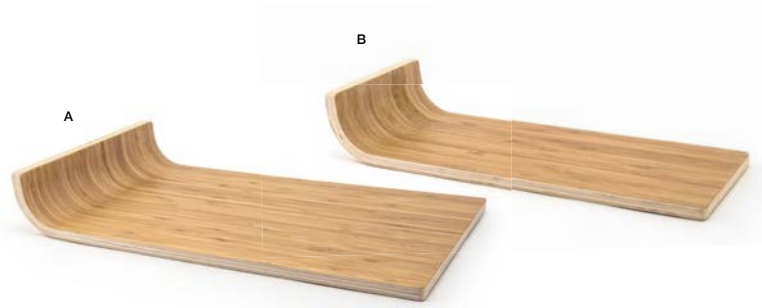

A 35.6 x 21 cm Nami™ Board 35.6 x 21 x 5.7 cm Pack 4 **SPT044BBB21**

B 30.4 x 11.43 cm Nami™ Board 30.4 x 11.43 x 5.7 cm Pack 4 **SPT045BBB21**

**66.1 x 45.8 cm Bamboo Curved
 Handled Room Service Tray**
 66.1 x 45.8 x 5.1 cm
 Pack 2
RRT003BBB10