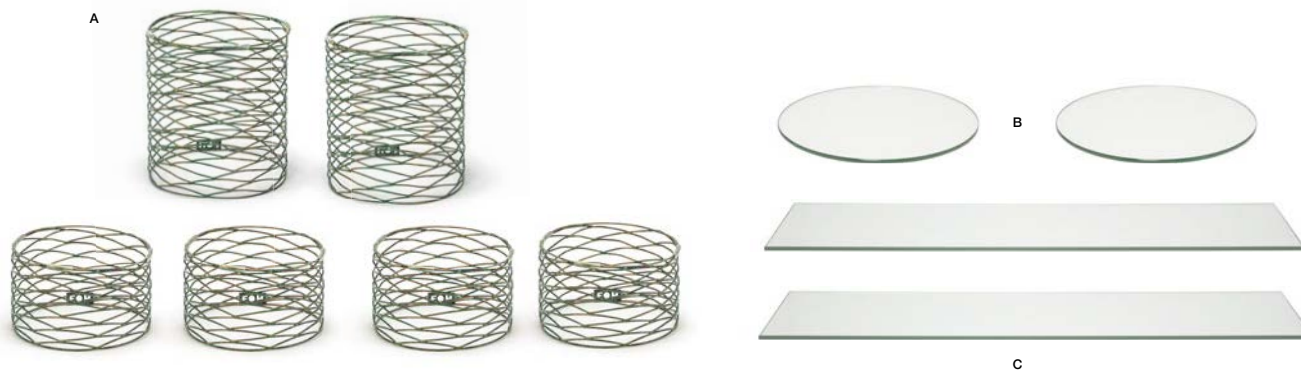

buffet essentials starter packages

Get started with a Buffet Essentials Starter Package, each package includes:

A	(2) Patina Risers, Set of 3, Total 6 pieces (2 large, 4 small)	(2) 20.3 dia x 17.8 cm (4) 10.2 dia x 16.5 cm	B	35.6 cm Round Tempered Glass Board - Clear - Total 2 pieces	35.6 dia x .6 cm
			C	20.3 x 91.4 cm Tempered Glass Board - Clear - Total 2 pieces	20.3 x 91.4 x .6 cm