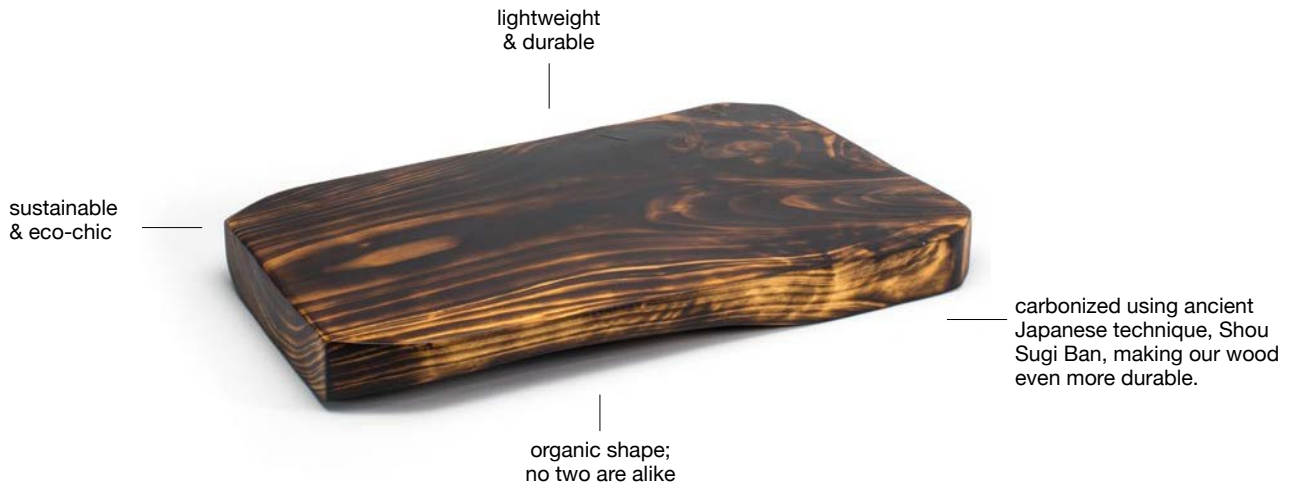

materiales naturales