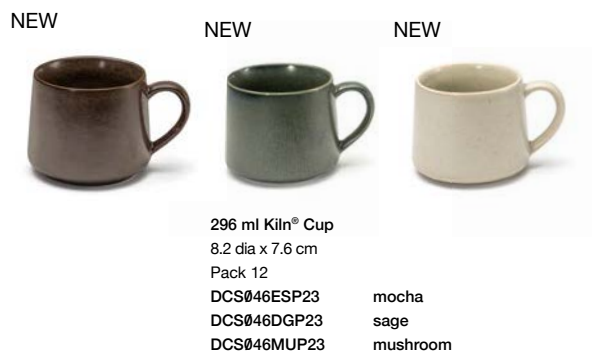

NEW   **NEW**   **NEW**

296 ml Kiln® Cup
8.2 dia x 7.6 cm
Pack 12

DCS046ESP23   mocha
DCS046DGP23   sage
DCS046MUP23   mushroom