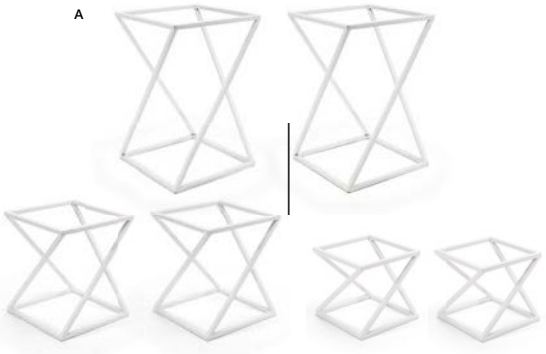

A+D Buffet Essentials - Twist - Mahogany Bamboo on Matte Brass **BST034MUM28**
 A+E Buffet Essentials - Twist - Smoke Bamboo on Matte Brass **BST031MUM28**

Want more board options?
See pages 202-203.

twist buffet essentials starter package - white