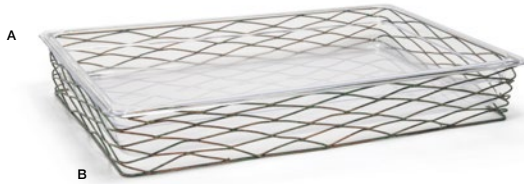

A Full Size Drinkwise® Pan - Shallow
52.7 x 32.4 x 7 cm, 7.6 L
Pack 2
BHO053CLT20

A+B Full Size Patina™ Housing/Pan Set - Shallow
52.7 x 32.4 x 7 cm, 7.6 L
Pack 2
BHO060PTI20

B Full Size Patina™ Housing - Shallow
31.7 x 50.8 x 7.6 cm
Pack 2
BHO050PTI20