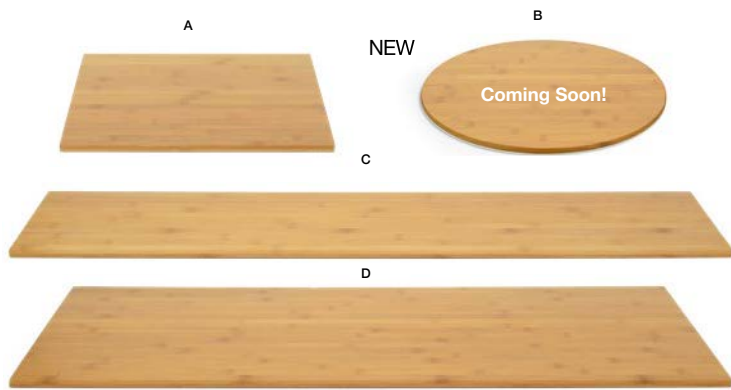

A	35.6 cm Square Bamboo Board - Natural	35.6 x 35.6 x 1.27 cm	Pack 2	BHO057BBB20
B	35.6 cm Round Bamboo Board - Natural	35.6 dia x 1.27 cm	Pack 2	BHO058BBB20
C	20.3 x 91.4 cm Bamboo Board - Natural	20.3 x 91.4 x 1.27 cm	Pack 2	BHO055BBB20
D	35.6 x 91.4 cm Bamboo Board - Natural	35.6 x 91.4 x 1.27 cm	Pack 2	BHO056BBB20