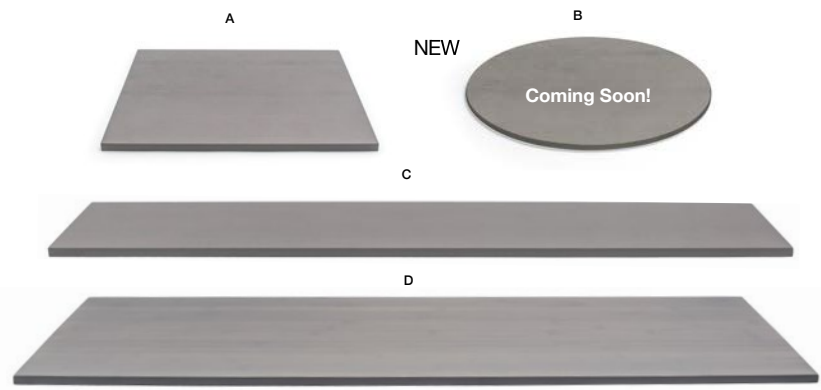

A	35.6 cm Square Bamboo Board - Smoke	35.6 x 35.6 x 1.27 cm	Pack 2	BHO057GYB20
B	35.6 cm Round Bamboo Board - Smoke	35.6 dia x 1.27 cm	Pack 2	BHO058GYB20
C	20.3 x 91.4 cm Bamboo Board - Smoke	20.3 x 91.4 x 1.27 cm	Pack 2	BHO055GYB20
D	35.6 x 91.4 cm Bamboo Board - Smoke	35.6 x 91.4 x 1.27 cm	Pack 2	BHO056GYB20