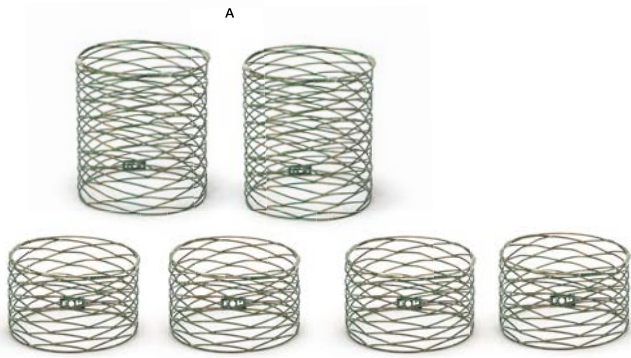

patina™ buffet essentials starter package

BYOB: Build Your Own Buffet by mixing and matching boards and risers.

Want more board options?
See pages 202-203.

A+B Buffet Essentials - Patina™ - Clear Glass on Patina™ **BST043MUM28**
A+C Buffet Essentials - Patina™ - Amber Glass on Patina™ **BST045MUM28**

A+D Buffet Essentials - Patina™ - Natural Bamboo on Patina™ **BST044MUM28**

Create endless options for unique and creative displays, like the ones shown below.