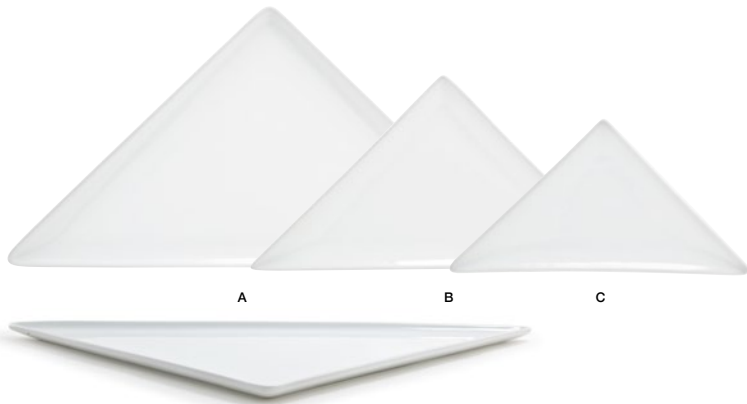

A	41.3 x 21.6 cm Triangle Mod® Plate	41.3 x 21.6 x 1.3 cm	Pack 6	DSP014WHP22
B	30.5 x 15.3 cm Triangle Mod® Plate	30.5 x 15.3 x 1.3 cm	Pack 12	DAP013WHP23
C	19.1 x 10.2 cm Triangle Mod® Plate	19.1 x 10.2 x 1.3 cm	Pack 12	DAP045WHP23