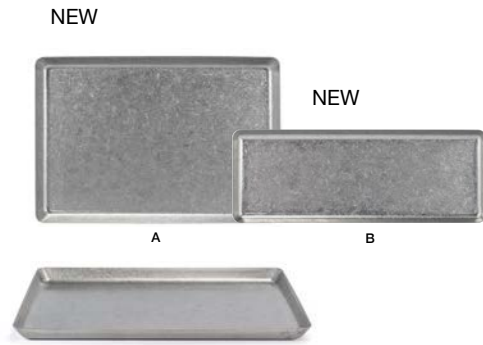

A	33 x 17.8 cm Stainless Mod® Plate - Antique	33 x 17.8 x 1.9 cm	Pack 4	DDP074ANS21
B	29.2 x 10.8 cm Stainless Mod® Plate - Antique	29.2 x 10.8 x 1.9 cm	Pack 6	DSU010ANS22