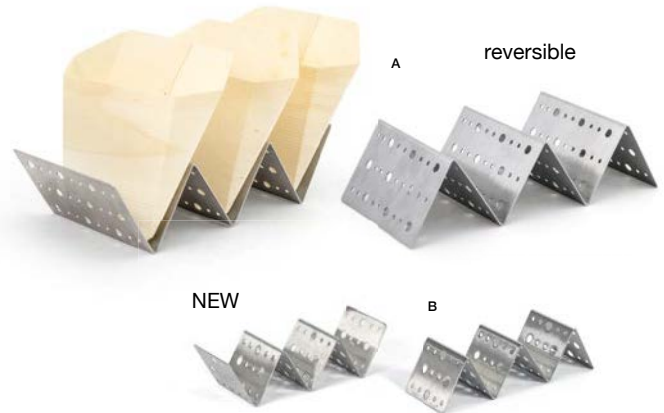

NEW

A 10 x 20.3 cm Brushed Stainless Dots Taco Holder - Silver
Shown with:
12.7 cm Serewise® Pocket

10 x 20.3 x 5 cm
Pack 12
Pack 200 pcs

DHO001BSS23

DHO002NAW28

B 14 x 5 cm Brushed Stainless Dots Taco Holder - Silver

14 x 5 x 3.8 cm
Pack 12

DHO003BSS23