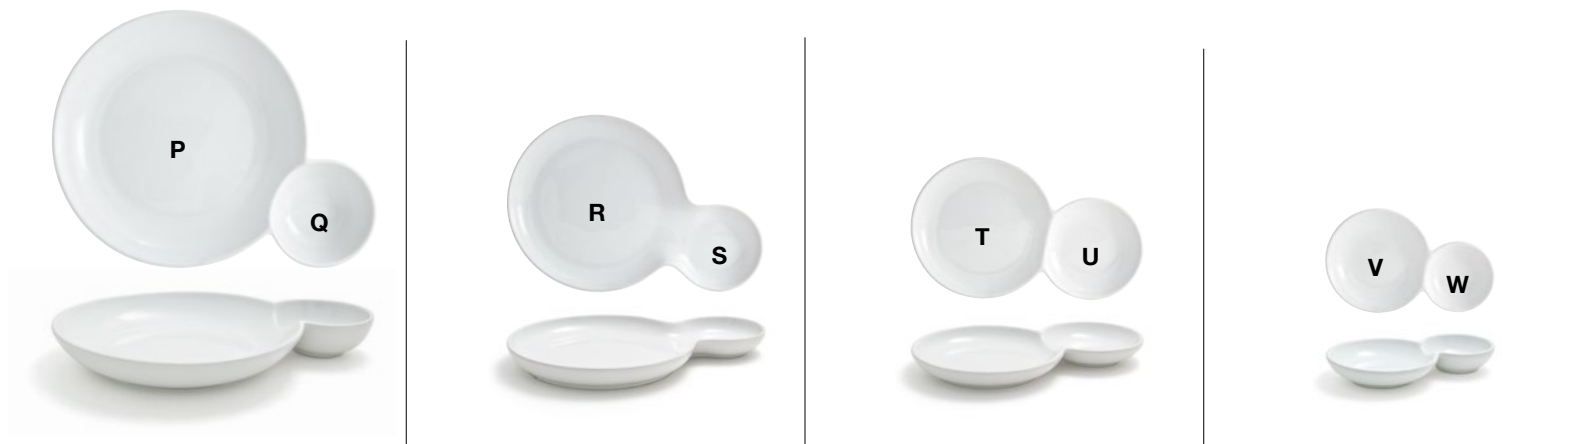

presentations with these items below!

Fits: E, J, L, T 11.4 cm Round Soho® Bowl - 296 ml Pack 12 DBO172WHP23	Fits: A, O, Q, S, U, V 178 ml Round Soho® Ramekin Pack 12 ASC014WHP13	Fits: U 89 ml Round Soho® Ramekin Pack 12 ASC026WHP23	Fits: A, I, M, O, Q, S, U, V 237 ml Soho® Mug Pack 12 DMU022WHP23	Fits: E, F, J, L 474 ml Harmony™ Cup Pack 6 DCS041WHP22	Fits: A, F, I, M, O, Q, U 296 ml Harmony™ Cup Pack 12 DCS039WHP23	Fits: B, H, W 89 ml Harmony™ Cup Pack 12 DCS037WHP23
Fits: B, Q, S, U 89 ml Round Monaco Ramekin Pack 12 ASC016WHP23	Fits: A, I, M, S, U 44 ml Round Harmony™ Ramekin Pack 12 DSD048WHP23	Fits: F, E, J, L, U, V 89 ml Round Soho® Ramekin Pack 12 ASC026WHP23	Fits: B, H, W 60 ml Round Ramekin Pack 12 ASC009WHP23	Fits: F, L, U 178 ml Round Ribbed Ramekin Pack 12 ASC013WHP23	Fits: A, I, M, O, S, U 89 ml Ribbed Ramekin Pack 12 ASC007WHP23	Fits: A, M, U, V 148 ml Cinch Pourer Pack 12 TCR003WHP23
Fits: A, F, I, M, Q, S, U 10.2 cm Round Kaleidoscope® Slanted Footed Bowl - 148 ml Pack 12 DBO060CLG23	Fits: F, J, L, U 12.7 cm Round Kaleidoscope® Slanted Bowl - 237 ml Pack 12 DBO048CLG23	Fits: A, F, I, M, Q, S, U 9.6 cm Round Kaleidoscope® Slanted Bowl - 89 ml Pack 12 DBO045CLG23	NEW Fits: E, G, L 15.2 cm Round Brushed Stainless Harmony™ Bowl - 710 ml - Silver Pack 6 DBO166BSS22	NEW Fits: E, G, L 14 cm Round Brushed Stainless Harmony™ Bowl - 473 ml - Silver Pack 6 DBO165BSS22	Fits: F, J, L, S, U, V 296 ml Round Brushed Stainless Harmony™ Bowl Pack 6 DBO069BSS22 brushed DBO069GOS22 matte brass DBO069BKS22 matte black	
NEW Fits: A, I, M, O, Q, S, U, V 266 ml Round Brushed Stainless Soho® Pourer Pack 12 DSD072BSS23 silver DSD072BKS23 matte black	NEW Fits: A, I, M, O, Q, S, U, V 177 ml Round Brushed Stainless Soho® Ramekin Pack 12 DSD073BSS23 silver DSD073BKS23 matte black	NEW Fits: S, U, V 89 ml Round Brushed Stainless Soho® Ramekin Pack 12 DSD074BSS23 silver DSD074BKS23 matte black	NEW Fits: A, I, M, O, Q, S, U, V 237 ml Round Brushed Stainless Soho® Pourer Pack 12 TCR015BSS23 silver TCR015BKS23 matte black TCR015GOS23 matte brass	NEW Fits: A, I, M, O, Q, S, U, V 148 ml Round Brushed Stainless Soho® Pourer Pack 12 TCR014BSS23 silver TCR014BKS23 matte black TCR014GOS23 matte brass