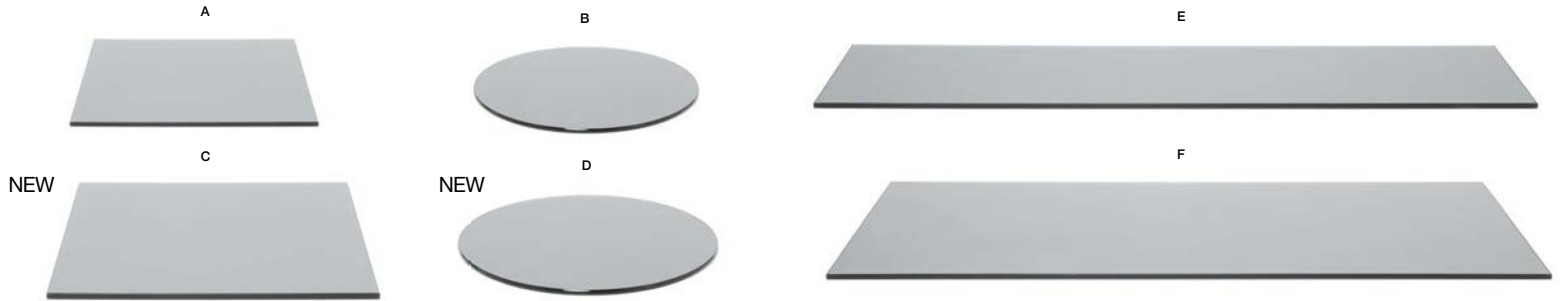

A	35.6 cm Square Tempered Glass Board - Smoke	35.6 x 35.6 x .6 cm	Pack 2	BHO057SMG20	D	48.3 cm Round Tempered Glass Board - Smoke	48.3 dia x 0.6 cm	Pack 2	BHO124SMG20
B	35.6 cm Round Tempered Glass Board - Smoke	35.6 dia x .6 cm	Pack 2	BHO058SMG20	E	20.3 x 91.4 cm Tempered Glass Board - Smoke	20.3 x 91.4 x .6 cm	Pack 2	BHO055SMG20
C	8.3 cm Square Tempered Glass Board - Smoke	8.3 x 48.3 x 0.6 cm	Pack 2	BHO125SMG20	F	35.6 x 91.4 cm Tempered Glass Board - Smoke	35.6 x 91.4 x .6 cm	Pack 2	BHO056SMG20