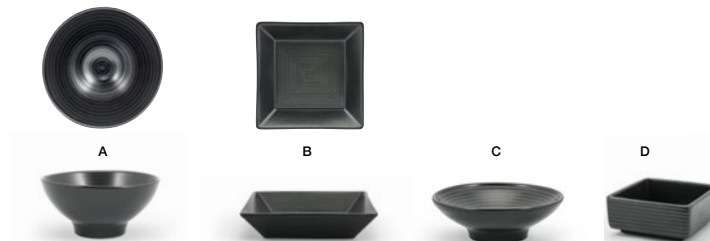

A	12.7 cm Round Spiral® Footed Bowl - 326 ml - Ink	12.7 dia x 6.3 cm	Pack 12	DBO006BKP23
B	14 Square Spiral® Bowl - 296 ml - Ink	14 sq x 3.2 cm	Pack 12	DBO008BKP23
C	8.3 cm Round Spiral® Dish - 89 ml - Ink	8.2 dia x 2.5 cm	Pack 12	DSD008BKP23
D	7 cm Square Spiral® Dish - 118 ml - Ink	7 sq x 3.2 cm	Pack 12	TSH007BKP23