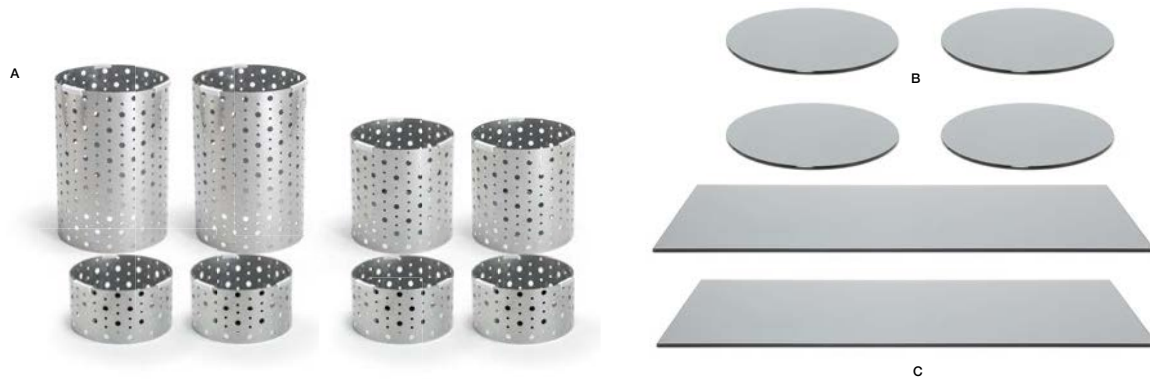

A (2) Dots Risers - Set of 4 - Total 8 pieces (2 large, 2 medium, 4 small)
(2) 21.6 dia x 30.5 cm
(2) 20.3 dia cm
(4) 19 dia x 10.8 cm

B 35.6 cm Round Tempered Glass Board - Smoke - Total 4 pieces 35.6 dia x .6 cm

C 35.6 x 91.4 cm Tempered Glass Board - Smoke - Total 2 pieces 35.6 x 91.4 x .6 cm