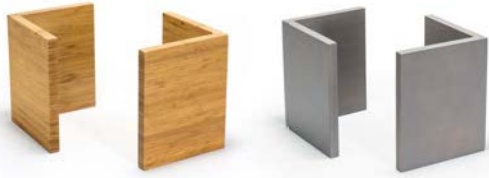

bamboo essential elements

22.8 cm Bamboo L Riser - Set of 2
19 x 19 x 22.8 cm
Pack 2 (Total of 4 pieces)
BHO062BBB20 natural
BHO062GYB20 smoke