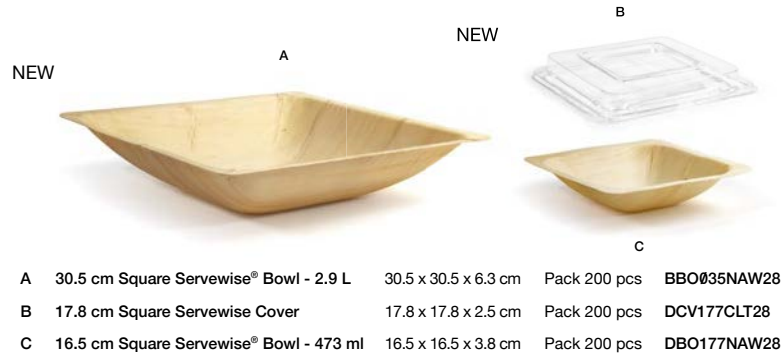

A	30.5 cm Square Serewise® Bowl - 2.9 L	30.5 x 30.5 x 6.3 cm	Pack 200 pcs	BBO035NAW28
B	17.8 cm Square Serewise® Cover	17.8 x 17.8 x 2.5 cm	Pack 200 pcs	DCV177CLT28
C	16.5 cm Square Serewise® Bowl - 473 ml	16.5 x 16.5 x 3.8 cm	Pack 200 pcs	DBO177NAW28