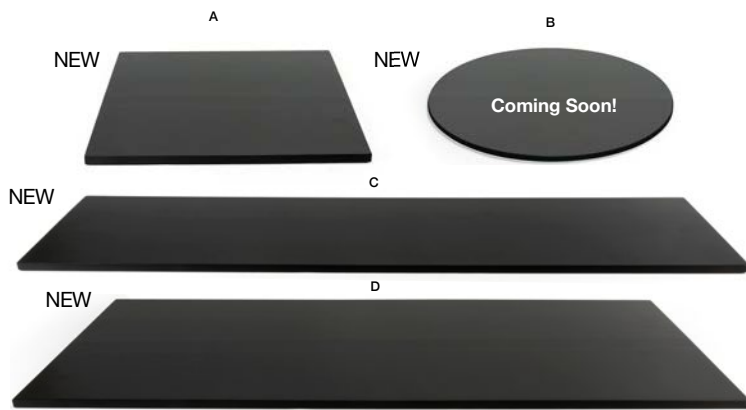

A	35.6 cm Square Bamboo Board - Black	35.6 x 35.6 x 1.27 cm	Pack 2	BHO057BKW20
B	35.6 cm Round Bamboo Board - Black	35.6 dia x 1.27 cm	Pack 2	BHO058BKB20
C	20.3 x 91.4 cm Bamboo Board - Black	20.3 x 91.4 x 1.27 cm	Pack 2	BHO055BKW20
D	35.6 x 91.4 cm Bamboo Board - Black	35.6 x 91.4 x 1.27 cm	Pack 2	BHO056BKW20