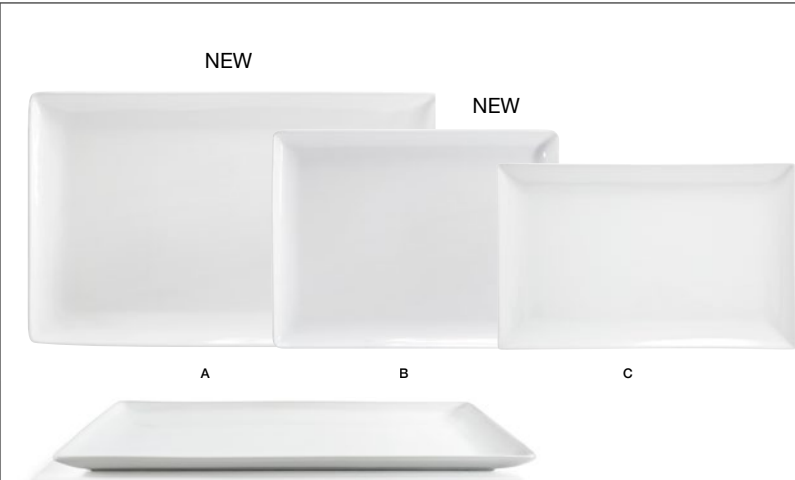

mod[®]

Modern linear shapes are impactful in their simplicity and promote creativity.

Ask about customization!

A	30.5 cm Square Mod® Plate	30.5 sq x 1.3 cm	Pack 4	DOS005WHP21	D	21 cm Square Mod® Plate	21 sq x 1.3 cm	Pack 12	DAP017WHP23
B	27.3 cm Square Mod® Plate	27.3 sq x 1.3 cm	Pack 6	DDP067WHP22	E	16.6 cm Square Mod® Plate	16.6 sq x 1.3 cm	Pack 12	DAP018WHP23
C	25.4 cm Square Mod® Plate	25.4 sq x 2 cm	Pack 6	DDP022WHP23	F	12.7 cm Square Mod® Plate	12.7 sq x 0.7 cm	Pack 12	DAP026WHP23
					G	38.1 cm Square Mod® Platter	38.1 sq x 2.6 cm	Pack 2	BPT034WHP20

A	27.3 cm Square Mod® Divided Plate	27.3 x 27.3 x 1.3 cm, 89 ml per section	Pack 4	DDP072WHP21
B	19 cm Square Mod® Divided Plate	19 sq x 2.5 cm, 60 ml per section	Pack 12	DAP075WHP23

A	53.3 x 33 cm Mod® Platter	53.3 x 33 x 2.5 cm	Pack 2	SPT065WHP20
B	43.2 x 33 cm Mod® Platter	43.2 x 33 x 2.5 cm	Pack 2	BPT039WHP20
C	41.3 x 26.1 cm Mod® Ideal Platter	41.3 x 26.1 x 2.6 cm	Pack 2	BPT032WHP20