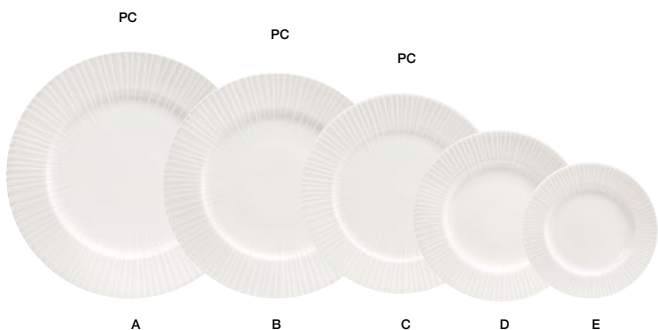

NEW

A	31.5 cm Round Catalyst™ Rim Plate	31.1 dia x 2.5 cm	Pack 4	DOS037BEP21
B	29.2 cm Round Catalyst™ Rim Plate	29.2 dia x 2.5 cm	Pack 4	DDP079BEP21
C	27 cm Round Catalyst™ Rim Plate	27 dia x 1.9 cm	Pack 6	DDP082BEP22
D	24.1 cm Round Catalyst™ Rim Plate	24.1 dia x 1.9 cm	Pack 6	DDP085BEP22
E	20.3 cm Round Catalyst™ Rim Plate	20.3 dia x 1.9 cm	Pack 6	DSP041BEP22
F	15.9 cm Round Catalyst™ Rim Plate	15.9 dia x 1.3 cm	Pack 6	DAP086BEP22

classic

catalyst™ rim

A	29.2 cm Round Catalyst™ Rim Plate - Facet™	29.2 dia x 2.5 cm	Pack 4	DDP080BEP21
B	29 cm Round Catalyst™ Rim Plate - Facet™	27 dia x 1.9 cm	Pack 6	DDP083BEP22
C	24.1 cm Round Catalyst™ Rim Plate - Facet™	24.1 dia x 1.9 cm	Pack 6	DDP086BEP22
D	20.3 cm Round Catalyst™ Rim Plate - Facet™	20.3 dia x 1.9 cm	Pack 6	DSP042BEP22
E	15.9 cm Round Catalyst™ Rim Plate - Facet™	15.9 dia x 1.3 cm	Pack 6	DAP087BEP22

facet™

A	29.2 cm Round Catalyst™ Rim Plate - Focus™	29.2 dia x 2.5 cm	Pack 4	DDP081BEP21
B	27 cm Round Catalyst™ Rim Plate - Focus™	27 dia x 1.9 cm	Pack 6	DDP084BEP22
C	24.1 cm Round Catalyst™ Rim Plate - Focus™	24.1 dia x 1.9 cm	Pack 6	DDP087BEP22
D	20.3 cm Round Catalyst™ Rim Plate - Focus™	20.3 dia x 1.9cm	Pack 6	DSP043BEP22
E	15.9 cm Round Catalyst™ Rim Plate - Focus™	15.9 dia x 1.3 cm	Pack 6	DAP088BEP22