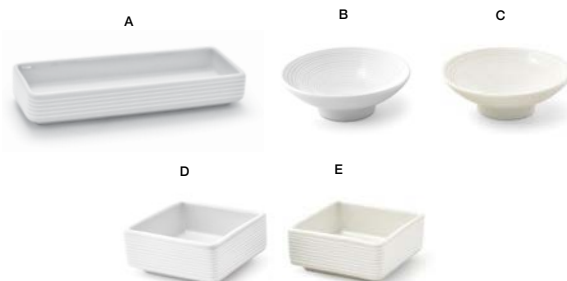

A	89 ml Rectangle Spiral® Ramekin	14.7 x 5.1 x 2 cm	Pack 12	DSD047WHP23
B	8.3 cm Round Spiral® Dish - 89 ml	8.3 dia x 2.6 cm	Pack 12	DSD008WHP23
C	8.3 cm Round Spiral® Dish - 89 ml - Eurowhite®	8.3 dia x 2.6 cm	Pack 12	DSD008BEP23
D	7 cm Square Spiral® Dish - 89 ml	7 sq x 3.2 cm	Pack 12	TSH007WHP23
E	7 cm Square Spiral® Dish - Eurowhite® - 89 ml	7 sq x 3.2 cm	Pack 12	TSH007BEP23