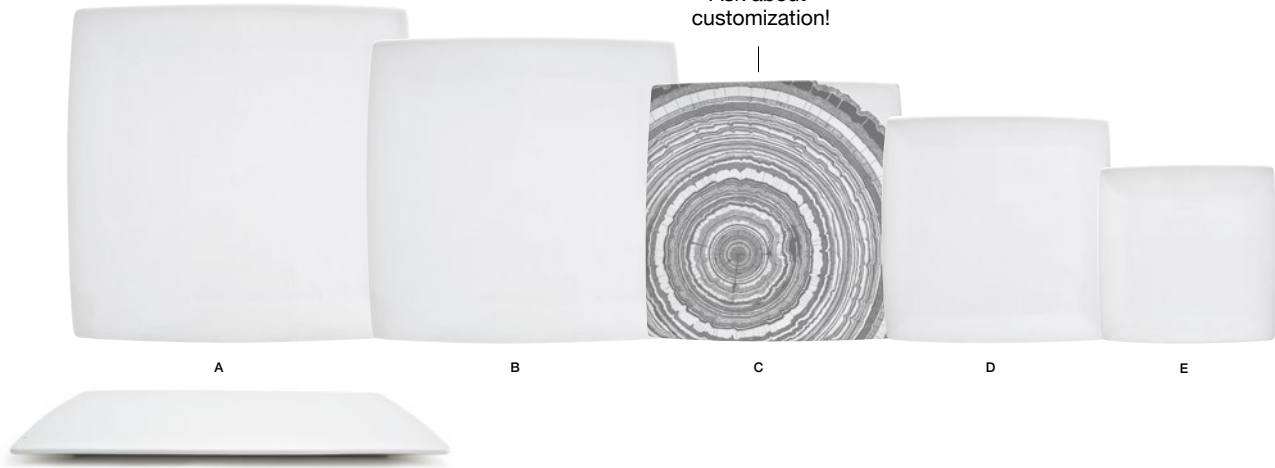

Lifetime Plus Warranty.

Appears completely flat.

Slightly elevated making it easy to handle and serve.

Ask about customization!

A	31.8 cm Square Canvas® Plate	31.8 sq x 1.3 cm	Pack 4	DOS017WHP21	D	19.1 cm Square Canvas® Plate	19.1 sq x 1.3 cm	Pack 12	DAP027WHP23
B	28 cm Square Canvas® Plate	28 sq x 1.3 cm	Pack 6	DDP025WHP22	E	14 cm Square Canvas® Plate	14 sq x 0.7 cm	Pack 12	DAP044WHP23
C	22.9 cm Square Canvas® Plate	22.9 sq x 1.3 cm	Pack 6	DSP016WHP22					