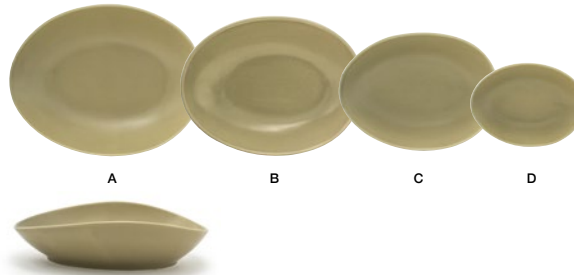

tides[®]
sea grass

Ask about customization!

A	33 cm Oval Tides® Plate - Sea Grass	33 x 24.8 x 3.2 cm	Pack 2	DOS030GRP20
B	25.4 cm Oval Tides® Plate - Sea Grass	25.4 x 17.8 x 3.8 cm	Pack 4	DDP063GRP21
C	20.3 cm Oval Tides® Plate - Sea Grass	20.3 x 15.2 x 5.7 cm	Pack 6	DSP033GRP22
D	14 cm Oval Tides® Plate - Sea Grass	14 x 12.7 x 2.5 cm	Pack 12	DAP077GRP23

Wave-like curved edges highlight your dish from all angles.

29.2 cm Slim Oval Tides® Plate - Sea Grass
29.2 x 12.7 x 2.5 cm
Pack 12
DSU008GRP23

A	27.9 cm Oval Tides® Bowl - 1.2L - Sea Grass	27.9 x 21 x 7.6 cm	Pack 2	DBO145GRP20
B	25.4 cm Oval Tides® Bowl - 887 ml - Sea Grass	25.4 x 19 x 7 cm	Pack 4	DBO146GRP21
C	20.3 cm Oval Tides® Bowl - 444 ml - Sea Grass	20.3 x 15.2 x 5.7 cm	Pack 4	DBO147GRP21
D	177 ml Oval Tides® Ramekin - Sea Grass	15.2 x 10.8 x 3.8 cm	Pack 6	DBO148GRP22