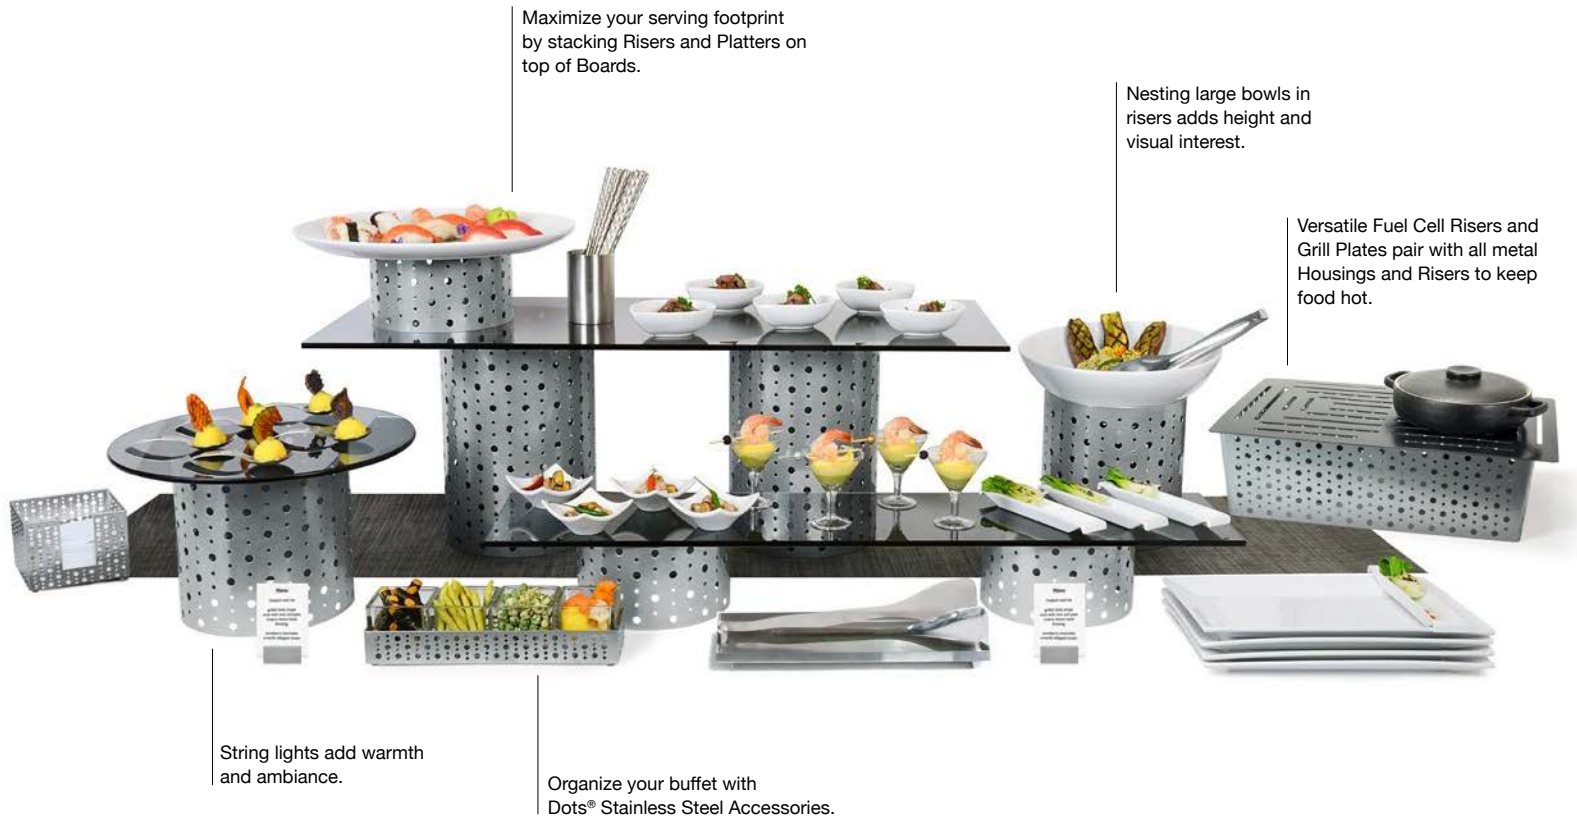

dots buffet

buffet essentials starter packages

Get started with a Buffet Essentials Starter Package, each package includes:

A (2) Dots Risers - Set of 4 - Total 8 pieces (2 large, 2 medium, 4 small)
 (2) 21.6 dia x 30.5 cm
 (2) 20.3 dia cm
 (4) 19 dia x 10.8 cm