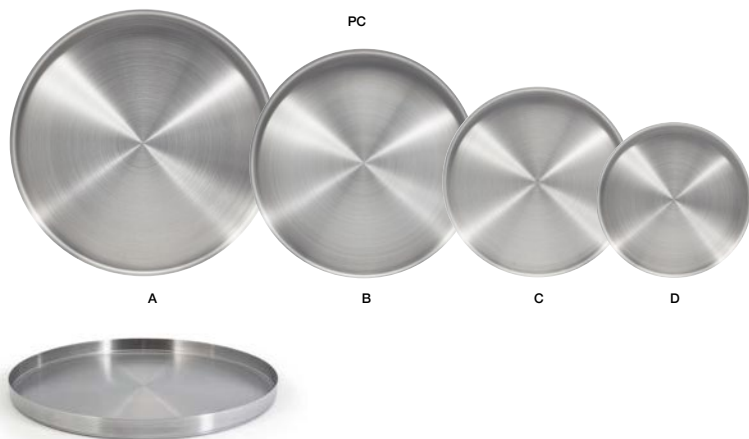

new collection

soho[®]

Soho's perfectly flat plating surface and modern raised rim, add edge to the traditional round.

PC = PLATE COVER AVAILABLE

NEW

soho®

A	29.2 cm Round Soho® Plate	29.2 dia x 1.9 cm	Pack 4	DOS036WHP21	D	19 cm Round Soho® Plate	19 dia x 1.9 cm	Pack 12	DSP040WHP23
B	27.3 cm Round Soho® Plate	27.3 dia x 1.9 cm	Pack 4	DDP077WHP21	E	16.5 cm Round Soho® Plate	16.5 dia x 1.9 cm	Pack 12	DAP085WHP23
C	22.9 cm Round Soho® Plate	22.9 dia x 1.9 cm	Pack 6	DDP076WHP22	F	12.7 cm Round Soho® Plate	12.7 dia x 1.9 cm	Pack 12	DAP084WHP23
					G	35.6 cm Round Soho® Platter	35.6 dia x 2.5 cm	Pack 2	SPT066WHP20