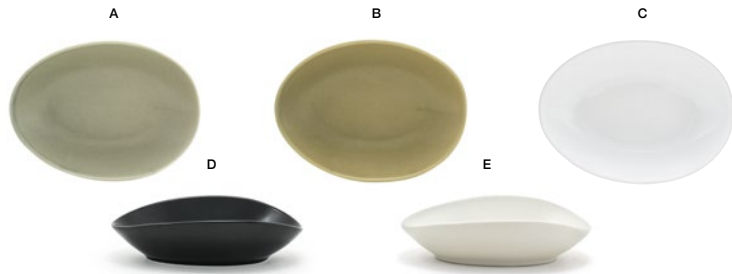

oval essential accessories

by capacity

Color	Capacity	Dimensions	Pack	Code
A	177 ml Oval Tides® Ramekin - Pumice	15.2 x 10.8 x 3.8 cm	Pack 6	DBO148GYP22
B	177 ml Oval Tides® Ramekin - Sea Grass	15.2 x 10.8 x 3.8 cm	Pack 6	DBO148GRP22
C	177 ml Oval Tides® Ramekin - White	15.2 x 10.8 x 3.8 cm	Pack 6	DBO148WHP22
D	177 ml Oval Tides® Ramekin - Mussel	15.2 x 10.8 x 3.8 cm	Pack 6	DBO148BKP22
E	177 ml Oval Tides® Ramekin - Scallop	15.2 x 10.8 x 3.8 cm	Pack 6	DBO148BEP22