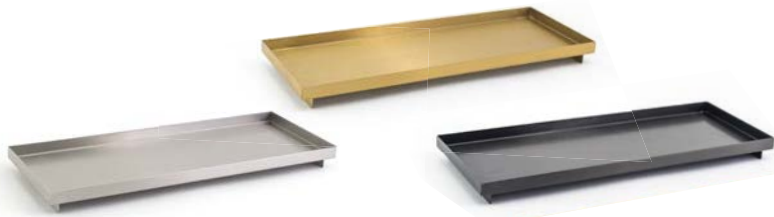

stainless steel universal accessories

31.2 x 12.1 cm Brushed Stainless Tray
31.2 x 12.1 x 2.6 cm
Pack 6
RTR0014BSS12 silver
RTR0014GOS12 matte brass
RTR0014BKS12 matte black