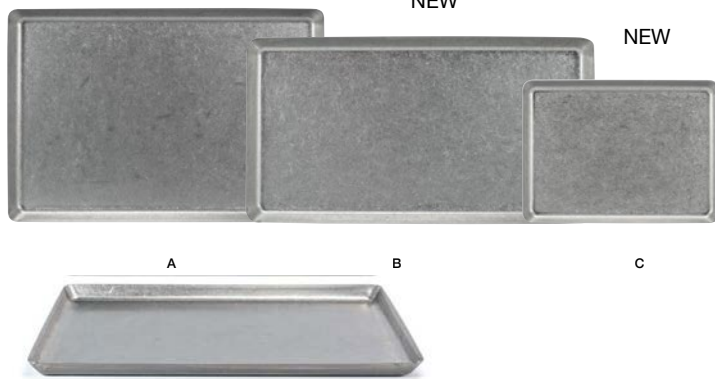

Layer smaller Mod® Triangles, accommodates: 2 of the 12" x 6" Triangle Mod® Plates or 4 of the 7.5" x 4" Triangle Mod® Plate

Layer smaller Mod® Triangles, accommodates: 2 of the 7.5" x 4" Triangle Mod® Plates

High quality stainless steel with our rustic antique finish, is dishwasher safe and perfectly stackable.

NEW

A	35.6 x 24.1 cm Stainless Mod® Plate - Antique	35.6 x 24.1 x 1.9 cm	Pack 4	DDP073ANS21
B	31.7 x 20.9 cm Stainless Mod® Plate - Antique	31.7 x 20.9 x 1.9 cm	Pack 4	DSP039ANS21
C	20.9 x 15.2 cm Stainless Mod® Plate - Antique	20.9 x 15.2 x 1.3 cm	Pack 6	DAP083ANS22