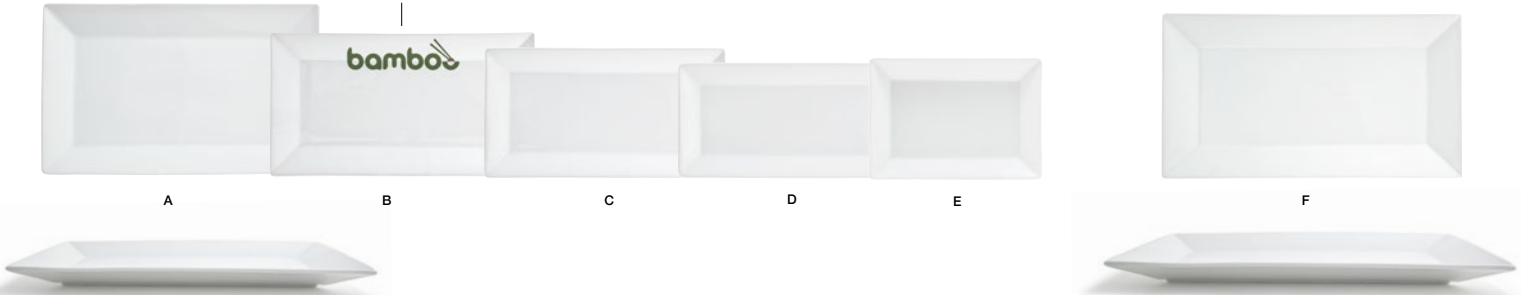

A	23.5 cm Square Kyoto™ Plate	29.8 x 29.8 x 2.5 cm	Pack 4	DOS027WHP21	E	21.6 cm Square Kyoto™ Plate	21.6 sq x 2.5 cm	Pack 12	DAP011WHP13
B	27.4 cm Square Kyoto™ Plate	27.4 sq x 2.5 cm	Pack 12	DDP005WHP23	F	19 cm Square Kyoto™ Plate	19 sq x 2.5 cm	Pack 6	DSP029WHP22
C	25.4 cm Square Kyoto™ Plate	25.4 sq x 2.5 cm	Pack 6	DDP056WHP22	G	16.6 cm Square Kyoto™ Plate	16.6 sq x 1.9 cm	Pack 12	DAP046WHP23
D	22.9 cm Square Kyoto™ Plate	22.9 sq x 2.5 cm	Pack 6	DDP055WHP22	H	12.7 cm Square Kyoto™ Plate	12.7 sq x 1.9 cm	Pack 12	DAP002WHP23
					I	32.4 cm Square Kyoto™ Platter	32.4 sq x 3.2 cm	Pack 4	SPT031WHP11

Ask about customization!

bamboo

A	35.6 x 22.9 cm Kyoto™ Plate	35.6 x 22.9 x 2.5 cm	Pack 6	DOS015WHP22	D	22.9 x 12.7 cm Kyoto™ Plate	22.9 x 12.7 x 1.9 cm	Pack 12	DAP001WHP23
B	33.1 x 17.8 cm Kyoto™ Plate	33.1 x 17.8 x 2.5 cm	Pack 6	DDP000WHP22	E	17.8 x 12.7 cm Kyoto™ Plate	17.8 x 12.7 x 1.9 cm	Pack 12	DAP081WHP23
C	28 x 15.3 cm Kyoto™ Plate	28 x 15.3 x 2.5 cm	Pack 12	DAP055WHP23	F	45.8 x 25.4 cm Kyoto™ Platter	45.8 x 25.4 x 3.2 cm	Pack 2	SPT000WHP10