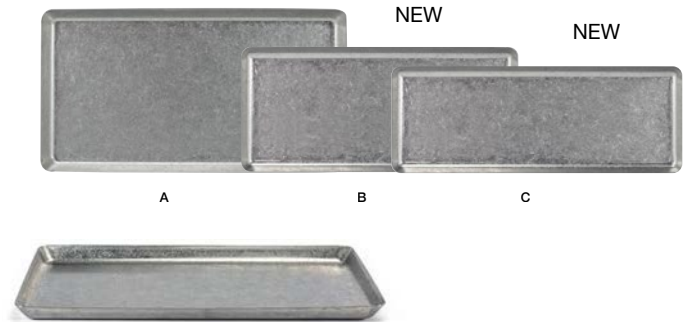

A	33 x 17.8 cm Stainless Mod® Plate - Antique	33 x 17.8 x 1.9 cm	Pack 4	DDP074ANS21
B	25.4 x 11.4 cm Stainless Mod® Plate - Antique	25.4 x 11.4 x 1.3 cm	Pack 6	RTR037ANS22
C	29.2 x 10.8 cm Stainless Mod® Plate - Antique	29.2 x 10.8 x 1.9 cm	Pack 6	DSU010ANS22