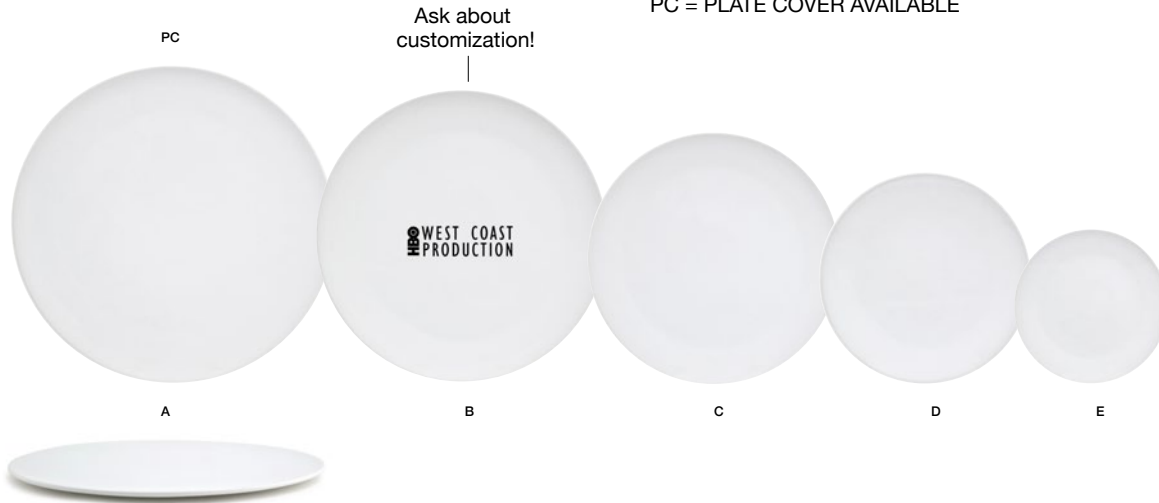

A complete range of sizes and capacities for all of your plating needs. Fashion meets function®.

- | | | | | |
|---|--|-----------------------|---------|-------------|
| A | 103 ml Round Artefact® Ramekin - White | 10.2 dia x 2.5 cm | Pack 12 | DSD070WHP23 |
| B | 59 ml Round Artefact® Ramekin - White | 8.2 dia x 2.5 cm | Pack 12 | DSD071WHP23 |
| C | 325 ml Artefact® Mug - White | 9.5 dia x 14 x 7.6 cm | Pack 12 | DMU026WHP23 |

canvas[®]

Round or square, this is your blank Canvas[®] for creating culinary masterpieces.

PC = PLATE COVER AVAILABLE

A	28 cm Round Canvas® Plate	28 dia x 1.3 cm	Pack 4	DDP059WHP21	D	17.8 cm Round Canvas® Plate	17.8 dia x 1.3 cm	Pack 12	DSP030WHP23
B	25.4 cm Round Canvas® Plate	25.4 dia x 1.3 cm	Pack 6	DDP058WHP22	E	12.7 cm Round Canvas® Plate	12.7 dia x 1.3 cm	Pack 12	DAP074WHP23
C	22.9 cm Round Canvas® Plate	22.9 dia x 1.3 cm	Pack 6	DDP057WHP22					