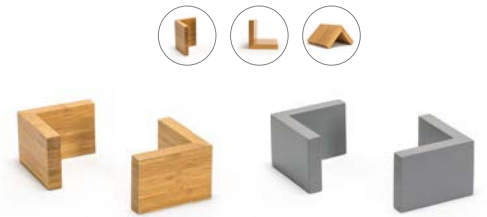

Versatile L Risers can be configured in 3 position to enhance your buffet

7.7 cm Bamboo L Riser - Set of 4
11.5 x 11.5 x 7.7 cm
Pack 2 (Total of 8 pieces)
BHO033BBB20 natural
BHO033GYB20 smoke