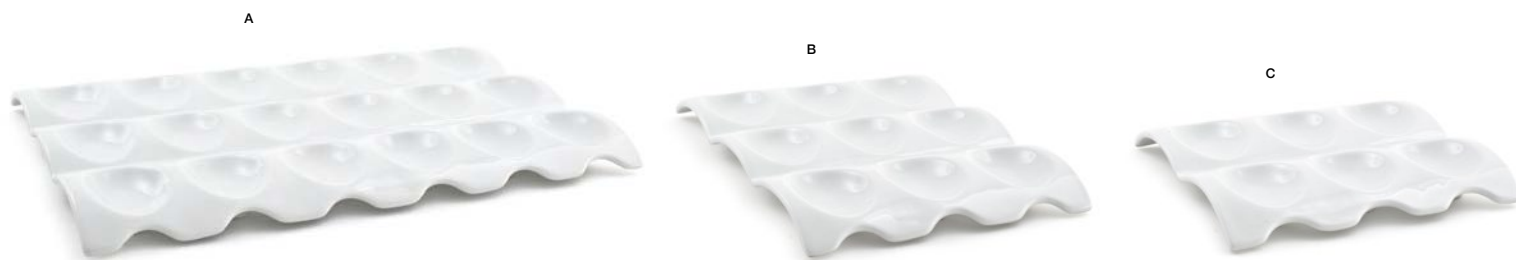

28 cm Triangle Trillium Bowl - 474 ml
28 sq x 5.1 cm
Pack 6
DBO029WHP22

23.3 cm Boomerang Trillium Plate
22.3 x 10.2 x 3.2 cm
Pack 12
DAP024WHP23

porcelain accessories

Our accessory collections provide hundreds of creative & versatile solutions for powerful tabletop, station, and buffet presentations.