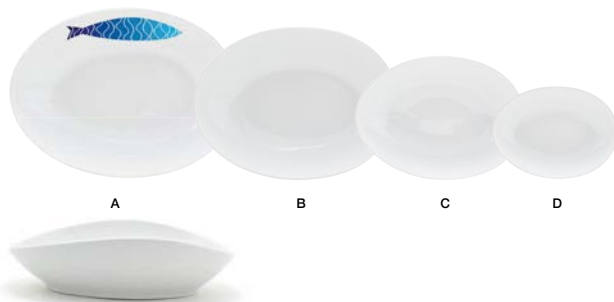

A	27.9 cm Oval Tides® Bowl - 1.2L - White	27.9 x 21 x 7.6 cm	Pack 2	DBO145WHP20
B	25.4 cm Oval Tides® Bowl - 887 ml - White	25.4 x 19 x 7 cm	Pack 4	DBO146WHP21
C	20.3 cm Oval Tides® Bowl - 444 ml - White	20.3 x 15.2 x 5.7 cm	Pack 4	DBO147WHP21
D	177 ml Oval Tides® Ramekin - White	15.2 x 10.8 x 3.8 cm	Pack 6	DBO148WHP22