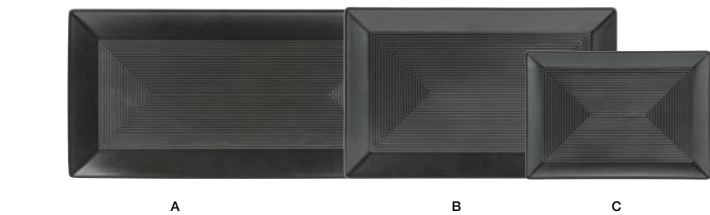

A	35.6 x 17.8 cm Spiral® Plate - Ink	35.6 x 17.8 cm	Pack 4	DDP004BKP21
B	27.9 x 17.8 cm Spiral® Plate - Ink	27.9 x 17.8 cm	Pack 6	DSP002BKP22
C	17.8 x 12.7 cm Spiral® Plate - Ink	17.8 x 12.7 cm	Pack 12	DSP001BKP23