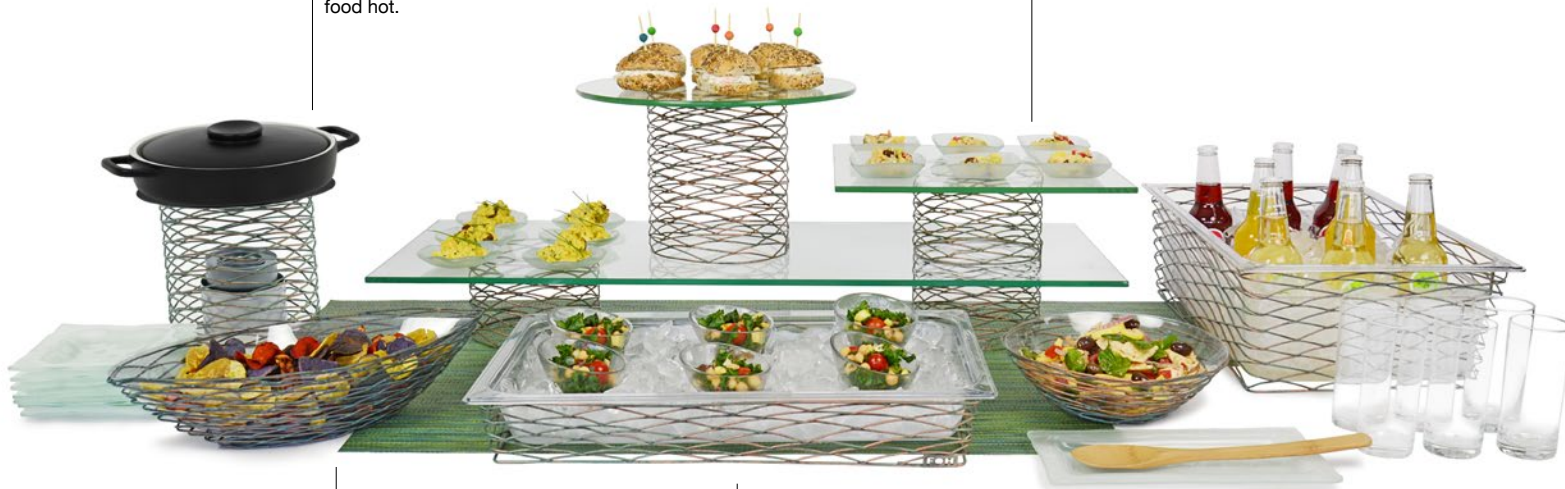

Patina's™ multi-functional shapes and sizes, in hand painted iron, are ultra-durable.

Metroweave® options are limitless with our in-house custom cutting capabilities. Runners, Tray Liners, Board-Toppers, and more. Pages 174-178.