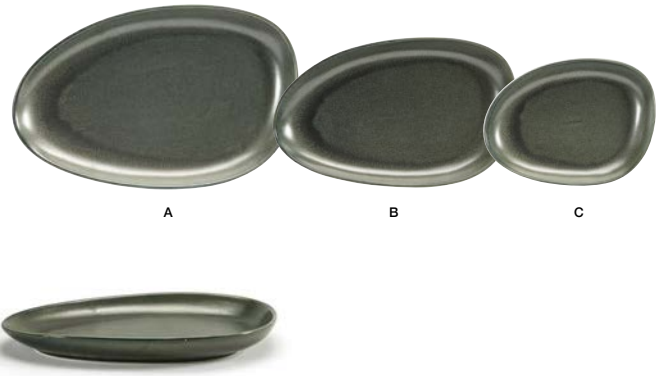

A	296 ml Kiln® Cup - Pepper	8.2 dia x 7.6 cm	Pack 12	DCS046BKP23
	15.2 cm Round Kiln® Saucer - Pepper	15.2 dia x 2.5 cm	Pack 12	DCS047BKP23
B	89 ml Kiln® Cup - Pepper	6.3 dia x 5 cm	Pack 12	DCS058BKP23
	12 cm Round Kiln® Saucer - Pepper	12 dia x 1.9 cm	Pack 12	DCS059BKP23

NEW color

kiln[®]
sage

CP

A	28 cm Round Kiln® Plate - Sage	28 dia x 4.4 cm	Pack 6	DOS029DGP22
B	25.4 cm Round Kiln® Plate - Sage	25.4 dia x 3.8 cm	Pack 6	DDP061DGP22
C	20.3 cm Round Kiln® Plate - Sage	20.3 dia x 3.8 cm	Pack 12	DSP031DGP23
D	15.2 cm Round Kiln® Plate - Sage	15.2 dia x 2.5 cm	Pack 12	DAP076DGP23

A	35.6 cm Oval Kiln® Plate - Sage	35.6 x 22.9 x 3.8 cm	Pack 2	SPT056DGP20
B	28 cm Oval Kiln® Plate - Sage	28 x 17.8 x 3.8 cm	Pack 6	DDP062DGP22
C	20.3 cm Oval Kiln® Plate - Sage	20.3 x 15.2 x 3 cm	Pack 12	DSP032DGP23