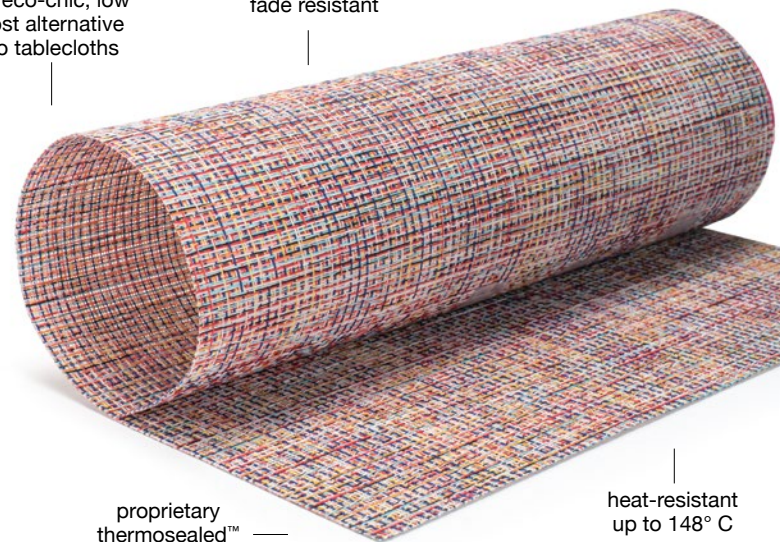

NEW
Husk - Natural
Pack 12
XPM130NAV83 40.7 x 30.5 cm

an eco-chic, low cost alternative to tablecloths

bacteria, stain & fade resistant

proprietary thermosealed™ edges

heat-resistant up to 148° C

All metroweave® edges are thermosealed™ using our proprietary technique for durability and long-lasting service.