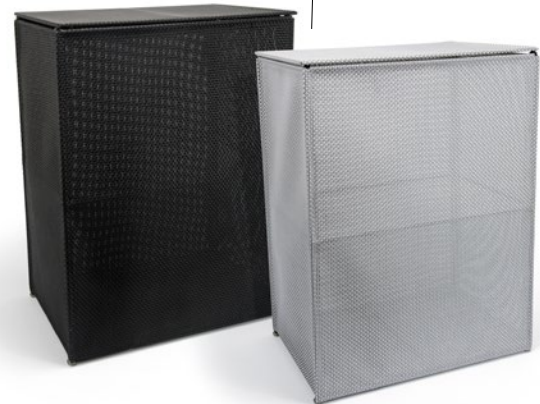

Metroweave® Hamper & Waste Receptacle
31 x 45 x 59 cm
Pack 2
RHA003SIV20 basketweave pewter
RHA003BKV20 basketweave black