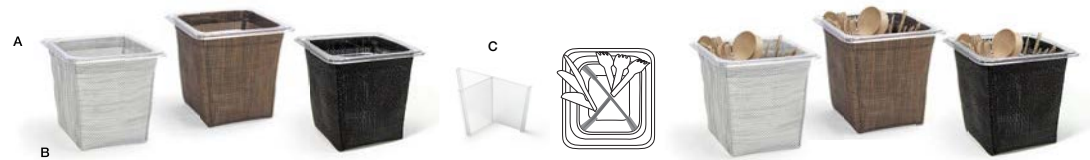

A ½ Size Drinkwise® Pan - Deep
17.8 x 16.5 x 14.6 cm, 2.2 L
Pack 4
BHO054CLT21

B ½ Size Metroweave® Housing
15.9 x 14 x 14.6 cm
Pack 4
BHO128GYV21 mesh grey
BHO128COV21 mesh copper
BHO128BKV21 random weave black

**A+B ½ Size Metroweave®
Housing/Pan Set**
17.8 x 16.5 x 14.6 cm, 2.2 L
Pack 4
BHO133GYV21 mesh grey
BHO133COV21 mesh copper
BHO133BKV21 random weave black

C Flatware Divider Insert
6.5 x 16.5 x 33 cm
Pack 4
BHO077FRT21

A+B+C Metroweave® Flatware Divider Set
17.8 x 16.5 x 14.6 cm, 2.22 L
Pack 4
BHO134GYV21 mesh grey
BHO134COV21 mesh copper
BHO134BKV21 random weave black