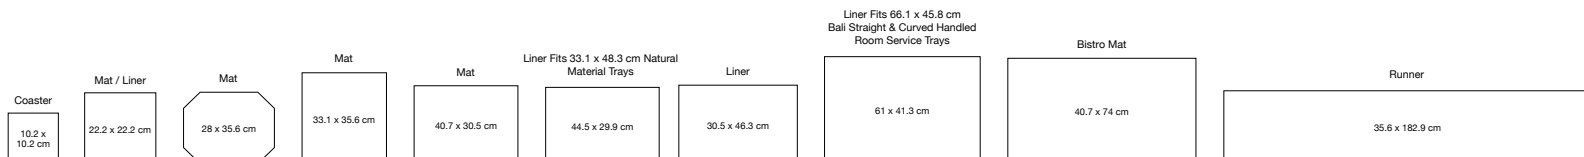

140 choices stocked and ready to ship!