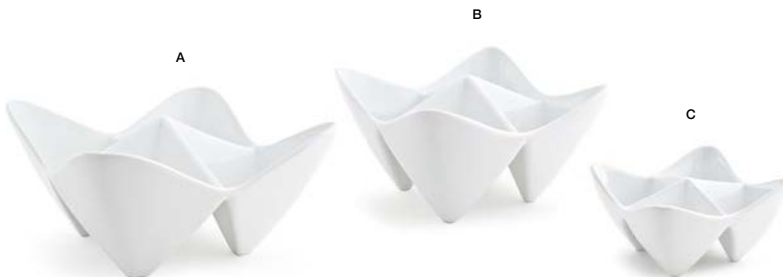

37.5 x 7.7 cm Kyoto™ Server
 37.5 x 7.7 x 3.9 cm, 415 ml
 Pack 6
 SPT012WHP22

kyoto™

22.9 cm Triple Kyoto™ Bowl - 177ml
 22.9 x 7.6 x 7.6 cm, 177 ml per section
 Pack 6
 BHO048WHP22

Great stackability for easy storage.