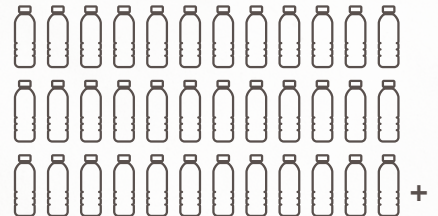

## Recycled From Water Bottles

MADE FROM 12  
PLASTIC BOTTLES

MADE FROM 31  
PLASTIC BOTTLES

MADE FROM 85  
PLASTIC BOTTLES

SUSTAINABLE - re.WARE®

LIMA™  
*stone*

Stone offers a warm, understated gray for both contemporary and classic spaces. Matte surfaces, layered details, and durable, easy-care construction provide style and function. Each piece displays the number of bottles used in its creation, showcasing a commitment to sustainability.

**RECYCLED & RECYCLABLE | BPA, PHTHALATE, & PFAS-FREE  
FADE, CRACK, WARP, AND STAIN-RESISTANT | DISHWASHER SAFE**

**4.75" Oval Lima™ Dish - Stone**  
 4.75 x 3.5 x .5 in | 12.1 x 9.2 x 1.3 cm  
 pack 24  
**RSD034GYT24**