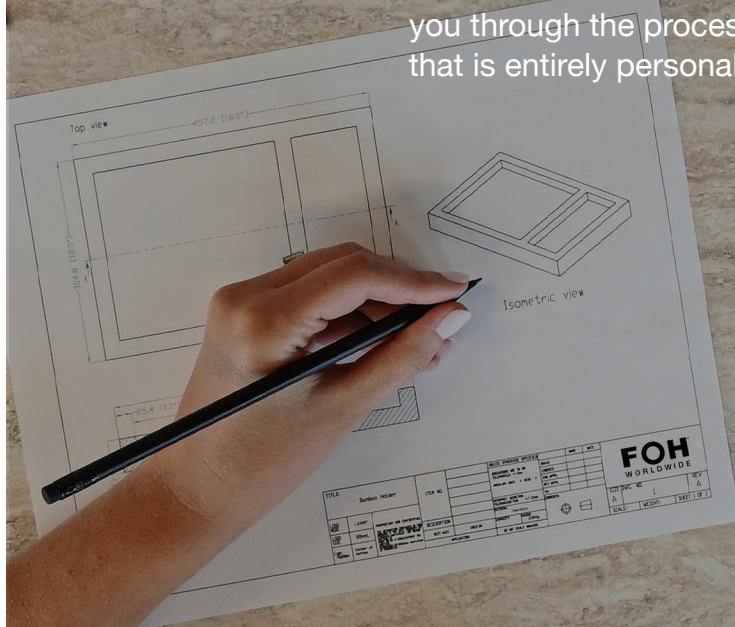

Your worldwide hospitality design and manufacturing partner, dedicated to delivering the WOW experience.

INSPIRATION STARTS HERE

Custom Capabilities

Let our Miami-based design team walk you through the process of creating something that is entirely personalized to your preference.

REACH OUT TO YOUR FOH® SALES REPRESENTATIVE
OR SCAN HERE TO START THE PROCESS