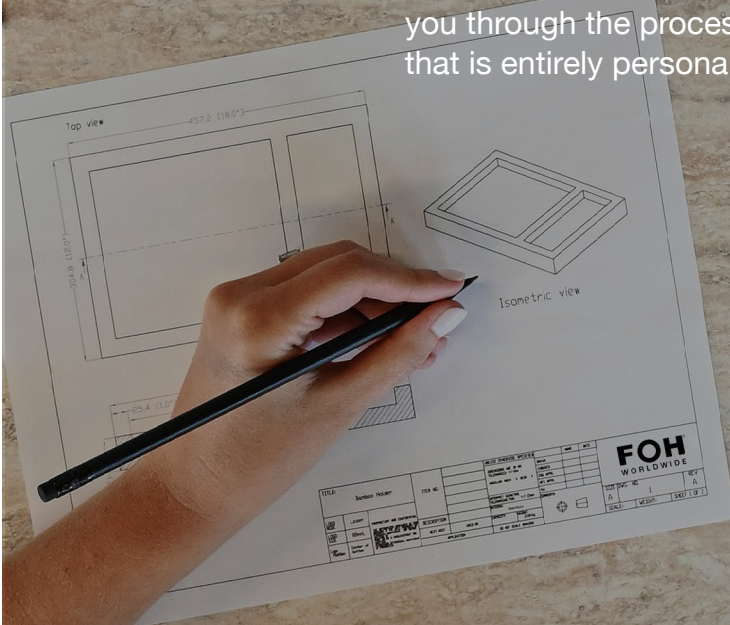

Your worldwide hospitality design and manufacturing partner, dedicated to delivering the WOW experience.

INSPIRATION STARTS HERE

Custom Capabilities

Let our Miami-based design team walk you through the process of creating something that is entirely personalized to your preference.

REACH OUT TO YOUR FOH® SALES REPRESENTATIVE
OR SCAN HERE TO START THE PROCESS