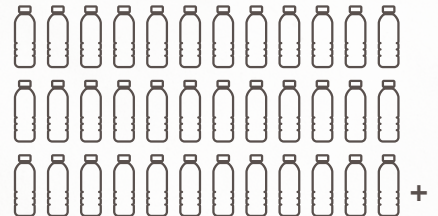

Recycled From Water Bottles

MADE FROM 12
PLASTIC BOTTLES

MADE FROM 31
PLASTIC BOTTLES

MADE FROM 85
PLASTIC BOTTLES

SUSTAINABLE - re.WARE®

LIMA™
stone

Stone offers a warm, understated gray for both contemporary and classic spaces. Matte surfaces, layered details, and durable, easy-care construction provide style and function. Each piece displays the number of bottles used in its creation, showcasing a commitment to sustainability.

**RECYCLED & RECYCLABLE | BPA, PHTHALATE, & PFAS-FREE
FADE, CRACK, WARP, AND STAIN-RESISTANT | DISHWASHER SAFE**

4.75" Oval Lima™ Dish - Stone
 4.75 x 3.5 x .5 in | 12.1 x 9.2 x 1.3 cm
 pack 24
RSD034GYT24