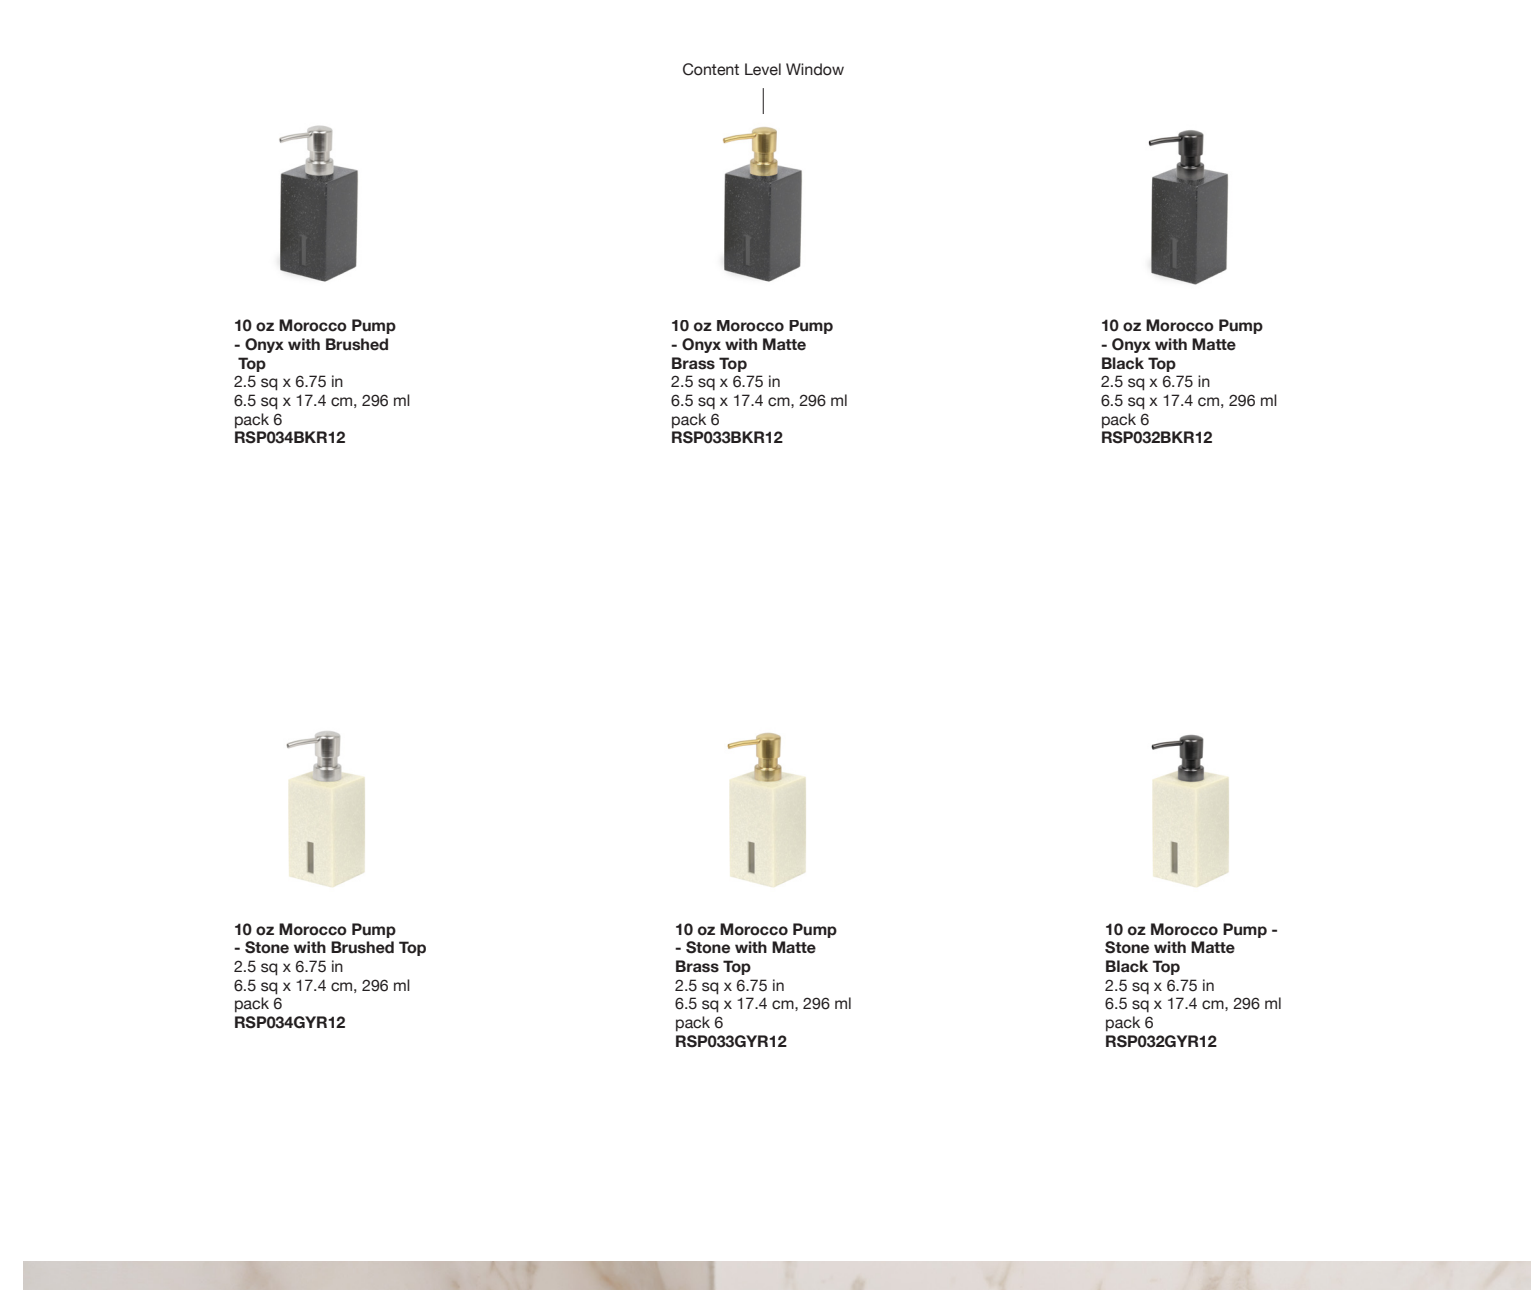

COMPOSITE

10 oz Morocco Pump - Onyx with Brushed Top
2.5 sq x 6.75 in
6.5 sq x 17.4 cm, 296 ml
pack 6
RSP034BKR12

Content Level Window
10 oz Morocco Pump - Onyx with Matte Brass Top
2.5 sq x 6.75 in
6.5 sq x 17.4 cm, 296 ml
pack 6
RSP033BKR12

10 oz Morocco Pump - Onyx with Matte Black Top
2.5 sq x 6.75 in
6.5 sq x 17.4 cm, 296 ml
pack 6
RSP032BKR12

10 oz Morocco Pump - Stone with Brushed Top
2.5 sq x 6.75 in
6.5 sq x 17.4 cm, 296 ml
pack 6
RSP034GYR12

10 oz Morocco Pump - Stone with Matte Brass Top
2.5 sq x 6.75 in
6.5 sq x 17.4 cm, 296 ml
pack 6
RSP033GYR12

10 oz Morocco Pump - Stone with Matte Black Top
2.5 sq x 6.75 in
6.5 sq x 17.4 cm, 296 ml
pack 6
RSP032GYR12

ASK ABOUT
customization!

MOROCCO
onyx & stone

Made from easy-to-clean resin and stone, each pump includes a content level window to facilitate maintenance and efficiency of refilling. Morocco's innovative and impactful design radiates subtle sophistication.

SMOOTH FINISH | VISIBLE STONE FLECKS | EASY-CARE