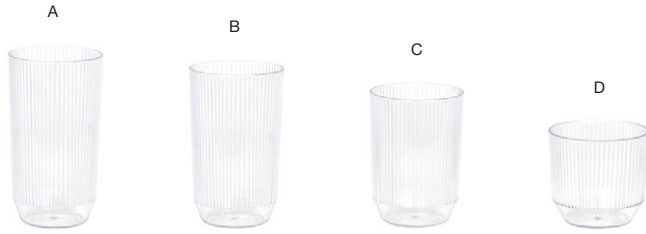

**10.5" Round Gatsby™
Bento Box Set - Three Compartment**
10.5 dia x 3.5 in | 26.8 dia x 8.9 cm
pack 6
DBE004BLT22 peacock
DBE004PIT22 rose
DBE004GYT22 smoke

Includes:

- 1 - 10.5" Round Gatsby™
Bento Bowl - 120 oz
- 1 - 40 oz Half Round Gatsby™
Bento Insert - Ice
- 2 - 20 oz Quarter Round Gatsby™
Bento Insert - Ice
- 1 - 10.5" Round Gatsby™
Serving Lid

**10.5" Round Gatsby™
Bento Box Set - Four Compartment**
10.5 dia x 3.5 in | 26.8 dia x 8.9 cm
pack 6
DBE005BLT22 peacock
DBE005PIT22 rose
DBE005GYT22 smoke

Includes:

- 1 - 10.5" Round Gatsby™
Bento Bowl - 120 oz
- 4 - 20 oz Quarter Round Gatsby™
Bento Insert - Ice
- 1 - 10.5" Round Gatsby™
Serving Lid

Engineered for secure, stackable service that simplifies transport and storage.

DRINKWARE - FLUTED COLORED SAN

GATSBY™ DRINKWARE

ice, peacock, rose, & smoke

Distinctive and versatile, the Gatsby™ collection is totally toast worthy. Inspired by classic Art Deco designs, this unique drinkware features a fluted body made from durable SAN.

GLASS-LIKE APPEARANCE | STAIN-RESISTANT | BPA-FREE

h = height | t = top | b = base | m = max

- A 16 oz Gatsby™ Highball - Ice** pack 12 **AHB008CLT23**
h5.5 | t3 | b2.25 | m3 in
h13.9 | t7.7 | b5.4 | m7.7 cm, 473 ml
- B 14 oz Gatsby™ Rocks - Ice** pack 12 **ADO014CLT23**
h5 | t3 | b2.25 | m3 in
h12.7 | t7.7 | b5.4 | m7.7 cm, 414 ml
- C 12 oz Gatsby™ Rocks - Ice** pack 12 **ADO013CLT23**
h4.25 | t3 | b2.25 | m3 in
h10.8 | t7.7 | b5.4 | m7.7 cm, 355 ml
- D 10 oz Gatsby™ Rocks - Ice** pack 12 **ADO012CLT23**
h3 | t3.25 | b2.25 | m3.25 in
h7.6 | t8.2 | b5.4 | m8.2 cm, 296 ml