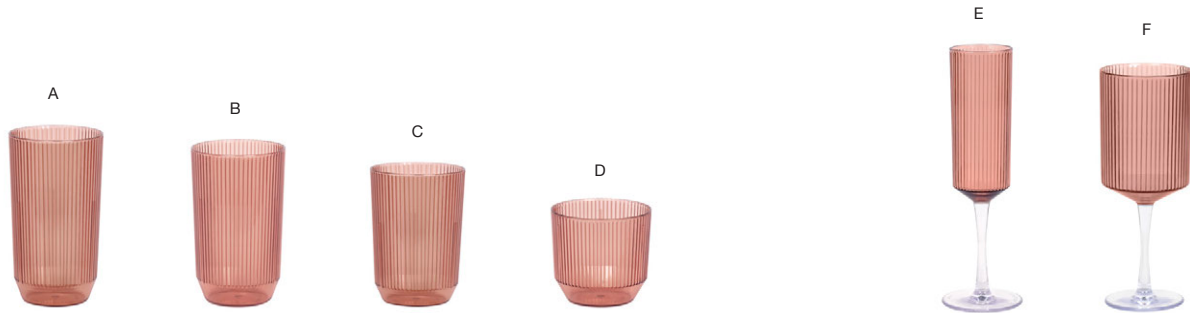

h = height | t = top | b = base | m = max

1. **A 16 oz Gatsby™ Highball - Rose** pack 12 **AHB008PIT23**
   h5.5 | t3 | b2.25 | m3 in
   h13.9 | t7.7 | b5.4 | m7.7 cm, 473 ml
2. **B 14 oz Gatsby™ Rocks - Rose** pack 12 **ADO014PIT23**
   h5 | t3 | b2.25 | m3 in
   h12.7 | t7.7 | b5.4 | m7.7 cm, 414 ml
3. **C 12 oz Gatsby™ Rocks - Rose** pack 12 **ADO013PIT23**
   h4.25 | t3 | b2.25 | m3 in
   h10.8 | t7.7 | b5.4 | m7.7 cm, 355 ml
4. **D 10 oz Gatsby™ Rocks - Rose** pack 12 **ADO012PIT23**
   h3 | t3.25 | b2.25 | m3.25 in
   h7.6 | t8.2 | b5.4 | m8.2 cm, 296 ml

1. **E 6 oz Gatsby™ Champagne - Rose** pack 12 **ACH003PIT23**
   h8.25 | t2 | b2.5 | m2.5 in
   h20.9 | t5.1 | b6.6 | m6.6 cm, 177 ml
2. **F 12 oz Gatsby™ Wine - Rose** pack 12 **AWI008PIT23**
   h7.75 | t3 | b2.5 | m3 in
   h19.5 | t7.6 | b6.6 | m7.6 cm, 355 ml