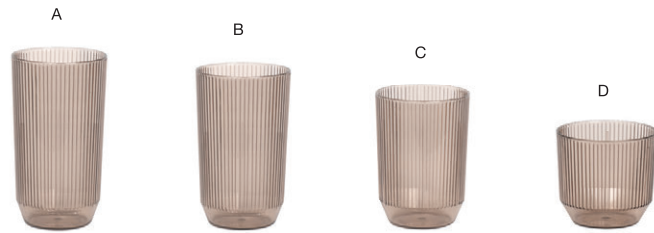

h = altura | t = parte superior | b = base | m = máximo

- **A 16 oz Gatsby™ Highball - Smoke** pack 12 **AHB008GYT23**
  h5.5 | t3 | b2.25 | m3 in
  h13.9 | t7.7 | b5.4 | m7.7 cm, 473 ml
- **B 14 oz Gatsby™ Rocks - Smoke** pack 12 **ADO014GYT23**
  h5 | t3 | b2.25 | m3 in
  h12.7 | t7.7 | b5.4 | m7.7 cm, 414 ml
- **C 12 oz Gatsby™ Rocks - Smoke** pack 12 **ADO013GYT23**
  h4.25 | t3 | b2.25 | m3 in
  h10.8 | t7.7 | b5.4 | m7.7 cm, 355 ml
- **D 10 oz Gatsby™ Rocks - Smoke** pack 12 **ADO012GYT23**
  h3 | t3.25 | b2.25 | m3.25 in
  h7.6 | t8.2 | b5.4 | m8.2 cm, 296 ml