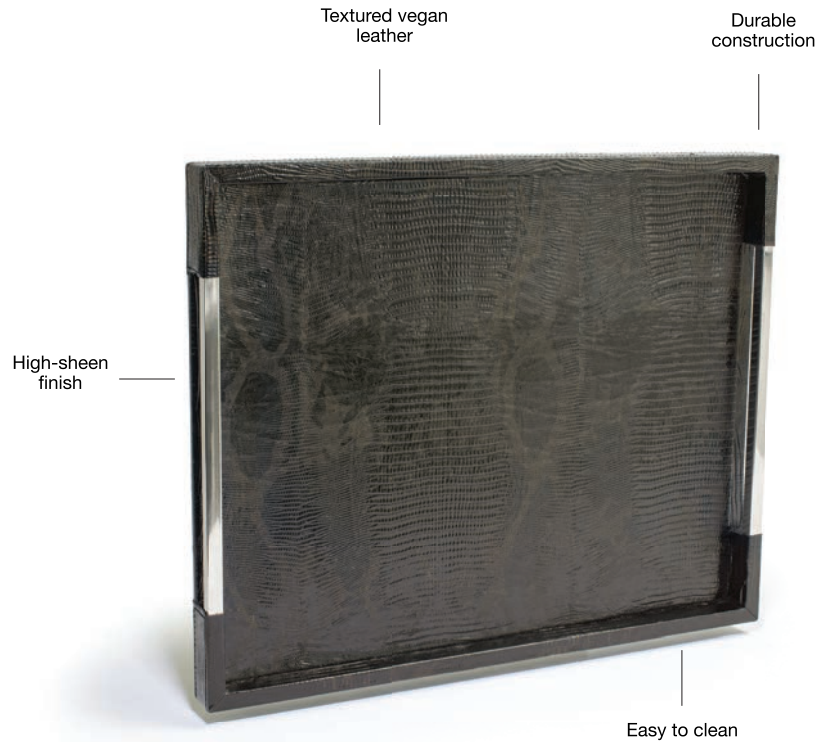

● 7qt Brushed Stainless Cylinder - Silver
See pages 175 - 181

● 17qt London Recycle Bin
See pages 175 - 181

SUMATRA

VEGAN PYTHON & STAINLESS

Luxury designs created from faux python and stainless steel are long-lasting, easy to clean, and a smart investment. Sumatra evokes opulence throughout any guestroom.