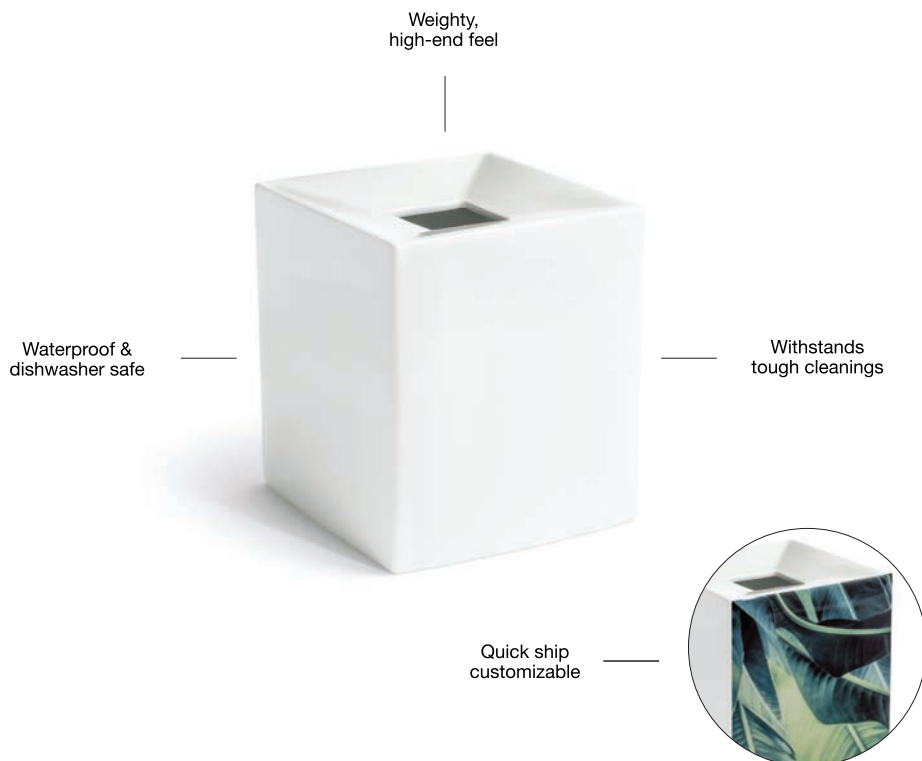

LISBON

PORCELAIN

Create a modern aesthetic and streamline your operations with the ease of durable white porcelain. The first to market with a high-end contemporary linear design, Lisbon is our unique recipe of the highest quality, commercial-grade material. It's dishwasher safe, customizable with permanent decals, and features reinforced corners for a chip-resistant investment.