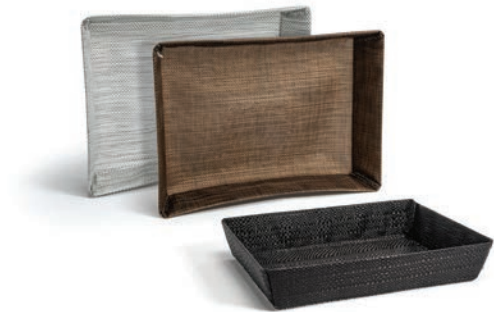

11" x 8" Metroweave® Basket
11 x 8 x 2 in
27.9 x 20.3 x 5 cm
pack 6

- BBK047GYV22 mesh grey
- BBK047COV22 mesh copper
- BBK047BKV22 random weave black