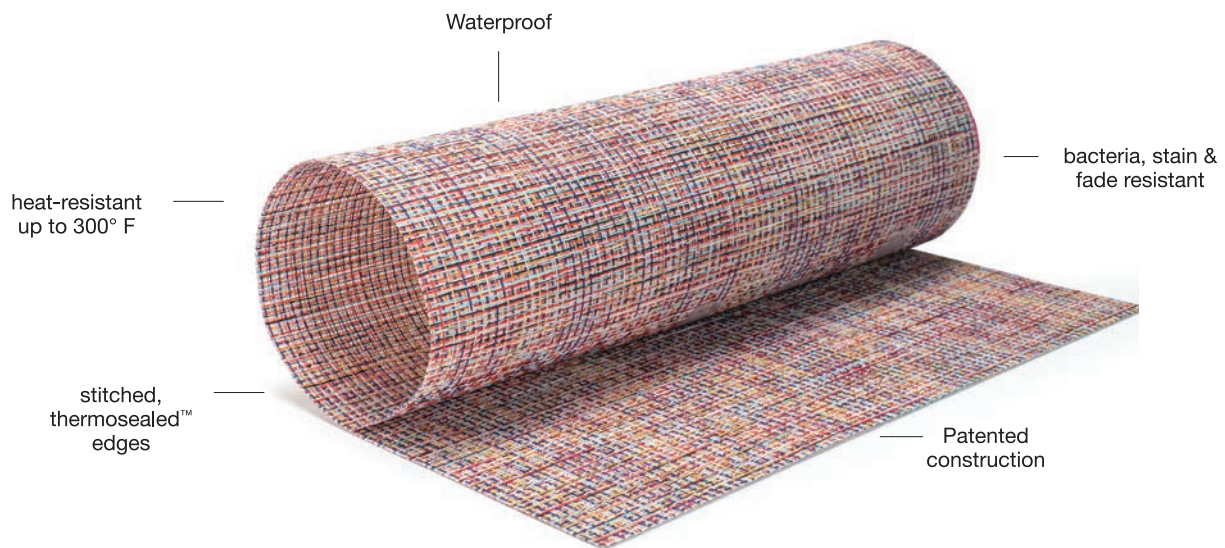

FINISHING TOUCHES

METROWEAVE® COASTERS, MATS & TRAY LINERS

Add color & texture with our woven vinyl metroweave® collection, sealed with our proprietary technique.