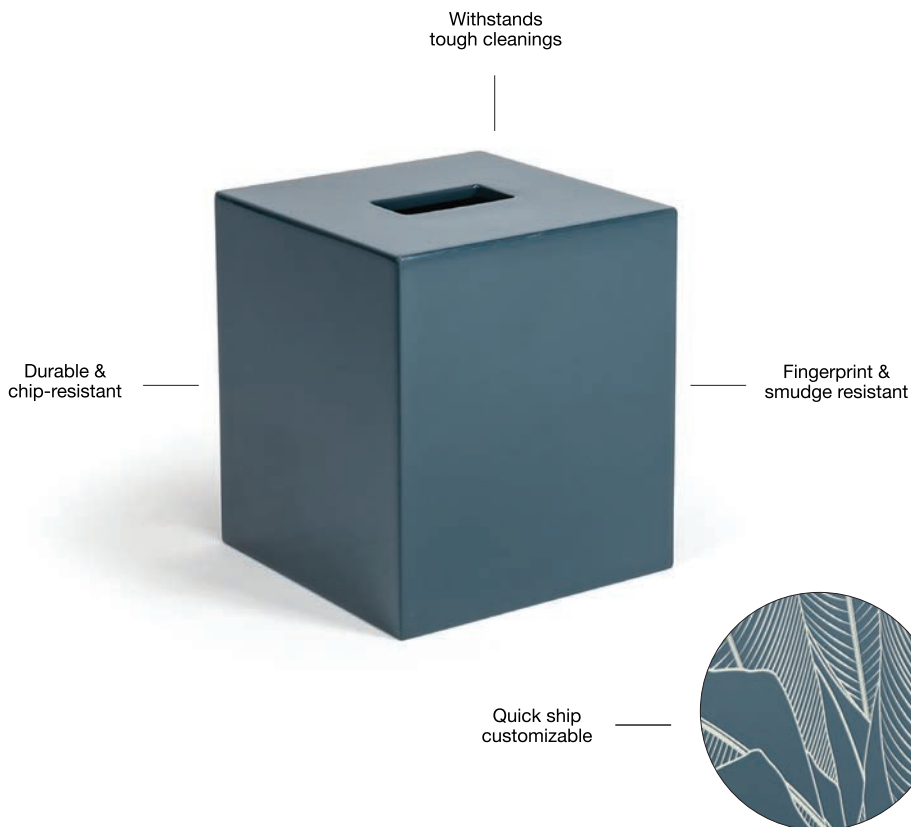

NEW YORK

RESIN

Chase big adventures when fashion meets function® in this popular high-gloss composite collection. Stocked in five versatile colors, New York's modern style leaves a lasting impression. Available in onyx, snow, steel, chocolate, and peacock.

4.25" x 3.25" New York Soap Dish

4.25 x 3.25 x .75 in

10.8 x 8.3 x 2 cm

pack 12

- RSD010BKT13 onyx
- RSD010WHT13 snow
- RSD010SIT13 steel
- RSD010EST13 chocolate
- RSD010BLT23 peacock