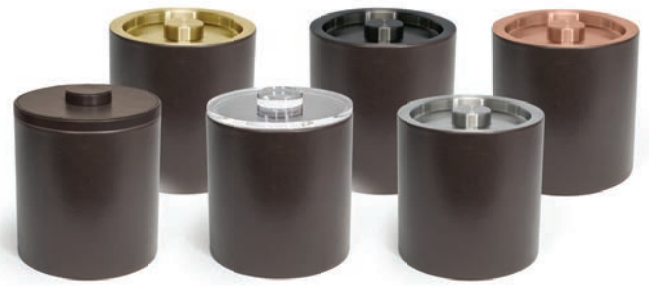

3.5qt Round London Ice Bucket - Brown

7.5 dia x 8 in, 3.5qt,
19 dia x 20.3 cm, 3.3L

pack 4

- RIB017BRL21 w/ round lid
- RIB020BRL21 w/ acrylic lid
- RIB025BRL21 w/ brushed stainless lid
- RIB026BRL21 w/ matte brass lid
- RIB027BRL21 w/ matte black lid
- RIB074BRL21 w/ rose gold lid