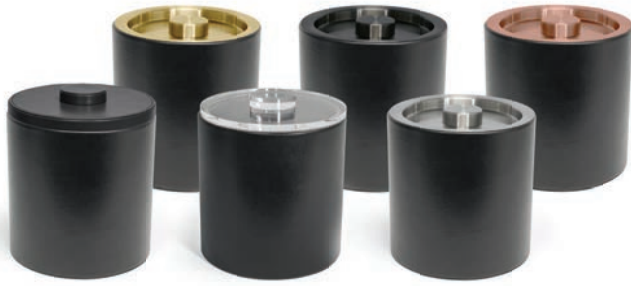

Ask about etching customization

3.5qt Round London Ice Bucket - Stone

7.5 dia x 8 in, 3.5qt,

19 dia x 20.3 cm, 3.3L

pack 4

RIB017BEL21 w/ round lid

RIB020BEL21 w/ acrylic lid

Removable and dishwasher safe liner.
Easy to keep clean and sanitary.