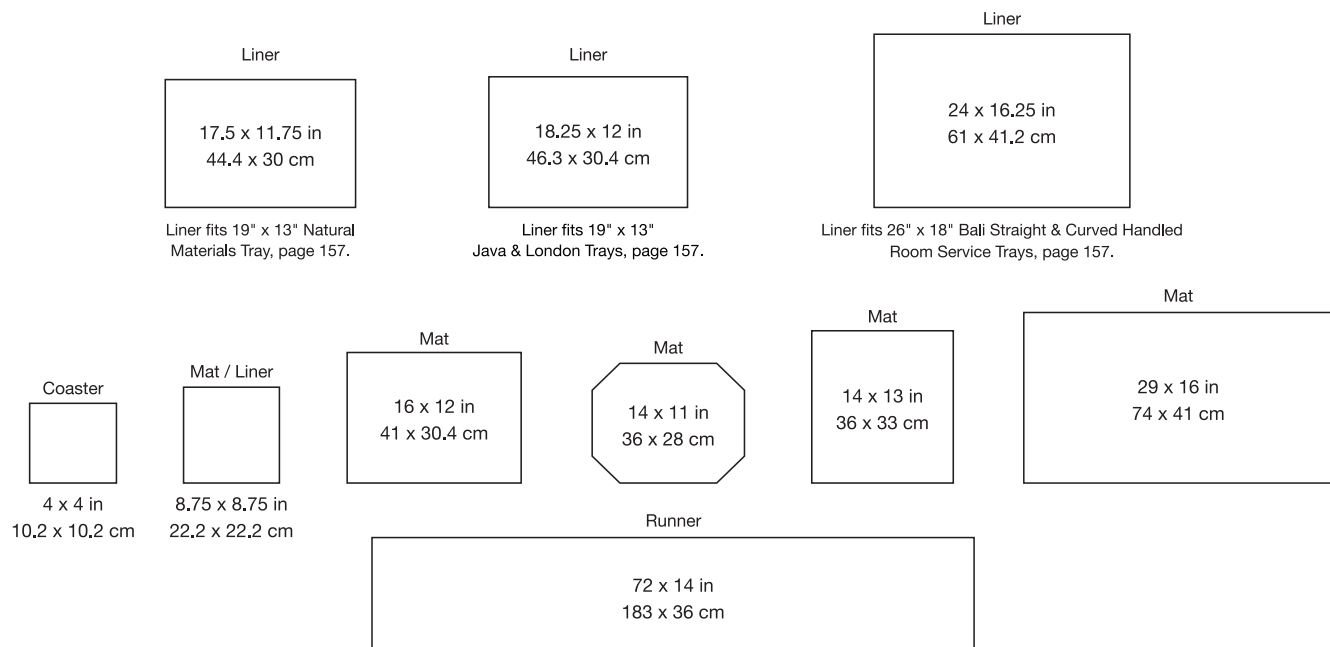

STOCKED SIZES