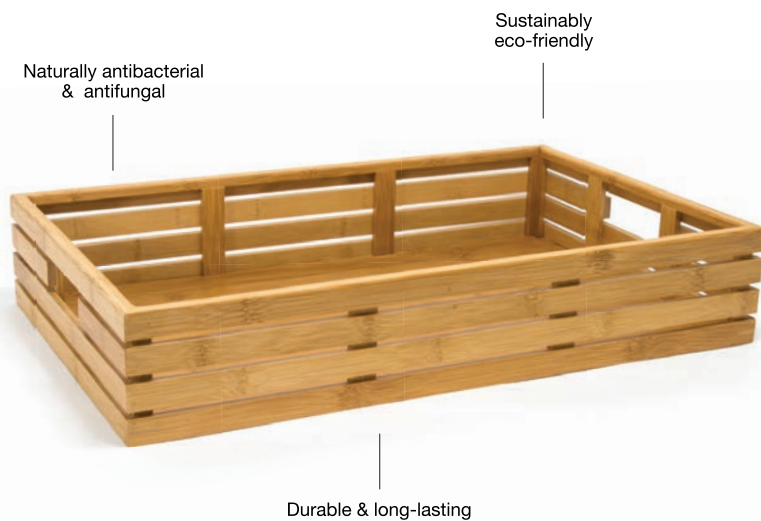

BALI

BAMBOO NATURAL BEAUTY & DURABILITY

Feel a world away with modern and eco-friendly designs.

Bali was created with naturally antimicrobial & durable bamboo to bring nature into baths, guestrooms, and spas.