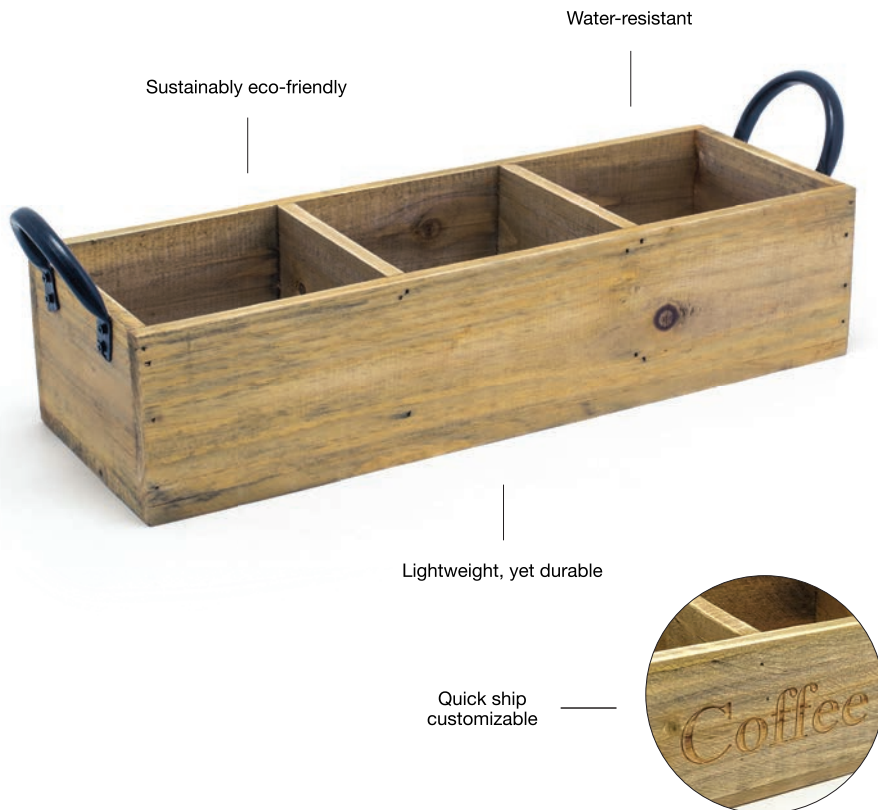

SOFT SHAPES
LIGHT TEXTURE

ASHEVILLE

RUSTIC WOOD™ & STAINLESS NATURAL BEAUTY & DURABILITY

Designed from mixed, sustainable materials, this environmentally responsible collection incorporates traditional elements with modern touches that create a rustic-chic feel. The contrast of both natural wood grains matched with iron handles works well in a multitude of environments.