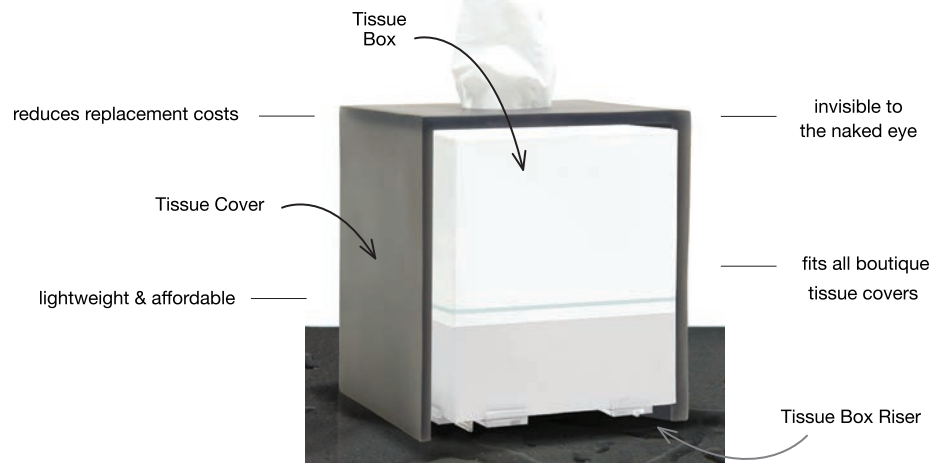

● RTB022CLT23

Patent Pending

FINISHING TOUCHES

DRINKWARE

We offer in-room drinkware in a broad range of unique styles and materials to pair perfectly with our trays and accessory holders for a full-service serving solution. Commercial-grade, dishwasher safe, and affordably priced.