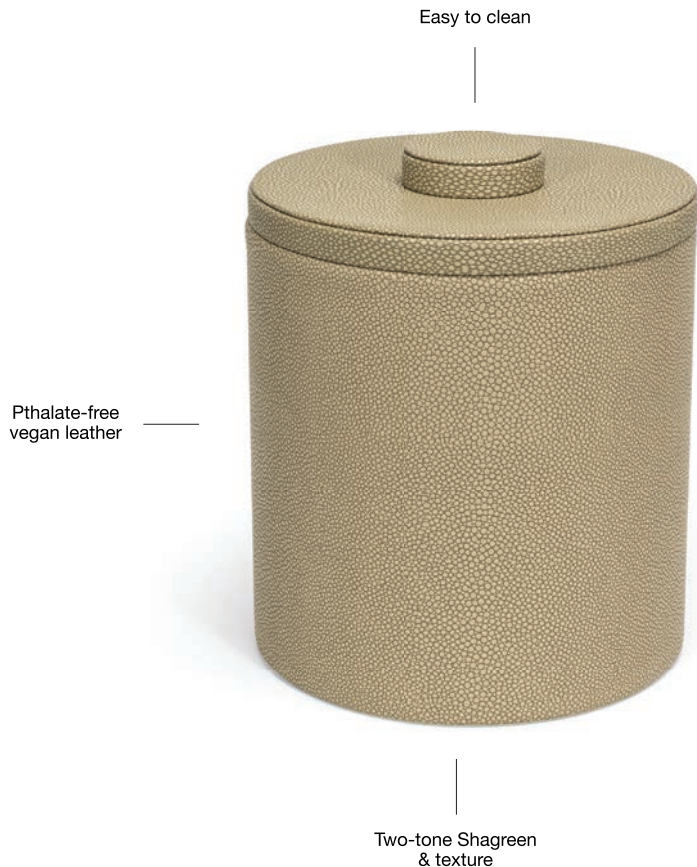

BELIZE

FAUX SHAGREEN

Belize offers unmatched luxury with an elevated faux shagreen texture, a dynamic and durable presentation. Available in dune, sage and smoke color options.

Ask about custom colors!

roomthreesixty.com | @roomthreesixty