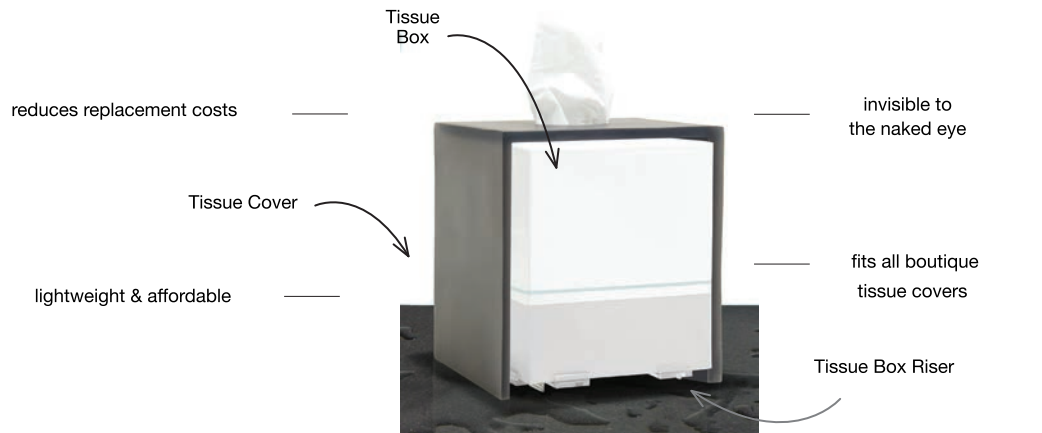

4.5" Square Tissue Box Riser

4.5 x 4.5 x .5 in
11.4 x 11.4 x 1.3 cm
pack 12

- RTB022CLT23