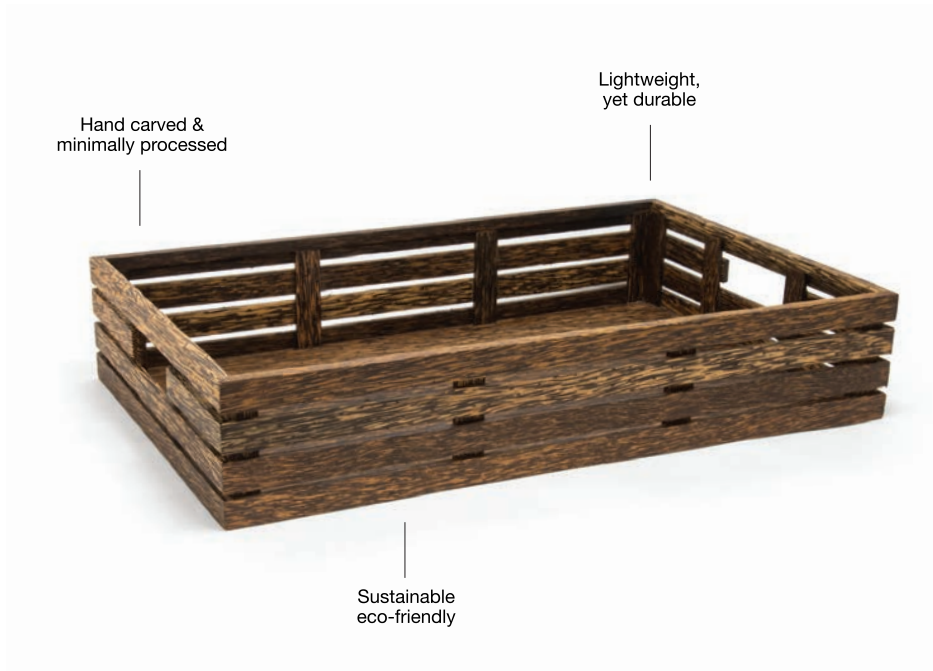

● 10oz Nassau Pump with Low Profile Brushed Stainless Top

See pages 164 - 168

● 17qt London Recycle Bin

See pages 175-181

FIJI

PALM WOOD NATURAL BEAUTY & DURABILITY

Transport guests to the exotic islands with this highly sustainable, one-of-a-kind collection. Handmade and available in hues of gold & ebony with rich dark tones that are sure to captivate.