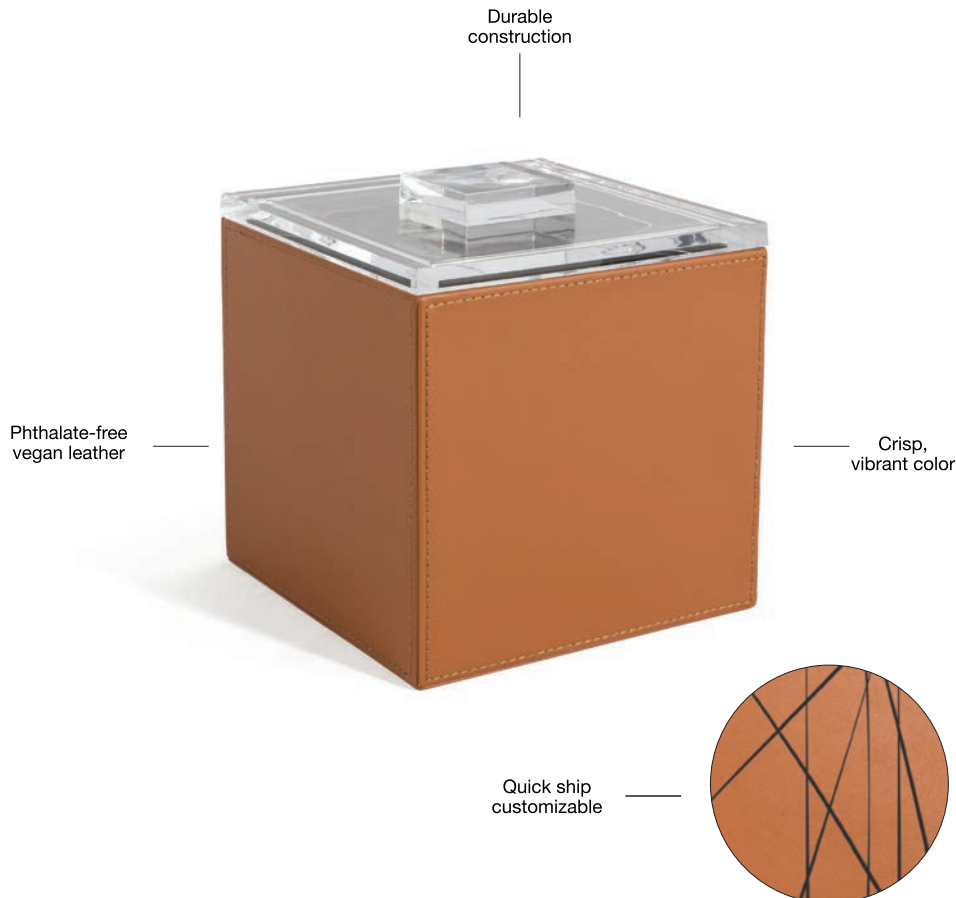

LONDON

NEUTRAL FAUX LEATHER

Just like the city it was named after, London Faux Leather has something for everyone. The high-end, durable vinyl constructed around sturdy forms provides long-lasting service in neutral tones that complement every bath and guest room.

3.5qt Square London Ice Bucket - Black

7 x 7 x 8 in, 3.5 qt
17.8 x 17.8 x 20.3 cm, 3.3L
pack 4

RIB002BKL11 w/ acrylic lid
RIB001BKL11 w/ square lid