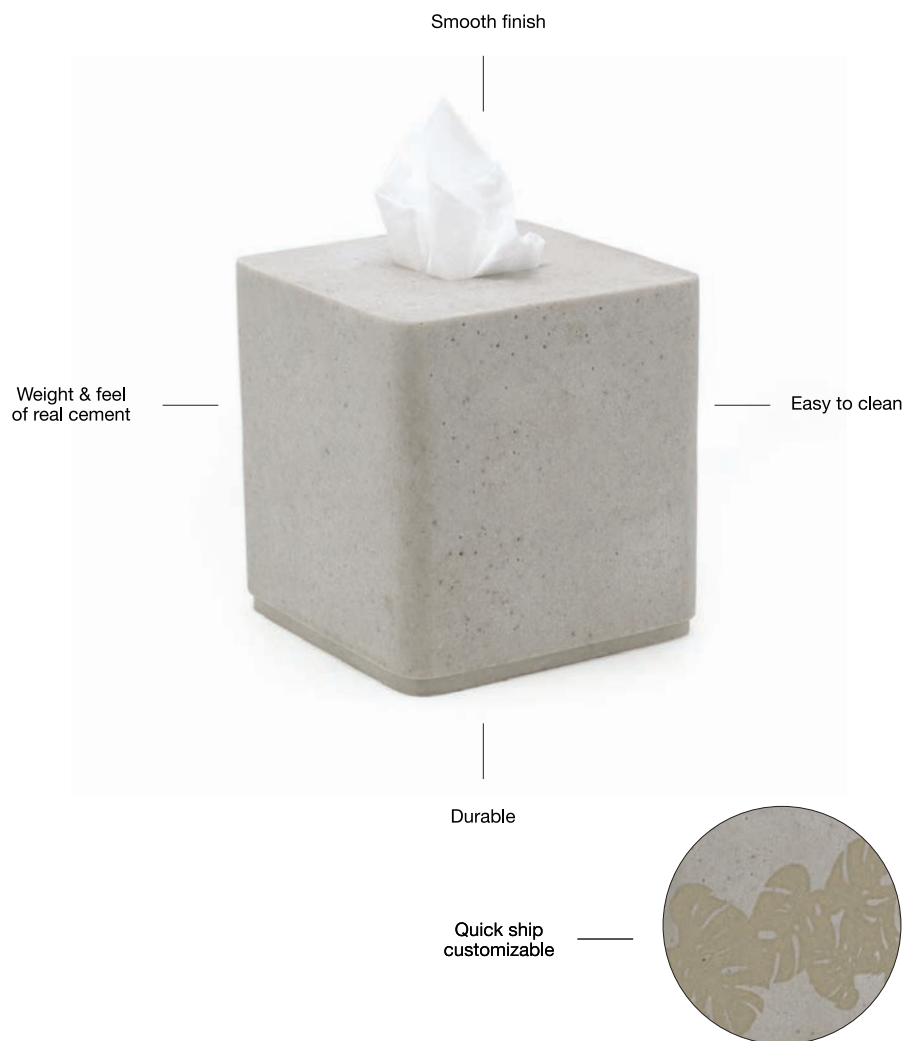

- **6" Brushed Stainless Ice Scoop**
See page 149

- **4.25" Round Stainless Soap Dish**
See pages 128 - 129

SEATTLE

COMPOSITE STONE

Solid in feel with a bold personality, this composite stone collection adds an industrial yet organic vibe that adds a grounding element to any bath design.