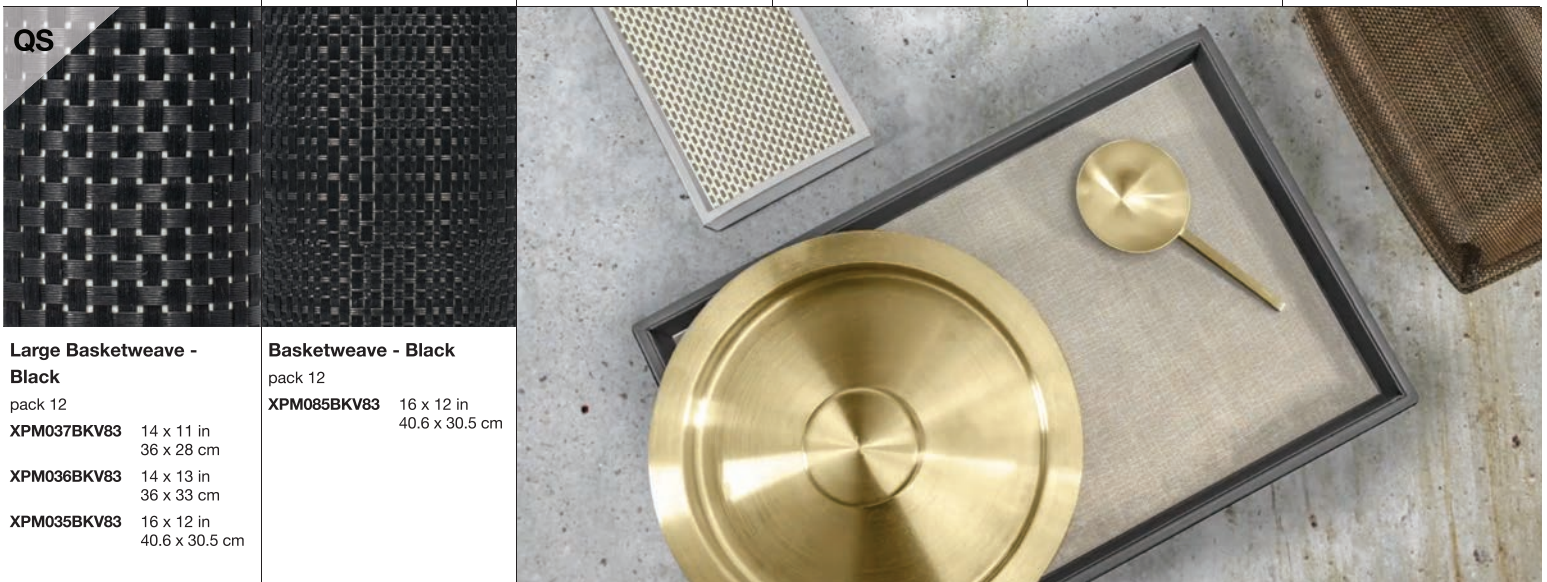

Large Basketweave - Black
pack 12
XPM037BKV83 14 x 11 in
36 x 28 cm
XPM036BKV83 14 x 13 in
36 x 33 cm
XPM035BKV83 16 x 12 in
40.6 x 30.5 cm

Basketweave - Black
pack 12
XPM085BKV83 16 x 12 in
40.6 x 30.5 cm

QUICK SHIP (QS) SIZE CUSTOMIZATION IS AVAILABLE ON SELECT METROWEAWE® LOW MINIMUMS AND QUICK TURNAROUND!