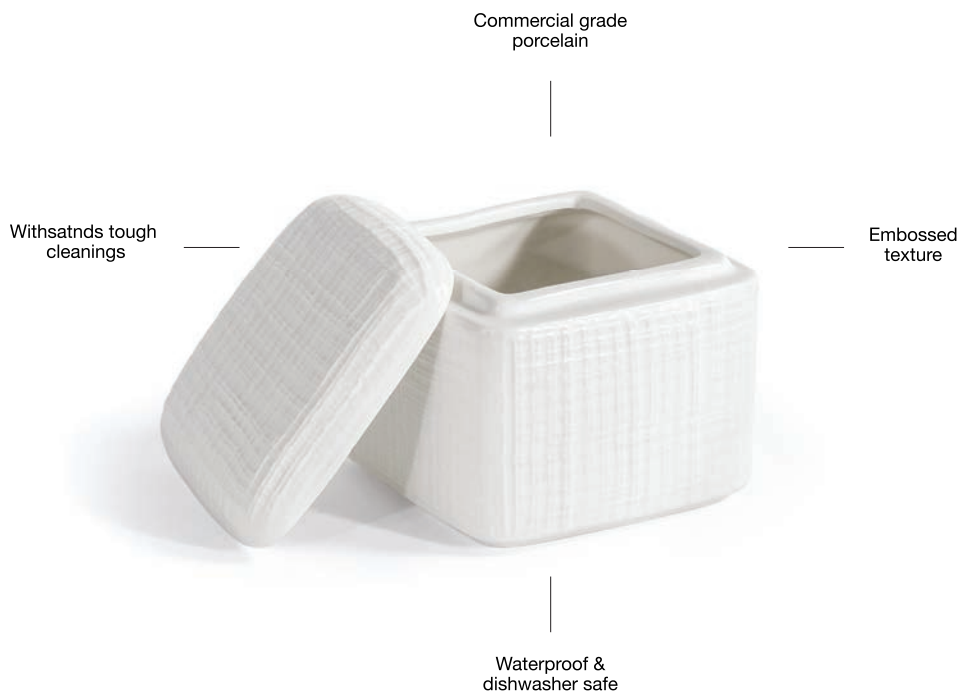

TORONTO

PORCELAIN

The versatile Toronto collection elevates a timeless design with a contemporary linen pattern. Dishwasher-safe, chip resistant, commercial grade porcelain is a smart investment for mixing and matching for a lifetime of durability.

4" Square Toronto Soap Dish

4 x 4 x 1 in
10.2 x 10.2 x 2.5 cm
pack 12

● RSD028WHP23

Toronto Jar with Lid

3.5 x 3.5 x 3 in
8.9 x 8.9 x 7.6 cm
pack 6

● RJR026WHP22

Toronto Tissue Cover

5.25 x 5.25 x 6 in
13.3 x 13.3 x 15.2 cm
pack 4

● RTB029WHP21

See our Tissue Box Riser on page 123

Ask about custom colors!