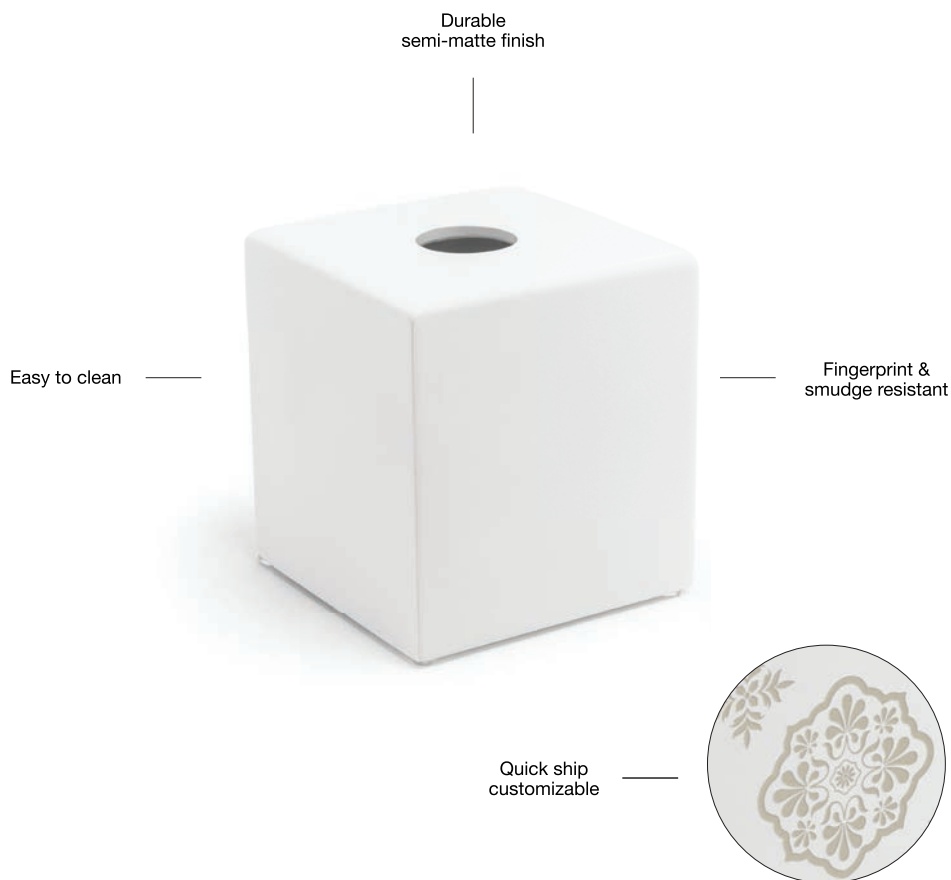

MIAMI

RESIN & STONE

Experience the cool vibe of the Magic City with substantial, durable resin in contoured forms. Style your bathroom with a Miami modern influence. Available in Shell, Chocolate and Sand. Easy to clean.

Ask about domestic etching customization!
Low minimums and quick turnarounds.

roomthreesixty.com | @roomthreesixty

4" Round Miami Soap Dish

4 dia x 1 in
10.2 dia x 2.6 cm
pack 12
RSD006WHC23 shell (stoneware)
RSD006ESC23 chocolate (stoneware)

5" Oval Miami Soap Dish - Chocolate

5 x 3 x 1 in
7.7 x 12.7 x 2.6 cm
pack 12
RSD015ESC23