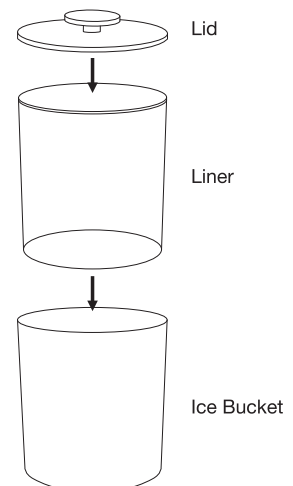

3.5qt Round London Ice Bucket - Stone

7.5 dia x 8 in, 3.5qt,

19 dia x 20.3 cm, 3.3L

pack 4

RIB017BEL21 w/ round lid

RIB020BEL21 w/ acrylic lid

Removable and dishwasher safe liner.
Easy to keep clean and sanitary.