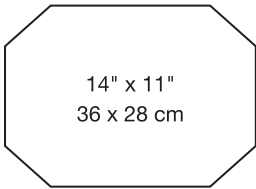

Basketweave, Black

MAT OPTIONS

14 x11 in | 36 x 28 cm
metroweave® mats

Basketweave, Indigo

Basketweave, Olive

Basketweave, Sage

Basketweave, Canyon

Lg Basketweave, Copper