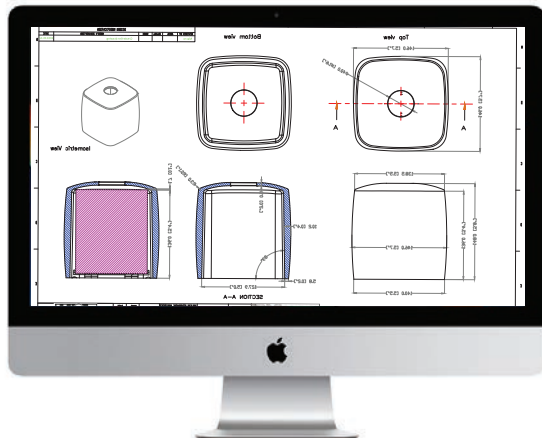

YOUR FACTORY

FOR DESIGN & MANUFACTURING

---

room360° by FOH®'s In-House Design Team creates custom designs for the finest properties around the world. Let us incorporate your logo or artwork with one of our products, or design a collection to your exact specifications.