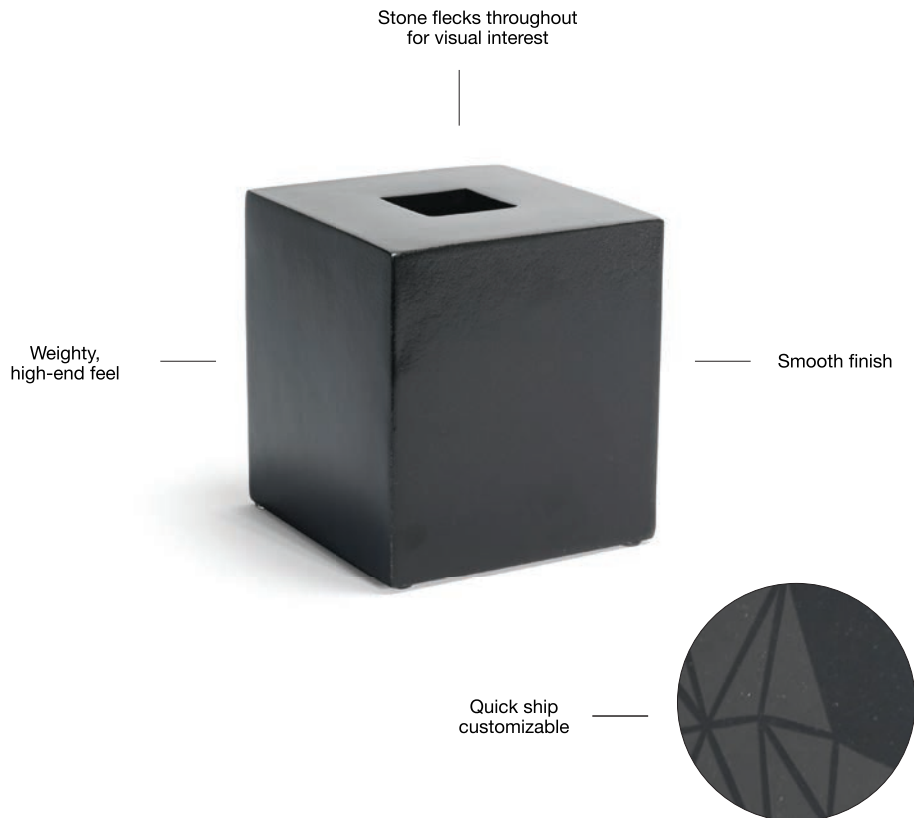

Morocco's substantial and impactful design evokes the ultimate in modern sophistication. Made from resin and natural stone, each piece has its own unique characteristics. Unbeatable durability, easy to clean. Available in onyx, stone, and chocolate.