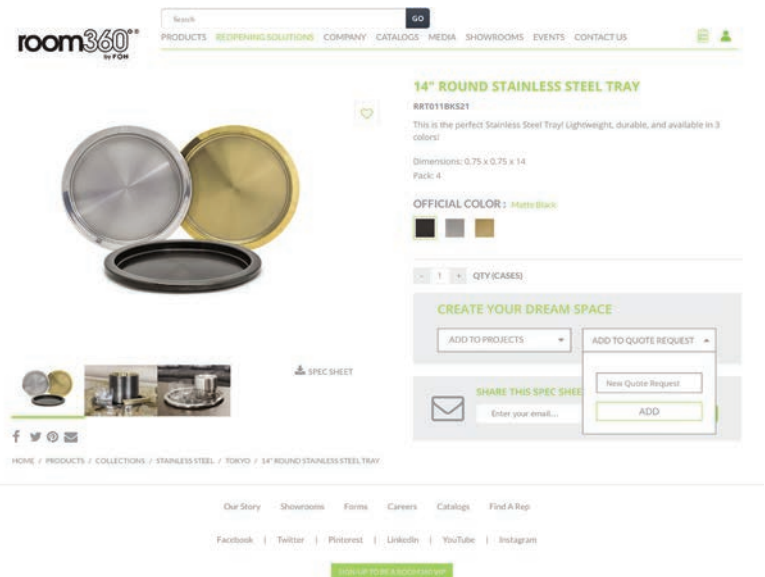

Start your project on our easy-to-use Project Folders. When logged in, easily save, refer to, and add more items as you work towards finalizing your designs. Curate your designs from concepts to manufacturing.