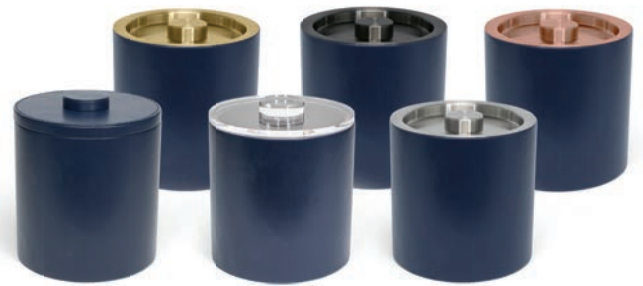

3.5qt Round London Ice Bucket - Navy

7.5 dia x 8 in, 3.5qt,
19 dia x 20.3 cm, 3.3L

pack 4

- RIB017BLL21 w/ round lid
- RIB020BLL21 w/ acrylic lid
- RIB025BLL21 w/ brushed stainless lid
- RIB026BLL21 w/ matte brass lid
- RIB027BLL21 w/ matte black lid
- RIB074BLL21 w/ rose gold lid