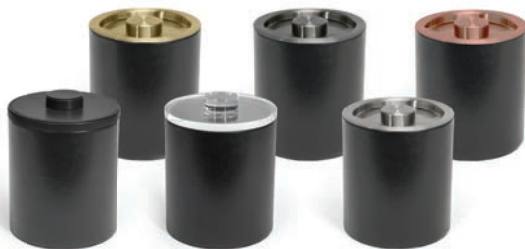

2qt Round London Ice Bucket - Black

5.75 dia x 7.25 in, 2qt,
14.6 dia x 18.4 cm, 1.9L

pack 4

- RIB014BKL21 w/ round lid
- RIB064BKL21 w/ acrylic lid
- RIB063BKL21 w/ brushed stainless lid
- RIB062BKL21 w/ matte brass lid
- RIB061BKL21 w/ matte black lid
- RIB076BKL21 w/ rose gold lid