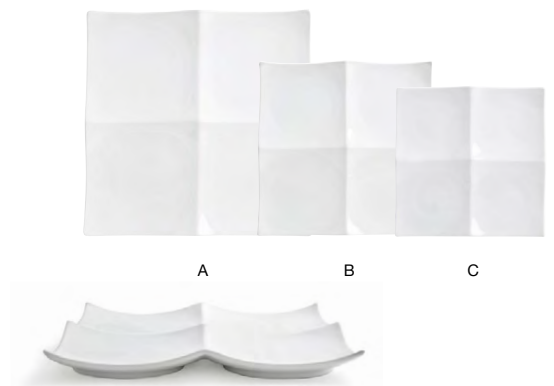

- **A 12" Square Origami® Plate** pack 4 **DOS019WHP21**
  12 sq x 1.5 in | 30.5 sq x 3.9 cm
- **B 10" Square Origami® Plate** pack 6 **DDP034WHP22**
  10 sq x 1.25 in | 25.6 sq x 3 cm
- **C 8" Square Origami® Plate** pack 12 **DAP032WHP23**
  8 sq x 1 in | 20.1 sq x 2.3 cm