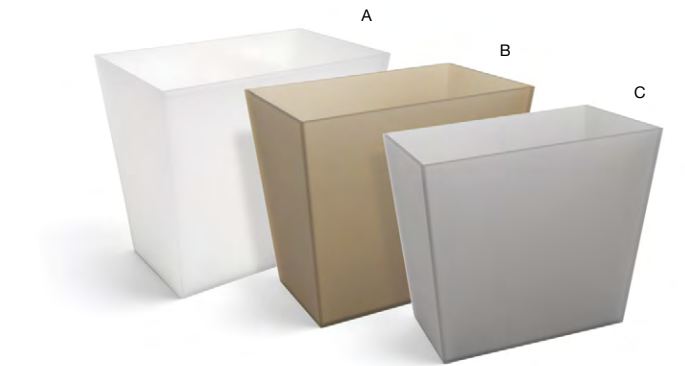

1. **A 17 qt Nassau Recycle Bin - Ice** pack 4 **RWA023FRT21** **NEW**
     13.5 x 8.25 x 11.5 in | 34.4 x 21.2 x 29.3 cm, 16.1 L
   - **B 17 qt Nassau Recycle Bin - Nutmeg** pack 4 **RWA023BRT21** **NEW**
     13.5 x 8.25 x 11.5 in | 34.4 x 21.2 x 29.3 cm, 16.1 L
   - **C 17 qt Nassau Recycle Bin - Smoke** pack 4 **RWA023GYT21** **NEW**
     13.5 x 8.25 x 11.5 in | 34.4 x 21.2 x 29.3 cm, 16.1 L
2. **Fits: PP Recycle Bin Liner**
   RWL011EST23 plain
   RWL011ERT23 recycle decal

More Waste Bin Liners on page 168