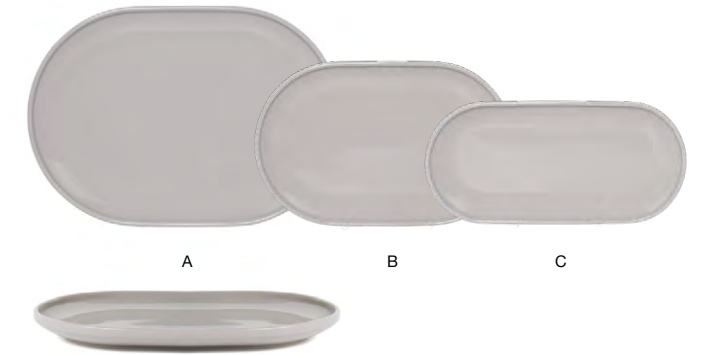

- **A 13" Oval Bevel™ Platter - Stone** pack 4 **DDP096GYP21**
  13 x 9 x 1.25 in | 33 x 23 x 3.2 cm
- **B 11" x 7" Oval Bevel™ Plate - Stone** pack 6 **DSU011GYP22**
  11 x 7 x 1 in | 28 x 18 x 2.7 cm
- **C 11" x 5" Oval Bevel™ Plate - Stone** pack 12 **DSU012GYP23**
  11 x 5 x 1 in | 28 x 13 x 2.7 cm