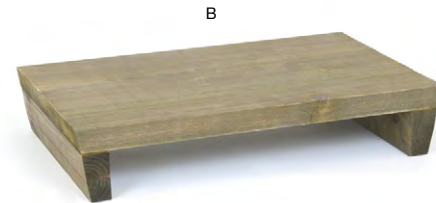

Fits:
5 oz Square Stainless Mod® Flamekin - Antique
DSD069ANS23
See on page 73

A 30" x 8" Asheville Board - Cider pack 2 **SPT073NAW20** **NEW**
30 x 8 x 3 in | 76.4 x 20.4 x 7.6 cm

B 16" x 9" Asheville Board - Cider pack 6 **SPT069NAW22** **NEW**
16 x 9 x 3 in | 40.8 x 23.1 x 7.7 cm