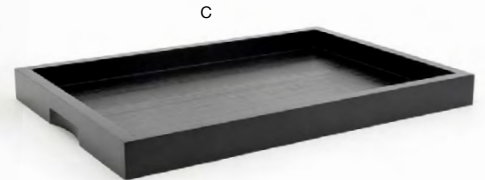

A 5.5" Square Bamboo Napkin Holder - Natural pack 4 **BHO039BBB21**
5.5 sq x 4 in | 14 sq x 10.2 cm

B 5.5" Square Bamboo Napkin Holder - Smoke pack 4 **BHO039GYB21**
5.5 sq x 4 in | 14 sq x 10.2 cm

C Bamboo Napkin Holder - Black pack 4 **BHO039BKB21**
5.5 sq x 4 in | 14 sq x 10.2 cm