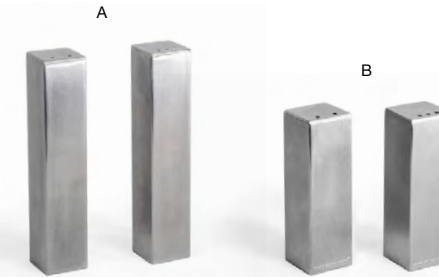

- **A 4.75" Tall Square Brushed Stainless Salt & Pepper Set - 2 oz - Silver** pack 6 **TSP014BSS22**
  1 sq x 4.75 in | 2.4 sq x 11.9 cm, 59 ml
- **B 3" Tall Square Brushed Stainless Salt & Pepper Set - 1 oz - Silver** pack 6 **TSP015BSS22**
  1 sq x 3 in | 2.5 sq x 7.8 cm, 30 ml