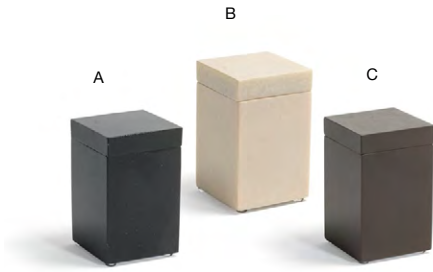

- **A Morocco Jar with Lid - Onyx** pack 6 **RJR009BKR12**
  2.5 sq x 4.25 in | 6.6 sq x 10.5 cm
- **B Morocco Jar with Lid - Stone** pack 6 **RJR009GYR12**
  2.5 sq x 4.25 in | 6.6 sq x 10.5 cm
- **C Morocco Jar with Lid - Chocolate** pack 6 **RJR009ESR12**
  2.5 sq x 4.25 in | 6.6 sq x 10.5 cm

Clear window to view contents level