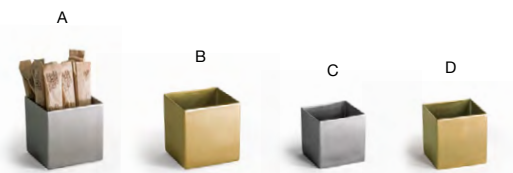

A 7 oz Square Brushed Stainless Canvas® Holder - Silver pack 6 **TSH008BSS22**
2.25 sq x 2.5 in | 6 sq x 6.2 cm, 207 ml

B 7 oz Square Brushed Stainless Canvas® Holder - Matte Brass pack 6 **TSH008GOS22**
2.25 sq x 2.5 in | 6 sq x 6.2 cm, 207 ml

C 4 oz Square Brushed Stainless Canvas® Ramekin - Silver pack 6 **ASC017BSS22**
2 sq x 2 in | 5 sq x 5 cm, 118 ml

D 4 oz Square Brushed Stainless Canvas® Ramekin - Matte Brass pack 6 **ASC017GOS22**
2 sq x 2 in | 5 sq x 5 cm, 118 ml

A 2.5 oz Square Brushed Stainless Canvas® Ramekin - Silver pack 24 **DSD028BSS24**
2.5 sq x .75 in | 6.6 sq x 2.2 cm, 74 ml

B 1 oz Square Brushed Stainless Canvas® Ramekin - Silver pack 24 **DSD034BSS24**
1.5 sq x 1.25 in | 3.8 sq x 3 cm, 30 ml