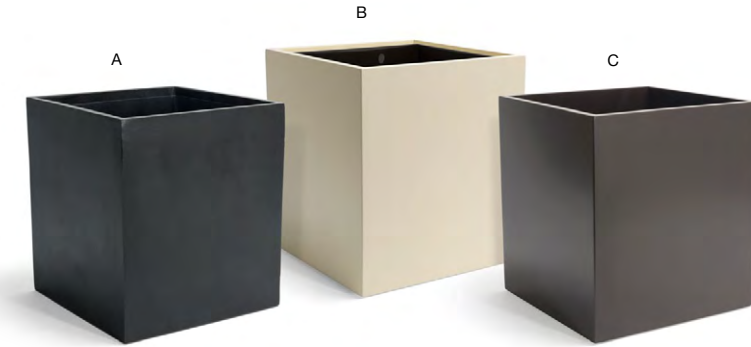

- **A 11.5 qt Morocco Cube - Onyx** pack 2 **RWA010BKW10**
  9 sq x 10 in | 23.1 sq x 25.6 cm, 10.9 L
- **B 11.5 qt Morocco Cube - Stone** pack 2 **RWA010GYW10**
  9 sq x 10 in | 23.1 sq x 25.6 cm, 10.9 L
- **C 11.5 qt Morocco Cube - Chocolate** pack 2 **RWA010ESW10**
  9 sq x 10 in | 23.1 sq x 25.6 cm, 10.9 L

Shown with:
9" PP Cube Liner-Brown
RWL008EST23
More Waste Bin Liners on page 171