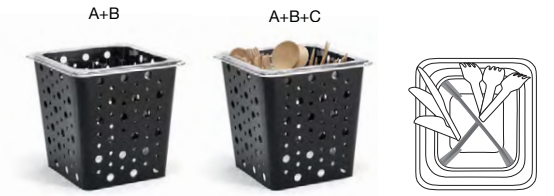

1. **A** 1/6 Size Pan - Deep
     6.75 x 6.25 x 5.75 in, 2.25 qt | 17.3 x 16 x 14.6 cm, 2.1 L pack 4 **BHO054CLT21**
   - **B** 1/6 Size Dots Housing - Deep - Black
     6.25 x 5.75 x 6 in | 15.6 x 14.4 x 15.2 cm pack 4 **BHO067BKI21**
   - **A+B** 1/6 Size Dots Housing/Pan Set - Deep - Black
     6.75 x 6.25 x 6 in, 2.25 qt | 17.3 x 16 x 15.2 cm, 2.1 L pack 4 **BHO072BKI21**
   - **C** Flatware Divider Insert
     6.5 x 3.25 x 3.75 in | 16.3 x 8.1 x 9.5 cm pack 4 **BHO077FRT21**
   - **A+B+C** 1/6 Size Dots Flatware Divider Set - Black
     6.75 x 6.25 x 6 in | 17.3 x 16 x 15.2 cm pack 4 **BHO078BKI21**
2. Shown with:
   Servewise® Utensils
   See on page 145