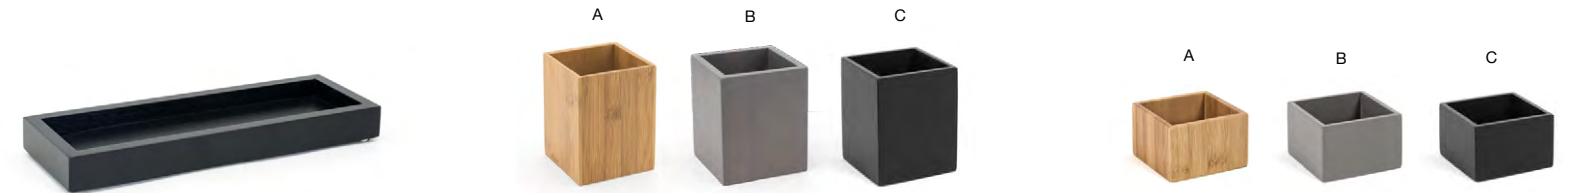

10" x 3.5" Bamboo Tray - Black
10 x 3.5 x 1 in | 25.6 x 8.7 x 2.5 cm
pack 6
RTR024BKW22

A 3.75" Square Bamboo Holder - Natural pack 6 **BHO086BBB22**
3.75 sq x 4.5 in | 9.5 sq x 11.4 cm

B 3.75" Square Bamboo Holder - Smoke pack 6 **BHO086GYB22**
3.75 sq x 4.5 in | 9.5 sq x 11.4 cm

C 3.75" Square Bamboo Holder - Black pack 6 **BHO086BKB22**
3.75 sq x 4.5 in | 9.5 sq x 11.4 cm

Fits:
11.75" x 4.25" Bamboo Tray
RTR006BBB12 natural
RTR006GYB12 smoke
RTR006BKB12 black

A 3.75" Square Half Bamboo Holder - Natural pack 12 **BHO138BBB23**
3.75 sq x 2.25 in | 9.5 sq x 5.7 cm

B 3.75" Square Half Bamboo Holder - Smoke pack 12 **BHO138GYB23**
3.75 sq x 2.25 in | 9.5 sq x 5.7 cm

C 3.75" Square Half Bamboo Holder - Black pack 12 **BHO138BKB23**
3.75 sq x 2.25 in | 9.5 sq x 5.7 cm

Fits:
11.75" x 4.25" Bamboo Tray
RTR006BBB12 natural
RTR006GYB12 smoke
RTR006BKB12 black

SERVEWISE® REUSEABLES

black, natural, & smoke

Servewise® reusable bamboo solutions add multifunctional elegance to your tabletop, bar, and buffet settings. These durable and sustainable items are eco-smart, chic, and economical choices for environmentally conscious dining experiences.

SUSTAINABLE | VERSATILE DESIGNS | MULTIFUNCTIONAL

ASK ABOUT
customization!