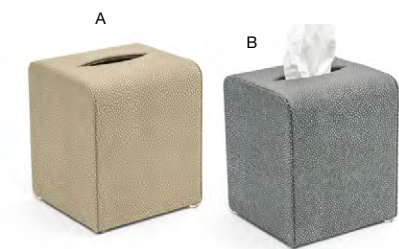

A Belize Tissue Cover - Dune pack 4 **RTB024BEL21**
5.25 sq x 5.75 in
13.5 sq x 14.7 cm
B Belize Tissue Cover - Smoke pack 4 **RTB024GYL21**
5.25 sq x 5.75 in
13.5 sq x 14.7 cm

See our Tissue Box Riser on page 138