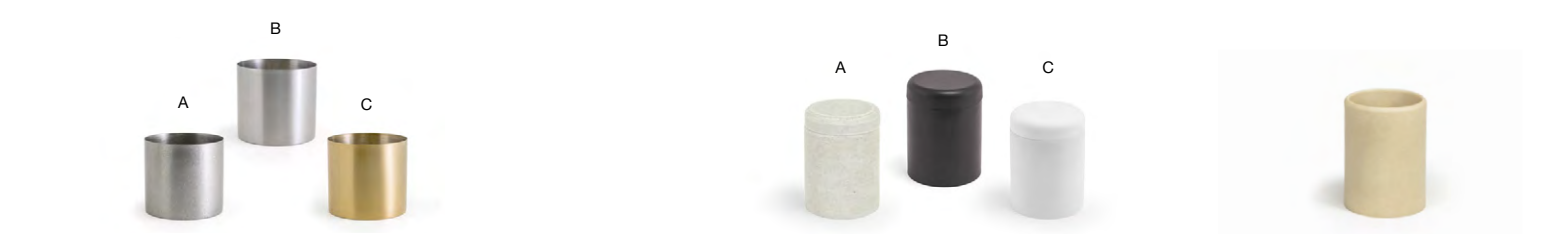

A 14 oz Round Stainless Holder - Antique pack 6 **DMU021ANS22**
3.25 dia x 3 in | 8.5 dia x 7.8 cm, 414 ml
B 14 oz Round Brushed Stainless Holder - Silver pack 6 **DMU021BSS22**
3.25 dia x 3 in | 8.5 dia x 7.8 cm, 414 ml
C 14 oz Round Brushed Stainless Holder - Matte Brass pack 6 **DMU021GOS22**
3.25 dia x 3 in | 8.5 dia x 7.8 cm, 414 ml

A Miami Jar with Lid - Cement Grey pack 6 **RJR008GYR12**
3.25 dia x 4.25 in | 8.3 dia x 10.5 cm
B Miami Jar with Lid - Chocolate pack 6 **RJR008ESR12**
3.25 dia x 4.25 in | 8.3 dia x 10.5 cm
C Miami Jar with Lid - Shell pack 6 **RJR008WHR12**
3.25 dia x 4.25 in | 8.3 dia x 10.5 cm

Miami Holder - Sand
3.25 dia x 4.25 in | 8 dia x 10.8 cm
pack 6
RTU005BER12