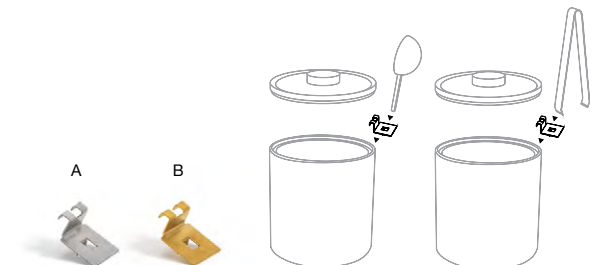

A Brushed Stainless Ice Bucket Scoop/Tong Holder - Silver	pack 12	RTH002BSS83
1.25 x 1 x .5 in | 3 x 2.6 x 1.1 cm		
B Brushed Stainless Ice Bucket Scoop/Tong Holder - Matte Brass	pack 12	RTH002GOS83
1.25 x 1 x .5 in | 3 x 2.6 x 1.1 cm