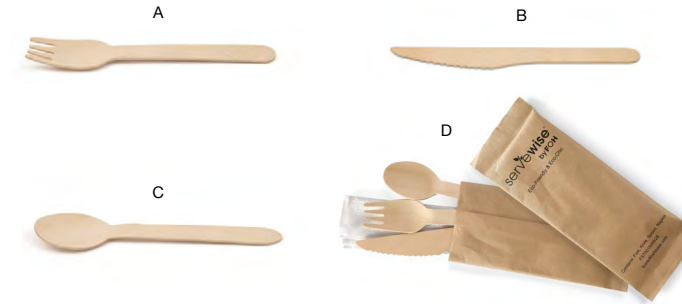

- A 6.25" Serwise® Fork - Pack 200** pack 1 **FDFO14NAW28**
6.25 in | 16.1 cm
- B 6.25" Serwise® Knife - Pack 200** pack 1 **FDK014NAW28**
6.25 in | 16.1 cm
- C 6.25" Serwise® Spoon - Pack 200** pack 1 **FSS015NAW28**
6.25 in | 16.1 cm
- D Serwise® Cutlery/Napkin Set - Pack 200** pack 1 **FST001NAW28**
6.5 x 1.5 x .75 in | 16.5 x 4 x 2 cm