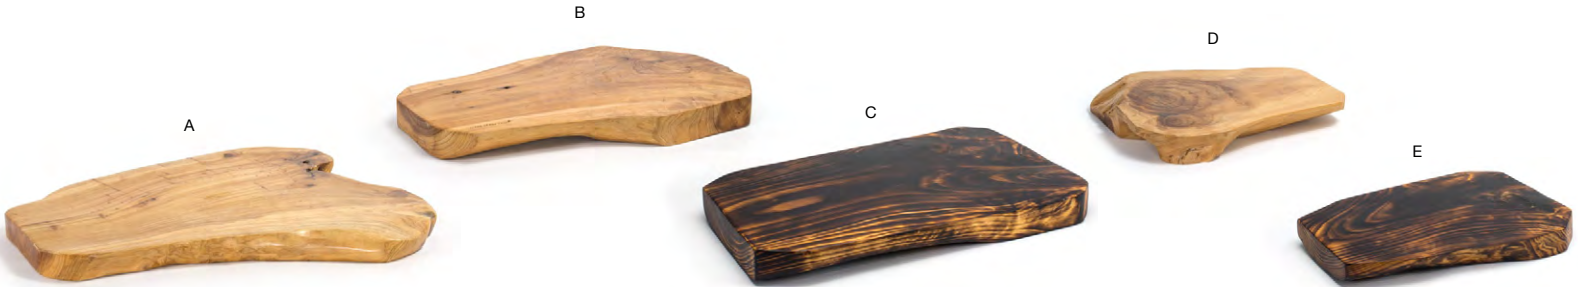

B³ BUFFET BUILDING BLOCKS® - TOUGHENED GLASS

A 20" x 15" ROOT® Buffet Board - Natural
20 x 15 x 1.5 in
50.8 x 38.1 x 4 cm

B 16" x 10" ROOT® Buffet Board - Natural
16 x 10 x 1.5 in
40.5 x 25.5 x 3.7 cm

C 16" x 10" ROOT® Buffet Board - Carbon
16 x 10 x 1.5 in
40.5 x 25.5 x 3.7 cm

D 12" x 9" ROOT® Buffet Board - Natural
12 x 9 x 1.5 in
30.5 x 23 x 3.8 cm

E 12" x 9" ROOT® Buffet Board - Carbon
12 x 9 x 1.5 in
30.5 x 23 x 3.8 cm