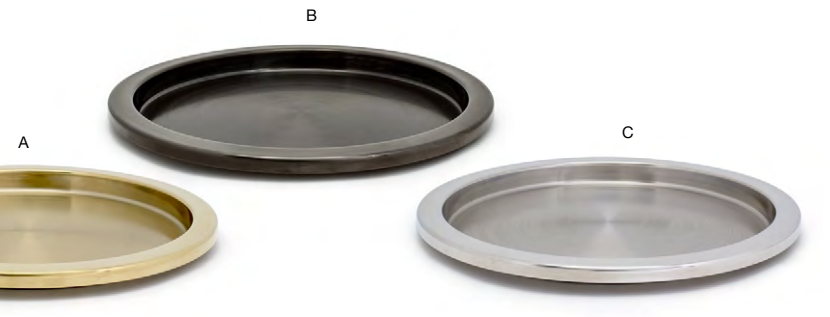

- **A 14" Round Brushed Stainless Tray - Matte Brass** pack 4 **RRT011GOS21**
  14 dia x 1 in | 35.5 dia x 2.4 cm
- **B 14" Round Brushed Stainless Tray - Matte Black** pack 4 **RRT011BKS21**
  14 dia x 1 in | 35.5 dia x 2.4 cm
- **C 14" Round Brushed Stainless Tray - Silver** pack 4 **RRT011BSS21**
  14 dia x 1 in | 35.5 dia x 2.4 cm

MAKE IT YOUR OWN - MIX & MATCH TRAYS WITH LINERS BELOW