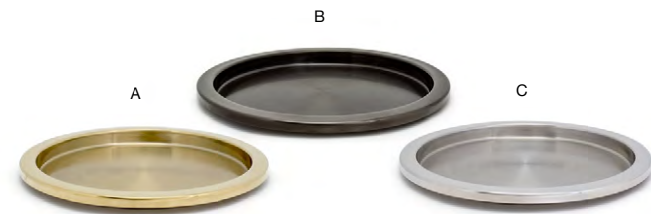

- **A 14" Round Brushed Stainless Tray - Matte Brass** pack 4 **RRT011GOS21**
- **B 14" Round Brushed Stainless Tray - Matte Black** pack 4 **RRT011BKS21**
- **C 14" Round Brushed Stainless Tray - Silver** pack 4 **RRT011BSS21**

- **10" Square Austin Tray - Black** pack 4 **RTR039BKL21**
  10 sq x 1.25 in | 25.5 sq x 3 cm

- **9.5" Square Fiji Tray** pack 6 **DAP006PWW22**
  9.5 sq x 1 in | 24.4 sq x 2.5 cm