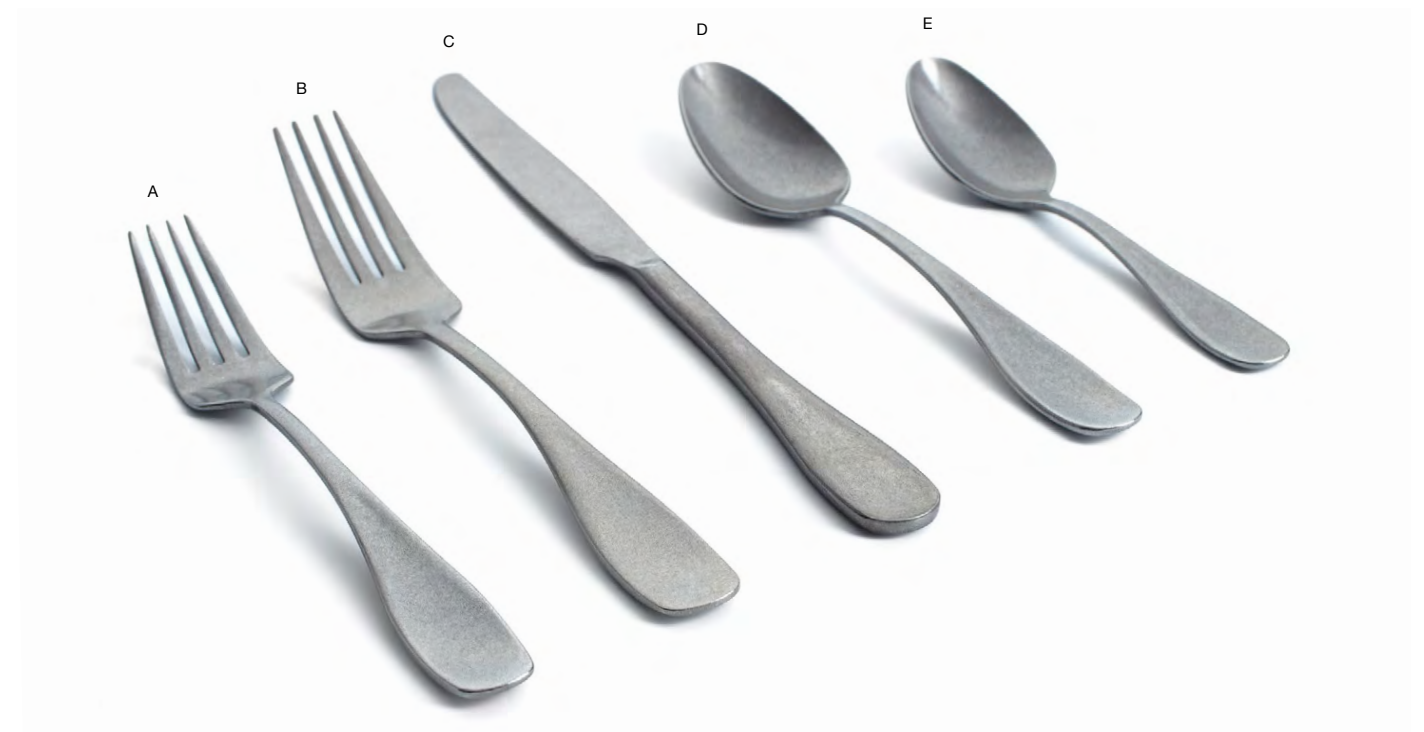

A	7.25" Cameron Salad Fork - Antique	pack 12	FSF004ANS23	D	7.25" Cameron Dinner Spoon - Antique	pack 12	FDS004ANS23
	7.25 in | 18.4 cm				7.25 in | 18.4 cm		
B	8" Cameron Dinner Fork - Antique	pack 12	FDK004ANS23	E	6" Cameron Teaspoon - Antique	pack 12	FTS004ANS23
	8 in | 20.3 cm				6 in | 15.2 cm		
C	9.5" Cameron Dinner Knife - Antique	pack 12	FDK004ANS23				
	9.5 in | 24.1 cm