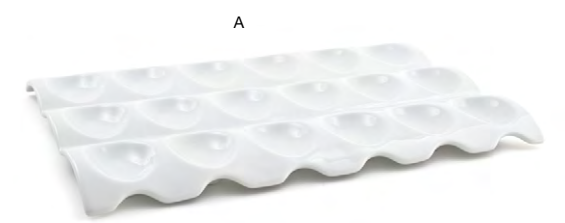

A 13.5" x 9" Eighteen Compartment Sampler™ Server pack 4 **SPT015WHP21**
13.5 x 9 x .75 in | 34 x 23 x 2.1 cm