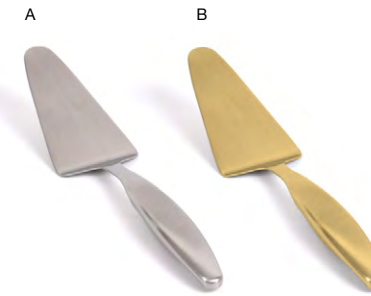

- **A 10.25" Brushed Stainless Cake Server - Silver** pack 12 **BUT039BSS23** **NEW**
  10.25 in | 26.3 cm
- **B 10.25" Brushed Stainless Cake Server - Matte Brass** pack 12 **BUT039GOS23** **NEW**
  10.25 in | 26.3 cm