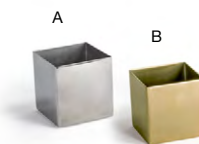

A 4 oz Square Brushed Stainless Holder - Silver pack 6 **ASC017BSS22**
2 sq x 2 in | 5 sq x 5 cm, 118 ml
B 4 oz Square Brushed Stainless Holder - Matte Brass pack 6 **ASC017GOS22**
2 sq x 2 in | 5 sq x 5 cm, 118 ml