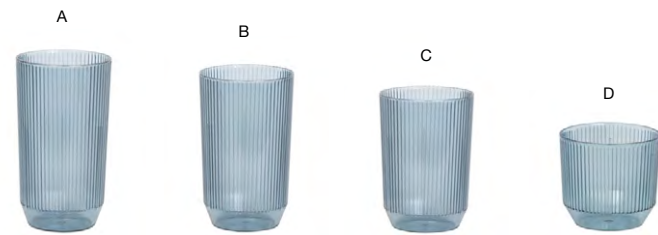

- **A 16 oz Gatsby™ Highball - Peacock** pack 12 **AHB008BLT23**
  h5.5 | t3 | b2.25 | m3 in
  h13.9 | t7.7 | b5.4 | m7.7 cm, 473 ml
- **B 14 oz Gatsby™ Rocks - Peacock** pack 12 **ADO014BLT23**
  h5 | t3 | b2.25 | m3 in
  h12.7 | t7.7 | b5.4 | m7.7 cm, 414 ml
- **C 12 oz Gatsby™ Rocks - Peacock** pack 12 **ADO013BLT23**
  h4.25 | t3 | b2.25 | m3 in
  h10.8 | t7.7 | b5.4 | m7.7 cm, 355 ml
- **D 10 oz Gatsby™ Rocks - Peacock** pack 12 **ADO012BLT23**
  h3 | t3.25 | b2.25 | m3.25 in
  h7.6 | t8.2 | b5.4 | m8.2 cm, 296 ml