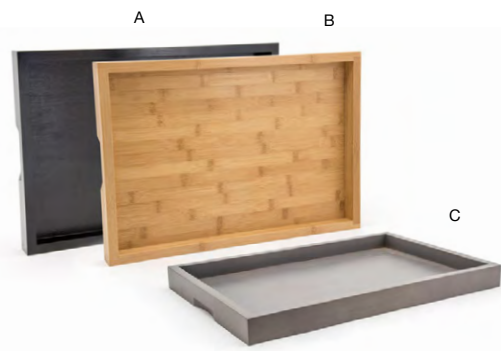

- **A 19" x 13" Bali Tray - Black** pack 4 **RRT005BKB11**
  19 x 13 x 1.5 in | 48 x 33 x 4 cm
- **B 19" x 13" Bali Tray - Natural** pack 4 **RRT005BBB11**
  19 x 13 x 1.5 in | 48 x 33 x 4 cm
- **C 19" x 13" Bali Tray - Smoke** pack 4 **RRT005GYB11**
  19 x 13 x 1.5 in | 48 x 33 x 4 cm

- **19" x 13" Asheville Tray - Cider**
  19 x 13 x 1.5 in | 48 x 33 x 4 cm
  pack 4
  RRT005NAW21