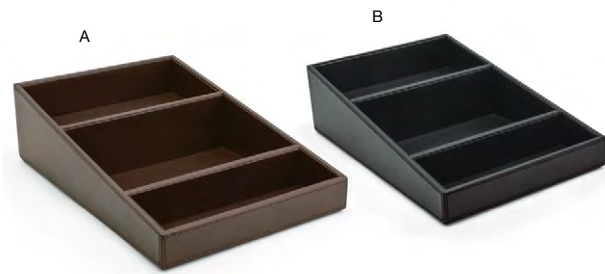

- A** 15.5" x 11.75" London Flat Tray - Black pack 4 RRT025BKL21
15.5 x 11.75 x 2 in | 39.5 x 30 x 5.2 cm
- B** 15.5" x 11.75" London Flat Tray - Smoke pack 4 RRT025GYL21
15.5 x 11.75 x 2 in | 39.5 x 30 x 5.2 cm
- C** 15.5" x 11.75" London Flat Tray - Brown pack 4 RRT025BRL21
15.5 x 11.75 x 2 in | 39.5 x 30 x 5.2 cm

SIX SUGGESTED LAYOUTS FOR POPULAR COFFEE MAKERS

24" x 19" London Blotter with Pockets - Saddle
24 x 19 x .5 in | 61 x 48 x 1 cm
pack 4
RBL007TAL21

- A** 24" x 19" London Blotter - Smoke pack 4 RBL002GYL21 **NEW**
24 x 19 x .5 in | 61 x 48 x 1 cm
- B** 24" x 19" London Blotter - Brown pack 4 RBL002BRL21
24 x 19 x .5 in | 61 x 48 x 1 cm
- C** 24" x 19" London Blotter - Black pack 4 RBL002BKL21
24 x 19 x .5 in | 61 x 48 x 1 cm

- A** 18" x 12" London Blotter - Brown pack 6 RBL001BRL22
18 x 12 x .25 in | 45.6 x 30.5 x .8 cm
- B** 18" x 12" London Blotter - Black pack 6 RBL001BKL22
18 x 12 x .25 in | 45.6 x 30.5 x .8 cm

MULTIPLE COMPARTMENTS, SIZED TO OPTIMIZE SPACE AND KEEP AMENITIES ORGANIZED