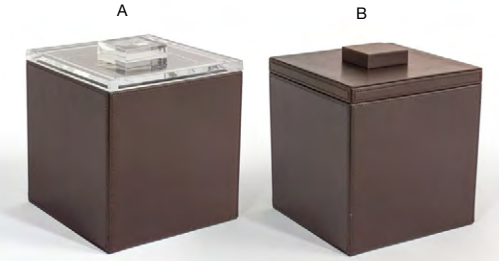

DURABLE CONSTRUCTION | WATER & STAIN-RESISTANT | PHTHALATE-FREE

Bright Colors Available
Page 41

- A 3.5 qt Square London Ice Bucket - Black with Acrylic Lid** pack 4 **RIB002BKL11**
7 sq x 7.75 in | 17.8 sq x 19.5 cm, 3.3 L
- B 3.5 qt Square London Ice Bucket - Black** pack 4 **RIB001BKL11**
7 sq x 8 in | 17.8 sq x 20.4 cm, 3.3 L