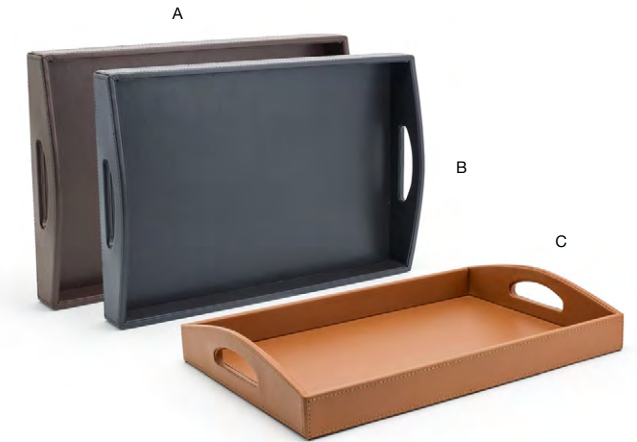

SEE EVEN MORE MIX & MATCH ICE BUCKET OPTIONS ON PAGES 139-148

SMOKE BASE COMBINATIONS

- A 2 qt Round London Ice Bucket - Smoke with Matte Brass Lid** pack 4 **RIB062GYL21**
5.75 dia x 6.75 in | 14.6 dia x 17.1 cm, 1.9 L
- B 2 qt Round London Ice Bucket - Smoke with Matte Black Lid** pack 4 **RIB061GYL21**
5.75 dia x 6.75 in | 14.6 dia x 17.1 cm, 1.9 L
- C 2 qt Round London Ice Bucket - Smoke with Rose Gold Lid** pack 4 **RIB076GYL21**
5.75 dia x 6.75 in | 14.6 dia x 17.1 cm, 1.9 L
- D 2 qt Round London Ice Bucket - Smoke** pack 4 **RIB014GYL21**
5.75 dia x 7.25 in | 14.6 dia x 18.4 cm, 1.9 L
- E 2 qt Round London Ice Bucket - Smoke with Silver Lid** pack 4 **RIB063GYL21**
5.75 dia x 6.75 in | 14.6 dia x 17.1 cm, 1.9 L
- F 2 qt Round London Ice Bucket - Smoke with Acrylic Lid** pack 4 **RIB064GYL21**
5.75 dia x 7.25 in | 14.6 dia x 18.5 cm, 1.9 L

- A 19" x 13" London Handled Tray - Brown** pack 2 **RRT001BRL10**
19 x 13 x 2.5 in | 48.5 x 33.2 x 6.5 cm
- B 19" x 13" London Handled Tray - Black** pack 2 **RRT001BKL10**
19 x 13 x 2.5 in | 48.5 x 33.2 x 6.5 cm
- C 19" x 13" London Handled Tray - Smoke** pack 2 **RRT001GYL10**
19 x 13 x 2.5 in | 48.5 x 33.2 x 6.5 cm

- A 16" x 11" London Handled Tray - Brown** pack 4 **RRT014BRL21**
16 x 11 x 2.75 in | 40.8 x 28 x 6.8 cm
- B 16" x 11" London Handled Tray - Black** pack 4 **RRT014BKL21**
16 x 11 x 2.75 in | 40.8 x 28 x 6.8 cm
- C 16" x 11" London Handled Tray - Saddle** pack 4 **RRT014TAL21**
16 x 11 x 2.75 in | 40.8 x 28 x 6.8 cm