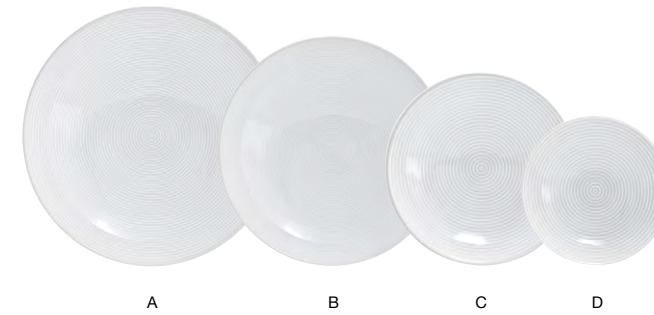

A 11.5" Round Spiral® Wide Bowl - 80 oz 11.5 dia x 3.5 in | 29.5 dia x 8.6 cm, 2.4 L	pack 6	DBO026WHP22 PC
B 10" Round Spiral® Wide Bowl - 48 oz 10 dia x 3 in | 25.6 dia x 7.4 cm, 1.4 L	pack 6	DBO030WHP22
C 8.25" Round Spiral® Wide Bowl - 40 oz 8.25 dia x 2.5 in | 20.9 dia x 6.3 cm, 1.2 L	pack 6	DBO007WHP22
D 6.5" Round Spiral® Wide Bowl - 16 oz 6.5 dia x 2.25 in | 16.8 dia x 5.5 cm, 473 ml	pack 12	DBO028WHP23