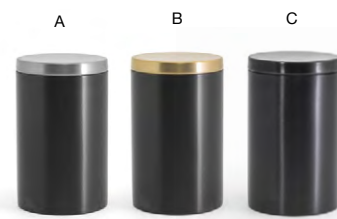

- **A Round Brushed Stainless Jar with Lid - Matte Black with Silver Lid** pack 12 **RJR029BKS23**
  2.5 dia x 4.25 in
  6.5 dia x 10.6 cm
- **B Round Brushed Stainless Jar with Lid - Matte Black with Matte Brass Lid** pack 12 **RJR030BKS23**
  2.5 dia x 4.25 in
  6.5 dia x 10.6 cm
- **C Round Brushed Stainless Jar with Lid - Matte Black** pack 12 **RJR024BKS23**
  2.5 dia x 4.25 in
  6.5 dia x 10.6 cm