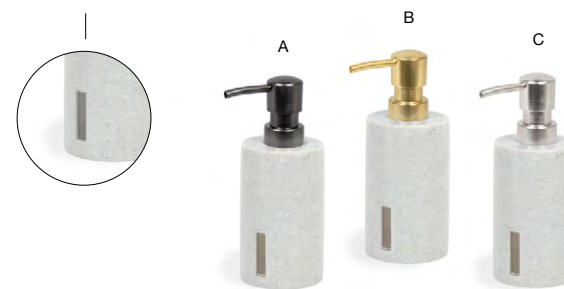

- **A 10 oz Miami Pump - Cement Grey with Matte Black Top** pack 6 **RSP037GYR12** **NEW**
  2.75 dia x 6.75 in | 7 dia x 17 cm, 296 ml
- **B 10 oz Miami Pump - Cement Grey with Matte Brass Top** pack 6 **RSP038GYR12** **NEW**
  2.75 dia x 6.75 in | 7 dia x 17 cm, 296 ml
- **C 10 oz Miami Pump - Cement Grey with Brushed Top** pack 6 **RSP039GYR12** **NEW**
  2.75 dia x 6.75 in | 7 dia x 17 cm, 296 ml