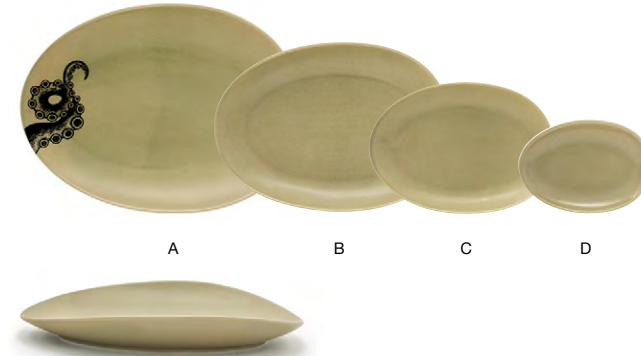

ASK ABOUT
customization!

- **A 12" Oval Tides® Plate - Sea Grass** pack 2 **DOS030GRP20**
  12 x 8.75 x 2 in | 30.5 x 22.3 x 5.2 cm
- **B 10" Oval Tides® Plate - Sea Grass** pack 4 **DDP063GRP21**
  10 x 7.25 x 1.5 in | 25.5 x 18.3 x 4 cm
- **C 8" Oval Tides® Plate - Sea Grass** pack 6 **DSP033GRP22**
  8 x 5.75 x 1.25 in | 20.5 x 14.5 x 3.1 cm
- **D 5.5" Oval Tides® Plate - Sea Grass** pack 12 **DAP077GRP23**
  5.5 x 4 x 1 in | 14 x 10.3 x 2.5 cm

- **11.5" Slim Oval Tides® Plate - Sea Grass** pack 12 **DSU008GRP23**
  11.5 x 4.25 x 1 in | 29.3 x 10.5 x 2.3 cm