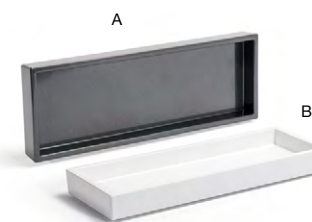

- **A** 10" x 3.5" New York Amenity Tray - Onyx pack 12 RTR027BKT13
  10 x 3.5 x 1 in | 25.7 x 9 x 2.5 cm
- **B** 10" x 3.5" New York Amenity Tray - Snow pack 12 RTR027WHT13
  10 x 3.5 x 1 in | 25.7 x 9 x 2.5 cm

- **A** 11.75" x 4.5" New York Amenity Tray - Stone pack 6 RTR012BET12 **NEW**
  11.75 x 4.5 x 1 in | 30.1 x 11.7 x 2.5 cm
- **B** 11.75" x 4.5" New York Amenity Tray - Onyx pack 6 RTR012BKT12
  11.75 x 4.5 x 1 in | 30.1 x 11.7 x 2.5 cm
- **C** 11.75" x 4.5" New York Amenity Tray - Snow pack 6 RTR012WHT12
  11.75 x 4.5 x 1 in | 30.1 x 11.7 x 2.5 cm
- **D** 11.75" x 4.5" New York Amenity Tray - Steel pack 6 RTR012SIT12
  11.75 x 4.5 x 1 in | 30.1 x 11.7 x 2.5 cm
- **E** 11.75" x 4.5" New York Amenity Tray - Chocolate pack 6 RTR012EST12
  11.75 x 4.5 x 1 in | 30.1 x 11.7 x 2.5 cm
- **F** 11.75" x 4.5" New York Amenity Tray - Peacock pack 6 RTR012BLT22
  11.75 x 4.5 x 1 in | 30.1 x 11.7 x 2.5 cm

NEW YORK

chocolate, onyx, peacock, snow, steel & stone

New York blends form, function, and fashion in a high-gloss, chip-resistant composite material. Designed with clean, structured lines, this collection is available in sophisticated color options for distinctive spaces.

EASY-CARE | FINGERPRINT & SMUDGE-RESISTANT | DURABLE CONSTRUCTION