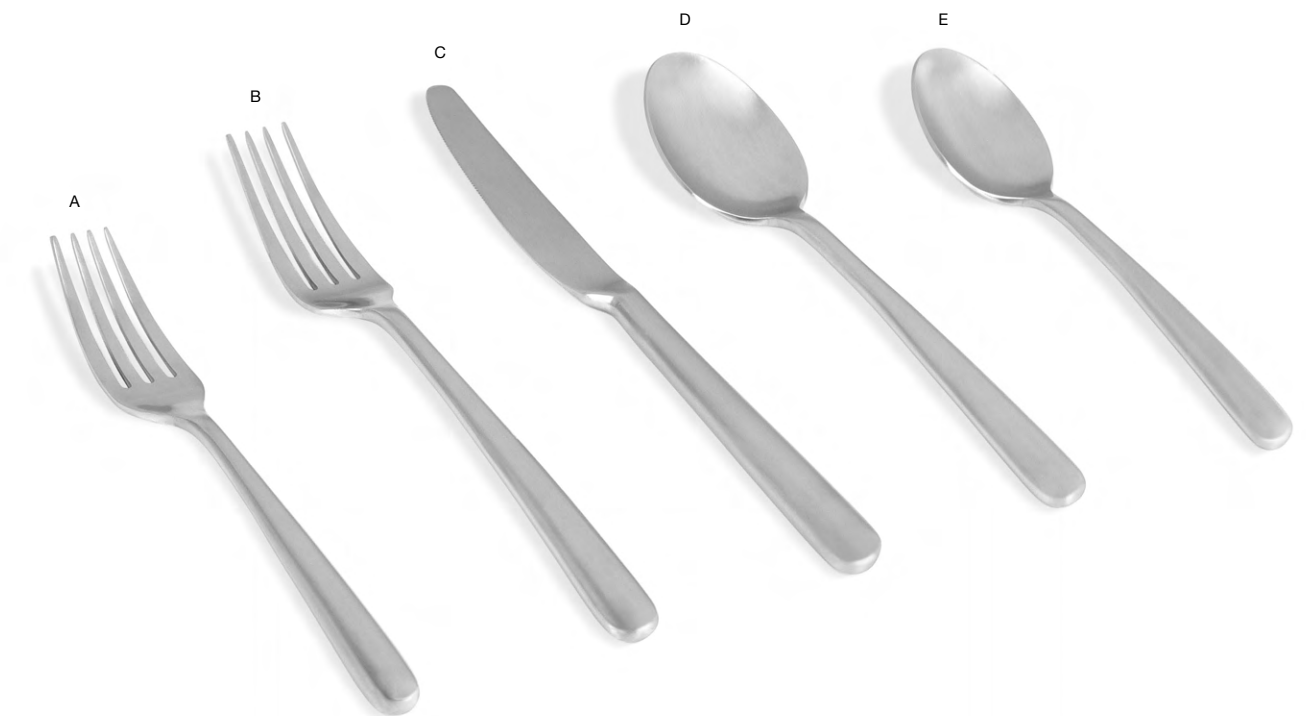

A	7.25" Oliver Salad Fork - Brushed	pack 12	FSF013BSS23	D	8" Oliver Dinner Spoon - Brushed	pack 12	FDS013BSS23
	7.25 in | 18.3 cm				8 in | 20.5 cm		
B	8.25" Oliver Dinner Fork - Brushed	pack 12	DFD013BSS23	E	7" Oliver Teaspoon - Brushed	pack 12	FTS013BSS23
	8.25 in | 21 cm				7 in | 17.5 cm		
C	9.25" Oliver Dinner Knife - Brushed	pack 12	FDK013BSS23				
	9.25 in | 23.8 cm