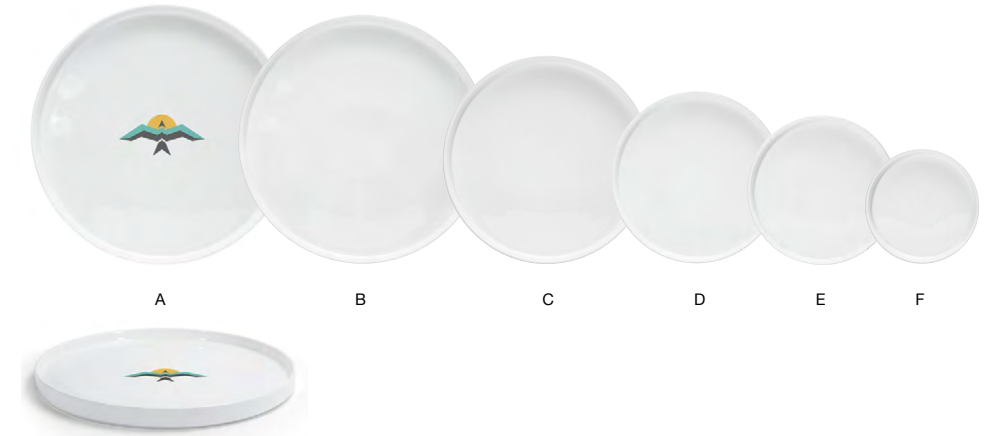

A 11.5" Round Soho Plate 11.5 dia x 1 in | 29 dia x 2.4 cm pack 4 DOS036WHP21	B 10.75" Round Soho Plate 10.75 dia x 1 in | 27.6 dia x 2.4 cm pack 4 DDP077WHP21	C 9" Round Soho Plate 9 dia x .75 in | 22.6 dia x 2.2 cm pack 6 DDP076WHP22	D 7.5" Round Soho Plate 7.5 dia x .75 in | 19 dia x 2 cm pack 12 DSP040WHP23	E 6.5" Round Soho Plate 6.5 dia x .75 in | 16.5 dia x 2 cm pack 12 DAP085WHP23	F 5" Round Soho Plate 5 dia x .75 in | 12.7 dia x 1.9 cm pack 12 DAP084WHP23