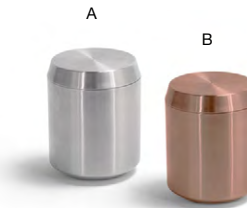

- **A** Geneva Jar with Lid - Silver pack 6 RJR021BSS22
  3.25 dia x 3.25 in | 8 dia x 8.4 cm
- **B** Geneva Jar with Lid - Rose Gold pack 6 RJR021RGS22
  3.25 dia x 3.25 in | 8 dia x 8.4 cm