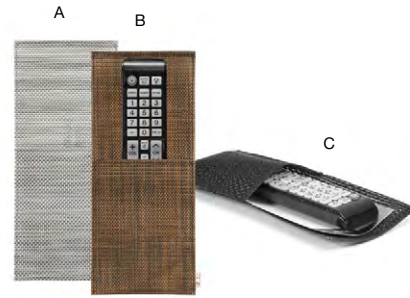

- **A 10" x 4.5" Metroweave® Pocket - Mesh Grey** pack 12 **FHO001GYV23**
  10 x 4.5 in | 25.3 x 11.5 cm
- **B 10" x 4.5" Metroweave® Pocket - Mesh Copper** pack 12 **FHO001COV23**
  10 x 4.5 in | 25.3 x 11.5 cm
- **C 10" x 4.5" Metroweave® Pocket - Random Weave Black** pack 12 **FHO001BKV23**
  10 x 4.5 in | 25.3 x 11.5 cm