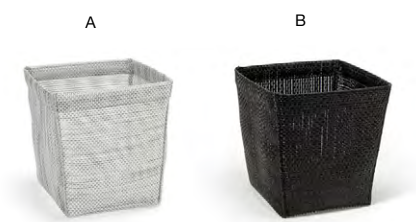

- **A 5.75" x 5.25" Metroweave® Basket - Mesh Grey** pack 4 **BHO128GYV21**
  5.75 x 5.25 x 5.5 in | 14.5 x 13.5 x 14.2 cm
- **B 5.75" x 5.25" Metroweave® Basket - Random Weave Black** pack 4 **BHO128BKV21**
  5.75 x 5.25 x 5.5 in | 14.5 x 13.5 x 14.2 cm

METROWEAVE®

mesh copper, mesh grey & random weave black

Our Metroweave® woven vinyl collection is designed to add color and texture to your presentation. Our proprietary heat-sealed edges ensure durability, guaranteeing long-lasting service.

EASY-CARE | LIGHTWEIGHT & DURABLE | THERMOSEALED™ EDGES