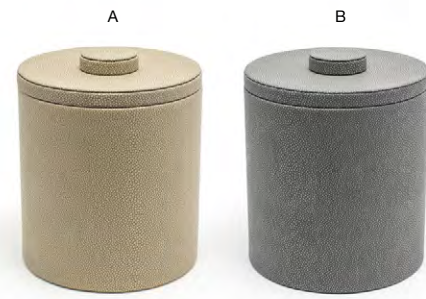

VEGAN PANDAN

A 3.5 qt Round Belize Ice Bucket - Dune pack 4 RIB023BEL21
7.5 dia x 9 in | 19.2 dia x 22.7 cm, 3.3 L

B 3.5 qt Round Belize Ice Bucket - Smoke pack 4 RIB023GYL21
7.5 dia x 9 in | 19.2 dia x 22.7 cm, 3.3 L