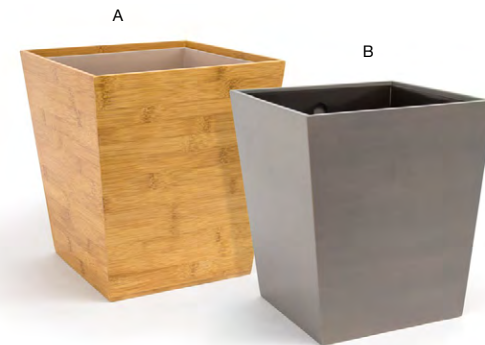

A 14 qt Bali Flare - Natural pack 4 **RWA003BBB21**
10 sq x 11.25 in | 25.5 sq x 28.5 cm, 13.3 L

B 14 qt Bali Flare - Smoke pack 4 **RWA003GYB21**
10 sq x 11.25 in | 25.5 sq x 28.5 cm, 13.3 L

Shown with:
10" PP Flare Liner
RWL003EST23 plain
RWL003ERT23 recycle decal

More Waste Bin Liners on page 169