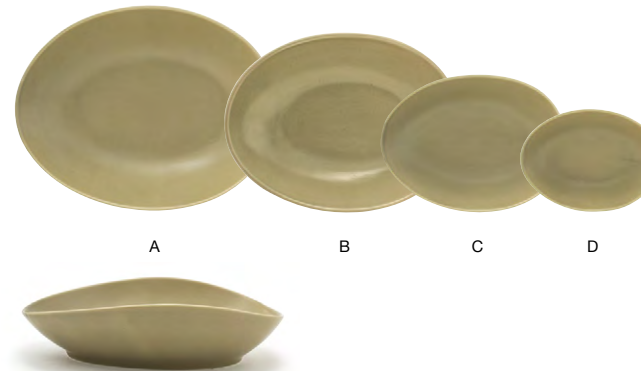

- **A 11" Oval Tides® Bowl - 40 oz - Sea Grass** pack 2 **DBO145GRP20**
  11 x 8.25 x 3 in | 28 x 20.9 x 7.5 cm, 1.2 L
- **B 10" Oval Tides® Bowl - 30 oz - Sea Grass** pack 4 **DBO146GRP21**
  10 x 7.75 x 2.75 in | 25.2 x 19.8 x 6.8 cm, 887 ml
- **C 8" Oval Tides® Bowl - 15 oz - Sea Grass** pack 4 **DBO147GRP21**
  8 x 5.75 x 2.25 in | 20.5 x 14.9 x 5.7 cm, 444 ml
- **D 6 oz Oval Tides® Ramekin - Sea Grass** pack 6 **DBO148GRP22**
  6 x 4.5 x 1.75 in | 15.3 x 11.4 x 4.3 cm, 175 ml

- **A 16 oz Round Tides® Tall Bowl - Sea Grass** pack 12 **DBO156GRP23**
  4.75 dia x 3.25 in | 12 dia x 8 cm, 473 ml
- **B 8 oz Round Tides® Tall Bowl/Cup - Sea Grass** pack 12 **DBO149GRP23**
  3.75 dia x 2.75 in | 9.5 dia x 7 cm, 237 ml
- **C 3 oz Oval Tides® Ramekin - Sea Grass** pack 12 **DSD061GRP23**
  5 x 3.5 x 1.5 in | 12.8 x 8.6 x 3.5 cm, 90 ml
- **D 1.5 oz Oval Tides® Ramekin - Sea Grass** pack 12 **DSD062GRP23**
  4 x 3 x 1.25 in | 10.4 x 7.5 x 3 cm, 44 ml

TIDES®
sea grass

A sandy green tone and curved, sculptural forms make Tides® Seagrass the perfect collection to enhance the colors of all cuisines.

SMOOTH CONTOURS | LIFETIME PLUS WARRANTY | EASILY STACKABLE

Superwhite Available
Pages 51-52

More Colors Available
Pages 116-121