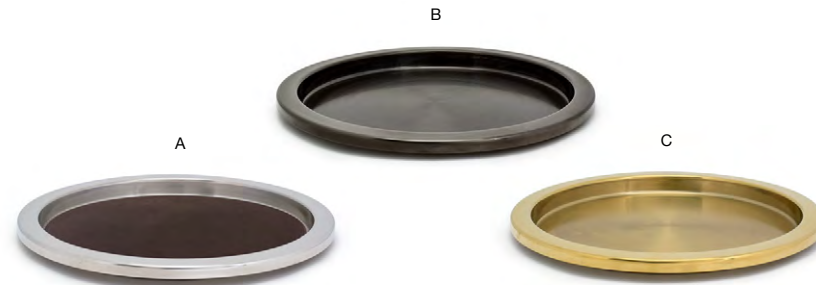

MIX AND MATCH LINERS WITH TRAYS BELOW

A 14" Round Brushed Stainless Tray - Silver pack 4 **RRT011BSS21**
14 dia x 1 in | 35.5 dia x 2.4 cm

B 14" Round Brushed Stainless Tray - Matte Black pack 4 **RRT011BKS21**
14 dia x 1 in | 35.5 dia x 2.4 cm

C 14" Round Brushed Stainless Tray - Matte Brass pack 4 **RRT011GOS21**
14 dia x 1 in | 35.5 dia x 2.4 cm

Shown with
12" Round London Reversible Liner/Mat - Black/Brown
RTL019BKL23

Fits:
7" Round Brushed Stainless Display Riser - Silver
BRI015BSS21
See on page 68