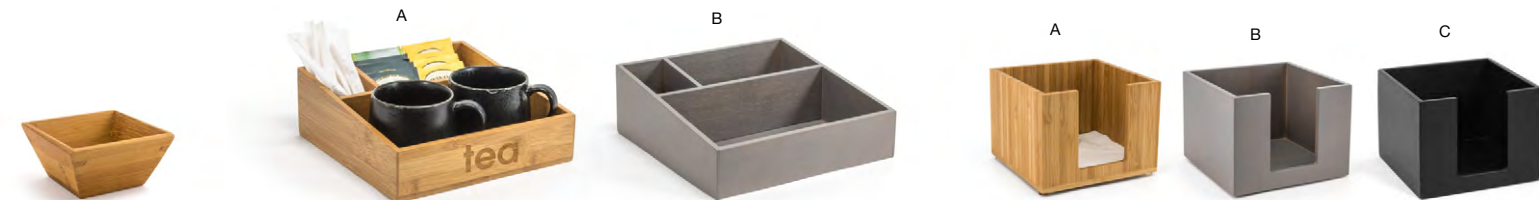

3.25" Square Kyoto™ Bamboo Dish - 4 oz
3.25 sq x 1.5 in
8.4 sq x 3.8 cm, 118 ml
pack 12
DSD026BBB23

A 8.25" Square Bamboo Accessory Holder - Natural pack 4 **RAH002BBB11**
8.25 sq x 3 in
21.2 sq x 7.5 cm

B 8.25" Square Bamboo Accessory Holder - Smoke pack 4 **RAH002GYB11**
8.25 sq x 3 in
21.2 sq x 7.5 cm

Shown with:
10 oz Kiln® Cup - Pepper
DCS046BKP23
See on page 103

A 5.5" Square Bamboo Napkin Holder - Natural pack 4 **BHO039BBB21**
5.5 sq x 4 in
14 sq x 10.2 cm

B 5.5" Square Bamboo Napkin Holder - Smoke pack 4 **BHO039GYB21**
5.5 sq x 4 in
14 sq x 10.2 cm

C 5.5" Square Bamboo Napkin Holder - Black pack 4 **BHO039BKB21**
5.5 sq x 4 in
14 sq x 10.2 cm