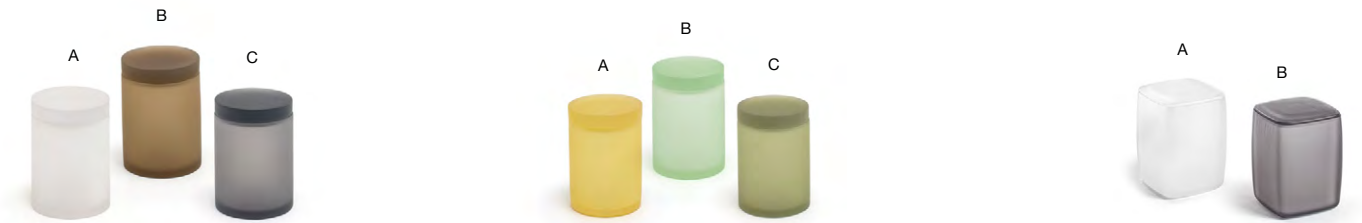

A Nassau Jar With Lid - Ice pack 6 **RJR010FRR12**
3 dia x 4.25 in | 7.6 dia x 11 cm
B Nassau Jar With Lid - Nutmeg pack 6 **RJR010BRR12**
3 dia x 4.25 in | 7.6 dia x 11 cm
C Nassau Jar With Lid - Smoke pack 6 **RJR010GYR12**
3 dia x 4.25 in | 7.6 dia x 11 cm

A Nassau Jar With Lid - Ginger pack 6 **RJR010ORR12**
3 dia x 4.25 in | 7.6 dia x 11 cm
B Nassau Jar With Lid - Ocean pack 6 **RJR010LBR12**
3 dia x 4.25 in | 7.6 dia x 11 cm
C Nassau Jar with Lid - Sage pack 6 **RJR010GRR12**
3 dia x 4.25 in | 7.6 dia x 11 cm

A Bimini Jar with Lid - Ice pack 6 **RJR032FRT22**
2.75 sq x 4.25 in | 7.1 sq x 10.7 cm
B Bimini Jar with Lid - Smoke pack 6 **RJR032GYT22**
2.75 sq x 4.25 in | 7.1 sq x 10.7 cm