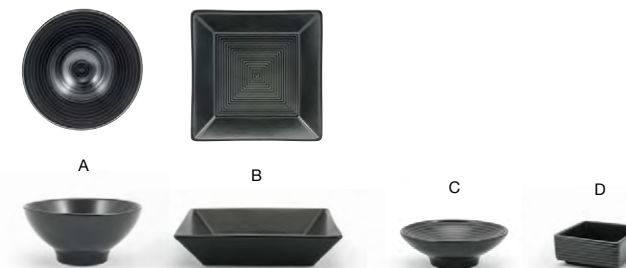

- **A 5" Round Spiral® Footed Bowl - 11 oz - Ink** pack 12 **DBO006BKP23**
  5 dia x 2.5 in | 12.9 dia x 6.1 cm, 325 ml
- **B 5.5" Square Spiral® Bowl - 10 oz - Ink** pack 12 **DBO008BKP23**
  5.5 sq x 1.25 in | 14.2 sq x 3.3 cm, 296 ml
- **C 3.25" Round Spiral® Dish - 1.5 oz - Ink** pack 12 **DSD008BKP23**
  3.25 dia x 1 in | 8.2 dia x 2.7 cm, 89 ml
- **D 2.75" Square Spiral® Dish - 3 oz - Ink** pack 12 **TSH007BKP23**
  2.75 sq x 1.25 in | 7.1 sq x 3 cm, 89 ml