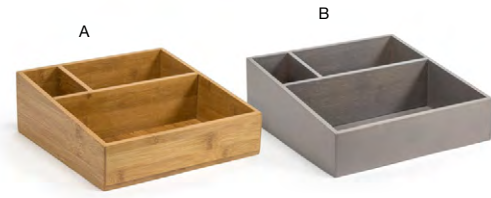

A 8.25" Square Bali Accessory Holder - Natural pack 4 **RAH002BBB11**
8.25 sq x 3 in
21.2 sq x 7.5 cm

B 8.25" Square Bali Accessory Holder - Smoke pack 4 **RAH002GYB11**
8.25 sq x 3 in
21.2 sq x 7.5 cm