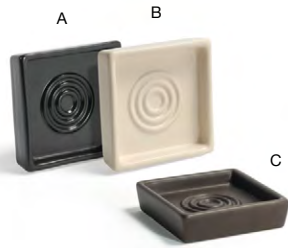

- **A 4" Square Morocco Dish - Onyx** pack 12 **RSD007BKC23 (stoneware)**
  4 sq x 1 in | 10.4 sq x 2.7 cm
- **B 4" Square Morocco Dish - Stone** pack 12 **RSD007GYC23 (stoneware)**
  4 sq x 1 in | 10.4 sq x 2.7 cm
- **C 4" Square Morocco Dish - Chocolate** pack 12 **RSD007ESC23 (stoneware)**
  4 sq x 1 in | 10.4 sq x 2.7 cm