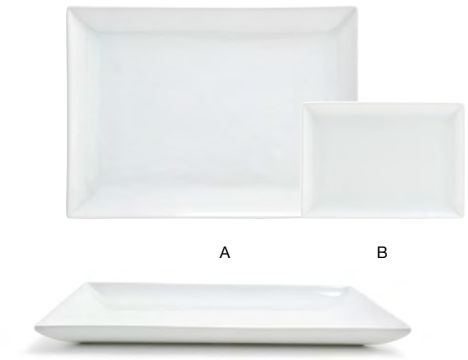

MOD® *superwhite & antique*

Modernize your serving style by combining the versatility of porcelain and the durability of stainless steel with our Mod® collection, designed in an array of unique geometric shapes.

EXTENSIVE COMBINATIONS | LIFETIME PLUS WARRANTY | EASILY STACKABLE

ASK ABOUT
customization!