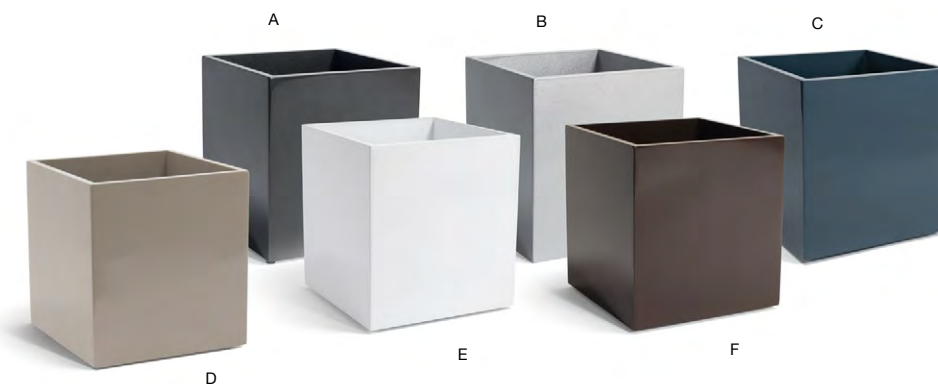

- **A 8 qt New York Cube - Onyx** pack 2 **RWA013BKW20**
- **B 8 qt New York Cube - Steel** pack 2 **RWA013SIW20**
- **C 8 qt New York Cube - Peacock** pack 2 **RWA013BLW20**
- **D 8 qt New York Cube - Stone** pack 2 **RWA013BEW20** **NEW**
- **E 8 qt New York Cube - Snow** pack 2 **RWA013WHW20**
- **F 8 qt New York Cube - Chocolate** pack 2 **RWA013ESW20**

Fits:
8" PP Cube Liner
RWL006EST23 brown
RWL006BET23 beige
More Waste Bin Liners on page 172