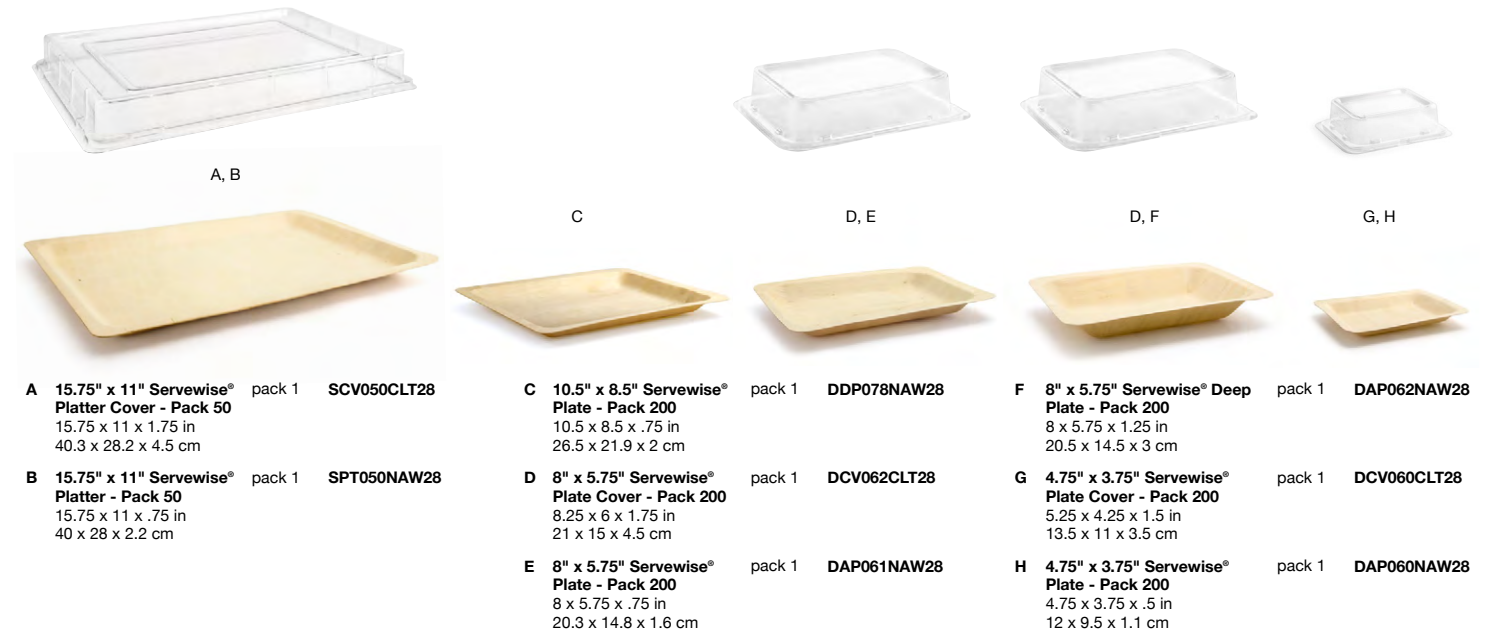

SERVEWISE® DISPOSABLES

natural

ServeWise® disposables are earth-friendly, single-use serving solutions made from highly renewable woods that are great for grab-and-go, events, and catering. Covers are available for select shapes and sizes for added functionality.

VERSATILE DESIGNS | BIODEGRADABLE | SINGLE-USE