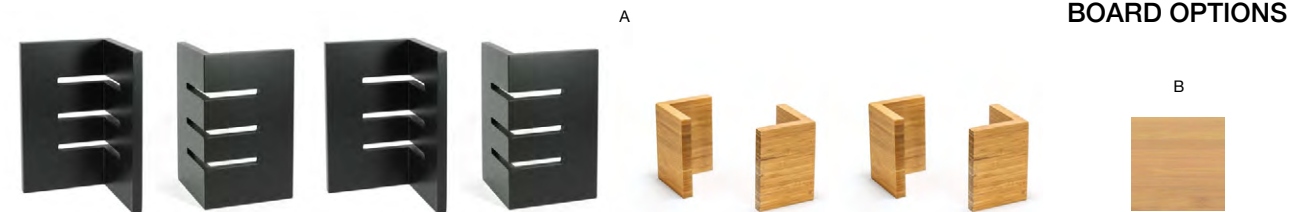

A+B Buffet Essentials - Slotted Bamboo - Natural Bamboo on Black BST052MUM28
13" Bamboo L Slotted Riser - Set of 2 - Black pack 2
6.25" Bamboo L Risers - Set of 2 - Natural pack 2
14" Square Bamboo Board - Natural pack 2
36" x 8" Bamboo Board - Natural pack 2

BOARD OPTIONS