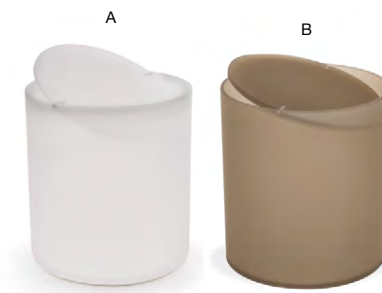

1. **A 6.5 qt Nassau Cylinder - Ice with Lid** pack 2 **RWA019FRT10** **NEW**
     8 dia x 9.25 in | 20.5 dia x 23.3 cm, 6.2 L
   - **B 6.5 qt Nassau Cylinder - Nutmeg with Lid** pack 2 **RWA019BRT10** **NEW**
     8 dia x 9.25 in | 20.5 dia x 23.3 cm, 6.2 L
2. **Fits:**
   8" PP Cylinder Half Liner - White
   RWL019WHT23

More Waste Bin Liners on page 174