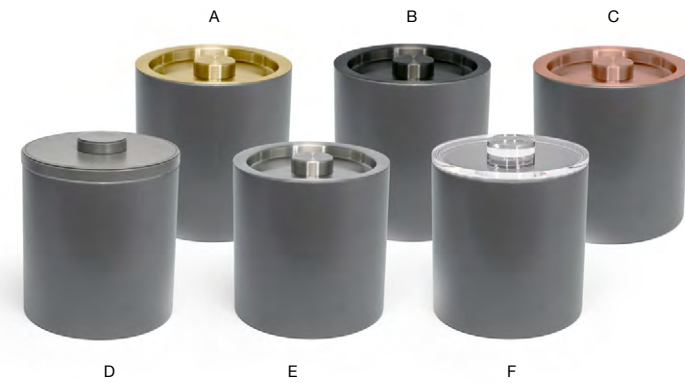

SMOKE BASE COMBINATIONS

- **A** 3.5 qt Round London Ice Bucket - Smoke with Matte Brass Lid pack 4 **RIB026GYL21**
  7.5 dia x 8.25 in | 19.2 dia x 21.1 cm, 3.3 L
- **B** 3.5 qt Round London Ice Bucket - Smoke with Matte Black Lid pack 4 **RIB027GYL21**
  7.5 dia x 8.25 in | 19.2 dia x 21.1 cm, 3.3 L
- **C** 3.5 qt Round London Ice Bucket - Smoke with Rose Gold Lid pack 4 **RIB074GYL21**
  7.5 dia x 8.25 in | 19.2 dia x 21.1 cm, 3.3 L
- **D** 3.5 qt Round London Ice Bucket - Smoke pack 4 **RIB017GYL21**
  7.5 dia x 8.75 in | 19.2 dia x 22.5 cm, 3.3 L
- **E** 3.5 qt Round London Ice Bucket - Smoke with Silver Lid pack 4 **RIB025GYL21**
  7.5 dia x 8.25 in | 19.2 dia x 21.1 cm, 3.3 L
- **F** 3.5 qt Round London Ice Bucket - Smoke with Acrylic Lid pack 4 **RIB020GYL21**
  7.5 dia x 8.75 in | 19.2 dia x 22 cm, 3.3 L