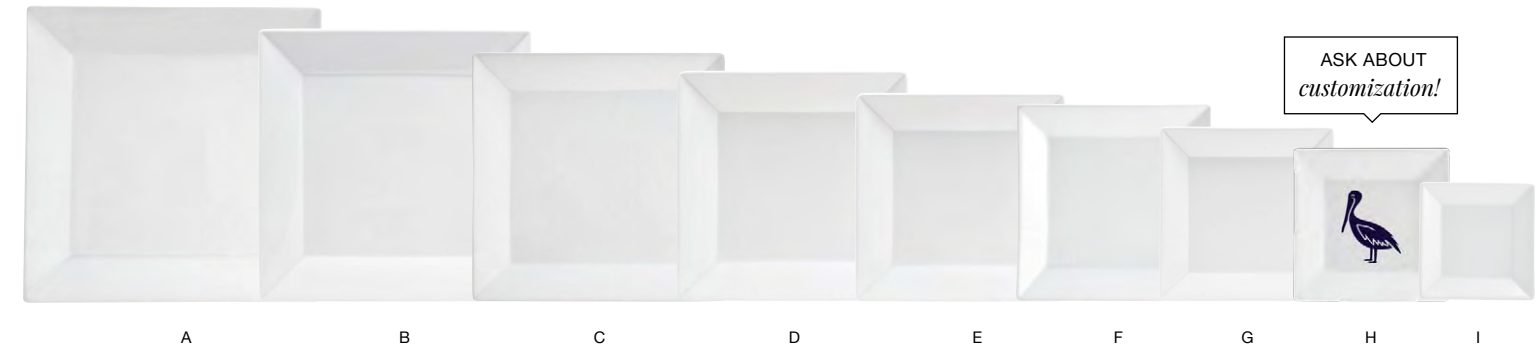

- **A 12.75" Square Kyoto™ Plate** pack 4 **SPT031WHP11**
  12.75 sq x 1.25 in | 32.3 sq x 3 cm
- **B 11.75" Square Kyoto™ Plate** pack 4 **DOS027WHP21**
  11.75 sq x 1 in | 30 sq x 2.7 cm
- **C 10.75" Square Kyoto™ Plate** pack 12 **DDP005WHP23**
  10.75 sq x 1 in | 27.3 sq x 2.8 cm

- **D 10" Square Kyoto™ Plate** pack 6 **DDP056WHP22**
  10 sq x 1 in | 25.4 sq x 2.8 cm
- **E 9" Square Kyoto™ Plate** pack 6 **DDP055WHP22**
  9 sq x 1 in | 23 sq x 2.3 cm
- **F 8.5" Square Kyoto™ Plate** pack 12 **DAP011WHP13**
  8.5 sq x .75 in | 21.3 sq x 2.2 cm

- **G 7.5" Square Kyoto™ Plate** pack 6 **DSP029WHP22**
  7.5 sq x .75 in | 19.1 sq x 2.1 cm
- **H 6.5" Square Kyoto™ Plate** pack 12 **DAP046WHP23**
  6.5 sq x 1 in | 16.5 sq x 2.5 cm
- **I 5" Square Kyoto™ Plate** pack 12 **DAP002WHP23**
  5 sq x .75 in | 12.5 sq x 1.8 cm