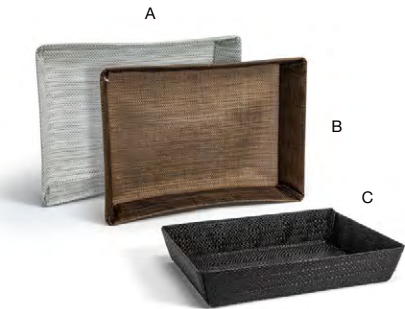

A 11" x 8" Metroweave® Basket - Mesh Grey pack 6 BBK047GYV22
11 x 8 x 2 in | 28 x 20.5 x 5.2 cm
B 11" x 8" Metroweave® Basket - Mesh Copper pack 6 BBK047COV22
11 x 8 x 2 in | 28 x 20.5 x 5.2 cm
C 11" x 8" Metroweave® Basket - Random Weave Black pack 6 BBK047BKV22
11 x 8 x 2 in | 28 x 20.5 x 5.2 cm