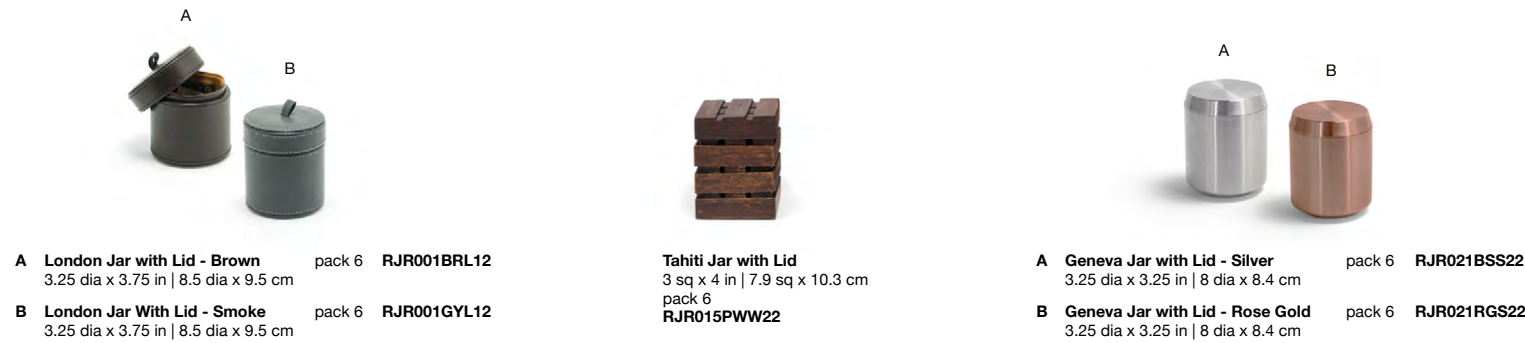

A London Jar with Lid - Brown pack 6 **RJR001BRL12**
3.25 dia x 3.75 in | 8.5 dia x 9.5 cm
B London Jar With Lid - Smoke pack 6 **RJR001GYL12**
3.25 dia x 3.75 in | 8.5 dia x 9.5 cm

Tahiti Jar with Lid
3 sq x 4 in | 7.9 sq x 10.3 cm
pack 6
RJR015PWW22

A Geneva Jar with Lid - Silver pack 6 **RJR021BSS22**
3.25 dia x 3.25 in | 8 dia x 8.4 cm
B Geneva Jar with Lid - Rose Gold pack 6 **RJR021RGS22**
3.25 dia x 3.25 in | 8 dia x 8.4 cm