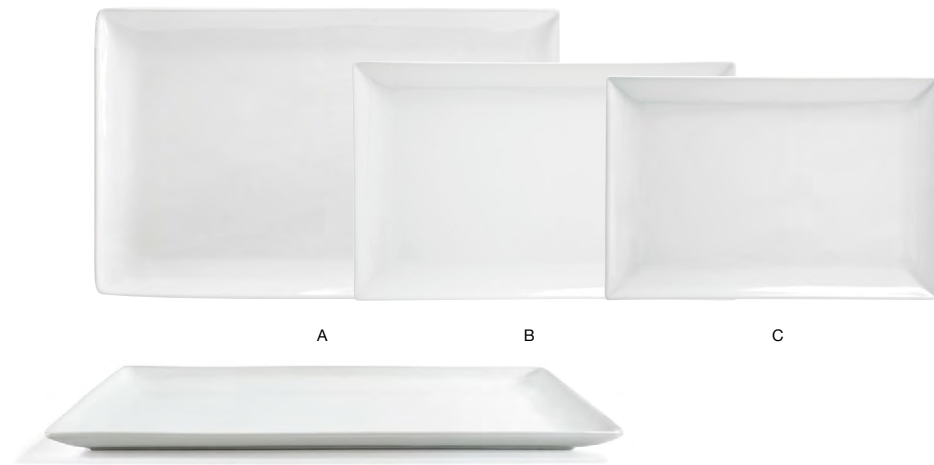

A 12" Square Mod® Plate pack 4 **DOS005WHP21**
12 sq x .5 in | 30.4 sq x 1.4 cm
B 10.75" Square Mod® Plate pack 6 **DDP067WHP22**
10.75 sq x .5 in | 27.3 sq x 1.5 cm
C 10" Square Mod® Plate pack 12 **DDP022WHP23**
10 sq x .75 in | 25.2 sq x 2 cm

D 8.25" Square Mod® Plate pack 12 **DAP017WHP23**
8.25 sq x .5 in | 21 sq x 1.5 cm
E 6.5" Square Mod® Plate pack 12 **DAP018WHP23**
6.5 sq x .5 in | 16.3 sq x 1.2 cm
F 5" Square Mod® Plate pack 12 **DAP026WHP23**
5 sq x .5 in | 12.7 sq x 1.2 cm

A 21" x 13" Mod® Platter pack 2 **SPT065WHP20**
21 x 13 x 1 in | 53.4 x 33.1 x 2.8 cm
B 16.25" x 10.25" Mod® Ideal Platter pack 2 **BPT032WHP20**
16.25 x 10.25 x 1 in | 41.3 x 25.9 x 2.3 cm
C 14" x 9.5" Mod® Ideal Dinner Platter pack 4 **DOS004WHP21**
14 x 9.5 x .75 in | 35.4 x 24 x 2.2 cm