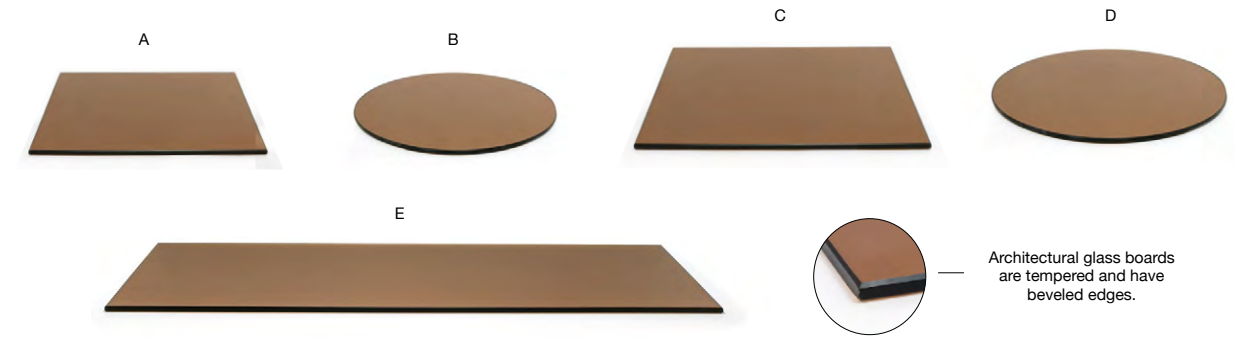

BUFFET ESSENTIAL ELEMENTS - GLASS BOARDS

- **A 14" Square Tempered Glass Board - Amber** pack 2 **BHO057BZG20**
  14 sq x .25 in | 35.6 sq x .8 cm
- **B 14" Round Tempered Glass Board - Amber** pack 2 **BHO058BZG20**
  14 dia x .25 in | 35.6 dia x .8 cm
- **C 19" Square Tempered Glass Board - Amber** pack 2 **BHO125BZG20**
  19 sq x .25 in | 48.2 sq x .8 cm
- **D 19" Round Tempered Glass Board - Amber** pack 2 **BHO124BZG20**
  19 dia x .25 in | 48.2 dia x .8 cm
- **E 36" x 14" Tempered Glass Board - Amber** pack 2 **BHO056BZG20**
  36 x 14 x .25 in | 91.5 x 35.6 x .8 cm

Architectural glass boards are tempered and have beveled edges.