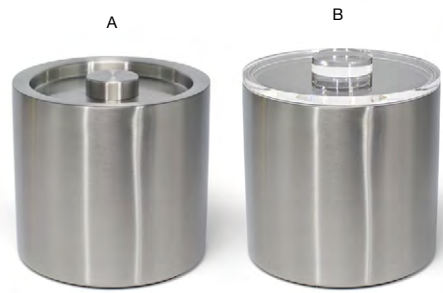

- A 2 qt Round Brushed Stainless Ice Bucket - Matte Brass** pack 4 **RIB044GOS21**
5.75 dia x 6.5 in | 14.5 dia x 16.2 cm, 1.9 L
- B 2 qt Round Brushed Stainless Ice Bucket - Matte Brass with Acrylic Lid** pack 4 **RIB073GOS21**
5.75 dia x 7 in | 14.5 dia x 17.9 cm, 1.9 L