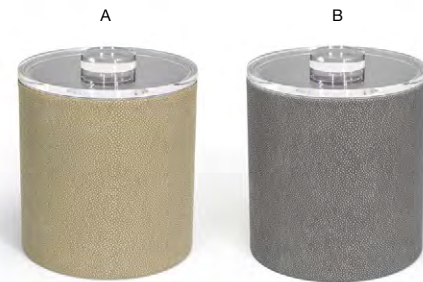

TWO-TONE TEXTURE | WATER & STAIN-RESISTANT | PHTHALATE-FREE

VEGAN PANDAN

A 3.5 qt Round Belize Ice Bucket - Dune pack 4 RIB023BEL21
7.5 dia x 9 in | 19.2 dia x 22.7 cm, 3.3 L

B 3.5 qt Round Belize Ice Bucket - Smoke pack 4 RIB023GYL21
7.5 dia x 9 in | 19.2 dia x 22.7 cm, 3.3 L