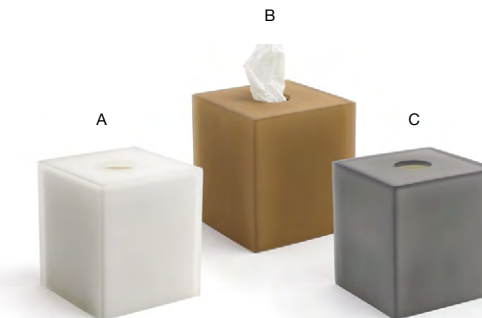

- **A Nassau Tissue Cover - Ice** pack 4 **RTB007FRR11**
  5.25 sq x 5.75 in | 13.2 sq x 14.5 cm
- **B Nassau Tissue Cover - Nutmeg** pack 4 **RTB007BRR11**
  5.25 sq x 5.75 in | 13.2 sq x 14.5 cm
- **C Nassau Tissue Cover - Smoke** pack 4 **RTB007GYR11**
  5.25 sq x 5.75 in | 13.2 sq x 14.5 cm

See our Tissue Box Riser on page 138