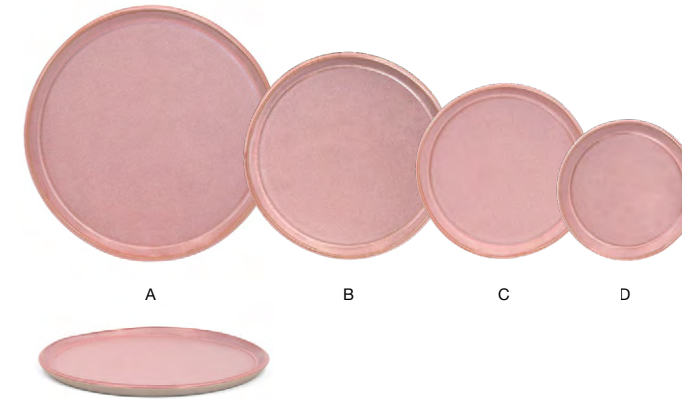

- **A 11" Round Mezze™ Plate - Guava** pack 4 **DDP098PIP21** **PC**
  11 dia x .5 in | 28.2 dia x 1.5 cm
- **B 9" Round Mezze™ Plate - Guava** pack 6 **DSP048PIP22**
  9 dia x .5 in | 23.1 dia x 1.5 cm
- **C 7.5" Round Mezze™ Plate - Guava** pack 12 **DAP093PIP23**
  7.5 dia x .5 in | 19.3 dia x 1.5 cm
- **D 6" Round Mezze™ Plate - Guava** pack 12 **DBB042PIP23**
  6 dia x .5 in | 15.5 dia x 1.3 cm

- **9.25" Round Mezze™ Bowl - 36 oz - Guava**
  9.25 dia x 1.5 in
  23.5 dia x 4 cm, 1.1 L
  pack 4
  DBO199PIP21
  PC