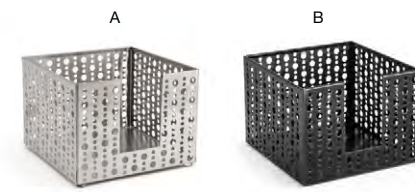

- **A** 5.5" Square Brushed Stainless Dots Napkin Holder - Silver
  5.5 sq x 4 in | 14 sq x 10.2 cm pack 4 **BHO039BSS21**
- **B** 5.5" Square Brushed Stainless Dots Napkin Holder - Matte Black
  5.5 sq x 4 in | 14 sq x 10.2 cm pack 4 **BHO039BKS21**