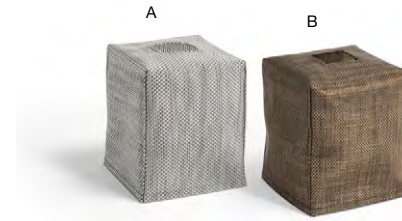

METROWEAVE®
mesh grey
page 116

METROWEAVE®
random
weave black
page 116

WOVEN VINYL

- A Metroweave® Tissue Cover - Mesh Grey** pack 4 **RTB033GYV21**
5 sq x 5.5 in | 12.4 sq x 14.2 cm
 - B Metroweave® Tissue Cover - Mesh Copper** pack 4 **RTB033COV21**
5 sq x 5.5 in | 12.4 sq x 14.2 cm
- See our Tissue Box Riser on page 138