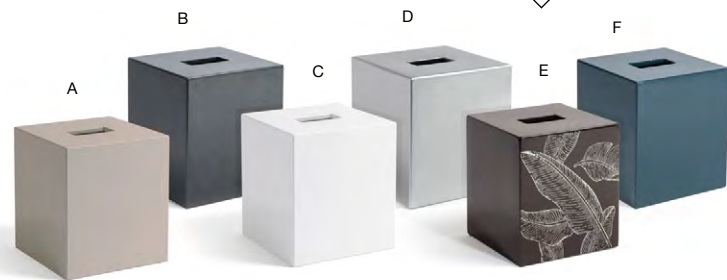

1. **A New York Tissue Cover - Stone** pack 4 **RTB008BET11** **NEW**
     5 sq x 5.75 in | 12.9 sq x 14.6 cm
   - **B New York Tissue Cover - Onyx** pack 4 **RTB008BKT11**
     5 sq x 5.75 in | 12.9 sq x 14.6 cm
   - **C New York Tissue Cover - Snow** pack 4 **RTB008WHT11**
     5 sq x 5.75 in | 12.9 sq x 14.6 cm
   - **D New York Tissue Cover - Steel** pack 4 **RTB008SIT11**
     5 sq x 5.75 in | 12.9 sq x 14.6 cm
   - **E New York Tissue Cover - Chocolate** pack 4 **RTB008EST11**
     5 sq x 5.75 in | 12.9 sq x 14.6 cm
   - **F New York Tissue Cover - Peacock** pack 4 **RTB008BLT21**
     5 sq x 5.75 in | 12.9 sq x 14.6 cm
2. See our Tissue Box Riser on page 138

- **A 11 oz New York Pump - Stone with Brushed Top** pack 6 **RSP018BET22** **NEW**
  4.25 x 2 x 6.25 in | 11 x 4.8 x 16.1 cm, 325 ml
- **B 11 oz New York Pump - Onyx with Brushed Top** pack 6 **RSP018BKT12**
  4.25 x 2 x 6.25 in | 11 x 4.8 x 16.1 cm, 325 ml
- **C 11 oz New York Pump - Snow with Brushed Top** pack 6 **RSP018WHT22**
  4.25 x 2 x 6.25 in | 11 x 4.8 x 16.1 cm, 325 ml

- **A 28 oz New York Pump - Onyx with Brushed Top** pack 6 **RSP022BKT22**
  5.5 x 2.75 x 7 in | 13.7 x 6.8 x 17.6 cm, 828 ml
- **B 28 oz New York Pump - Snow with Brushed Top** pack 6 **RSP022WHT22**
  5.5 x 2.75 x 7 in | 13.7 x 6.8 x 17.6 cm, 828 ml

Mix & match, pump options on page 166