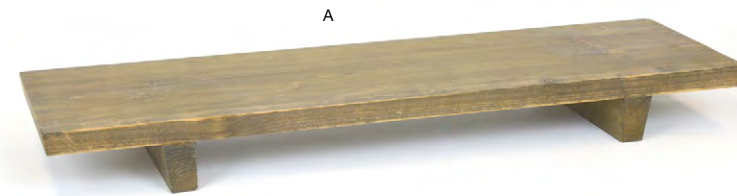

A

B

A 30" x 8" Asheville Board - Cider pack 2 **SPT073NAW20** **NEW**

B 16" x 9" Asheville Board - Cider pack 6 **SPT069NAW22** **NEW**

A

B

C

A 12" x 8" Asheville Board - Cider pack 6 **SPT070NAW22** **NEW**