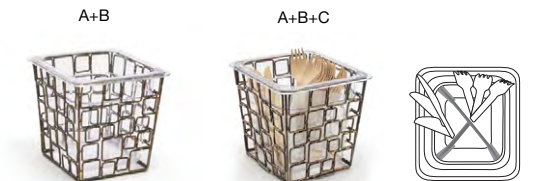

A 1/6 Size Pan - Deep pack 4 **BHO054CLT21**
6.75 x 6.25 x 5.75 in, 2.25 qt | 17.3 x 16 x 14.6 cm, 2.1 L
B 1/6 Size Coppered Link Housing - Deep pack 4 **BHO051GOI21**
6.25 x 5.75 x 6 in | 15.6 x 14.4 x 15.2 cm
A+B 1/6 Size Coppered Link Housing/Pan Set - Deep pack 4 **BHO061GOI21**
6.75 x 6.25 x 6 in, 2.25 qt | 17.3 x 16 x 15.2 cm, 2.1 L
C Flatware Divider Insert pack 4 **BHO077FRT21**
6.5 x 3.25 x 3.75 in | 16.3 x 8.1 x 9.5 cm
A+B+C 1/6 Size Coppered Link Flatware Divider Set pack 4 **BHO078GOI21**
6.75 x 6.25 x 6 in | 17.3 x 16 x 15.2 cm
Shown with:
Servwise® Utensils
See on page 145