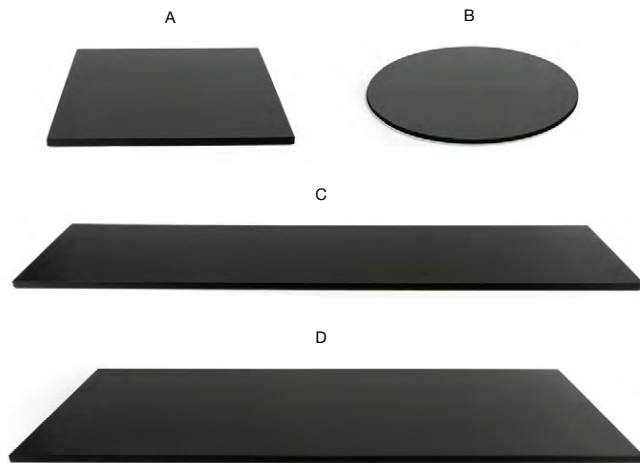

- **A 14" Square Bamboo Board - Black** pack 2 **BHO057BKW20**
  14 sq x .5 in | 35.6 sq x 1.2 cm
- **B 14" Round Bamboo Board - Black** pack 2 **BHO058BKB20**
  14 dia x .5 in | 35.6 dia x 1.2 cm
- **C 36" x 8" Bamboo Board - Black** pack 2 **BHO055BKW20**
  36 x 8 x .5 in | 91.5 x 20.3 x 1.2 cm
- **D 36" x 14" Bamboo Board - Black** pack 2 **BHO056BKW20**
  36 x 14 x .5 in | 91.5 x 35.6 x 1.2 cm