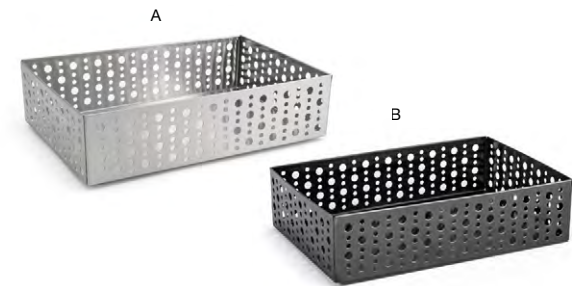

1. **A** 9" x 6" Brushed Stainless Dots Basket - Silver
     9 x 6 x 2.25 in | 23 x 15.5 x 5.7 cm pack 4 **BHO042BSS21**
   - **B** 9" x 6" Brushed Stainless Dots Basket - Matte Black
     9 x 6 x 2.25 in | 23 x 15.5 x 5.7 cm pack 4 **BHO042BKS21**
2. Fits:
   (6) 5 oz Square Glass Sampler™
   ASA012CLG23
   See on page 183