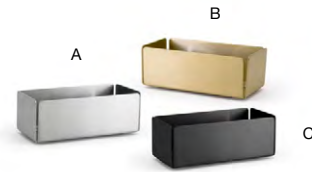

A 4.75" x 2.25" Brushed Stainless Holder - Silver pack 12 **TSH001BSS93**
4.75 x 2.25 x 1.75 in | 12 x 5.6 x 4.5 cm
B 4.75" x 2.25" Brushed Stainless Holder - Matte Brass pack 12 **TSH001GOS93**
4.75 x 2.25 x 1.75 in | 12 x 5.6 x 4.5 cm
C 4.75" x 2.25" Brushed Stainless Holder - Matte Black pack 12 **TSH001BKS93**
4.75 x 2.25 x 1.75 in | 12 x 5.6 x 4.5 cm