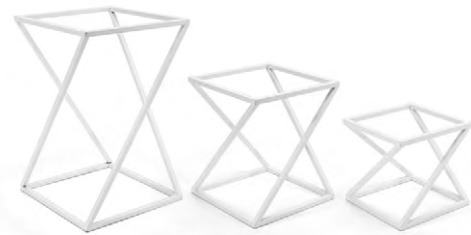

Shown with:
9" Round Harmony™ Plate
DDP045WHP22
 See on page 65

Twist Risers - Set of 3 - White
 (1) 7.75 sq x 11.75 in | (1) 19.5 sq x 30 cm
 (1) 6.75 sq x 7.75 in | (1) 17.1 sq x 20 cm
 (1) 5.75 sq x 5.5 in | (1) 14.6 sq x 14 cm
 pack 1
BRI005WHI28