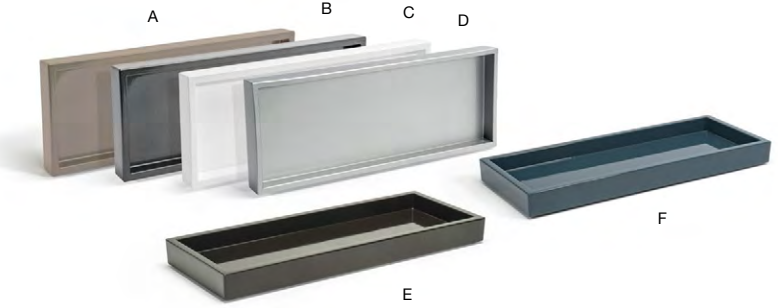

COMPOSITE

- **A** 4.25" x 3.25" New York Soap Dish - Stone pack 12 RSD010BET13 **NEW**
  4.25 x 3.25 x .75 in | 11 x 8.3 x 2 cm
- **B** 4.25" x 3.25" New York Soap Dish - Onyx pack 12 RSD010BKT13
  4.25 x 3.25 x .75 in | 11 x 8.3 x 2 cm
- **C** 4.25" x 3.25" New York Soap Dish - Snow pack 12 RSD010WHT13
  4.25 x 3.25 x .75 in | 11 x 8.3 x 2 cm
- **D** 4.25" x 3.25" New York Soap Dish - Steel pack 12 RSD010SIT13
  4.25 x 3.25 x .75 in | 11 x 8.3 x 2 cm
- **E** 4.25" x 3.25" New York Soap Dish - Chocolate pack 12 RSD010EST13
  4.25 x 3.25 x .75 in | 11 x 8.3 x 2 cm
- **F** 4.25" x 3.25" New York Soap Dish - Peacock pack 12 RSD010BLT23
  4.25 x 3.25 x .75 in | 11 x 8.3 x 2 cm

- **A** 10" x 3.5" New York Amenity Tray - Onyx pack 12 RTR027BKT13
  10 x 3.5 x 1 in | 25.7 x 9 x 2.5 cm
- **B** 10" x 3.5" New York Amenity Tray - Snow pack 12 RTR027WHT13
  10 x 3.5 x 1 in | 25.7 x 9 x 2.5 cm

- **A** 11.75" x 4.5" New York Amenity Tray - Stone pack 6 RTR012BET12 **NEW**
  11.75 x 4.5 x 1 in | 30.1 x 11.7 x 2.5 cm
- **B** 11.75" x 4.5" New York Amenity Tray - Onyx pack 6 RTR012BKT12
  11.75 x 4.5 x 1 in | 30.1 x 11.7 x 2.5 cm
- **C** 11.75" x 4.5" New York Amenity Tray - Snow pack 6 RTR012WHT12
  11.75 x 4.5 x 1 in | 30.1 x 11.7 x 2.5 cm
- **D** 11.75" x 4.5" New York Amenity Tray - Steel pack 6 RTR012SIT12
  11.75 x 4.5 x 1 in | 30.1 x 11.7 x 2.5 cm
- **E** 11.75" x 4.5" New York Amenity Tray - Chocolate pack 6 RTR012EST12
  11.75 x 4.5 x 1 in | 30.1 x 11.7 x 2.5 cm
- **F** 11.75" x 4.5" New York Amenity Tray - Peacock pack 6 RTR012BLT22
  11.75 x 4.5 x 1 in | 30.1 x 11.7 x 2.5 cm

NEW YORK

chocolate, onyx, peacock, snow, steel & stone

New York blends form, function, and fashion in a high-gloss, chip-resistant composite material. Designed with clean, structured lines, this collection is available in sophisticated color options for distinctive spaces.

EASY-CARE | FINGERPRINT & SMUDGE-RESISTANT | DURABLE CONSTRUCTION