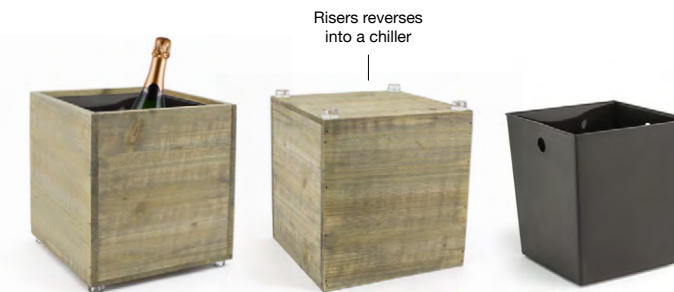

Risers reverses into a chiller

Asheville Cube - Cider
8.25 sq x 8.75 in
21 sq x 22.2 cm
pack 2
RWA013NAW20

Replacement Extra Large Silicone Bumpers - Bag of 8
pack 1
BHO108CLT88

Shown with:
8" PP Cube Liner - Brown
RWL006EST23
Flip catalog to page 171