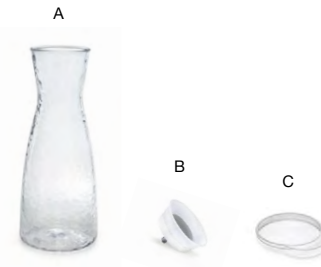

- **A 20 oz Drinkwise® Hammered Carafe** pack 12 **ACF002CLT23**
  h8 | t2.25 | b3.25 | m3.25 in
  h20.4 | t6 | b8.3 | m8.3 cm, 591 ml
- **B 20 oz Self Close/Pour Lid** pack 12 **ACF005FRT23**
  2.75 dia x 1 in
  6.7 dia x 2.5 cm
- **C 20 oz Carafe Snap Lid** pack 12 **ACV002FRT23**
  3 dia in | 7.4 dia cm

h = height | t = top | b = base | m = max

ASK ABOUT
customization!