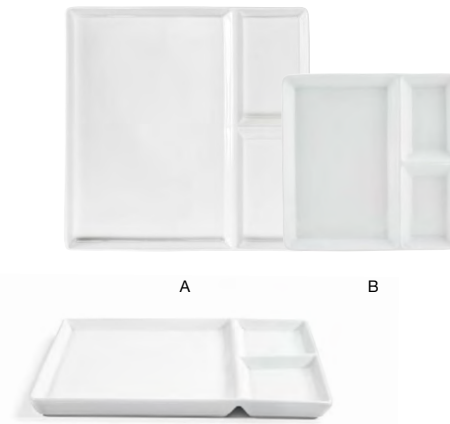

D 8.25" Square Mod[®] Plate pack 12 **DAP017WHP23**
8.25 sq x .5 in | 21 sq x 1.5 cm
E 6.5" Square Mod[®] Plate pack 12 **DAP018WHP23**
6.5 sq x .5 in | 16.3 sq x 1.2 cm
F 5" Square Mod[®] Plate pack 12 **DAP026WHP23**
5 sq x .5 in | 12.7 sq x 1.2 cm