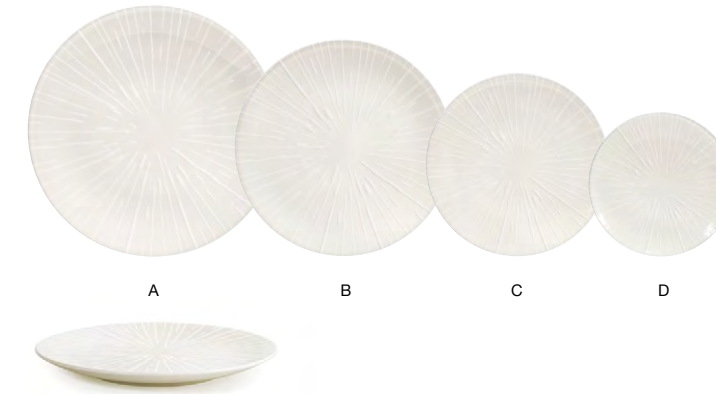

A 11" Round Catalyst® Coupe Plate - Spoke™ 11 dia x 1.25 in | 27.9 dia x 3.1 cm	pack 4	DDP090BEP21	Mg	PC	C 8" Round Catalyst® Coupe Plate - Spoke™ 8 dia x .75 in | 20.3 dia x 2 cm	pack 6	DSP046BEP22	Mg
B 9.5" Round Catalyst® Coupe Plate - Spoke™ 9.5 dia x .75 in | 24.4 dia x 2.1 cm	pack 6	DDP093BEP22	Mg	PC	D 6.25" Round Catalyst® Coupe Plate - Spoke™ 6.25 dia x 1 in | 16.1 dia x 2.4 cm	pack 6	DAP091BEP22	Mg