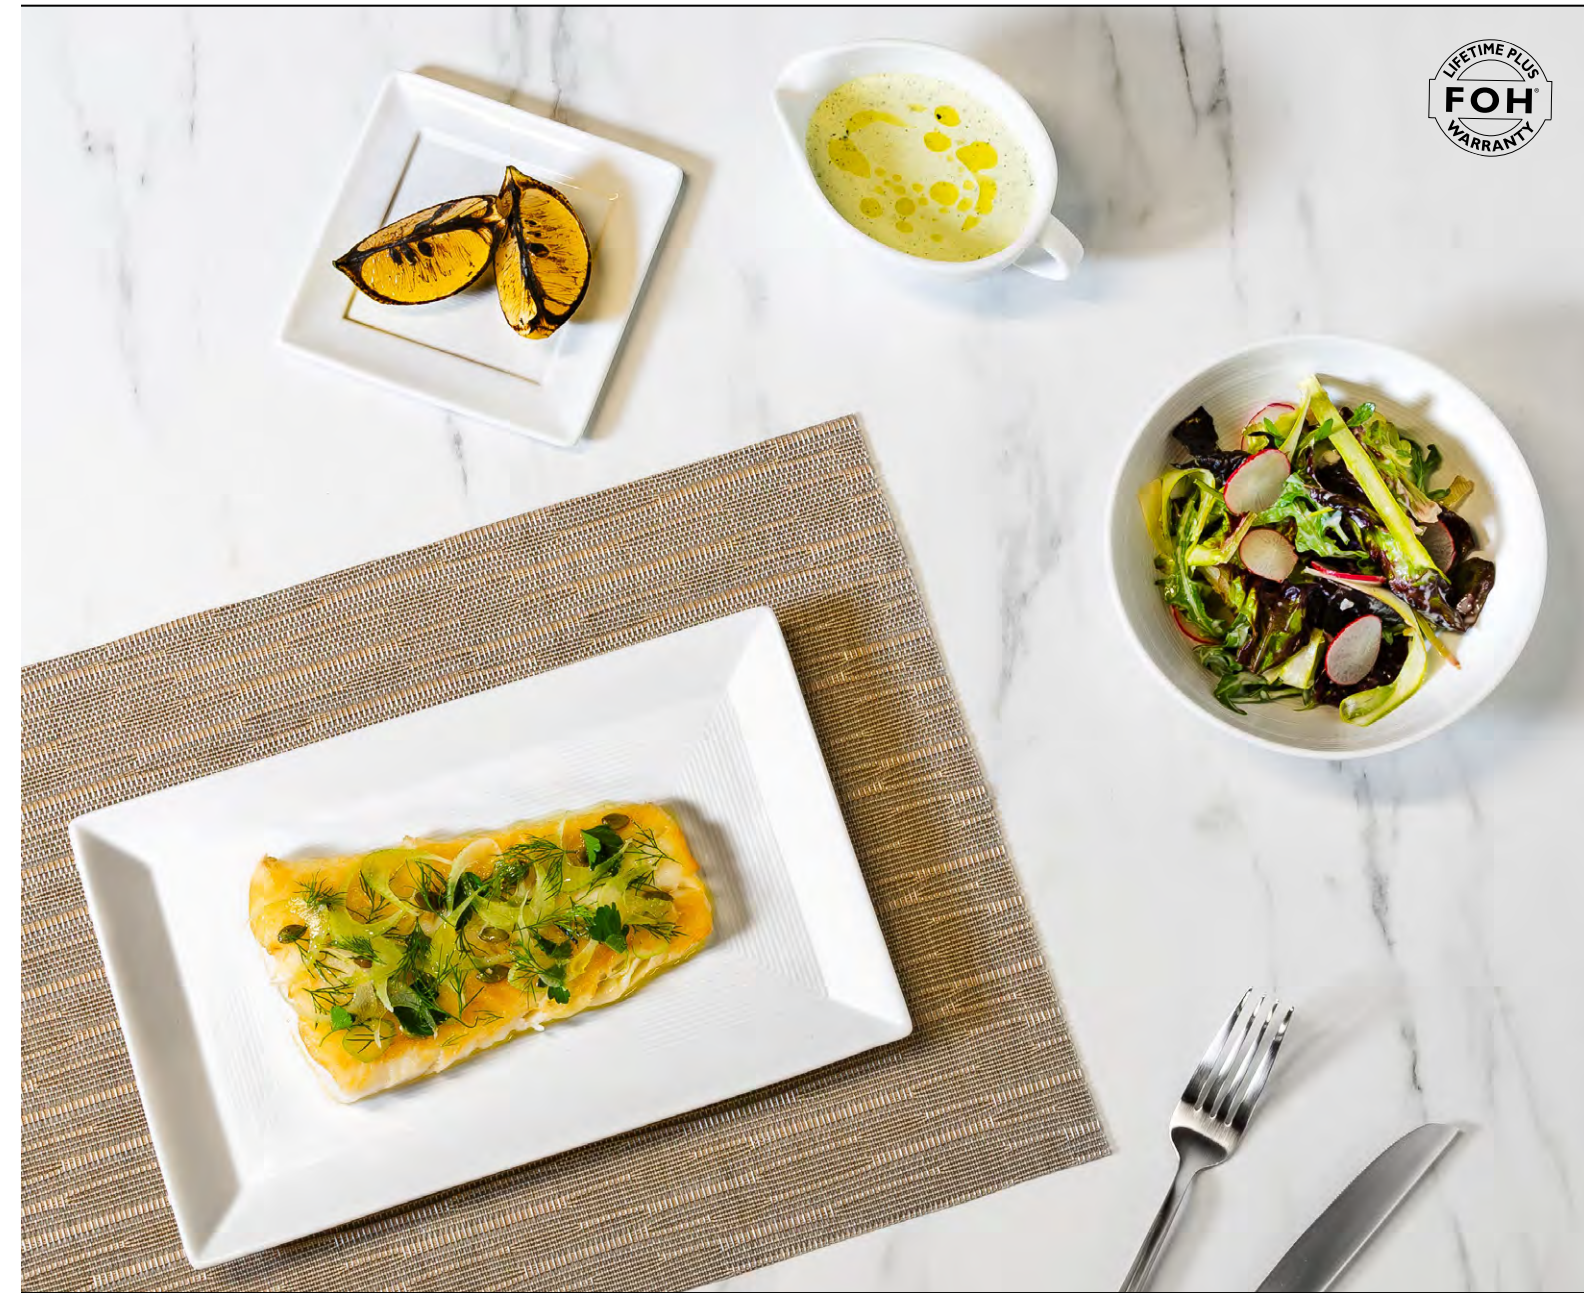

SCULPTED BODY | LIFETIME PLUS WARRANTY | IDEAL FOR SMALL BITES

- A 12" Square Origami® Plate** pack 4 **DOS019WHP21**
12 sq x 1.5 in | 30.5 sq x 3.9 cm
- B 10" Square Origami® Plate** pack 6 **DDP034WHP22**
10 sq x 1.25 in | 25.6 sq x 3 cm
- C 8" Square Origami® Plate** pack 12 **DAP032WHP23**
8 sq x 1 in | 20.1 sq x 2.3 cm