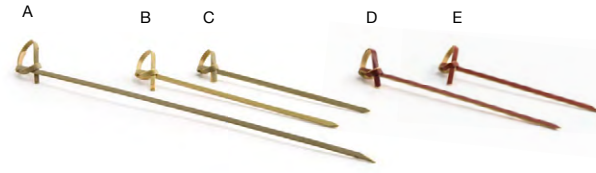

- **A 7" Knotted Bamboo Pick - Natural - Bag of 100** 7 in | 18 cm pack 12 **AST002NAB83**
- **B 4.5" Knotted Bamboo Pick - Natural - Bag of 100** 4.5 in | 11.5 cm pack 12 **AST001NAB83**
- **C 3.5" Knotted Bamboo Pick - Natural - Bag of 100** 3.5 in | 9 cm pack 12 **AST012NAB83**
- **D 4.5" Knotted Bamboo Pick - Sepia - Bag of 100** 4.5 in | 11.5 cm pack 12 **AST017RDB83**
- **E 3.5" Knotted Bamboo Pick - Sepia - Bag of 100** 3.5 in | 9 cm pack 12 **AST016RDB83**