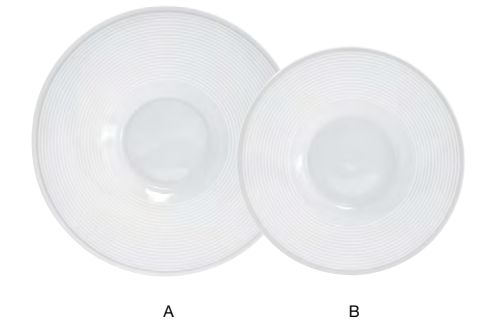

A 12" Round Spiral® Flare Bowl - 44 oz 12 dia x 2.25 in | 30.5 dia x 6 cm, 1.3 L	pack 6	DBO040WHP12
B 10" Round Spiral® Flare Bowl - 28 oz 10 dia x 2.25 in | 25.6 dia x 5.6 cm, 828 ml	pack 4	DBO130WHP21