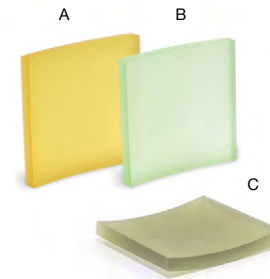

- **A 4" Square Nassau Soap Dish - Ginger** pack 12 **RSD008ORR13**
  4 sq x .5 in | 10 sq x 1.5 cm
- **B 4" Square Nassau Soap Dish - Ocean** pack 12 **RSD008LBR13**
  4 sq x .5 in | 10 sq x 1.5 cm
- **C 4" Square Nassau Soap Dish - Sage** pack 12 **RSD008GRR13**
  4 sq x .5 in | 10 sq x 1.5 cm