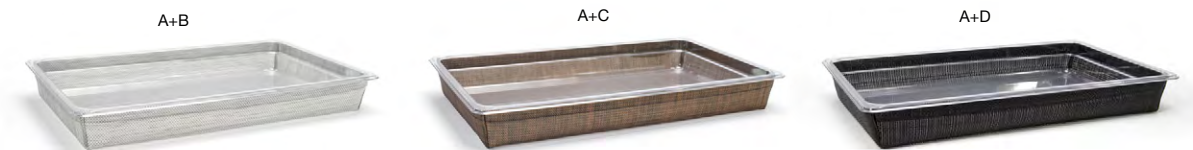

- | | | | | | | | |
|------------|---|--------|--------------------|------------|--|--------|--------------------|
| A | 1/2 Size Pan - Deep
13 x 10.5 x 5.75 in, 9.25 qt
32.8 x 26.4 x 14.6 cm, 8.7 L | pack 4 | BHO096CLT21 | C | 1/2 Size Metroweave® Housing - Deep
- Mesh Copper
12.25 x 10 x 5.5 in
30.8 x 25.2 x 14.2 cm | pack 4 | BHO130COV21 |
| B | 1/2 Size Metroweave® Housing - Deep
- Mesh Grey
12.25 x 10 x 5.5 in
30.8 x 25.2 x 14.2 cm | pack 4 | BHO130GYV21 | A+C | 1/2 Size Metroweave® Housing/Pan Set
- Deep - Mesh Copper
13 x 10.5 x 5.75 in, 9.25 qt
32.8 x 26.4 x 14.8 cm, 8.7 L | pack 4 | BHO135COV21 |
| A+B | 1/2 Size Metroweave® Housing/Pan Set
- Deep - Mesh Grey
13 x 10.5 x 5.75 in, 9.25 qt
32.8 x 26.4 x 14.8 cm, 8.7 L | pack 4 | BHO135GYV21 | D | 1/2 Size Metroweave® Housing - Deep
- Random Weave Black
12.25 x 10 x 5.5 in
30.8 x 25.2 x 14.2 cm | pack 4 | BHO130BKV21 |
| | | | | A+D | 1/2 Size Metroweave® Housing/Pan Set
- Deep - Random Weave Black
13 x 10.5 x 5.75 in, 9.25 qt
32.8 x 26.4 x 14.8 cm, 8.7 L | pack 4 | BHO135BKV21 |