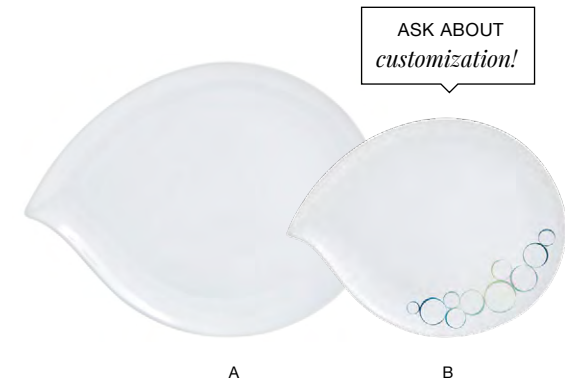

11" Triangle Trillium Bowl - 20 oz
11 x 11 x 2.25 in | 28.1 x 28.1 x 6 cm, 591 ml
pack 6
DBO029WHP22

Dinnerware

UNIVERSAL SUPERWHITE ACCESSORIES

Our universal superwhite porcelain accessories are designed to seamlessly blend with our superwhite porcelain dinnerware collections. Explore our contemporary designs finished with our proprietary scratch-resistant glaze to add durable functionality for all table settings.