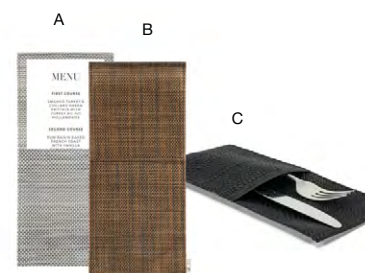

A	10" x 4.5" Metroweave® Pocket - Mesh Grey 10 x 4.5 in | 25.3 x 11.5 cm	pack 12	FHO001GYV23
B	10" x 4.5" Metroweave® Pocket - Mesh Copper 10 x 4.5 in | 25.3 x 11.5 cm	pack 12	FHO001COV23
C	10" x 4.5" Metroweave® Pocket - Random Weave Black 10 x 4.5 in | 25.3 x 11.5 cm	pack 12	FHO001BKV23