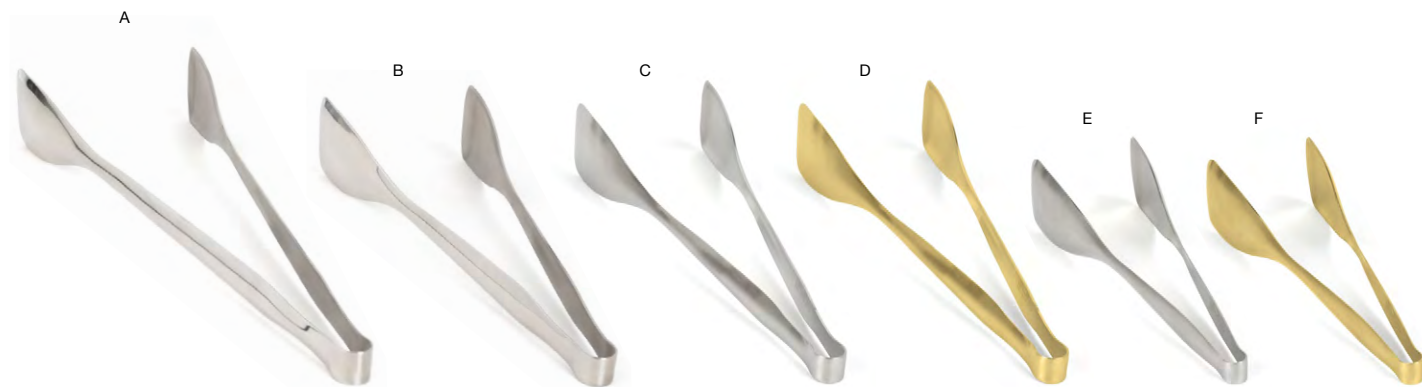

A 15" Mirrored Stainless Tongs - Silver	pack 6	BUT025MSS22		D 12" Brushed Stainless Tongs - Matte Brass	pack 6	BUT024GOS22	NEW
15 in | 38.1 cm				12 in | 30.5 cm			
B 12" Mirrored Stainless Tongs - Silver	pack 6	BUT024MSS22		E 9" Brushed Stainless Tongs - Silver	pack 6	BUT026BSS22	NEW
12 in | 30.5 cm				9 in | 23.1 cm			
C 12" Brushed Stainless Tongs - Silver	pack 6	BUT024BSS22	NEW	F 9" Brushed Stainless Tongs - Matte Brass	pack 6	BUT026GOS22	NEW
12 in | 30.5 cm				9 in | 23.1 cm