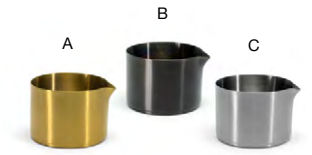

A 8 oz Round Brushed Stainless Soho Pourer - Matte Brass pack 12 **TCR015GOS23**
3 dia x 2.25 in | 7.9 dia x 5.7 cm, 237 ml
B 8 oz Round Brushed Stainless Soho Pourer - Matte Black pack 12 **TCR015BKS23**
3 dia x 2.25 in | 7.9 dia x 5.7 cm, 237 ml
C 8 oz Round Brushed Stainless Soho Pourer - Silver pack 12 **TCR015BSS23**
3 dia x 2.25 in | 7.9 dia x 5.7 cm, 237 ml