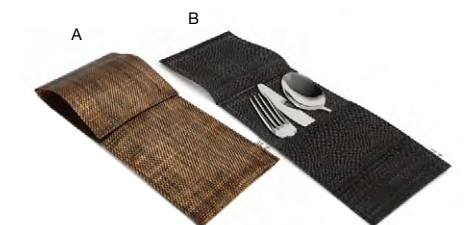

- **A** 10" x 4.5" Metroweave® Pocket with Cover - Mesh Copper pack 12 **FHO002COV23**
  10 x 4.5 in | 25.3 x 11.5 cm
- **B** 10" x 4.5" Metroweave® Pocket with Cover - Random Weave Black pack 12 **FHO002BKV23**
  10 x 4.5 in | 25.3 x 11.5 cm