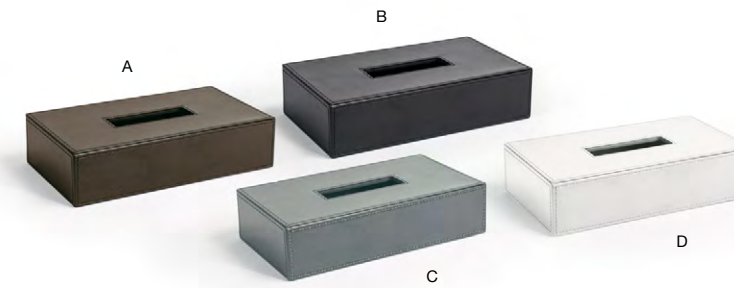

- **A London Rectangle Tissue Cover - Brown** pack 4 **RTB032BRL21**
  10.25 x 5.75 x 2.5 in | 26 x 14.5 x 6.3 cm
- **B London Rectangle Tissue Cover - Black** pack 4 **RTB032BKL21**
  10.25 x 5.75 x 2.5 in | 26 x 14.5 x 6.3 cm
- **C London Rectangle Tissue Cover - Smoke** pack 4 **RTB032GYL21**
  10.25 x 5.75 x 2.5 in | 26 x 14.5 x 6.3 cm
- **D London Rectangle Tissue Cover - White** pack 4 **RTB032WHL21**
  10.25 x 5.75 x 2.5 in | 26 x 14.5 x 6.3 cm