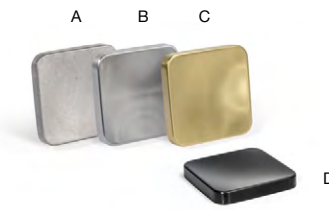

SOAP DISH OPTIONS - LARGEST TO SMALLEST

A 4\"/>