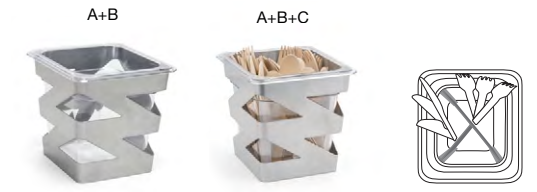

A Full Size Pan - Deep 20.75 x 13 x 5.75 in, 18.75 qt | 52.8 x 32.8 x 14.6 cm, 17.7 L	pack 2	BHO052CLT20	A Full Size Pan - Shallow 20.75 x 13 x 2.5 in, 3.75 qt | 52.8 x 32.8 x 6.4 cm, 3.6 L	pack 2	BHO053CLT20
B Full Size Zig Zag Housing - Deep - Silver 19.75 x 12.25 x 6 in | 50.4 x 30.8 x 15.2 cm	pack 2	BHO087SII20	B Full Size Zig Zag Housing - Shallow - Silver 19.75 x 12.25 x 2.75 in | 50.4 x 30.8 x 7.2 cm	pack 2	BHO088SII20
A+B Full Size Zig Zag Housing/Pan Set - Deep - Silver 20.75 x 13 x 6 in, 18.75 qt | 52.8 x 32.8 x 15.2 cm, 17.7 L	pack 2	BHO090SII20	A+B Full Size Zig Zag Housing/Pan Set - Shallow - Silver 20.75 x 13 x 2.75 in, 3.75 qt | 52.8 x 32.8 x 7.2 cm, 3.6 L	pack 2	BHO091SII20
C Full Size Zig Zag Housing - Deep - Matte Black 19.75 x 12.25 x 6 in | 50.4 x 30.8 x 15.2 cm	pack 2	BHO087BKI20	C Full Size Zig Zag Housing - Shallow - Matte Black 19.75 x 12.25 x 2.75 in | 50.4 x 30.8 x 7.2 cm	pack 2	BHO088BKI20
A+C Full Size Zig Zag Housing/Pan Set - Deep - Matte Black 20.75 x 13 x 6 in, 18.75 qt | 52.8 x 32.8 x 15.2 cm, 17.7 L	pack 2	BHO090BKI20	A+C Full Size Zig Zag Housing/Pan Set - Shallow - Matte Black 20.75 x 13 x 2.75 in, 3.75 qt | 52.8 x 32.8 x 7.2 cm, 3.6 L	pack 2	BHO091BKI20