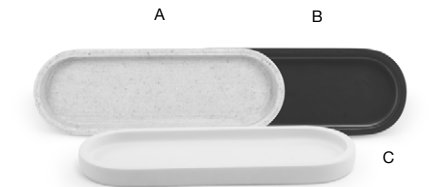

- **A 10.5" x 3.75" Miami Amenity Tray - Cement Grey** pack 6 **RTR009GYR12**
  10.5 x 3.75 x .75 in | 26.9 x 9.5 x 2 cm
- **B 10.5" x 3.75" Miami Amenity Tray - Chocolate** pack 6 **RTR009ESR12**
  10.5 x 3.75 x .75 in | 26.9 x 9.5 x 2 cm
- **C 10.5" x 3.75" Miami Amenity Tray - Shell** pack 6 **RTR009WHR12**
  10.5 x 3.75 x .75 in | 26.9 x 9.5 x 2 cm