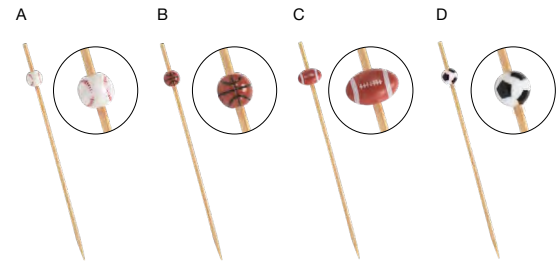

ASK ABOUT
customization!

- 9" Custom Chopsticks - 10,000 pairs** pack 1
9 in | 23 cm
FCH018NAB16

- A 10" Twisted Bamboo Chopsticks** pack 24 **FCH026BRB94**
10 in | 25.4 cm
- B 9.5" Bamboo Chopsticks - 1000 Pairs** pack 1 **FCH018NAB99**
9.5 in | 23.9 cm