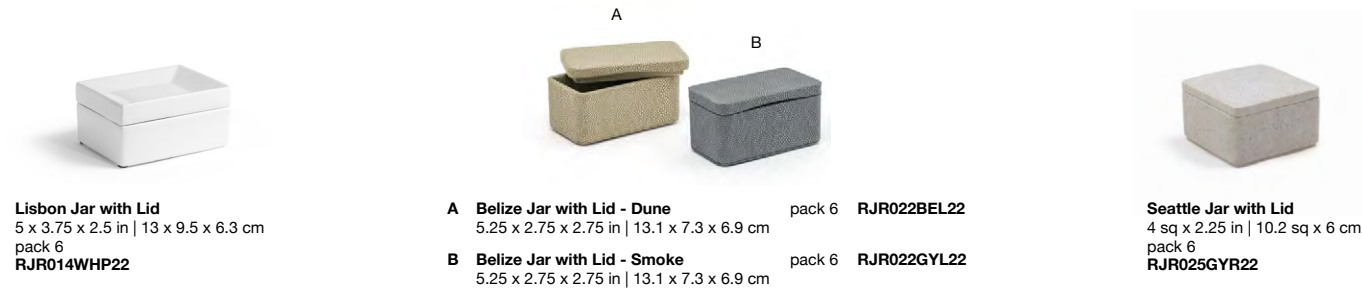

JAR OPTIONS - LARGEST TO SMALLEST

JAR OPTIONS - LARGEST TO SMALLEST

Lisbon Jar with Lid
5 x 3.75 x 2.5 in | 13 x 9.5 x 6.3 cm
pack 6
RJR014WHP22

A Belize Jar with Lid - Dune pack 6 **RJR022BEL22**
5.25 x 2.75 x 2.75 in | 13.1 x 7.3 x 6.9 cm
B Belize Jar with Lid - Smoke pack 6 **RJR022GYL22**
5.25 x 2.75 x 2.75 in | 13.1 x 7.3 x 6.9 cm

Seattle Jar with Lid
4 sq x 2.25 in | 10.2 sq x 6 cm
pack 6
RJR025GYR22