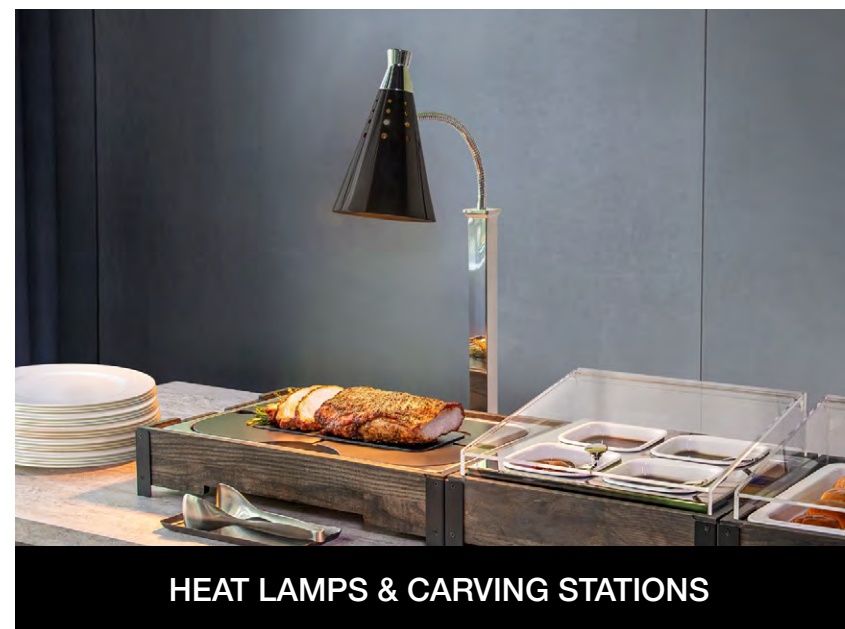

HEAT LAMPS & CARVING STATIONS

COFFEE URNS

STELLARVOLT™ INDUCTION SOLUTIONS

TROLLEYS

BEVERAGE & DRY FOOD DISPENSERS

COUNTER DISPLAYS

CHAFER COLLECTIONS & ACCESSORIES

DOMINO BUFFET DISPLAY SYSTEM