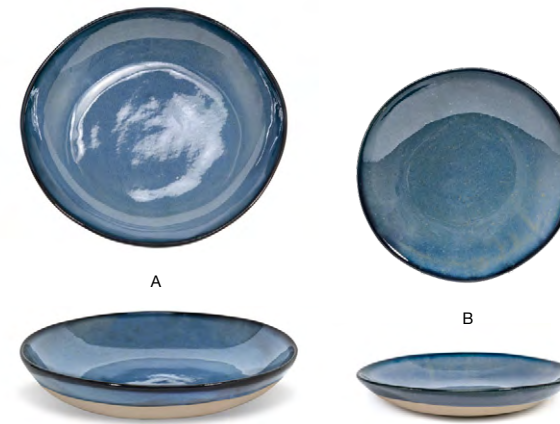

- **A 11.25" Round Artefact® Low Bowl - 58 oz - Indigo** pack 4 **DBO194BLP21** **PC**
  11.25 dia x 2.25 in | 28.6 dia x 5.4 cm, 1.7 L
- **B 9.25" Round Artefact® Low Bowl - 24 oz - Indigo** pack 12 **DBO162BLP23** **PC**
  9.25 dia x 1.5 in | 23.8 dia x 4 cm, 710 ml