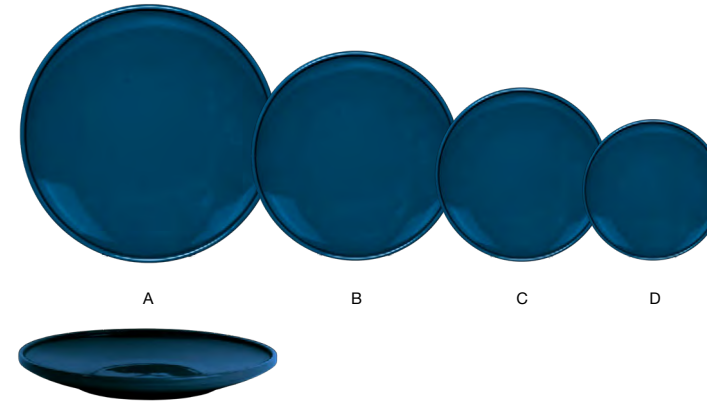

- A 11" Round Bevel™ Plate - Lapis pack 4 DDP094BLP21 **PC**
  11 dia x 1.25 in | 28 dia x 3.3 cm
- B 9" Round Bevel™ Plate - Lapis pack 6 DDP095BLP22
  9 dia x 1.25 in | 23 dia x 3 cm
- C 7.5" Round Bevel™ Plate - Lapis pack 6 DSP047BLP22
  7.5 dia x 1 in | 19 dia x 2.8 cm
- D 6" Round Bevel™ Plate - Lapis pack 12 DAP092BLP23
  6 dia x 1 in | 15 dia x 2.7 cm