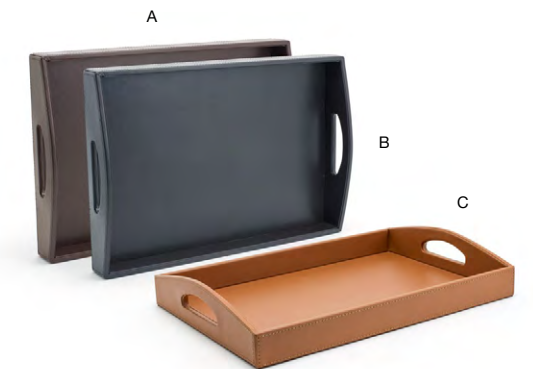

- **A 16" x 11" London Handled Tray - Brown** pack 4 **RRT014BRL21**
  16 x 11 x 2.75 in | 40.8 x 28 x 6.8 cm
- **B 16" x 11" London Handled Tray - Black** pack 4 **RRT014BKL21**
  16 x 11 x 2.75 in | 40.8 x 28 x 6.8 cm
- **C 16" x 11" London Handled Tray - Saddle** pack 4 **RRT014TAL21**
  16 x 11 x 2.75 in | 40.8 x 28 x 6.8 cm