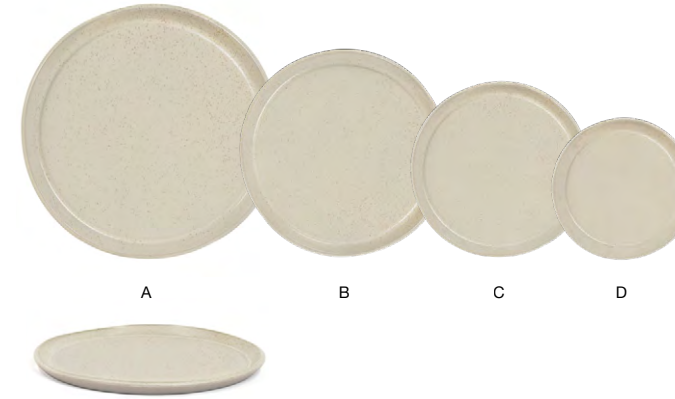

More Colors Available
Pages 108-111

PC PLATE COVER AVAILABLE

NEW collection

- A 11" Round Mezze™ Plate - Sesame** pack 4 **DDP098BEP21** **PC**
11 dia x .5 in | 28.2 dia x 1.5 cm
- B 9" Round Mezze™ Plate - Sesame** pack 6 **DSP048BEP22**
9 dia x .5 in | 23.1 dia x 1.5 cm
- C 7.5" Round Mezze™ Plate - Sesame** pack 12 **DAP093BEP23**
7.5 dia x .5 in | 19.3 dia x 1.5 cm
- D 6" Round Mezze™ Plate - Sesame** pack 12 **DBB042BEP23**
6 dia x .5 in | 15.5 dia x 1.3 cm