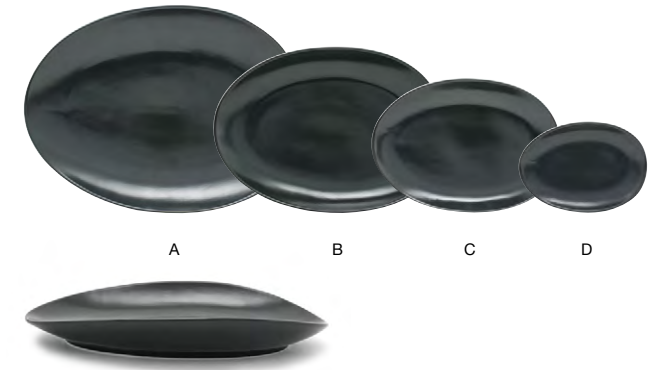

A 12" Oval Tides® Plate - Mussel pack 2 DOS030BKP20
12 x 8.75 x 2 in | 30.5 x 22.3 x 5.2 cm
B 10" Oval Tides® Plate - Mussel pack 4 DDP063BKP21
10 x 7.25 x 1.5 in | 25.5 x 18.3 x 4 cm
C 8" Oval Tides® Plate - Mussel pack 6 DSP033BKP22
8 x 5.75 x 1.25 in | 20.5 x 14.5 x 3.1 cm
D 5.5" Oval Tides® Plate - Mussel pack 12 DAP077BKP23
5.5 x 4 x 1 in | 14 x 10.3 x 2.5 cm