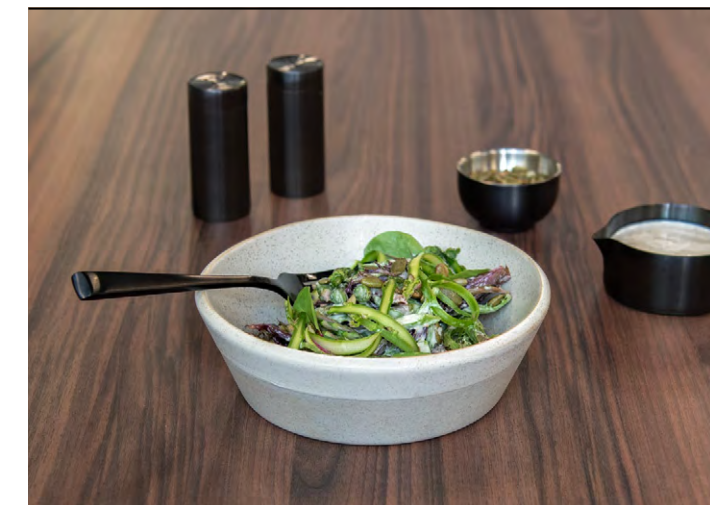

NEW collection

MEZZE™ sesame

Mezze™ Sesame provides a versatile foundation for all cuisines. Each plate features a flexible neutral base, adorned with subtle speckling in its beautiful reactive glaze.

HIGH-TEMPERATURE COLORED PORCELAIN | LIFETIME PLUS WARRANTY | ARTISANAL DESIGN

More Colors Available
Pages 108-111

PC PLATE COVER AVAILABLE

NEW collection

- **A 11" Round Mezze™ Plate - Sesame** pack 4 **DDP098BEP21** **PC**
  11 dia x .5 in | 28.2 dia x 1.5 cm
- **B 9" Round Mezze™ Plate - Sesame** pack 6 **DSP048BEP22**
  9 dia x .5 in | 23.1 dia x 1.5 cm
- **C 7.5" Round Mezze™ Plate - Sesame** pack 12 **DAP093BEP23**
  7.5 dia x .5 in | 19.3 dia x 1.5 cm
- **D 6" Round Mezze™ Plate - Sesame** pack 12 **DBB042BEP23**
  6 dia x .5 in | 15.5 dia x 1.3 cm

- **A 8.75" Round Mezze™ Bowl - 48 oz - Sesame** pack 4 **DBO198BEP21**
  8.75 dia x 2.25 in | 22.2 dia x 5.7 cm, 1.4 L
- **B 7" Round Mezze™ Bowl - 26 oz - Sesame** pack 6 **DBO197BEP22**
  7 dia x 2.25 in | 17.5 dia x 5.8 cm, 770 ml
- **C 5.5" Round Mezze™ Bowl - 16 oz - Sesame** pack 12 **DBO196BEP23**
  5.5 dia x 2.25 in | 14.2 dia x 5.4 cm, 475 ml

- **9.25" Round Mezze™ Bowl - 36 oz - Sesame**
  9.25 dia x 1.5 in
  23.5 dia x 4 cm, 1.1 L
  pack 4
  DBO199BEP21
  PC

- **A 3 oz Round Mezze™ Ramekin - Sesame** pack 12 **DSD080BEP23**
  3.25 dia x 1.5 in | 8 dia x 3.9 cm, 90 ml
- **B 2 oz Round Mezze™ Ramekin - Sesame** pack 12 **DSD079BEP23**
  2.75 dia x 1.5 in | 7 dia x 3.5 cm, 60 ml

- **A 12 oz Mezze™ Cup - Sesame** pack 12 **DMU029BEP23**
  5 x 4 x 3.25 in | 12.8 x 10 x 8.1 cm, 360 ml
- **B 6" Round Mezze™ Saucer - Sesame** pack 12 **DMU030BEP23**
  6 dia x .5 in | 15.5 dia x 1.3 cm
- **C 3 oz Mezze™ Cup - Sesame** pack 12 **DCS076BEP23**
  3.5 x 2.5 x 2 in | 8.6 x 6.5 x 5.2 cm, 90 ml
- **D 4.5" Round Mezze™ Saucer - Sesame** pack 12 **DCS077BEP23**
  4.5 dia x .5 in | 11.2 dia x 1.2 cm