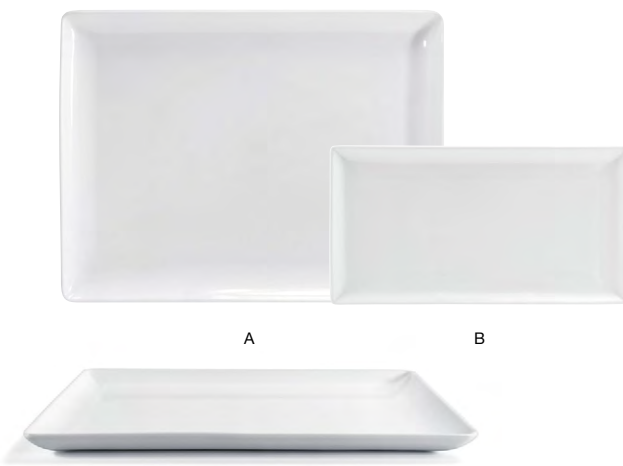

A 10.75" Square Mod® Divided Plate pack 4 **DDP072WHP21**
10.75 sq x .75 in | 27.3 sq x 2 cm
B 7.5" Square Mod® Divided Plate pack 12 **DAP075WHP23**
7.5 sq x .75 in | 19.2 sq x 2.1 cm