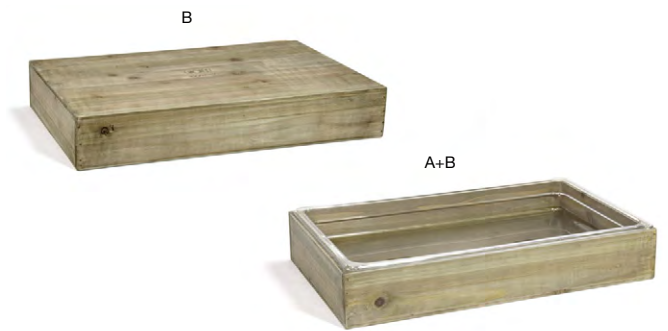

- **A** Full Size Pan - Shallow pack 2 **BHO053CLT20**
- **B** Full Size Asheville Housing - Shallow - Cider pack 2 **BHO142NAW20** **NEW**
- **A+B** Full Size Asheville Housing/Pan Set - Shallow - Cider pack 2 **BHO149NAW20** **NEW**