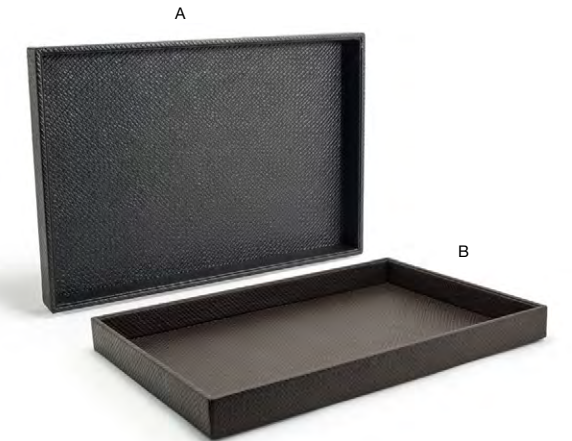

A 19" x 13" Java Tray - Black pack 2 **RRT019BKL20**
19 x 13 x 1.75 in | 48.5 x 33 x 4.5 cm

B 19" x 13" Java Tray - Brown pack 2 **RRT019BRL20**
19 x 13 x 1.75 in | 48.5 x 33 x 4.5 cm