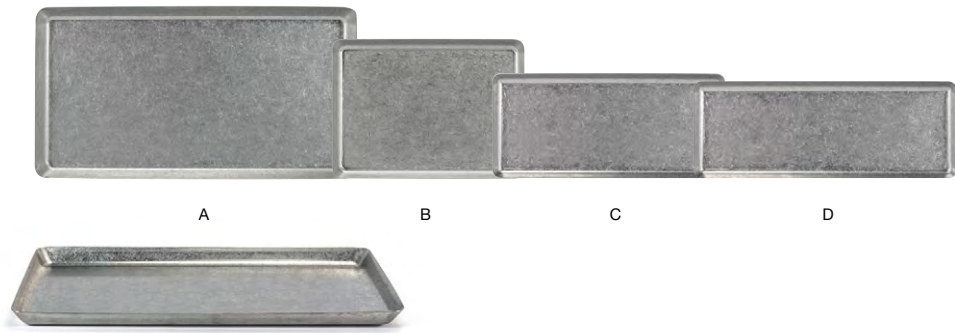

A 12.5" x 8.25" Stainless Mod® Plate - Antique pack 4 **DSP039ANS21**
12.5 x 8.25 x .75 in | 31.5 x 21 x 1.6 cm

B 8.25" x 6" Stainless Mod® Plate - Antique pack 6 **DAP083ANS22**
8.25 x 6 x .5 in | 21 x 15.3 x 1.3 cm

C 10" x 4.5" Stainless Mod® Tray - Antique pack 6 **RTR037ANS22**
10 x 4.5 x .5 in | 25.4 x 11.4 x 1.4 cm

D 11.5" x 4.25" Stainless Mod® Plate - Antique pack 6 **DSU010ANS22**
11.5 x 4.25 x .5 in | 29.2 x 11 x 1.3 cm