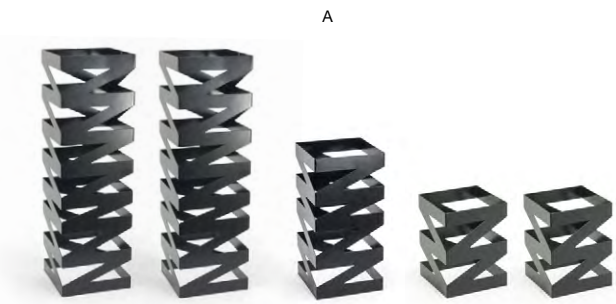

BOARD OPTIONS

1. **A+B Buffet Essentials - Zig Zag - Smoke Glass on Matte Black** **BST011MUM28**
   22.5" Zig Zag Risers - Set of 2 - Matte Black pack 1
   Zig Zag Risers - Set of 3 - Matte Black pack 1
   14" Round Tempered Glass Board - Smoke pack 2
   14" Square Tempered Glass Board - Smoke pack 2
   36" x 8" Tempered Glass Board - Smoke pack 2
2. **A+C Buffet Essentials - Zig Zag - Clear Glass on Matte Black** **BST019MUM28**
   22.5" Zig Zag Risers - Set of 2 - Matte Black pack 1
   Zig Zag Risers - Set of 3 - Matte Black pack 1
   14" Round Tempered Glass Board - Clear pack 2
   14" Square Tempered Glass Board - Clear pack 2
   36" x 8" Tempered Glass Board - Clear pack 2
3. **A+D Buffet Essentials - Zig Zag - Black Bamboo on Matte Black** **BST020MUM28**
   22.5" Zig Zag Risers - Set of 2 - Matte Black pack 1
   Zig Zag Risers - Set of 3 - Matte Black pack 1
   14" Round Bamboo Board - Black pack 2
   14" Square Bamboo Board - Black pack 2
   36" x 8" Bamboo Board - Black pack 2
4. **A+E Buffet Essentials - Zig Zag - Natural Bamboo on Matte Black** **BST021MUM28**
   22.5" Zig Zag Risers - Set of 2 - Matte Black pack 1
   Zig Zag Risers - Set of 3 - Matte Black pack 1
   14" Round Bamboo Board - Smoke pack 2
   14" Square Bamboo Board - Smoke pack 2
   36" x 8" Bamboo Board - Smoke pack 2