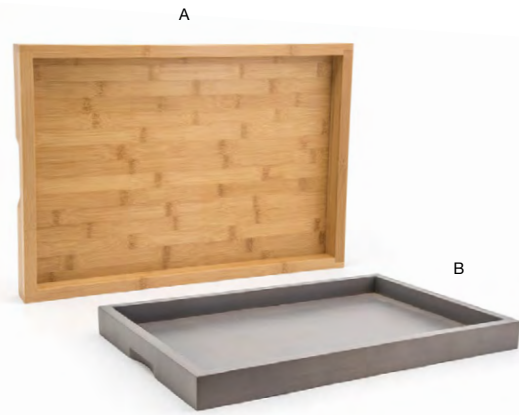

A 8.25" Square Bali Accessory Holder - Natural pack 4 **RAH002BBB11**
8.25 sq x 3 in
21.2 sq x 7.5 cm

B 8.25" Square Bali Accessory Holder - Smoke pack 4 **RAH002GYB11**
8.25 sq x 3 in
21.2 sq x 7.5 cm