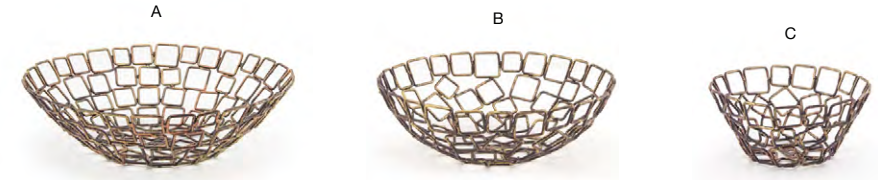

A 10" Round Coppered Link Basket pack 6 **BBK011GOI22**
10 dia x 3 in | 25.2 dia x 7.4 cm
B 8" Round Coppered Link Basket pack 6 **BBK013GOI22**
8 dia x 2.75 in | 20.5 dia x 7 cm
C 5.5" Round Coppered Link Basket pack 12 **BBK012GOI23**
5.5 dia x 2.5 in | 14 dia x 6.5 cm