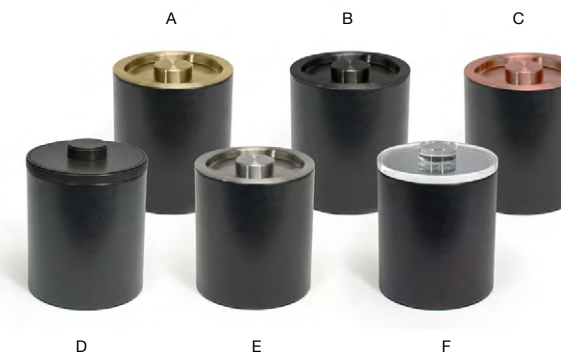

BLACK BASE COMBINATIONS

- **A** 2 qt Round London Ice Bucket - Black with Matte Brass Lid pack 4 **RIB062BKL21**
  5.75 dia x 6.75 in | 14.6 dia x 17.1 cm, 1.9 L
- **B** 2 qt Round London Ice Bucket - Black with Matte Black Lid pack 4 **RIB061BKL21**
  5.75 dia x 6.75 in | 14.6 dia x 17.1 cm, 1.9 L
- **C** 2 qt Round London Ice Bucket - Black with Rose Gold Lid pack 4 **RIB076BKL21**
  5.75 dia x 6.75 in | 14.6 dia x 17.1 cm, 1.9 L
- **D** 2 qt Round London Ice Bucket - Black pack 4 **RIB014BKL21**
  5.75 dia x 7.25 in | 14.6 dia x 18.4 cm, 1.9 L
- **E** 2 qt Round London Ice Bucket - Black with Silver Lid pack 4 **RIB063BKL21**
  5.75 dia x 6.75 in | 14.6 dia x 17.1 cm, 1.9 L
- **F** 2 qt Round London Ice Bucket - Black with Acrylic Lid pack 4 **RIB064BKL21**
  5.75 dia x 7.25 in | 14.6 dia x 18.5 cm, 1.9 L