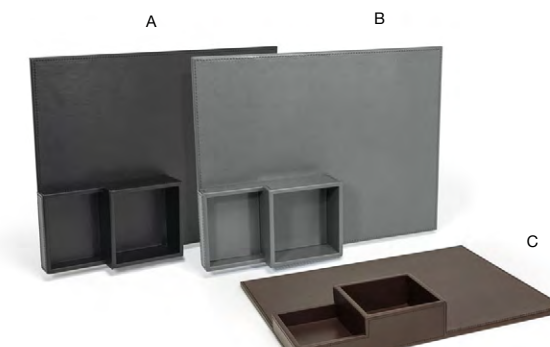

- **A 15.5" x 11.75" London Flat Tray - Black** pack 4 **RRT025BKL21**
  15.5 x 11.75 x 2 in | 39.5 x 30 x 5.2 cm
- **B 15.5" x 11.75" London Flat Tray - Smoke** pack 4 **RRT025GYL21**
  15.5 x 11.75 x 2 in | 39.5 x 30 x 5.2 cm
- **C 15.5" x 11.75" London Flat Tray - Brown** pack 4 **RRT025BRL21**
  15.5 x 11.75 x 2 in | 39.5 x 30 x 5.2 cm