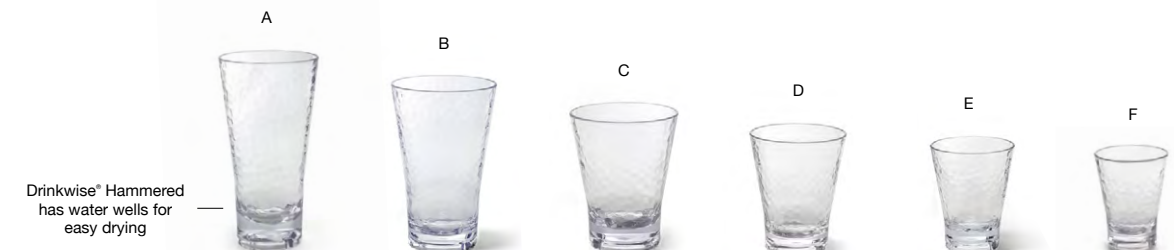

Drinkwise® Hammered
has water wells for
easy drying

A 18 oz Drinkwise® Hammered Highball pack 12 **AHB003CLT23**
h6.75 | t3.5 | b2.5 | m3.5 in
h17.4 | t9.2 | b6.1 | m9.2 cm, 532 ml

B 16 oz Drinkwise® Hammered Highball - Clear pack 12 **AHB007CLT23**
h6 | t3.75 | b2.5 | m3.75 in
h15 | t9.3 | b6.2 | m9.3 cm, 473 ml

C 14 oz Drinkwise® Hammered Rocks - Clear pack 12 **ADO004CLT23**
h5 | t3.75 | b2.5 | m3.75 in
h12.5 | t9.7 | b6.5 | m9.7 cm, 414 ml

D 12 oz Drinkwise® Hammered Rocks - Clear pack 12 **ADO011CLT23**
h4.5 | t3.5 | b2.5 | m3.5 in
h11.6 | t9.1 | b6.1 | m9.1 cm, 355 ml

E 10 oz Drinkwise® Hammered Rocks - Clear pack 12 **ADO006CLT23**
h4.25 | t3.25 | b2.25 | m3.25 in
h11 | t8.5 | b5.7 | m8.5 cm, 296 ml

F 7 oz Drinkwise® Hammered Rocks pack 12 **ADO009CLT23**
h3.75 | t3 | b2 | m3 in
h9.8 | t7.7 | b5.2 | m7.7 cm, 207 ml