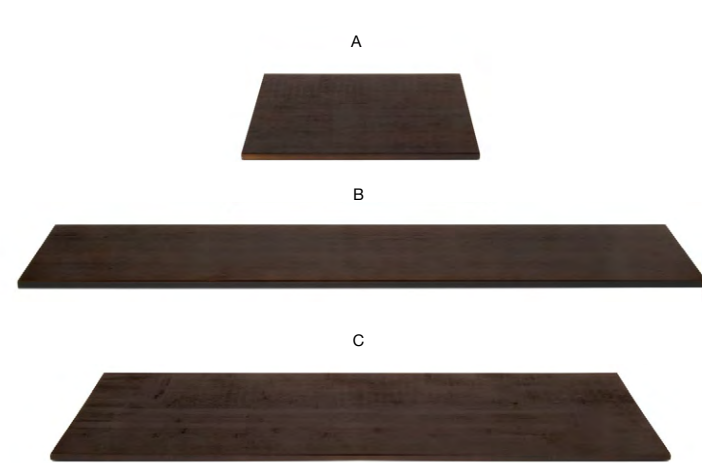

- **A 14" Square Bamboo Board - Mahogany** pack 2 **BHO057BRW20**
  14 sq x .5 in | 35.6 sq x 1.2 cm
- **B 36" x 8" Bamboo Board - Mahogany** pack 2 **BHO055BRW20**
  36 x 8 x .5 in | 91.5 x 20.3 x 1.2 cm
- **C 36" x 14" Bamboo Board - Mahogany** pack 2 **BHO056BRW20**
  36 x 14 x .5 in | 91.5 x 35.6 x 1.2 cm

1. **14" Square Bamboo Cone Holder - Natural**
   14 sq x .5 in | 35.6 sq x 1.2 cm
   pack 2 **BHO075BBB20**
2. **Shown with:**
   Servewise® Cone
   ASC022NAW28 7" Servewise® Cone
   ASC021NAW28 5.25" Servewise® Cone
   See on page 145

1. **36" x 8" Bamboo Cone Holder - Natural**
   36 x 8 x .5 in | 91.5 x 20.3 x 1.2 cm
   pack 2 **BHO076BBB20**
2. **Shown with:**
   4 oz Glass Cone
   ASA013CLG23
   See on page 183