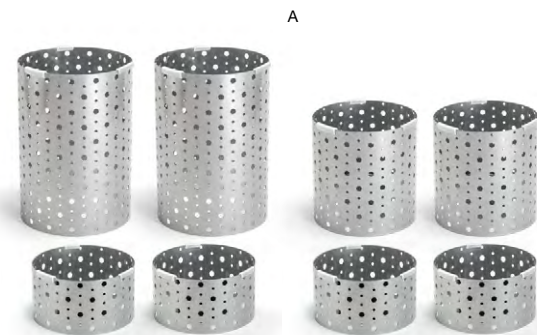

BOARD OPTIONS

1. **A+B Buffet Essentials - Dots - Smoke Glass on Silver** **BST009MUM28**
   Dots Risers - Set of 4 - Silver pack 2
   14" Round Tempered Glass Board - Smoke pack 4
   36" x 14" Tempered Glass Board - Smoke pack 2
2. **A+C Buffet Essentials - Dots - Clear Glass on Silver** **BST022MUM28**
   Dots Risers - Set of 4 - Silver pack 2
   14" Round Tempered Glass Board - Clear pack 4
   36" x 14" Tempered Glass Board - Clear pack 2
3. **A+D Buffet Essentials - Dots - Black Bamboo on Silver** **BST023MUM28**
   Dots Risers - Set of 4 - Silver pack 2
   14" Round Bamboo Board - Black pack 4
   36" x 14" Bamboo Board - Black pack 2