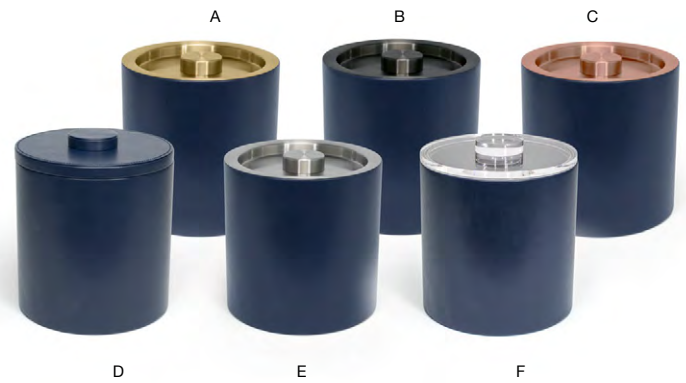

NAVY BASE COMBINATIONS

- **A** 3.5 qt Round London Ice Bucket - Navy with Matte Brass Lid pack 4 **RIB026BLL21**
  7.5 dia x 8.25 in | 19.2 dia x 21.1 cm, 3.3 L
- **B** 3.5 qt Round London Ice Bucket - Navy with Matte Black Lid pack 4 **RIB027BLL21**
  7.5 dia x 8.25 in | 19.2 dia x 21.1 cm, 3.3 L
- **C** 3.5 qt Round London Ice Bucket - Navy with Rose Gold Lid pack 4 **RIB074BLL21**
  7.5 dia x 8.25 in | 19.2 dia x 21.1 cm, 3.3 L
- **D** 3.5 qt Round London Ice Bucket - Navy pack 4 **RIB017BLL21**
  7.5 dia x 8.75 in | 19.2 dia x 22.5 cm, 3.3 L
- **E** 3.5 qt Round London Ice Bucket - Navy with Silver Lid pack 4 **RIB025BLL21**
  7.5 dia x 8.25 in | 19.2 dia x 21.1 cm, 3.3 L
- **F** 3.5 qt Round London Ice Bucket - Navy with Acrylic Lid pack 4 **RIB020BLL21**
  7.5 dia x 8.75 in | 19.2 dia x 22 cm, 3.3 L