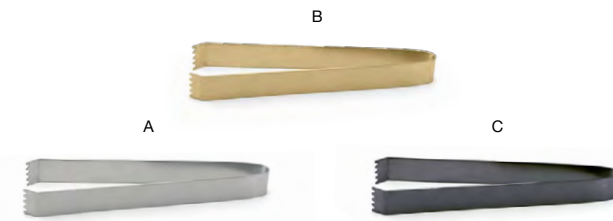

UNIVERSAL UTENSILS - STAINLESS STEEL

A 7" Brushed Stainless Tongs - Silver	pack 12	BUT021BSS23
B 7" Brushed Stainless Tongs - Matte Brass	pack 12	BUT021GOS23
C 7" Brushed Stainless Tongs - Matte Black	pack 12	BUT031BKS23