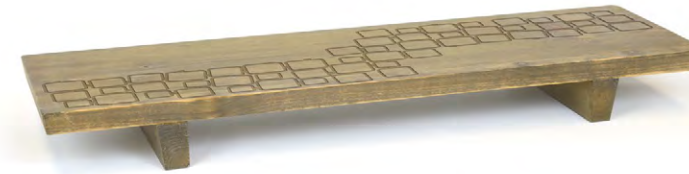

TAOS
putty
page 104

TRIBECA
matte black
page 106

NEW collection

ASHEVILLE *antique & cider*

Crafted from sustainable wood, Asheville exudes a unique natural appeal. Each piece of this lightweight, environmentally conscious collection puts a modern twist on a rustic aesthetic.

EASY-CARE | WATER-RESISTANT | LIGHTWEIGHT & DURABLE

ASK ABOUT
customization!

30" x 8" Asheville Board - Cider
30 x 8 x 3 in | 76.4 x 20.4 x 7.6 cm
pack 2
SPT073NAW20

16" x 9" Asheville Board - Cider
16 x 9 x 3 in | 40.8 x 23.1 x 7.7 cm
pack 6
SPT069NAW22