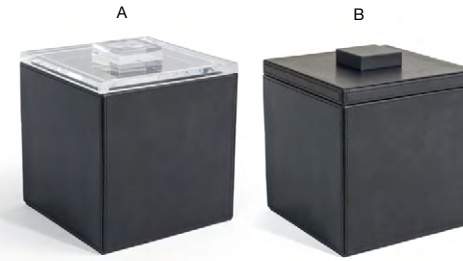

DURABLE CONSTRUCTION | WATER & STAIN-RESISTANT | PHTHALATE-FREE

Bright Colors Available
Page 41

- A 3.5 qt Square London Ice Bucket - Black with Acrylic Lid** pack 4 **RIB002BKL11**
7 sq x 7.75 in | 17.8 sq x 19.5 cm, 3.3 L
- B 3.5 qt Square London Ice Bucket - Black** pack 4 **RIB001BKL11**
7 sq x 8 in | 17.8 sq x 20.4 cm, 3.3 L