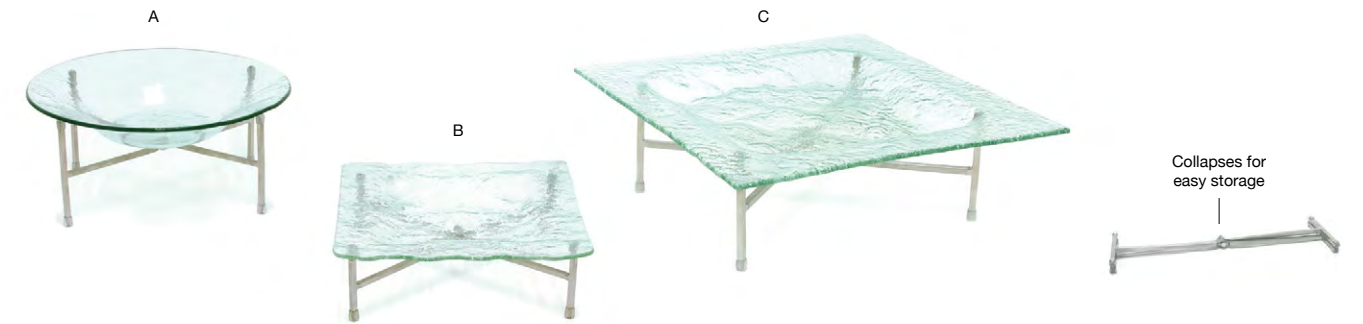

1. **A** 11.5" Brushed Stainless Tall Riser/Trivet - Silver pack 6 BHO027BSS22
     11.5 x 11.5 x 5.25 in | 29.5 x 29.5 x 13.3 cm
     Shown with
     12" Round Arctic™ Flare Bowl - 48 oz - Clear
     DBO017CLG22
     See on page 156
   - **B** 11.5" Brushed Stainless Riser/Trivet - Silver pack 6 BHO025BSS22
     11.5 x 11.5 x 3 in | 29.5 x 29.5 x 7.5 cm
     Shown with
     10" Square Arctic™ Plate - Clear
     DSP012CLG21
     See on page 155
   - **C** 16" Brushed Stainless Riser/Trivet - Silver pack 4 BHO026BSS21
     16 x 16 x 5.25 in | 40.5 x 40.5 x 13.3 cm
     Shown with
     16" Square Arctic™ Platter - Clear
     SPT008CLG20
     See on page 155
2. **Large Riser/Trivet Nut & Bolt** pack 24 BHO101BSS24