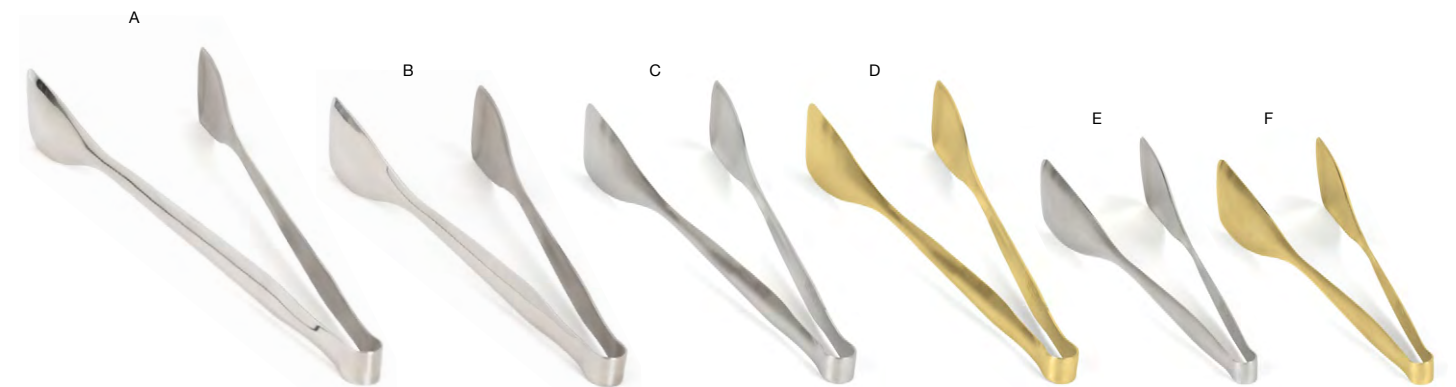

- **A 15" Mirrored Stainless Tongs - Silver** pack 6 **BUT025MSS22**
  15 in | 38.1 cm
- **B 12" Mirrored Stainless Tongs - Silver** pack 6 **BUT024MSS22**
  12 in | 30.5 cm
- **C 12" Brushed Stainless Tongs - Silver** pack 6 **BUT024BSS22** **NEW**
  12 in | 30.5 cm
- **D 12" Brushed Stainless Tongs - Matte Brass** pack 6 **BUT024GOS22** **NEW**
  12 in | 30.5 cm
- **E 9" Brushed Stainless Tongs - Silver** pack 6 **BUT026BSS22** **NEW**
  9 in | 23.1 cm
- **F 9" Brushed Stainless Tongs - Matte Brass** pack 6 **BUT026GOS22** **NEW**
  9 in | 23.1 cm