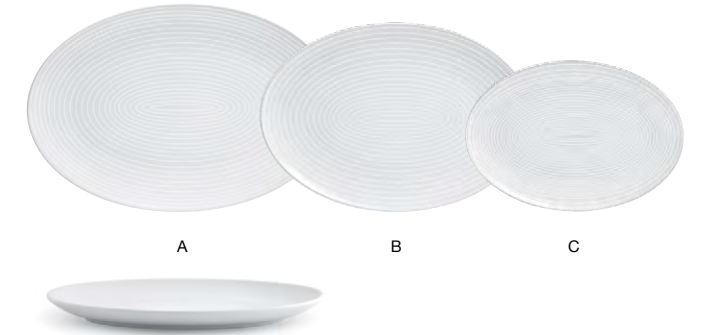

A 13" Oval Spiral® Coupe Platter 13 x 9 x 1 in | 33.1 x 22.6 x 2.7 cm	pack 4	DOS028WHP21
B 11.5" Oval Spiral® Coupe Plate 11.5 x 8 x 1 in | 29.2 x 20.4 x 2.6 cm	pack 6	DDP053WHP22
C 9.5" Oval Spiral® Coupe Plate 9.5 x 6.75 x 1 in | 24.4 x 16.9 x 2.3 cm	pack 6	DSP023WHP22