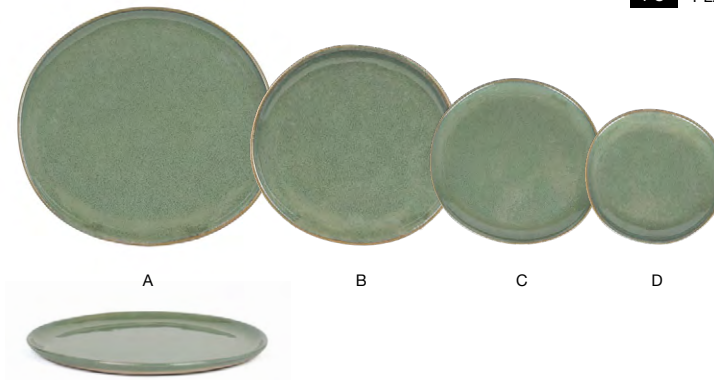

White Available
Pages 18-19

More Colors Available
Pages 82-85

NEW collection

PC PLATE COVER AVAILABLE

- A 11" Round Artefact® Plate - Moss** pack 4 **DDP068GRP21** **PC**
11 dia x .75 in | 28 dia x 1.9 cm
- B 9" Round Artefact® Plate - Moss** pack 6 **DDP069GRP22**
9 dia x .75 in | 23 dia x 1.8 cm
- C 7.5" Round Artefact® Plate - Moss** pack 12 **DSP036GRP23**
7.5 dia x .75 in | 19 dia x 1.8 cm
- D 6" Round Artefact® Plate - Moss** pack 12 **DAP082GRP23**
6 dia x .5 in | 15 dia x 1.4 cm