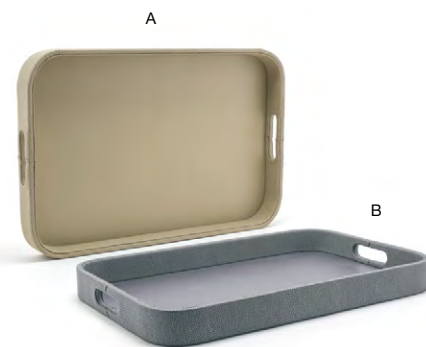

- **A 18" x 12" Belize Handled Tray - Dune** pack 2 **RRT017BEL20**
  18 x 12 x 1.75 in | 45.5 x 30.5 x 4.5 cm
- **B 18" x 12" Belize Handled Tray - Smoke** pack 2 **RRT017GYL20**
  18 x 12 x 1.75 in | 45.5 x 30.5 x 4.5 cm