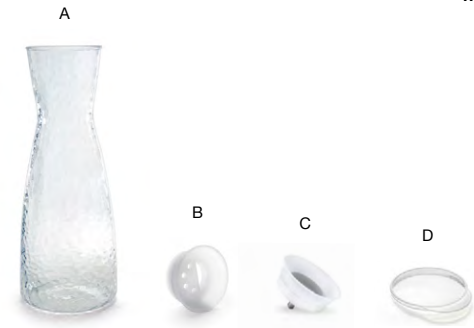

h = height | t = top | b = base | m = max

- **A 38 oz Drinkwise® Hammered Carafe** pack 6 **ACF003CLT22**
  h10 | t2.75 | b4 | m4 in
  h25.5 | t7.3 | b10.2 | m10.2 cm, 1.1 L
- **B 38 oz Fast/Slow Pourer** pack 12 **ACF012FRT23**
  3.25 dia x 1.25 in
  8.2 dia x 3.1 cm
- **C 38 oz Self Close/Pour Lid** pack 12 **ACF006FRT23**
  3.25 dia x 1.25 in
  8.2 dia x 3.1 cm
- **D 38 oz Carafe Snap Lid** pack 12 **ACV003FRT23**
  3.5 dia in | 8.8 dia cm