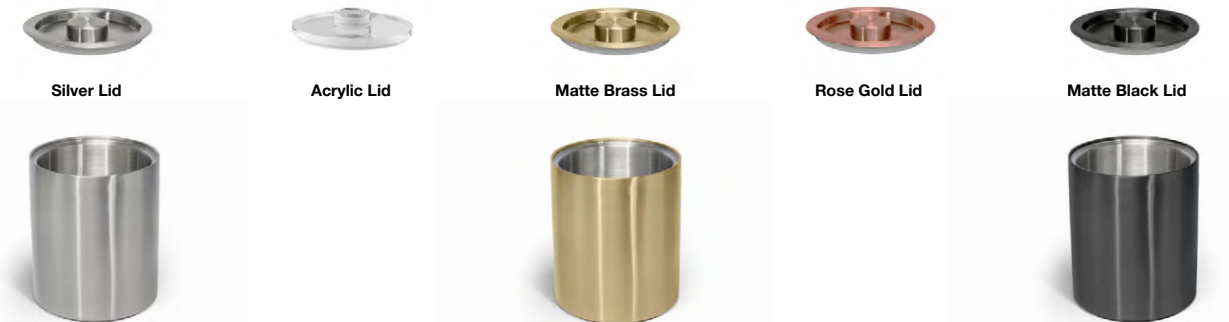

- **2 qt Round Brushed Stainless Ice Bucket - Silver**
  5.75 dia x 7 in | 14.5 dia x 17.9 cm, 1.9 L
  pack 4
  RIB044BSS21-BTM base
  RIB044BSS21 with silver lid
  RIB073BSS21 with acrylic lid
  RIB077BSS21 with rose gold lid
  RIB070BSS21 with matte black lid
- **2 qt Round Brushed Stainless Ice Bucket - Matte Brass**
  5.75 dia x 7 in | 14.5 dia x 17.9 cm, 1.9 L
  pack 4
  RIB044GOS21-BTM base
  RIB072GOS21 with silver lid
  RIB073GOS21 with acrylic lid
  RIB044GOS21 with matte brass lid
  RIB077GOS21 with rose gold lid
  RIB070GOS21 with matte black lid
- **2 qt Round Brushed Stainless Ice Bucket - Matte Black**
  5.75 dia x 7 in | 14.5 dia x 17.9 cm, 1.9 L
  pack 4
  RIB044BKS21-BTM base
  RIB072BKS21 with silver lid
  RIB073BKS21 with acrylic lid
  RIB077BKS21 with rose gold lid
  RIB044BKS21 with matte black lid