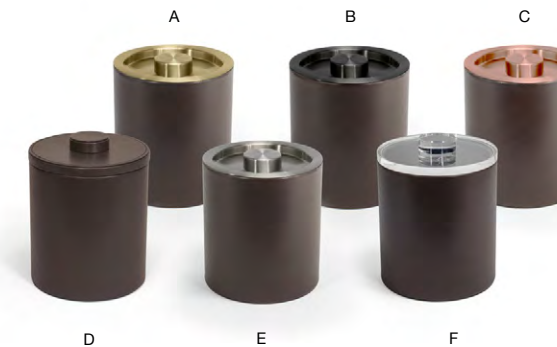

BROWN BASE COMBINATIONS

- **A** 2 qt Round London Ice Bucket - Brown with Matte Brass Lid pack 4 **RIB062BRL21**
  5.75 dia x 6.75 in | 14.6 dia x 17.1 cm, 1.9 L
- **B** 2 qt Round London Ice Bucket - Brown with Matte Black Lid pack 4 **RIB061BRL21**
  5.75 dia x 6.75 in | 14.6 dia x 17.1 cm, 1.9 L
- **C** 2 qt Round London Ice Bucket - Brown with Rose Gold Lid pack 4 **RIB076BRL21**
  5.75 dia x 6.75 in | 14.6 dia x 17.1 cm, 1.9 L
- **D** 2 qt Round London Ice Bucket - Brown pack 4 **RIB014BRL21**
  5.75 dia x 7.25 in | 14.6 dia x 18.4 cm, 1.9 L
- **E** 2 qt Round London Ice Bucket - Brown with Silver Lid pack 4 **RIB063BRL21**
  5.75 dia x 6.75 in | 14.6 dia x 17.1 cm, 1.9 L
- **F** 2 qt Round London Ice Bucket - Brown with Acrylic Lid pack 4 **RIB064BRL21**
  5.75 dia x 7.25 in | 14.6 dia x 18.5 cm, 1.9 L

SEE EVEN MORE MIX & MATCH ICE BUCKET OPTIONS ON PAGES 139-148