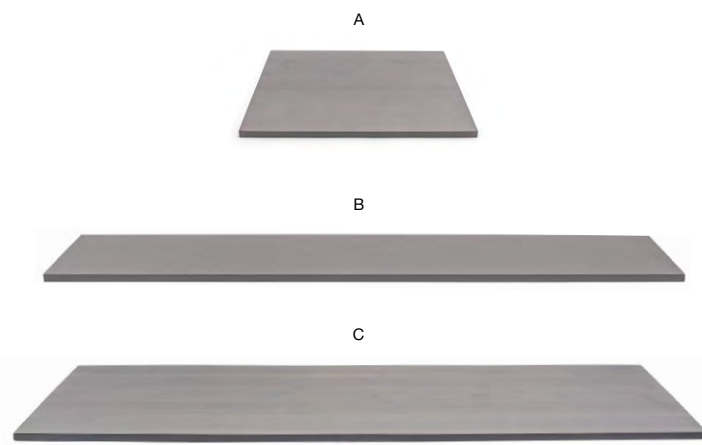

NAPKIN HOLDERS

Place napkin holders in your setup for easy and quick accessibility when needed.

BUFFET ESSENTIAL ELEMENTS - BAMBOO BOARDS

ASK ABOUT
customization!

- A 14" Square Bamboo Board - Natural** pack 2 **BHO057BBB20**
14 sq x .5 in | 35.6 sq x 1.2 cm
- B 14" Round Bamboo Board - Natural** pack 2 **BHO058BBB20**
14 dia x .5 in | 35.6 dia x 1.2 cm
- C 36" x 8" Bamboo Board - Natural** pack 2 **BHO055BBB20**
36 x 8 x .5 in | 91.5 x 20.3 x 1.2 cm
- D 36" x 14" Bamboo Board - Natural** pack 2 **BHO056BBB20**
36 x 14 x .5 in | 91.5 x 35.6 x 1.2 cm