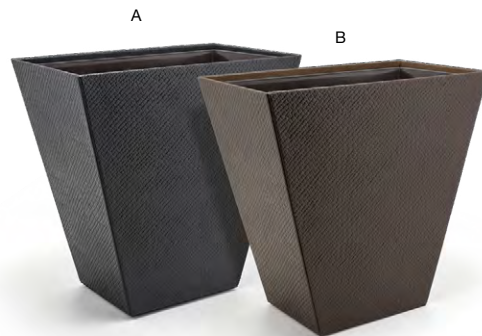

B 7" London Tongs - Brown pack 12 **BUT021BRS23**
7 in | 18 cm

A Java Jar with Lid - Black pack 6 **RJR023BKL22**
2.75 sq x 4.5 in | 7 sq x 11.5 cm

B Java Jar with Lid - Brown pack 6 **RJR023BRL22**
2.75 sq x 4.5 in | 7 sq x 11.5 cm

Java Tissue Cover - Brown
5.25 sq x 5.5 in | 13.1 sq x 14 cm
pack 4
RTB025BRL21

See our Tissue Box Riser on page 138

A 15" x 10" Java Tray - Black pack 4 **RRT018BKL21**
15 x 10 x 1.5 in | 38.3 x 25.5 x 4 cm

B 15" x 10" Java Tray - Brown pack 4 **RRT018BRL21**
15 x 10 x 1.5 in | 38.3 x 25.5 x 4 cm

A 19" x 13" Java Tray - Black pack 2 **RRT019BKL20**
19 x 13 x 1.75 in | 48.5 x 33 x 4.5 cm

B 19" x 13" Java Tray - Brown pack 2 **RRT019BRL20**
19 x 13 x 1.75 in | 48.5 x 33 x 4.5 cm