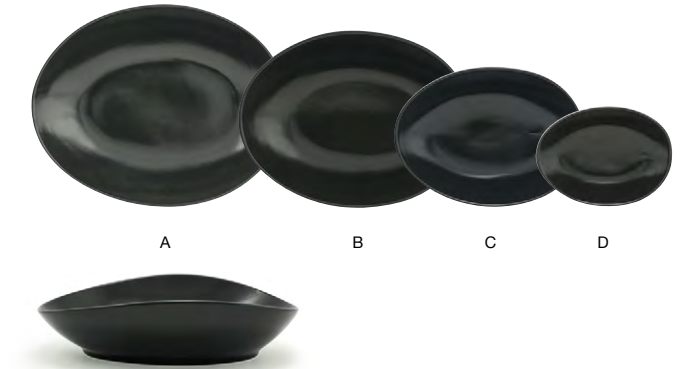

A 11" Oval Tides® Bowl - 40 oz - Mussel pack 2 DBO145BKP20
11 x 8.25 x 3 in | 28 x 20.9 x 7.5 cm, 1.2 L
B 10" Oval Tides® Bowl - 30 oz - Mussel pack 4 DBO146BKP21
10 x 7.75 x 2.75 in | 25.2 x 19.8 x 6.8 cm, 887 ml
C 8" Oval Tides® Bowl - 15 oz - Mussel pack 4 DBO147BKP21
8 x 5.75 x 2.25 in | 20.5 x 14.9 x 5.7 cm, 444 ml
D 6 oz Oval Tides® Ramekin - Mussel pack 6 DBO148BKP22
6 x 4.5 x 1.75 in | 15.3 x 11.4 x 4.3 cm, 175 ml