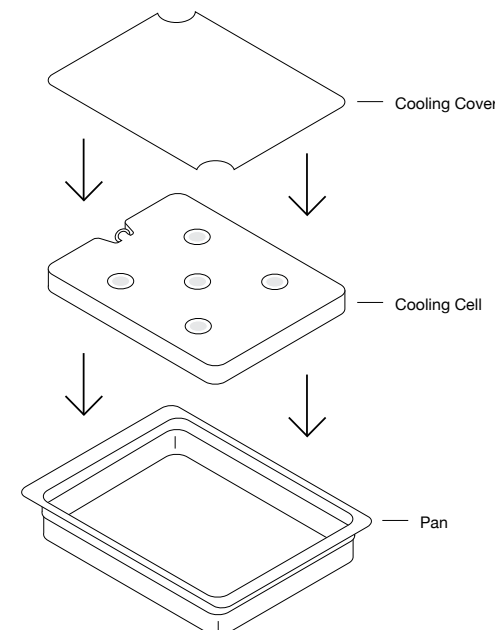

HOW TO USE - PANS, COOLING CELLS, & COOLING COVERS