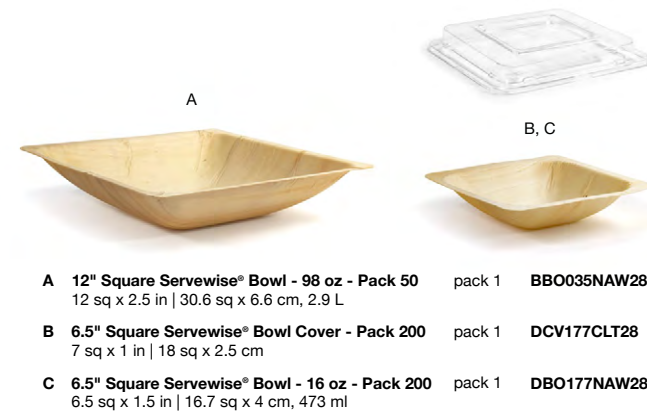

SERVEWISE® DISPOSABLES

natural

ServeWise® disposables are earth-friendly, single-use serving solutions made from highly renewable woods that are great for grab-and-go, events, and catering. Covers are available for select shapes and sizes for added functionality.

VERSATILE DESIGNS | BIODEGRADABLE | SINGLE-USE