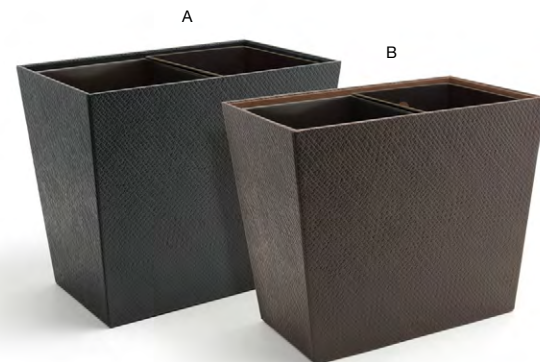

A 17 qt Java Recycle Bin - Black pack 4 **RWA029BKL21**
13.75 x 8.5 x 11.5 in | 35 x 21.5 x 29.2 cm, 16.1 L

B 17 qt Java Recycle Bin - Brown pack 4 **RWA029BRL21**
13.75 x 8.5 x 11.5 in | 35 x 21.5 x 29.2 cm, 16.1 L

Shown with:
PP Recycle Bin Liner
RWL011EST23 brown
RWL011ERT23 recycle decal

More Waste Bin Liners on page 168