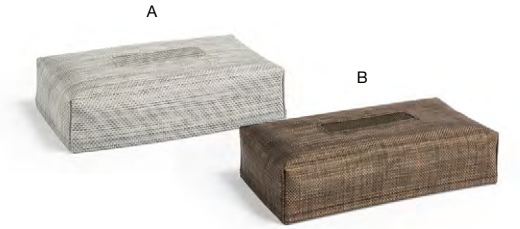

METROWEAVE®
mesh grey
page 116

METROWEAVE®
random
weave black
page 116

WOVEN VINYL

- A Metroweave® Tissue Cover - Mesh Grey** pack 4 **RTB033GYV21**
5 sq x 5.5 in | 12.4 sq x 14.2 cm
 - B Metroweave® Tissue Cover - Mesh Copper** pack 4 **RTB033COV21**
5 sq x 5.5 in | 12.4 sq x 14.2 cm
- See our Tissue Box Riser on page 138

- A Metroweave® Rectangle Tissue Cover - Mesh Grey** pack 4 **RTB034GYV21**
9.75 x 5.25 x 2.5 in | 25 x 13.5 x 6.2 cm
- B Metroweave® Rectangle Tissue Cover - Mesh Copper** pack 4 **RTB034COV21**
9.75 x 5.25 x 2.5 in | 25 x 13.5 x 6.2 cm