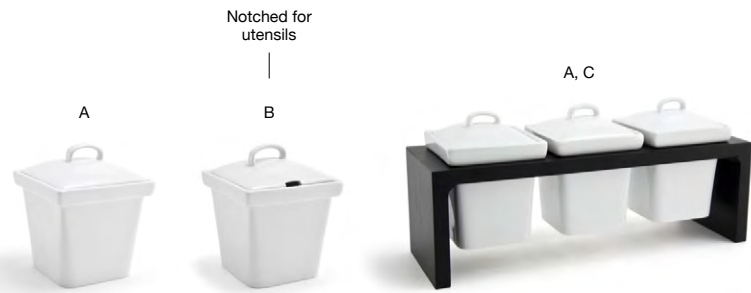

A 24" x 8" Mod® Platter pack 4 **SPT013WHP21**
24 x 8 x 1.5 in | 61 x 20.5 x 4 cm

B 20" x 6.5" Mod® Platter pack 4 **SPT005WHP21**
20 x 6.5 x 1.5 in | 51 x 16.6 x 4.1 cm

- **A 4" Square Mod® Pot with Lid - 15 oz** pack 6 **DBO076WHP22**
  4 sq x 5 in | 10.2 sq x 12.4 cm, 444 ml
- **Replacement Large Mod® Pot Lid** pack 12 **DBO102WHP23**
  3.5 sq x 1.5 in | 9 sq x 4.1 cm
- **B 4" Square Mod® Pot with Notched Lid - 15 oz** pack 6 **DBO086WHP22**
  4 sq x 5 in | 10.2 sq x 12.4 cm, 444 ml
- **Replacement Large Mod® Pot Notched Lid** pack 12 **DBO100WHP23**
  3.5 sq x 1.5 in | 9 sq x 4.1 cm
- **C 13.5" x 4.25" Triple Mod® Pot Holder - Black** pack 2 **BHO019BKB20**
  13.5 x 4.25 x 4.25 in | 34.5 x 11 x 11 cm