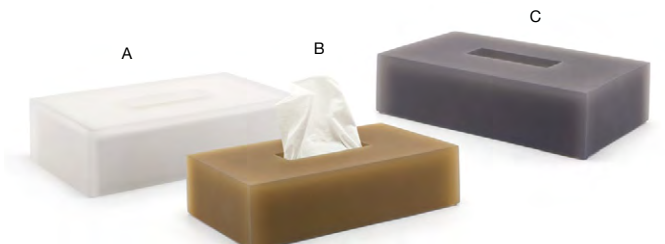

- **A Nassau Rectangle Tissue Cover - Ice** pack 4 **RTB020FRR21**
  10.25 x 5.75 x 2.5 in | 25.9 x 14.3 x 6.3 cm
- **B Nassau Rectangle Tissue Cover - Nutmeg** pack 4 **RTB020BRR21**
  10.25 x 5.75 x 2.5 in | 25.9 x 14.3 x 6.3 cm
- **C Nassau Rectangle Tissue Cover - Smoke** pack 4 **RTB020GYR21**
  10.25 x 5.75 x 2.5 in | 25.9 x 14.3 x 6.3 cm