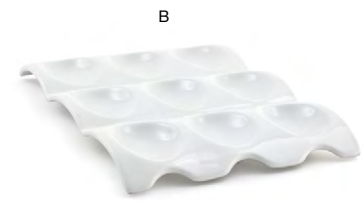

A 13.5" x 9" Eighteen Compartment Sampler™ Server pack 4 **SPT015WHP21**
13.5 x 9 x .75 in | 34 x 23 x 2.1 cm

C 7" x 6.75" Six Compartment Sampler™ Server pack 12 **SPT017WHP23**
7 x 6.75 x .75 in | 18 x 17 x 2.1 cm

B 9.5" x 6.75" Nine Compartment Sampler™ Server pack 6 **SPT016WHP22**
9.5 x 6.75 x .75 in | 24 x 17 x 2.2 cm