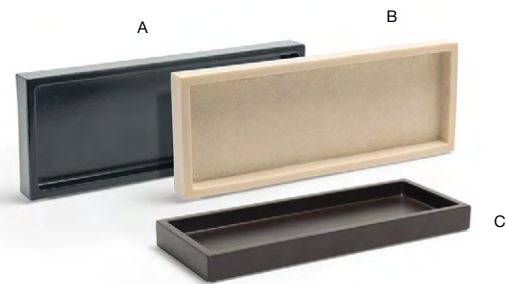

- **A 11.75" x 4.5" Morocco Amenity Tray - Onyx** pack 6 **RTR010BKR12**
  11.75 x 4.5 x 1 in | 30 x 11.5 x 2.5 cm
- **B 11.75" x 4.5" Morocco Amenity Tray - Stone** pack 6 **RTR010GYR12**
  11.75 x 4.5 x 1 in | 30 x 11.5 x 2.5 cm
- **C 11.75" x 4.5" Morocco Amenity Tray - Chocolate** pack 6 **RTR010ESR12**
  11.75 x 4.5 x 1 in | 30 x 11.5 x 2.5 cm