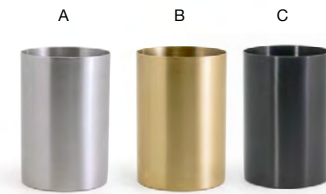

- **A 10 oz Round Brushed Stainless Holder - Silver** pack 6 **DMU020BSS22**
  2.5 dia x 3.75 in | 6.5 dia x 9.7 cm, 296 ml
- **B 10 oz Round Brushed Stainless Holder - Matte Brass** pack 6 **DMU020GOS22**
  2.5 dia x 3.75 in | 6.5 dia x 9.7 cm, 296 ml
- **C 10 oz Round Brushed Stainless Holder - Matte Black** pack 6 **DMU020BKS22**
  2.5 dia x 3.75 in | 6.5 dia x 9.7 cm, 296 ml