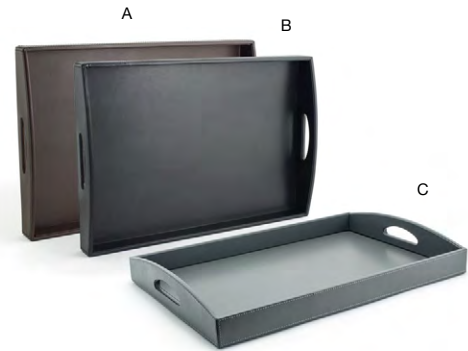

TRAY OPTIONS - LARGEST TO SMALLEST

- **A 19" x 13" London Handled Tray - Brown** pack 2 **RRT001BRL10**
  19 x 13 x 2.5 in | 48.5 x 33.2 x 6.5 cm
- **B 19" x 13" London Handled Tray - Black** pack 2 **RRT001BKL10**
  19 x 13 x 2.5 in | 48.5 x 33.2 x 6.5 cm
- **C 19" x 13" London Handled Tray - Smoke** pack 2 **RRT001GYL10**
  19 x 13 x 2.5 in | 48.5 x 33.2 x 6.5 cm