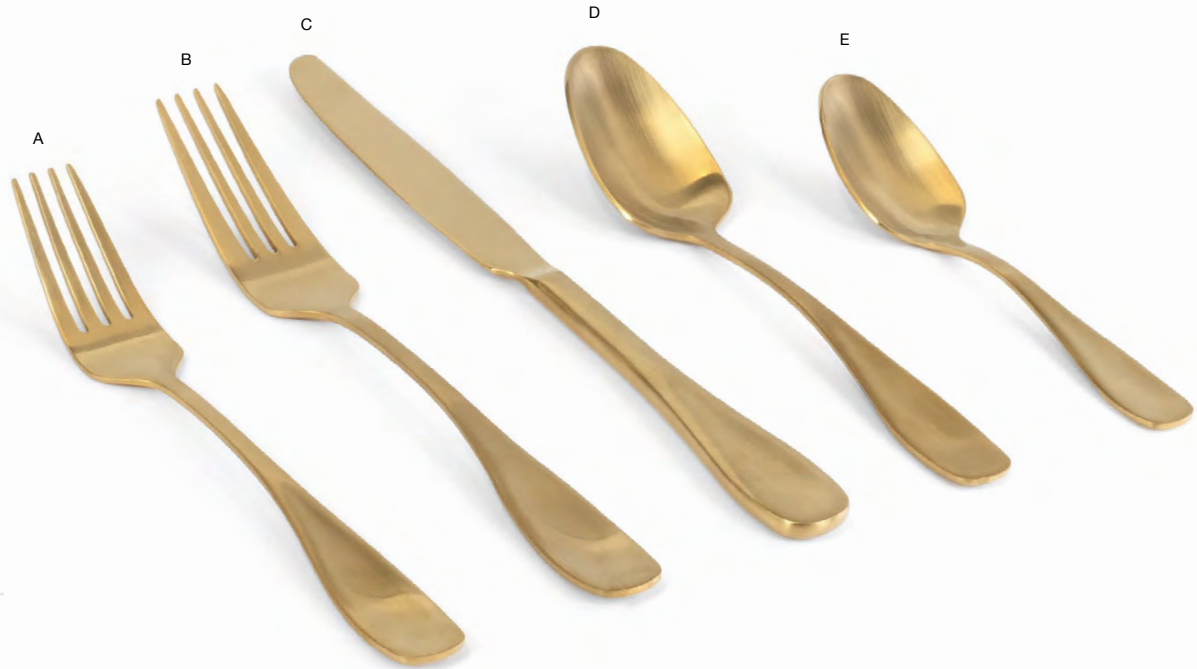

A 7.25" Cameron Salad Fork - Matte Brass pack 12 **F5F004GOS23** **NEW**
7.25 in | 18.4 cm

B 8" Cameron Dinner Fork - Matte Brass pack 12 **FDF004GOS23** **NEW**
8 in | 20.3 cm

C 9.5" Cameron Dinner Knife - Matte Brass pack 12 **FDK004GOS23** **NEW**
9.5 in | 24.1 cm

D 7.25" Cameron Dinner Spoon - Matte Brass pack 12 **FDS004GOS23** **NEW**
7.25 in | 18.4 cm

E 6" Cameron Teaspoon - Matte Brass pack 12 **FTS004GOS23** **NEW**
6 in | 15.2 cm