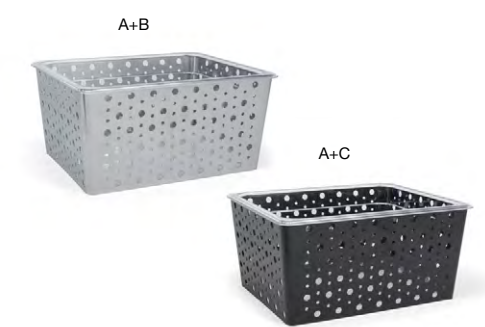

- A Full Size Pan - Deep** 20.75 x 13 x 5.75 in, 18.75 qt | 52.8 x 32.8 x 14.6 cm, 17.7 L pack 2 **BHO052CLT20**
- B Full Size Dots Housing - Deep - Silver** 19.75 x 12.25 x 6 in | 50.4 x 30.8 x 15.2 cm pack 2 **BHO065BCI20**
- A+B Full Size Dots Housing/Pan Set - Deep - Silver** 20.75 x 13 x 6 in, 18.75 qt | 52.8 x 32.8 x 15.2 cm, 17.7 L pack 2 **BHO070BCI20**
- C Full Size Dots Housing - Deep - Matte Black** 19.75 x 12.25 x 6 in | 50.4 x 30.8 x 15.2 cm pack 2 **BHO065BK120**
- A+C Full Size Dots Housing/Pan Set - Deep - Matte Black** 20.75 x 13 x 6 in, 18.75 qt | 52.8 x 32.8 x 15.2 cm, 17.7 L pack 2 **BHO070BK120**