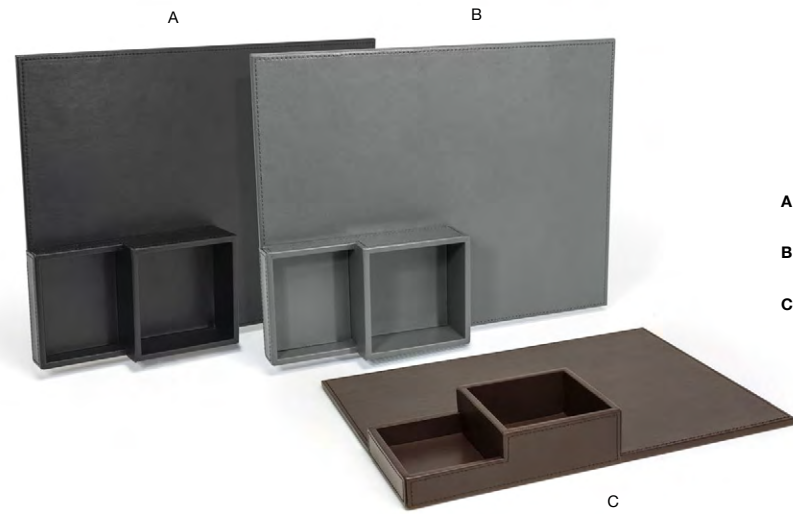

12" Round Austin Reversible Liner/Mat - Black/Saddle
12 dia in | 30.5 dia cm
pack 12
RTL021BKL23

12" Round London Reversible Liner/Mat - Smoke/Stone
12 dia in | 30.5 dia cm
pack 12
RTL019GYL23

NEW

12" Round London Reversible Liner/Mat - Navy/White
12 dia in | 30.5 dia cm
pack 12
RTL019BLL23