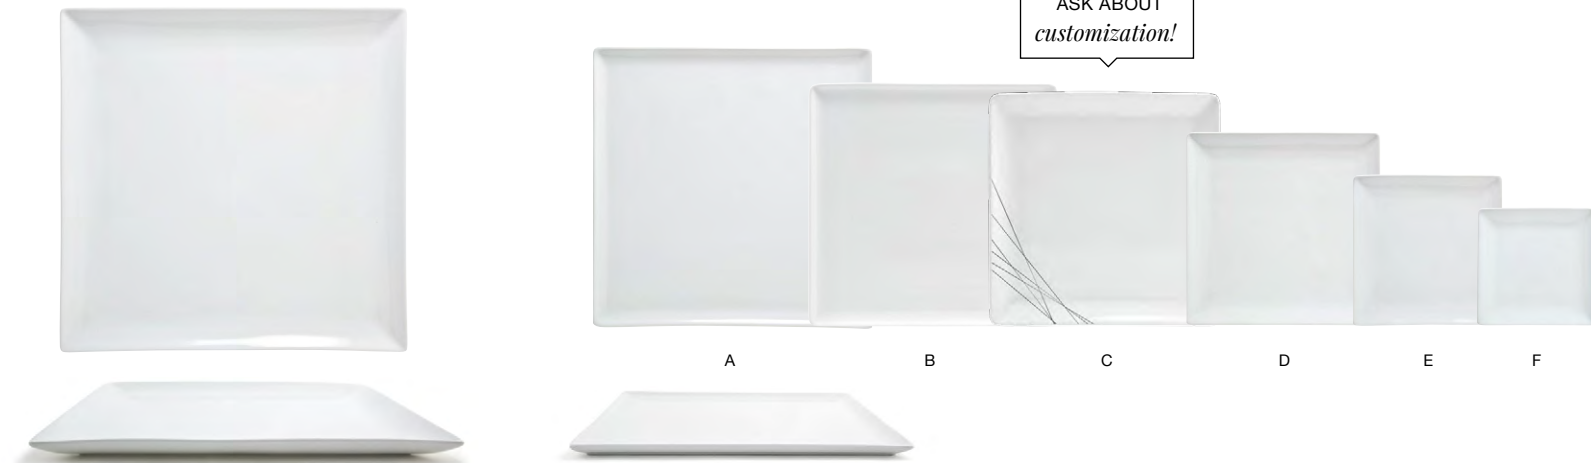

ASK ABOUT
customization!

15" Square Mod® Platter
15 sq x 1 in | 38 sq x 2.4 cm
pack 2
BPT034WHP20