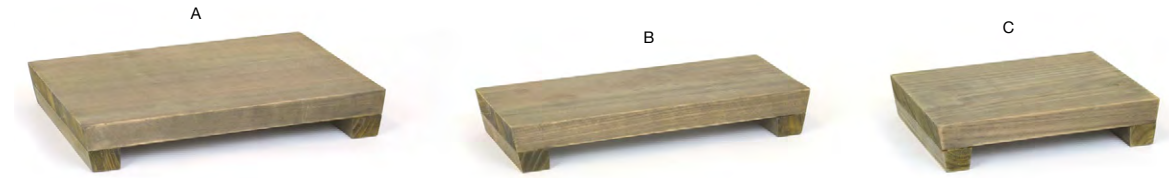

LIGHTWEIGHT & DURABLE | DISHWASHER-SAFE | VERSATILE DESIGNS

- A** 12" x 8" Asheville Board - Cider pack 6 **SPT070NAW22** **NEW**
12 x 8 x 1.75 in | 30.5 x 20.6 x 4.5 cm
- B** 12" x 5" Asheville Board - Cider pack 6 **SPT071NAW22** **NEW**
12 x 5 x 1.75 in | 30.5 x 12.8 x 4.5 cm
- C** 9" x 7" Asheville Board - Cider pack 6 **SPT072NAW22** **NEW**
9 x 7 x 1.75 in | 23 x 18 x 4.5 cm