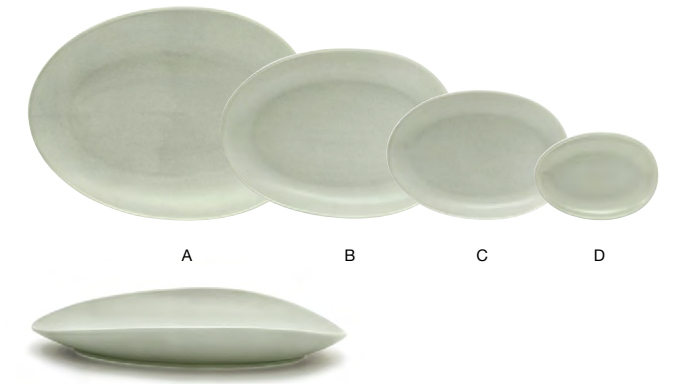

A 12" Oval Tides® Plate - Pumice pack 2 **DOS030GYP20**
12 x 8.75 x 2 in | 30.5 x 22.3 x 5.2 cm
B 10" Oval Tides® Plate - Pumice pack 4 **DDP063GYP21**
10 x 7.25 x 1.5 in | 25.5 x 18.3 x 4 cm
C 8" Oval Tides® Plate - Pumice pack 6 **DSP033GYP22**
8 x 5.75 x 1.25 in | 20.5 x 14.5 x 3.1 cm
D 5.5" Oval Tides® Plate - Pumice pack 12 **DAP077GYP23**
5.5 x 4 x 1 in | 14 x 10.3 x 2.5 cm