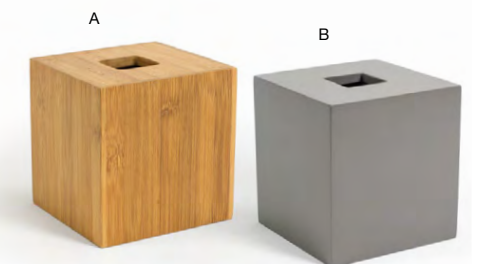

A Bali Tissue Cover - Natural pack 4 **RTB004BBB21**
5.5 sq x 5.75 in | 14 sq x 14.5 cm
B Bali Tissue Cover - Smoke pack 4 **RTB004GYB21**
5.5 sq x 5.75 in | 14 sq x 14.5 cm

See our Tissue Box Riser on page 138

BALI

natural & smoke

The functional designs of Bali elevate all guest spaces with sleek, sustainable bamboo. Its inherent durability is complemented by natural antimicrobial properties for added reliability.

ECO-FRIENDLY | LIGHTWEIGHT & DURABLE | EASY-CARE

ADDITIONAL COORDINATING OPTIONS