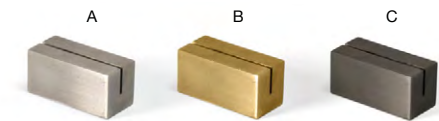

- **A 1.5" x 0.75" Brushed Stainless Menu/Sign Holder - Silver** pack 12 **BHO001BCZ23**
  1.5 x .75 x .75 in | 3.8 x 1.9 x 1.9 cm
- **B 1.5" x 0.75" Brushed Stainless Menu/Sign Holder - Matte Brass** pack 12 **BHO001GOZ23**
  1.5 x .75 x .75 in | 3.8 x 1.9 x 1.9 cm
- **C 1.5" x 0.75" Brushed Stainless Menu/Sign Holder - Matte Black** pack 12 **BHO001BKZ23**
  1.5 x .75 x .75 in | 3.8 x 1.9 x 1.9 cm