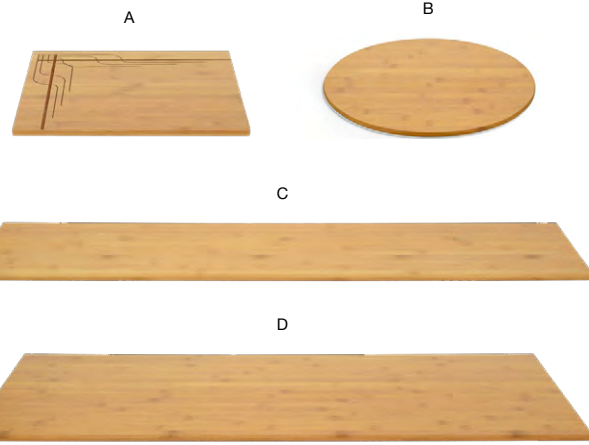

NAPKIN HOLDERS

Place napkin holders in your setup for easy and quick accessibility when needed.

BUFFET ESSENTIAL ELEMENTS - BAMBOO BOARDS

ASK ABOUT
customization!

- A 14" Square Bamboo Board - Natural** pack 2 **BHO057BBB20**
14 sq x .5 in | 35.6 sq x 1.2 cm
- B 14" Round Bamboo Board - Natural** pack 2 **BHO058BBB20**
14 dia x .5 in | 35.6 dia x 1.2 cm
- C 36" x 8" Bamboo Board - Natural** pack 2 **BHO055BBB20**
36 x 8 x .5 in | 91.5 x 20.3 x 1.2 cm
- D 36" x 14" Bamboo Board - Natural** pack 2 **BHO056BBB20**
36 x 14 x .5 in | 91.5 x 35.6 x 1.2 cm