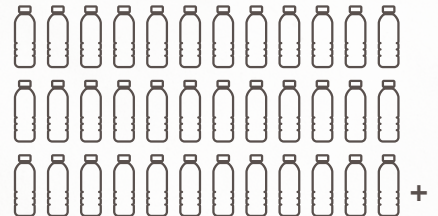

## Recycled From Water Bottles

**MADE FROM 12  
PLASTIC BOTTLES**

**MADE FROM 31  
PLASTIC BOTTLES**

**MADE FROM 85  
PLASTIC BOTTLES**

SUSTAINABLE - re.WARE™