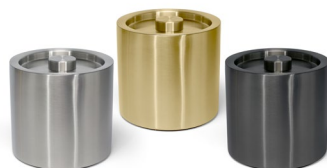

ADDITIONAL COORDINATING OPTIONS

2 qt Round Brushed Stainless Ice Bucket