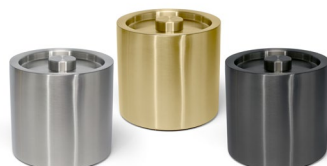

2 qt Round Brushed Stainless Ice Bucket